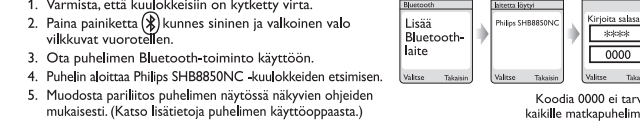

EN Quick start guide