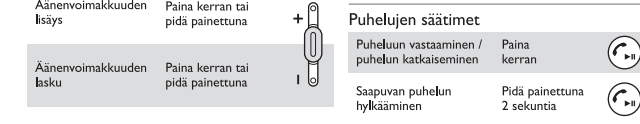

EN Quick start guide