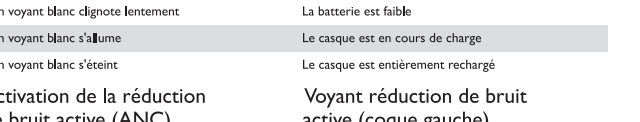

FR Guide de démarrage rapide