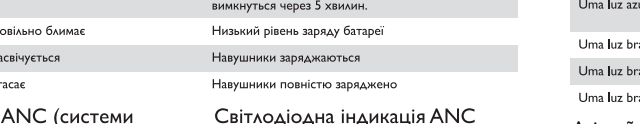

NL Snelstartgids