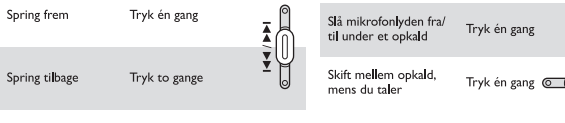

Job description:	SH885NC-00_QSG
Document size:	Back film
Screen Lines:	175 jpi
Color proof:	press proof with diecut
Paper:	2015/0914

Size: 90W x 148.5H mm (after fold)

Quick start guide