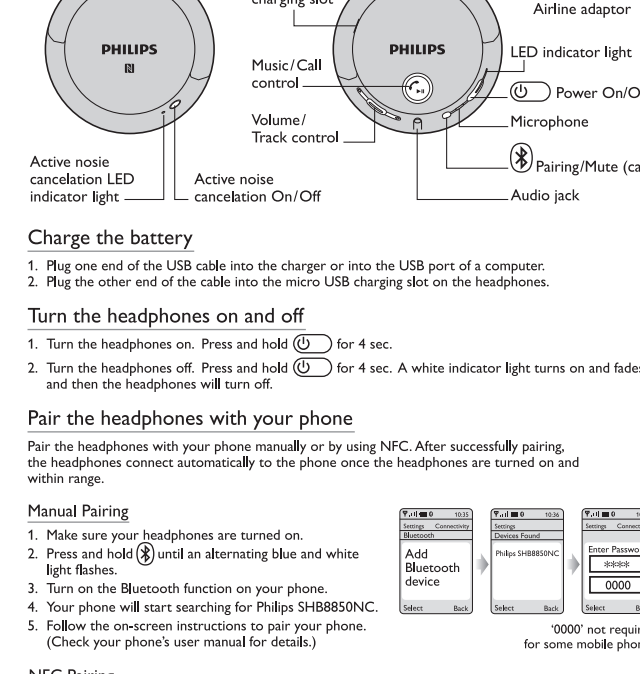

EN Quick start guide