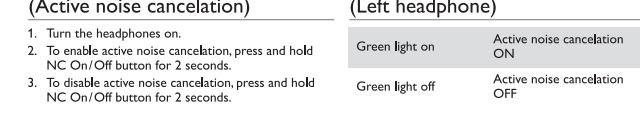

EN Quick start guide