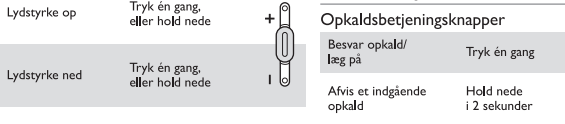

Job description:	SH885NC-00_QSG
Document size:	Back film
Screen Lines:	175 jpi
Color proof:	press proof with diecut
Paper:	2015/0914

Size: 90W x 148.5H mm (after fold)

Quick start guide