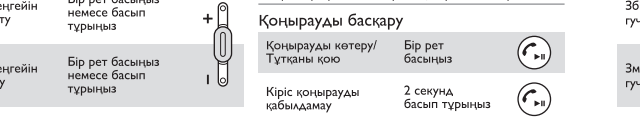

DE Schnellstartanleitung