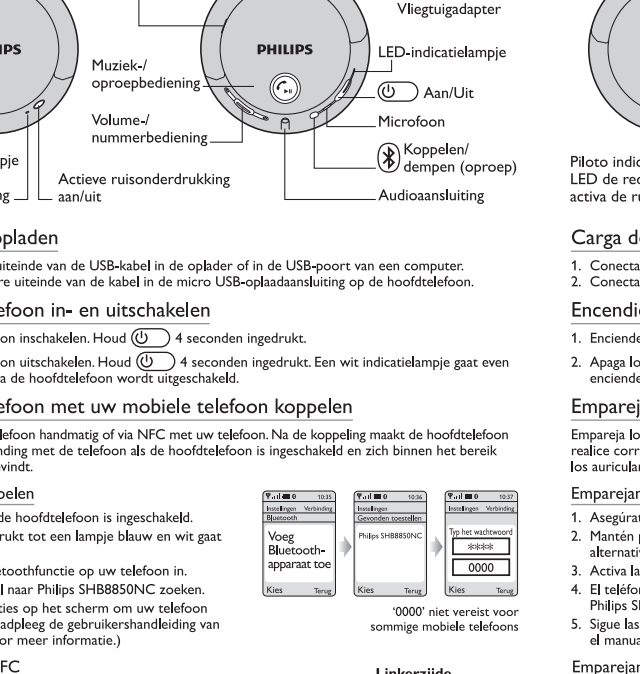

NL Snelstartgids