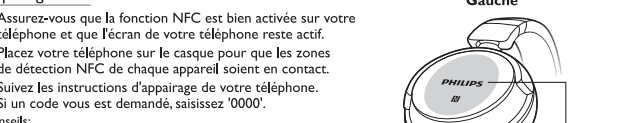

FR Guide de démarrage rapide