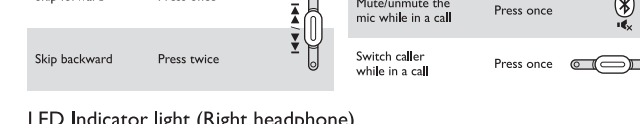

EN Quick start guide