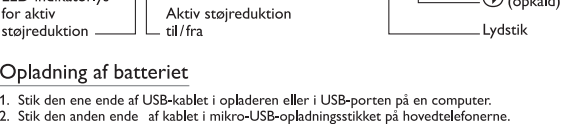

Job description:	SH885NC-00_QSG
Document size:	Back film
Screen Lines:	175 jpi
Color proof:	press proof with diecut
Paper:	2015/0914

Size: 90W x 148.5H mm (after fold)

Quick start guide