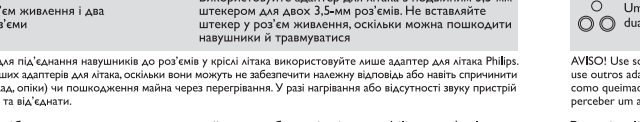

NL Snelstartgids