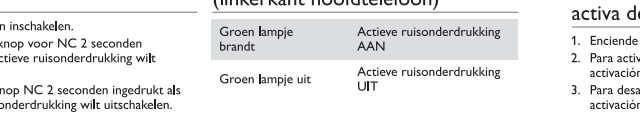

NL Snelstartgids