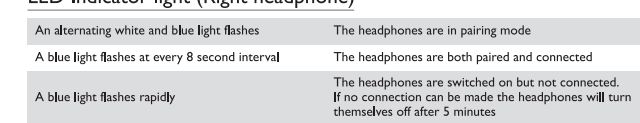

EN Quick start guide