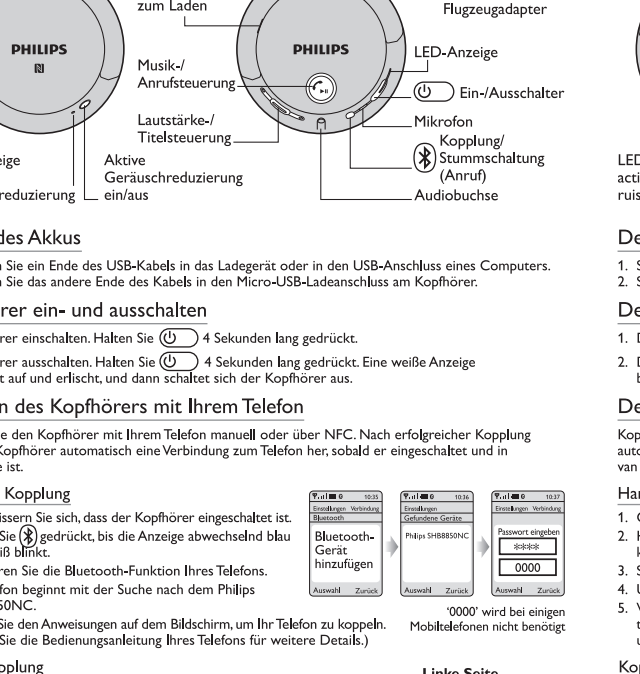

DE Schnellstartanleitung