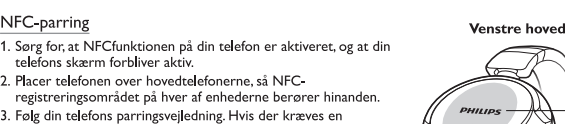

Job description:	SH885NC-00_QSG
Document size:	Back film
Screen Lines:	175 jpi
Color proof:	press proof with diecut
Paper:	2015/0914

Size: 90W x 148.5H mm (after fold)

Quick start guide