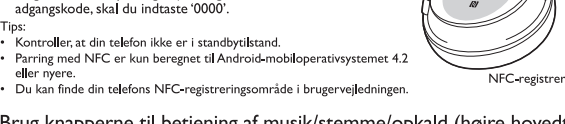

Job description:	SH885NC-00_QSG
Document size:	Back film
Screen Lines:	175 jpi
Color proof:	press proof with diecut
Paper:	2015/0914

Size: 90W x 148.5H mm (after fold)

Quick start guide