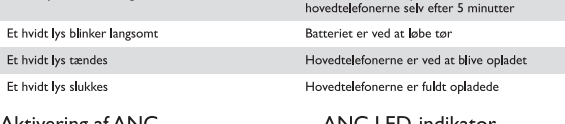

Job description:	SH885NC-00_QSG
Document size:	Back film
Screen Lines:	175 jpi
Color proof:	press proof with diecut
Paper:	2015/0914

Size: 90W x 148.5H mm (after fold)

Quick start guide