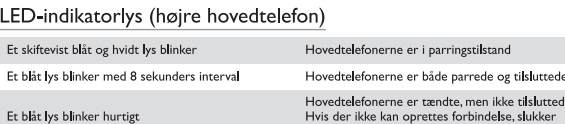

Job description:	SH885NC-00_QSG
Document size:	Back film
Screen Lines:	175 jpi
Color proof:	press proof with diecut
Paper:	2015/0914

Size: 90W x 148.5H mm (after fold)

Quick start guide