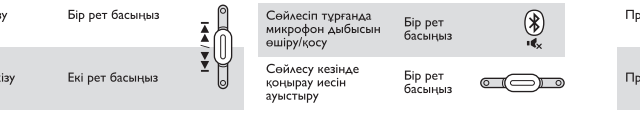

DE Schnellstartanleitung