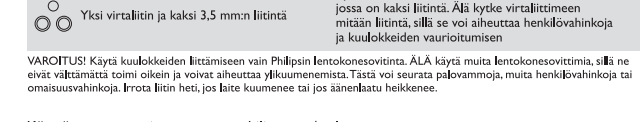

EN Quick start guide