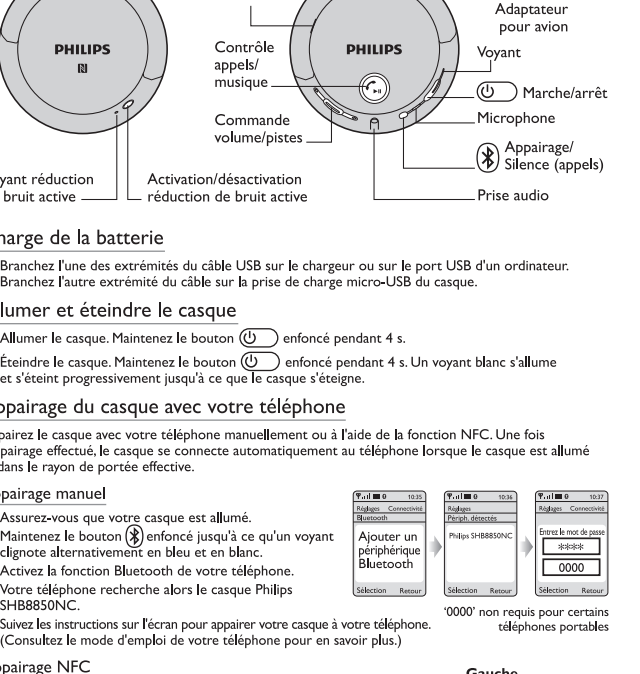

FR Guide de démarrage rapide