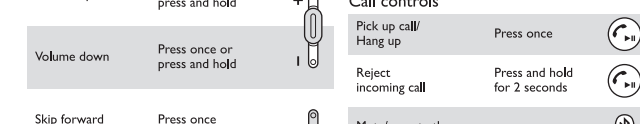

EN Quick start guide