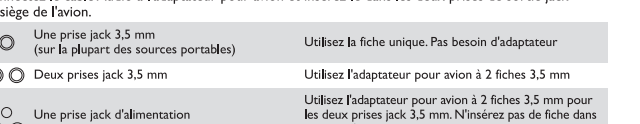

FR Guide de démarrage rapide