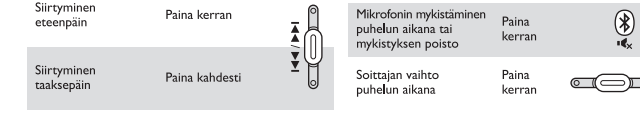

EN Quick start guide