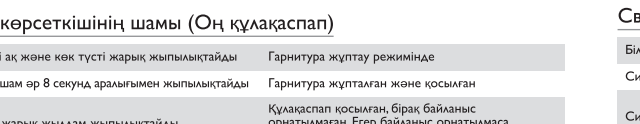

DE Schnellstartanleitung