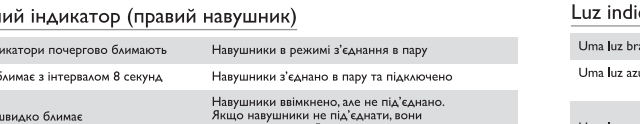

NL Snelstartgids