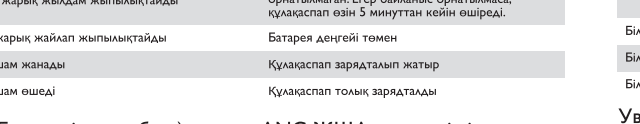

DE Schnellstartanleitung