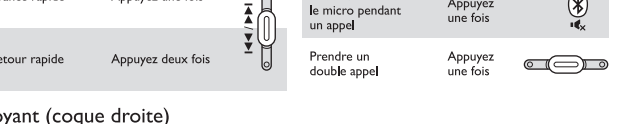

FR Guide de démarrage rapide