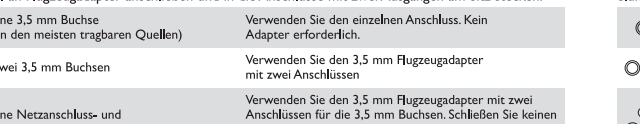

DE Schnellstartanleitung