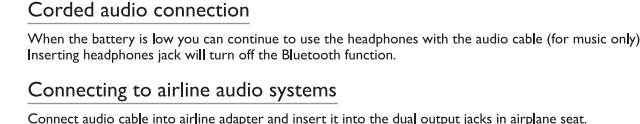

EN Quick start guide