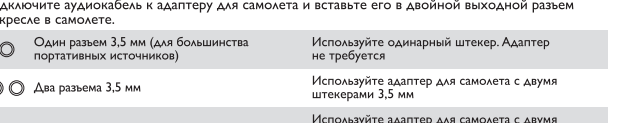

FR Guide de démarrage rapide