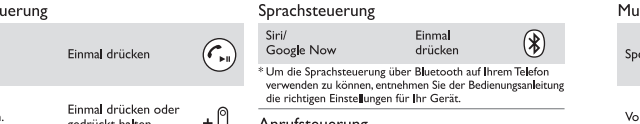

DE Schnellstartanleitung