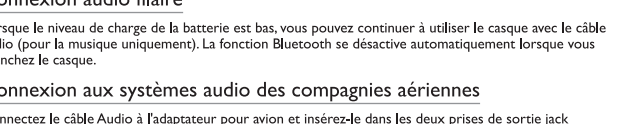

FR Guide de démarrage rapide