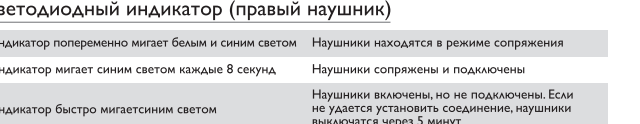

FR Guide de démarrage rapide