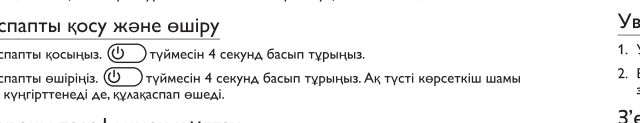

DE Schnellstartanleitung