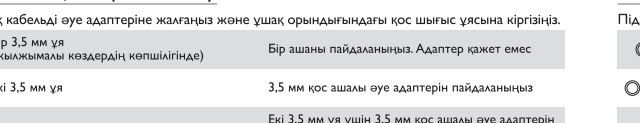

DE Schnellstartanleitung