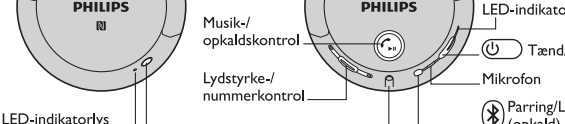

Job description:	SH885NC-00_QSG
Document size:	Back film
Screen Lines:	175 jpi
Color proof:	press proof with diecut
Paper:	2015/0914

Size: 90W x 148.5H mm (after fold)

Quick start guide