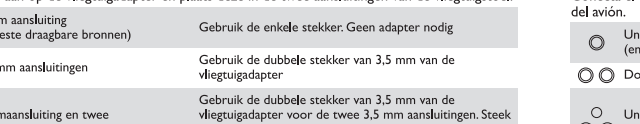

NL Snelstartgids