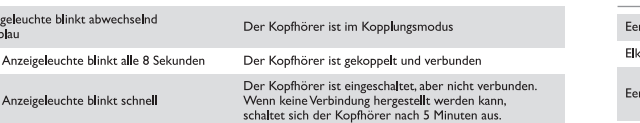

DE Schnellstartanleitung