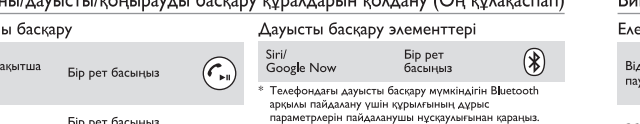

DE Schnellstartanleitung