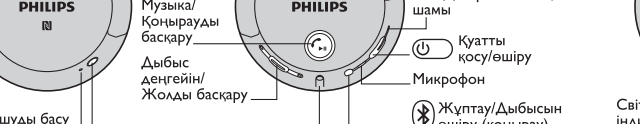

DE Schnellstartanleitung