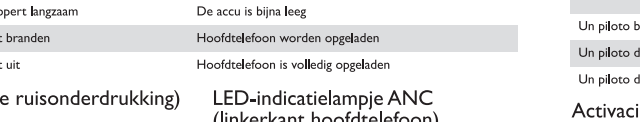

NL Snelstartgids