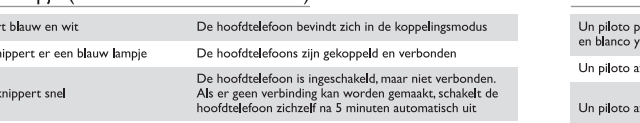

NL Snelstartgids