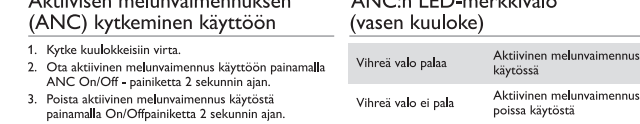

EN Quick start guide