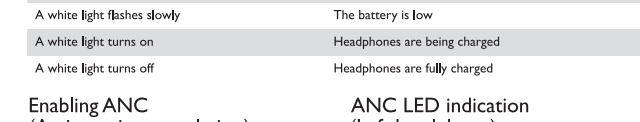

EN Quick start guide