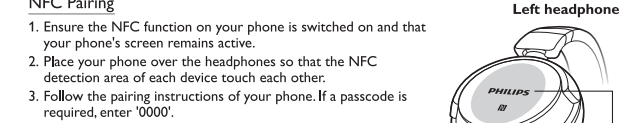

EN Quick start guide