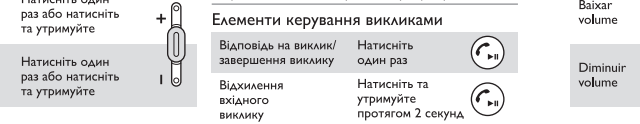

NL Snelstartgids