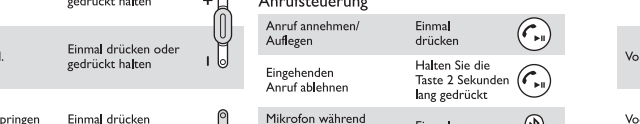

DE Schnellstartanleitung