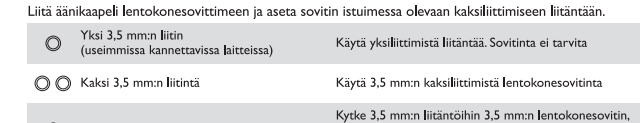

EN Quick start guide