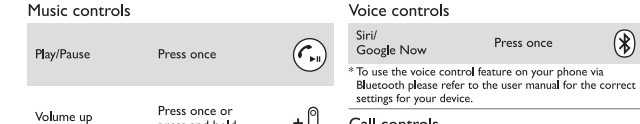

EN Quick start guide