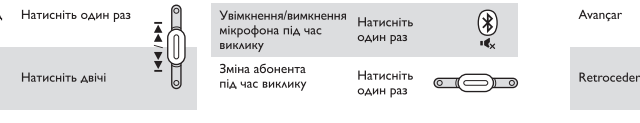

NL Snelstartgids