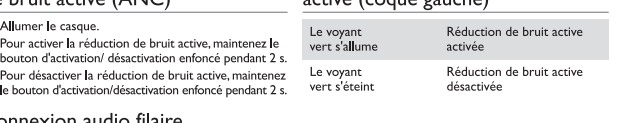

FR Guide de démarrage rapide