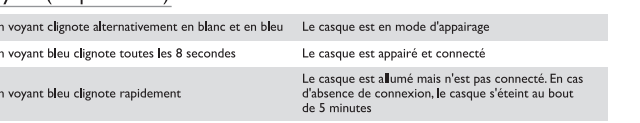

FR Guide de démarrage rapide