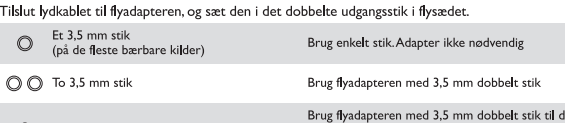

Job description:	SH885NC-00_QSG
Document size:	Back film
Screen Lines:	175 jpi
Color proof:	press proof with diecut
Paper:	2015/0914

Size: 90W x 148.5H mm (after fold)

Quick start guide