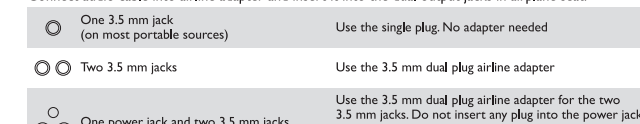

EN Quick start guide