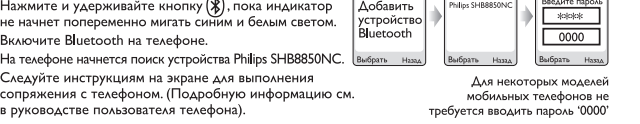

FR Guide de démarrage rapide