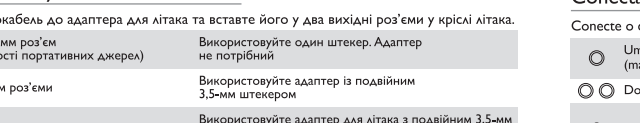

NL Snelstartgids