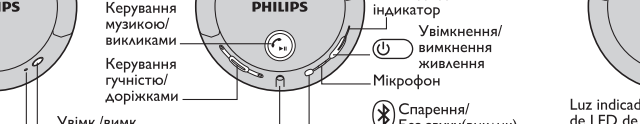

NL Snelstartgids