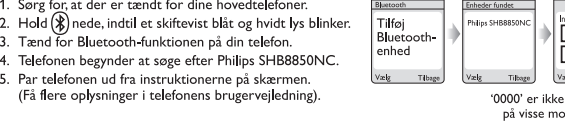

Job description:	SH885NC-00_QSG
Document size:	Back film
Screen Lines:	175 jpi
Color proof:	press proof with diecut
Paper:	2015/0914

Size: 90W x 148.5H mm (after fold)

Quick start guide