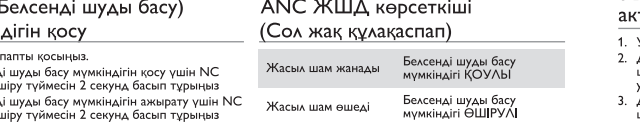

DE Schnellstartanleitung