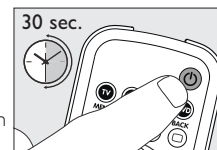

Then enter the code noted in step 3, using the digit keys.

- The **TV** key will now blink twice and then remains lit.

If the key blinks twice fast, the code has not been entered properly or the wrong code has been entered. Start again from step 2.

4 Press and hold the **TV** key and immediately release it when the TV switches off (standby).

This may take up to 30 seconds.

5 Turn on the TV and check if you can operate all functions on your TV with the SRP 3004.

- If the TV responds to all of the key commands, the SRP 3004 is ready for use.

- If a key does not function (properly), try repairing the key. For this, see 'Repairing a key'.

6 Press the **TV** key twice to exit setup mode and save your settings.

- When no key is pressed for 2 minutes or more the remote control will exit setup mode automatically.