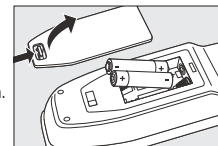

Simply follow the instructions in chapter 'Setting up the remote control for TV' to easily set up the remote control for your devices.

2. Installing the remote control

Inserting the batteries

- 1 Press the cover inwards and slide it in the direction of the arrow.
- 2 Place two AAA type batteries into the battery compartment, as shown.
- 3 Slide the cover back and click it firmly into place.