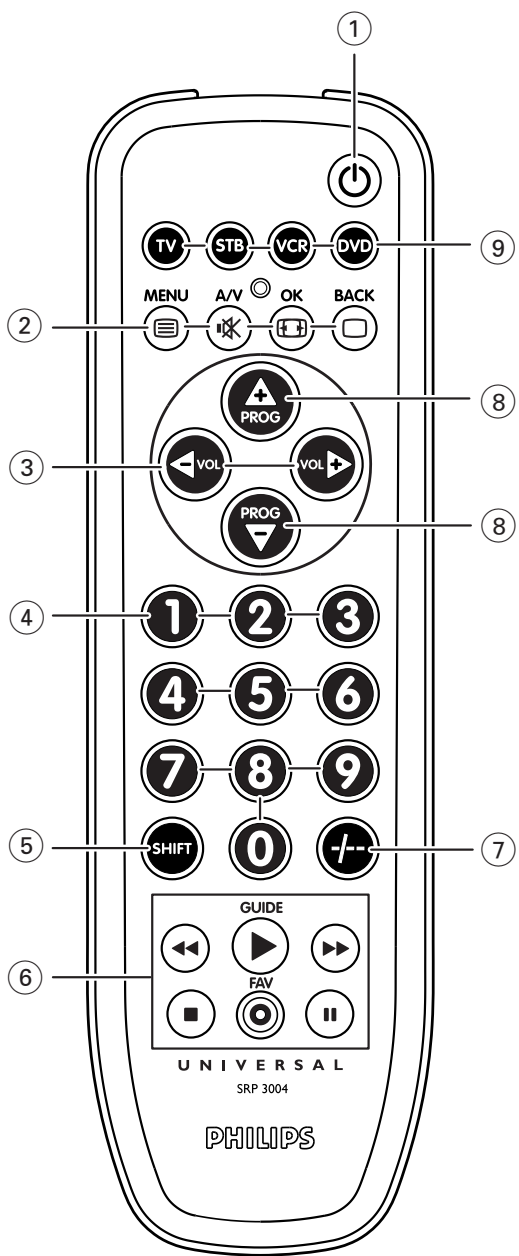

Register your product *Universal remote control*
and get support at
www.philips.com/welcome SRP 3004/10

EN User manual

PHILIPS

Contents

1. Introduction	3
2. Installing the remote control	3-6
Inserting the batteries	3
Testing the universal remote control	3-4
Setting the remote control for TV	4-6
3. Keys and functions	6-8
4. Need help?	8
Code list of all brands / equipment	9-24
Equipment list	25
Helpline	25
Information to the Consumer	26

1. Introduction

Congratulations on your purchase of the Philips SRP 3004 universal remote control. After setting up the remote control you can operate up to 4 different devices with it.

The remote control's patented Quick & Easy setup allows easy setup for TV, STB (set-top boxes for cable box, satellite receiver; Digital Video Broadcasting Terrestrial device - DVB-T), DVD player/recorder and VCR.

Simply follow the instructions in chapter 'Setting up the remote control for TV' to easily set up the remote control for your devices.

2. Installing the remote control

Inserting the batteries

- 1 Press the cover inwards and slide it in the direction of the arrow.
- 2 Place two AAA type batteries into the battery compartment, as shown.
- 3 Slide the cover back and click it firmly into place.

Example of TV:

1 Turn your TV on manually or use the original remote control.
Tune to channel 1.

2 Press the **TV** key to select TV.
Press the key until it lights up.

- If the key does not light up, check whether the batteries are properly inserted (see 'Inserting the batteries').