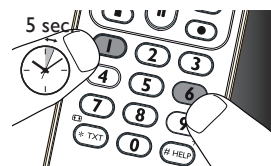

- The remote control is now in setup mode.