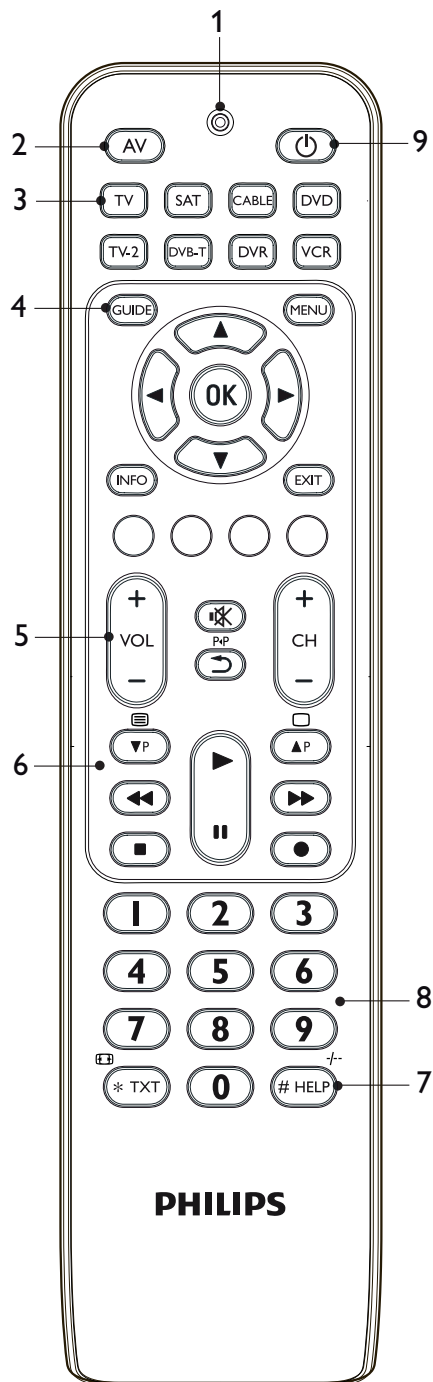

Register your product
and get support at
www.philips.com/welcome

SRP2008B/86

EN User Manual

PHILIPS

Table of contents

1	Your SRP2008B.....	3
2	Getting started.....	3-7
	2.1 Inserting the batteries.....	3
	2.2 Setting up the universal remote control.....	4-7
3	Using the universal remote control.....	8-10
	3.1 Buttons and functions.....	8-9
	3.2 Resetting a button to its original function.....	9-10
4	Service and support.....	10-12
	4.1 Frequently asked questions.....	10-12
	4.2 Need help?.....	12
	Helpline.....	13
	Brandlist.....	14-29
	Information to the consumer.....	30
	Compliance with EMF.....	30
	Recycling and disposal.....	30
	Battery information.....	30

1 Your SRP2008B

Congratulations on your purchase of the Philips SRP2008B universal remote control. After setting up the remote control you can operate up to 8 different devices with it.

To fully benefit from the support that Philips offers, register your product at www.philips.com/welcome.