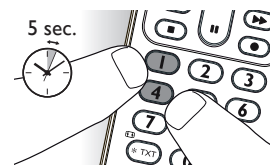

1. 3 Keep buttons and pressed **simultaneously for 5 seconds**.

- The red LED lights up. The remote control is now in setup mode.