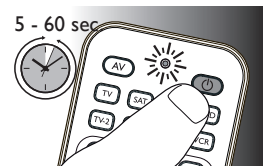

Example: setting up the universal remote control to operate your TV:

- 1 **Switch ON** the TV manually or use the original remote control for this. Tune to channel 1.
- 2 **Press and hold** the  device selection button **for 5 seconds** until the red LED  lights up.
 - The remote control is now in setup mode.

- 3 Look up the 4-digit code for your brand in the brand list at the back of this user manual.

A four-digit code is shown for each brand.

Use the digit buttons to enter the code for your brand.

- If the red LED  turns off, an invalid code was entered. In this case, try again.

- 4 Aim the remote control at the TV. **Press and hold** the  button. Release it **immediately** release it as soon the TV switches off.

- This step normally takes between 5 and 60 seconds. In extreme circumstances this step can take up to 15 minutes.