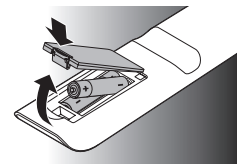

2 Getting started

2.1 Inserting the batteries

- Insert 2 AAA type batteries, noting the + and - configuration in the battery compartment.

Note

When replacing the batteries, all user settings will be retained in the remote control memory for 5 minutes.