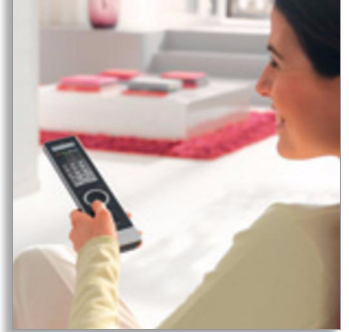

Philips Prestigo
Universal remote control

PRESTIGO