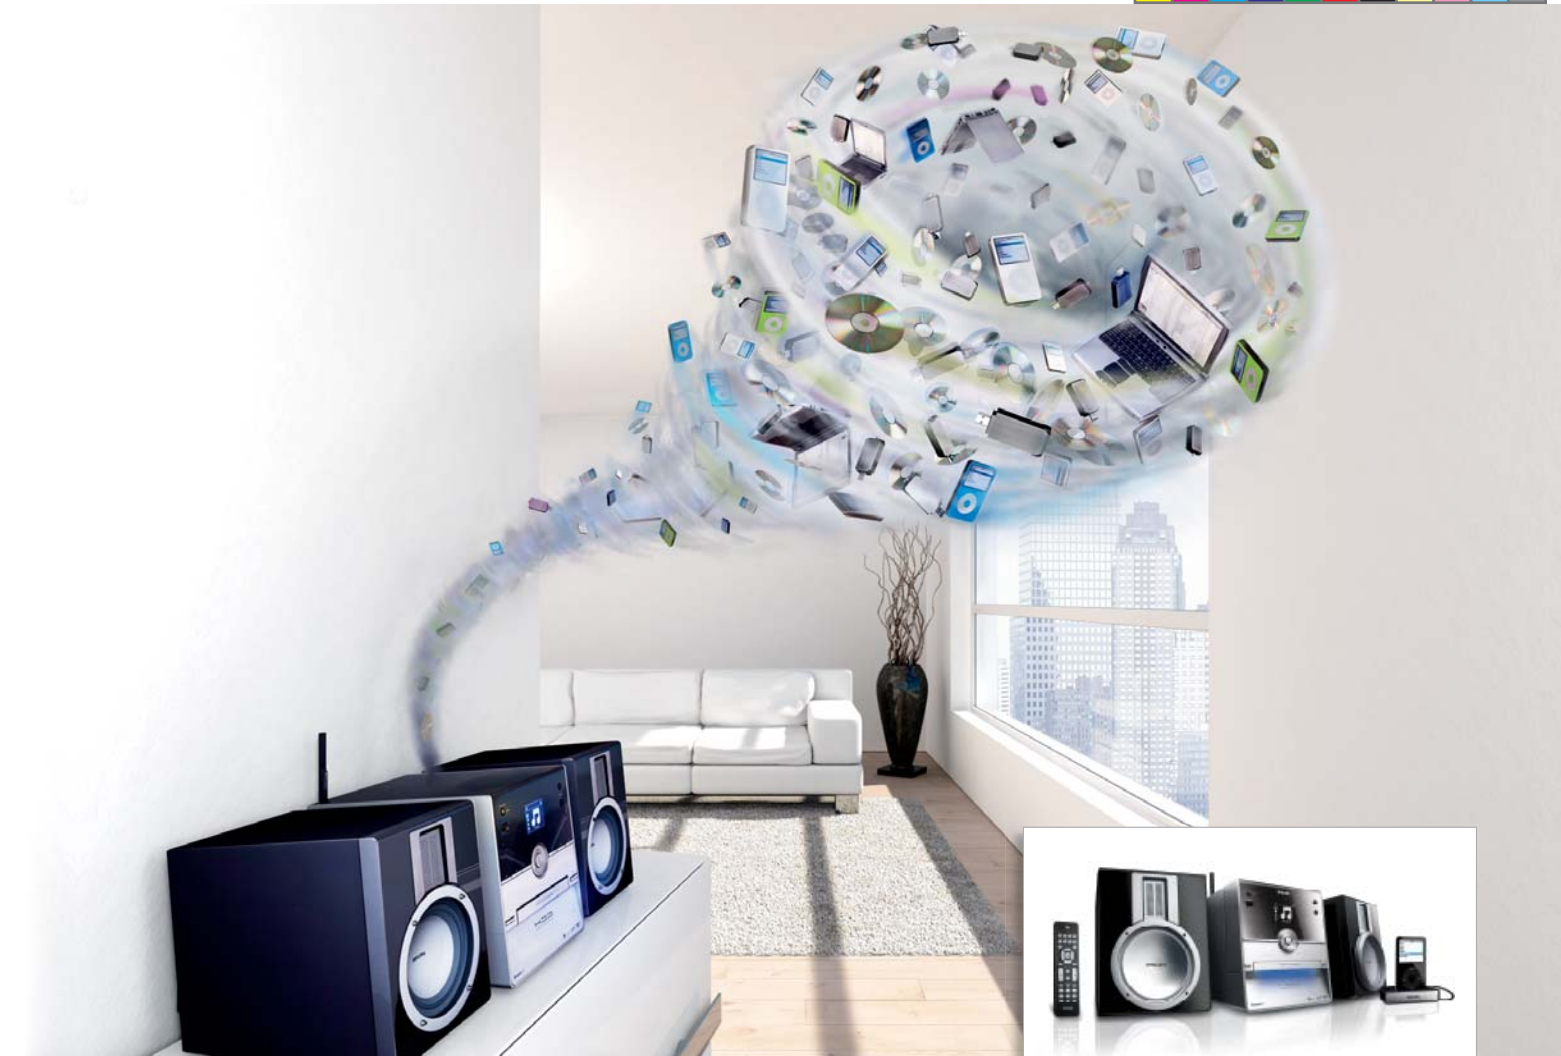

Streamium

Stream, dock and play

Enjoy all your music on Philips Streamium wireless music system

PHILIPS
sense and simplicity