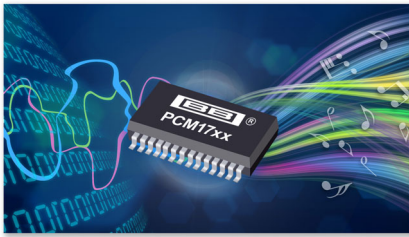

### Qdeo

4K Ultra HD Upscaling  
TI Burr-Brown DACs  
Miracast™

**BDP9700**

### Engage more

- EasyLink to control all HDMI CEC devices via a single remote
- Built-in WiFi-n for faster, wider wireless performance

product  
design award

2013

**PHILIPS**  
Fidelio

## TI Burr-Brown DACs

TI Burr-Brown is a well-known brand synonymous with high performance and quality, and it specializes in producing audiophile-quality Hi-Fi components, like Digital to Analog Converters (DACs). Philips trusts and chooses TI Burr-Brown DACs, which convert digital audio signals into analog audio signals using 192KHz sampling rate with 24-bit resolution. Hence, more information is captured from the original analog sound wave form, resulting in much richer sound performance.

## Toroidal power supply

The toroidal power supply is a ring-shaped core power transformer. Using a separate toroidal transformer and a linear power supply to make sure there is a stable and noiseless power source dedicated to analog audio signals. This design can avoid any digital noise coupling comparing to the usual design that has both the digital video and analog audio signal sharing the same power supply. The result is a clean sound with little noise.