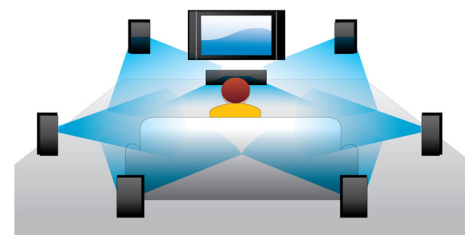

Dolby TrueHD and DTS-HD MA

DTS-HD Master Audio and Dolby TrueHD delivers 7.1 channels of the finest sound from your Blu-ray Discs. Audio reproduced is virtually indistinguishable from the studio master, so you hear what the creators intended for you to hear. DTS-HD Master Audio and Dolby TrueHD complete your high definition entertainment experience.