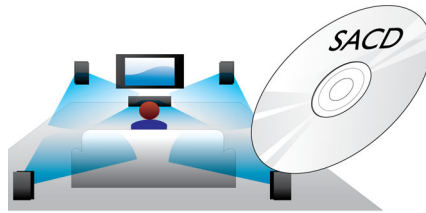

Multi-channel SACD

Multi-channel SACD prepared. This new generation music format gives you Ultra high quality music reproduction, 5.1 multi-channel surround sound and full backward and forward compatibility with CD.