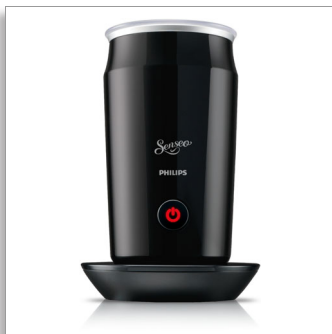

**SENSEO® Milk
Twister
Milk frother**

- Non-stick coating
- Fits 120ml milk
- Enough for 2 cappuccinos
- Prepares hot & cold froth

CA6500/62

Amazingly velvety foam

Only available in HD7874/60 Twist & Milk

The SENSEO® Milk Frother provides the freedom to create and enjoy a variety of hot and cold coffee recipes at home. Thanks to its innovative frothing whisker, you can enrich delicious coffee choices with amazingly velvety smooth milk foam.

Perfect milk foam

- Magnetic whisking for ultimate foam fineness

Easy to use

- Cordless, 360 degree base for easy lifting and placing
- One touch for easy operation

Senseo

PHILIPS

* Based on retail sales volumes

Milk frother

Non-stick coating Fits 120ml milk, Enough for 2 cappuccinos, Prepares hot & cold froth

Highlights

Magnetic whisking

Set to the ideal temperature and speed, the SENSEO® Milk Twister and its innovative frothing whisker creates the ultimate in foam stiffness and fineness.