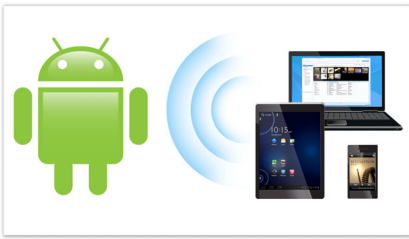

Designed to enhance your living space

- Ultra flat for a perfect fit in front of your TV
- Smart & sleek design for versatile placement anywhere

PHILIPS

Highlights

Android™ Compatibility

This home cinema speaker is compatible with all Android™ DLNA tablets and phones so you can stream all of your favorite music, movies and photos wirelessly. Simply ensure your home cinema speaker and Android devices are connected to the same Wi-Fi network, and you can start enjoying endless entertainment right away.

Stream wirelessly

Philips SimplyShare lets you share all your favorite music, movies, and photos directly from your Android DLNA tablet/phone to your home cinema sound effortlessly. Simply connect your home cinema speaker, TV and Android devices to your Wi-Fi network, and start streaming your media files easily.

Integrated Smart Media Player

The integrated Smart Media Player lets you play all your media files on this home cinema speaker. Simply connect a portable hard drive, thumb drive or SD card to the home cinema speaker's USB connector/SD card slot*, and start enjoying your music, movies and photos right from the comfort of your sofa.