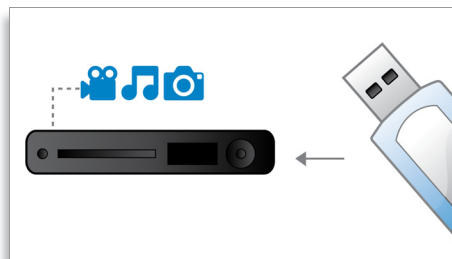

USB Media Link

The Universal Serial Bus or USB is a protocol standard that is conveniently used to link PCs, peripherals and consumer electronic equipment. With USB Media Link, all you have to do is plug in your USB device, select the movie, music or photo and play away.

Screen Fit

Whatever you're watching, and on any TV, Screen Fit ensures that the picture fills the whole screen. Annoying black bars on the top and bottom are eliminated, without any tedious manual adjustments to make. Simply press the Screen Fit button, choose the format and enjoy your movie in full-screen