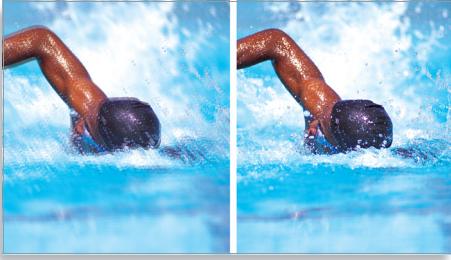

- USB Media Link for media playback from USB flash drives

PHILIPS
sense and simplicity

Highlights

Progressive Scan

Progressive Scan doubles the vertical resolution of the image resulting in a noticeably sharper picture. Instead of sending a field comprising the odd lines to the screen first, followed by the field with the even lines, both fields are written at one time. A full image is created instantaneously, using the maximum resolution. At such a speed, your eye perceives a sharper picture with no line structure.