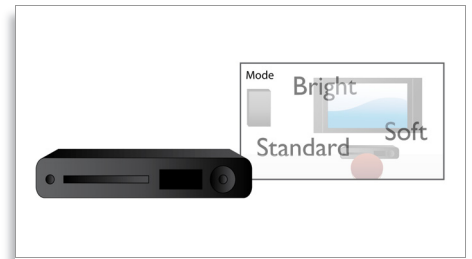

Smart Picture

Smart Picture provides the optimum picture settings for color, brightness, saturation, contrast, sharpness, and so on, to enhance your overall viewing experience at all times.