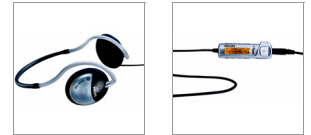

Philips
Portable MP3-CD Player

EXP3482

Slim MP3-CD player

with FM tuner and charging cradle

The chic and radiant eXp3481 MP3-CD player with FM tuner lets you listen to up to 45 hours of non-stop MP3 and WMA music. You can view artist and song information via its LCD remote control and get the most out of your music!

- Slim Portable CD Player with round and compact footprint
- Wearable backlight LCD remote control with ID3 Tag

Enhanced bass performance

- Digital Dynamic Bass Boost for optimized bass at any volume

PHILIPS
sense and simplicity