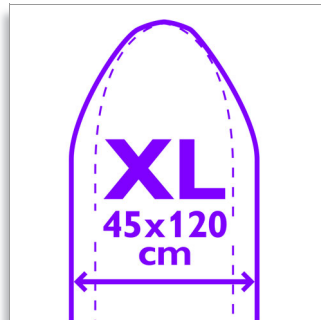

#### **Perfect fit**

- Easy-fit system
- Perfect for Easy8 board: 120x45 cm
- including ShoulderWings

**PHILIPS**  
sense and simplicity

### Foam layer

Thick 3 mm foam padding makes ironing comfortable and smooth.

### Perfect for Easy8 board

The board cover is specially designed to be used with the Easy8 board. It also fits ironing boards with size 120x45 cm.

### Technical specifications

- Board cover design: Fresh ornamental
- Board size: 120x45 cm
- Cover size: 130x55 cm
- Fastener: Easy-fit fastener
- ShoulderWings: Included
- Foam layer thickness: 3 mm