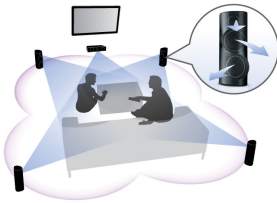

Designed to enhance your living space

- Sleek high gloss finishing with unique touch controls

Connect and enjoy all your entertainment

- Plays DVD, VCD, CD and USB devices
- Wireless rear audio ready for fewer wires across your room

PHILIPS

5.1 Home theater
3D Angled Speakers HDMI 1080p

Highlights

3D Angled speakers

3D Angled Speakers feature angled drivers to deliver sound not only towards the front but also to the sides, creating a wider sweet spot so you can enjoy more immersive and cinematic surround sound.