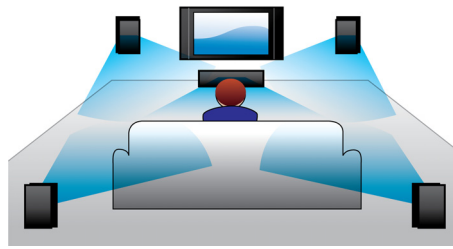

PHILIPS

5.1 Home theater
3D Angled Speakers HDMI 1080p

Highlights

3D Angled speakers

3D Angled Speakers feature angled drivers to deliver sound not only towards the front but also to the sides, creating a wider sweet spot so you can enjoy more immersive and cinematic surround sound.

1200W RMS power

1200W RMS power delivers great sound for movies and music

DTS, DolbyDigital, ProLogic II

A built-in DTS and Dolby Digital decoder eliminates the need for an external decoder by processing all six channels of audio information to provide a surround sound experience and an astoundingly natural sense of ambience and dynamic realism. Dolby Pro Logic II provides five channels of surround processing from any stereo source.

DoubleBASS technology

DoubleBASS ensures you hear even the deepest bass tones from compact-sized subwoofers. It captures low frequencies and recreates them in the audible range of the

HTS5540/51

subwoofer - delivering sound with more boom and panache, and ensuring you a full, uncompromised listening experience.