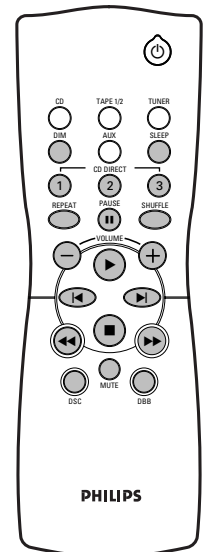

Pause

Interrupts playback of a CD without returning to the beginning of the disc, so when play resumes, the music begins exactly where it stopped.

Shuffle Disc

Plays all selections on a particular disc in random order, ignoring the sequential order in which they were originally recorded.

Next/Previous Skip

This two button feature offers you the opportunity to skip back to the previous track or skip up to the next track instantly.

Mechanical Tape Deck

Feature full function control via a simple, easy-to-use mechanical push button assembly.

Clock/Timer and Sleep-timer

Set the alarm portion of a built-in digital clock to wake you to music from your favorite CD or an AM/FM radio station at any desired time of the day. Sleep timer settings of 60, 45, 30 or 15 minutes.

UPC Code: 0 37849 88878 0

Product Dimensions:

5.5" W x 8.8" H x 10.4" D (electronics)

6.1" W x 8.7" H x 8.7" D (speakers)

Package Dimensions:

17.5" W x 12" H x 6.9" D

Product weight: 13.5 lbs.

Carton contains: Micro Hi-Fi System, Multi-Function Remote Control, Batteries, Operating instructions, Warranty information