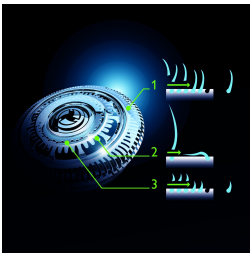

GyroFlex 3D Shaver

GyroFlex 3D contour-following heads of the shaver adjust seamlessly to every curve of your face, minimizing pressure and irritation on your skin.

UltraTrack Shaver Heads

Get a close shave that minimizes skin irritation. The shaving head has 3 specialized tracks: slots for normal hair; channels for long or flat laying hair; and holes for the shortest stubble on your face.