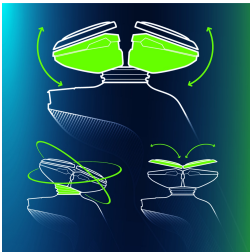

GyroFlex 3D Shaver

GyroFlex 3D contour-following heads of the shaver adjust seamlessly to every curve of your face, minimizing pressure and irritation on your skin.

UltraTrack Shaver Heads

Get a close shave that minimizes skin irritation. The shaving head has 3 specialized tracks: slots for normal hair; channels for long or flat laying hair; and holes for the shortest stubble on your face.

Super Lift & Cut Action

The dual blade system built into the Philips electric shaver lifts hairs to cut comfortably below skin level for a closer shave.

Aquatec

The Aquatec wet & dry seal of the electric shaver lets you choose how you prefer to shave. You can get a comfortable dry shave or a refreshing wet shave using a shaving gel or foam for extra skin comfort.

SkinGlide

The low-friction SkinGlide shaving surface of the electric shaver slides smoothly along your skin for a close easy shave.

Easy grip

The easy grip shaver handle has an ergonomic grip with anti-slip coating, ensuring close control for an extra precision shave.