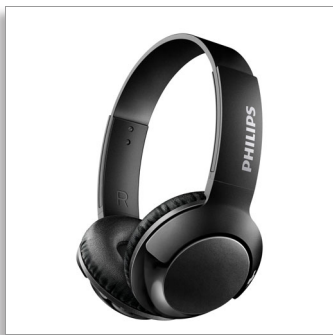

Philips BASS+
Wireless on ear
headphones with mic

32mm drivers/closed-back

On-ear
Soft ear cushions
Flat folding

SHB3075BK

Feel it. BASS+

Philips BASS+ headphones pack huge, punchy bass into a sleek, compact package. Good looking, great sounding and superb value. Bluetooth wireless headphones for those who need more bass in their beats without any extra bulk.

More bass

- Big, bold bass you can feel
- 32mm speaker drivers
- Great sound isolation for better listening experience

True comfort

- Adjustable earshells and headband for optimal comfort
- Control calls, music and volume with ear-shell switches
- Soft ear cushions for long-wearing comfort
- Flat folding design for easy portability
- Convenient hands-free calling

SHB3075BK/27

Highlights

12-hour playtime

With 12 hours of playtime, you'll have enough power to keep your music going all day.

32mm drivers

BASS+ headphones feature 32mm speaker drivers that produce big, pumping bass.

Adjustable fit

Designed for optimal fit, BASS+ headphones feature swiveling earshells and an adjustable headband to ensure a great fit for all wearers.

Big, bold bass

This is big, powerful bass that lets you really feel the beat. Don't let the sleek design fool you – specially tuned drivers and bass vents produce ultra-low end frequencies to create a unique BASS+ sound signature.