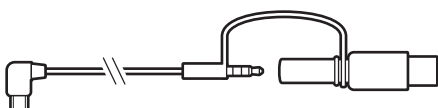

Charge/ FR / CN/ TW

Convertible Cable/ FR / CN/ TW

Wear / FR / CN/ TW

Unlock features with BackBeat App

Download on the  
App Store

GET IT ON  
Google Play

© 2018 Plantronics, Inc. Bluetooth is a registered trademark of Bluetooth SIG, Inc. and any use by Plantronics, Inc. is under license. All other trademarks are the property of their respective owners. Patents pending.