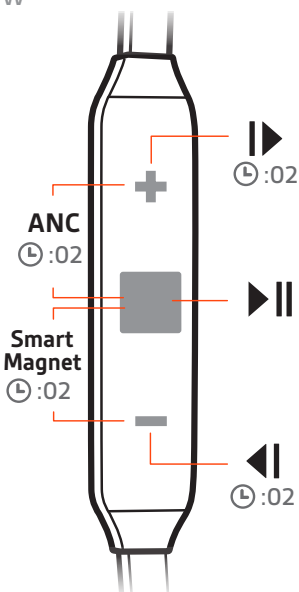

Overview - Music and Settings / FR / CN/ TW