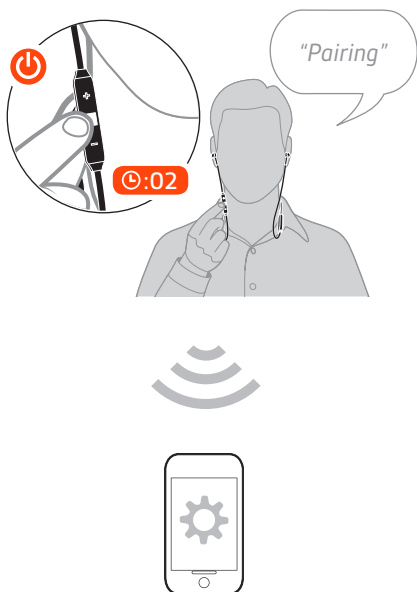

First-Time Pair / FR / CN/ TW