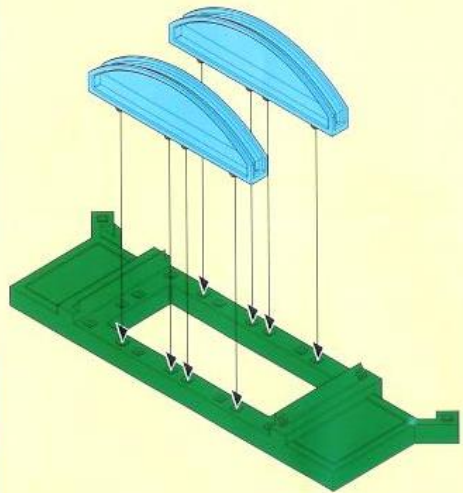

35 cm / 13.8 inch

Diagram showing the assembly of a long white string with red ends, forming a loop. A red circle highlights the loop. A grey arrow points to a grey piece being inserted into the string.

20 cm / 7.9 inch

Diagram showing the assembly of a shorter white string with red ends, forming a loop. A yellow circle highlights the loop.

2x

1

Diagram showing the assembly of a grey component.

2

Diagram showing the assembly of a green component.

2x

Diagram showing the assembly of a green curved component with two red ends.

1 5x

2

15

playmobil

1 5x

2