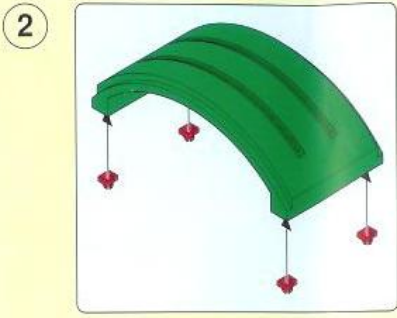

20 cm / 7.9 inch

Diagram showing the assembly of a shorter white string with red ends, forming a loop. A yellow circle highlights the loop.

2x

1

Diagram showing the assembly of a grey component.

2

Diagram showing the assembly of a green component.

2x

Diagram showing the assembly of a green curved component with two red ends.

1 5x

2

15

playmobil

1 5x

2