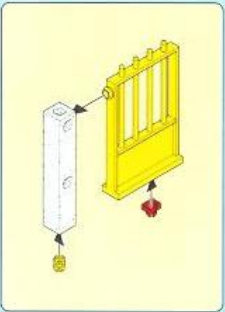

16

17

1

2

1 4x

2

Diagram showing the assembly of four yellow flags. Step 1 shows a single yellow flag. Step 2 is a parts list diagram. Steps 4-11 show the assembly of the flags in pairs, with numbered callouts for each part.

35 cm / 13.8 inch

Diagram showing the assembly of a long white string with red ends, forming a loop. A red circle highlights the loop. A grey arrow points to a grey piece being inserted into the string.