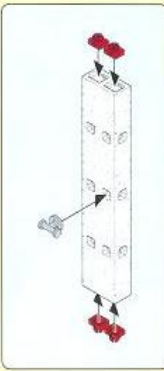

1	2	3	4	5	6	7
8	9	10	11	12	13	14
15	16	17	playmobil			

7

8

10

11

12

13

14

16

17

1

2

1 4x

2

Diagram showing the assembly of four yellow flags. Step 1 shows a single yellow flag. Step 2 is a parts list diagram. Steps 4-11 show the assembly of the flags in pairs, with numbered callouts for each part.

35 cm / 13.8 inch

Diagram showing the assembly of a long white string with red ends, forming a loop. A red circle highlights the loop. A grey arrow points to a grey piece being inserted into the string.

20 cm / 7.9 inch

Diagram showing the assembly of a shorter white string with red ends, forming a loop. A yellow circle highlights the loop.

2x

1

Diagram showing the assembly of a grey component.

2

Diagram showing the assembly of a green component.