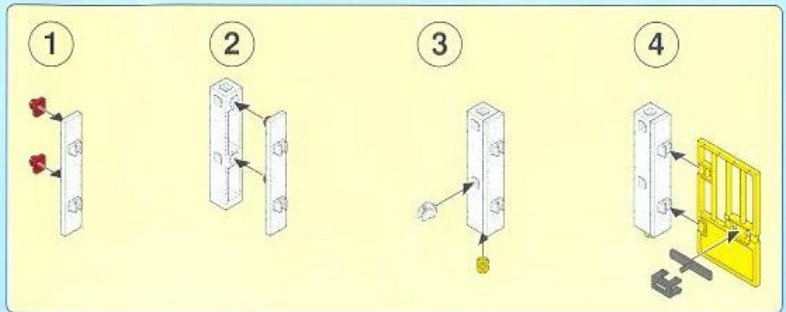

16

17

1

2

1 4x

2

Diagram showing the assembly of four yellow flags. Step 1 shows a single yellow flag. Step 2 is a parts list diagram. Steps 4-11 show the assembly of the flags in pairs, with numbered callouts for each part.

35 cm / 13.8 inch

Diagram showing the assembly of a long white string with red ends, forming a loop. A red circle highlights the loop. A grey arrow points to a grey piece being inserted into the string.