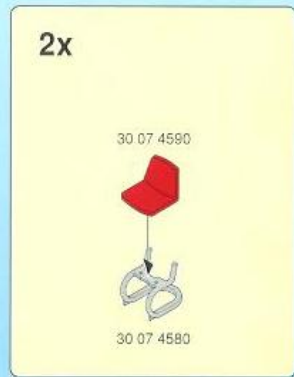

35 cm / 13.8 inch

Diagram showing the assembly of a long white string with red ends, forming a loop. A red circle highlights the loop. A grey arrow points to a grey piece being inserted into the string.

20 cm / 7.9 inch

Diagram showing the assembly of a shorter white string with red ends, forming a loop. A yellow circle highlights the loop.

2x

1

Diagram showing the assembly of a grey component.

2

Diagram showing the assembly of a green component.

2x

Diagram showing the assembly of a green curved component with two red ends.

1 5x

2

15

playmobil

1 5x

2

18

playmobil

1	2	3
 30 02 4170 30 23 9400	 30 62 1922 30 02 4160	

30 64 3090

30 00 0492

30 23 9020

30 14 2240

30 06 9720