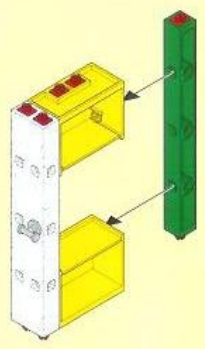

16

17

1

2

1 4x

2

Diagram showing the assembly of four yellow flags. Step 1 shows a single yellow flag. Step 2 is a parts list diagram. Steps 4-11 show the assembly of the flags in pairs, with numbered callouts for each part.

35 cm / 13.8 inch

Diagram showing the assembly of a long white string with red ends, forming a loop. A red circle highlights the loop. A grey arrow points to a grey piece being inserted into the string.

20 cm / 7.9 inch

Diagram showing the assembly of a shorter white string with red ends, forming a loop. A yellow circle highlights the loop.

2x

1

Diagram showing the assembly of a grey component.

2

Diagram showing the assembly of a green component.