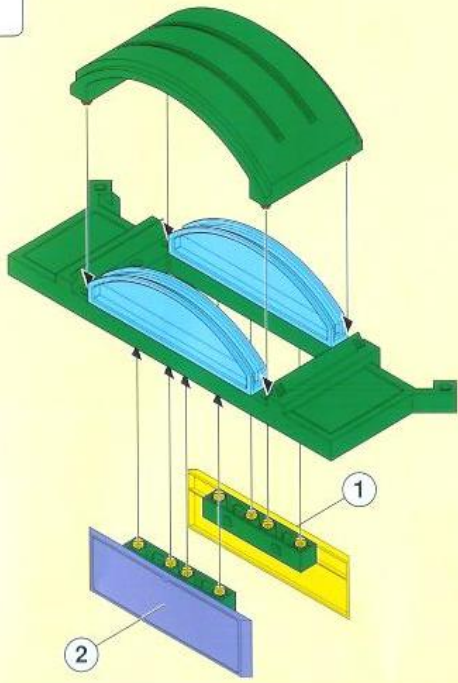

35 cm / 13.8 inch

Diagram showing the assembly of a long white string with red ends, forming a loop. A red circle highlights the loop. A grey arrow points to a grey piece being inserted into the string.

20 cm / 7.9 inch

Diagram showing the assembly of a shorter white string with red ends, forming a loop. A yellow circle highlights the loop.

2x

1

Diagram showing the assembly of a grey component.

2

Diagram showing the assembly of a green component.

2x

Diagram showing the assembly of a green curved component with two red ends.

1 5x

2

15

playmobil

1 5x

2