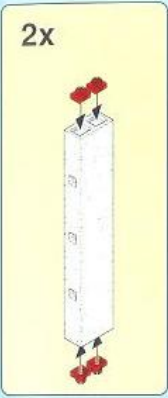

1

2

3

4

5

6

1 2 3 4

14

16

17

1

2

1 4x

2

Diagram showing the assembly of four yellow flags. Step 1 shows a single yellow flag. Step 2 is a parts list diagram. Steps 4-11 show the assembly of the flags in pairs, with numbered callouts for each part.

35 cm / 13.8 inch

Diagram showing the assembly of a long white string with red ends, forming a loop. A red circle highlights the loop. A grey arrow points to a grey piece being inserted into the string.

20 cm / 7.9 inch

Diagram showing the assembly of a shorter white string with red ends, forming a loop. A yellow circle highlights the loop.

2x

1

Diagram showing the assembly of a grey component.

2

Diagram showing the assembly of a green component.