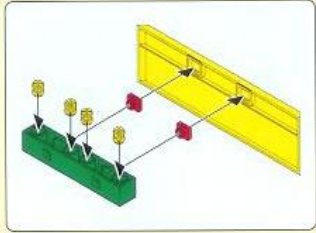

20 cm / 7.9 inch

Diagram showing the assembly of a shorter white string with red ends, forming a loop. A yellow circle highlights the loop.

2x

1

Diagram showing the assembly of a grey component.

2

Diagram showing the assembly of a green component.

2x

Diagram showing the assembly of a green curved component with two red ends.

1 5x

2

15

playmobil

1 5x

2