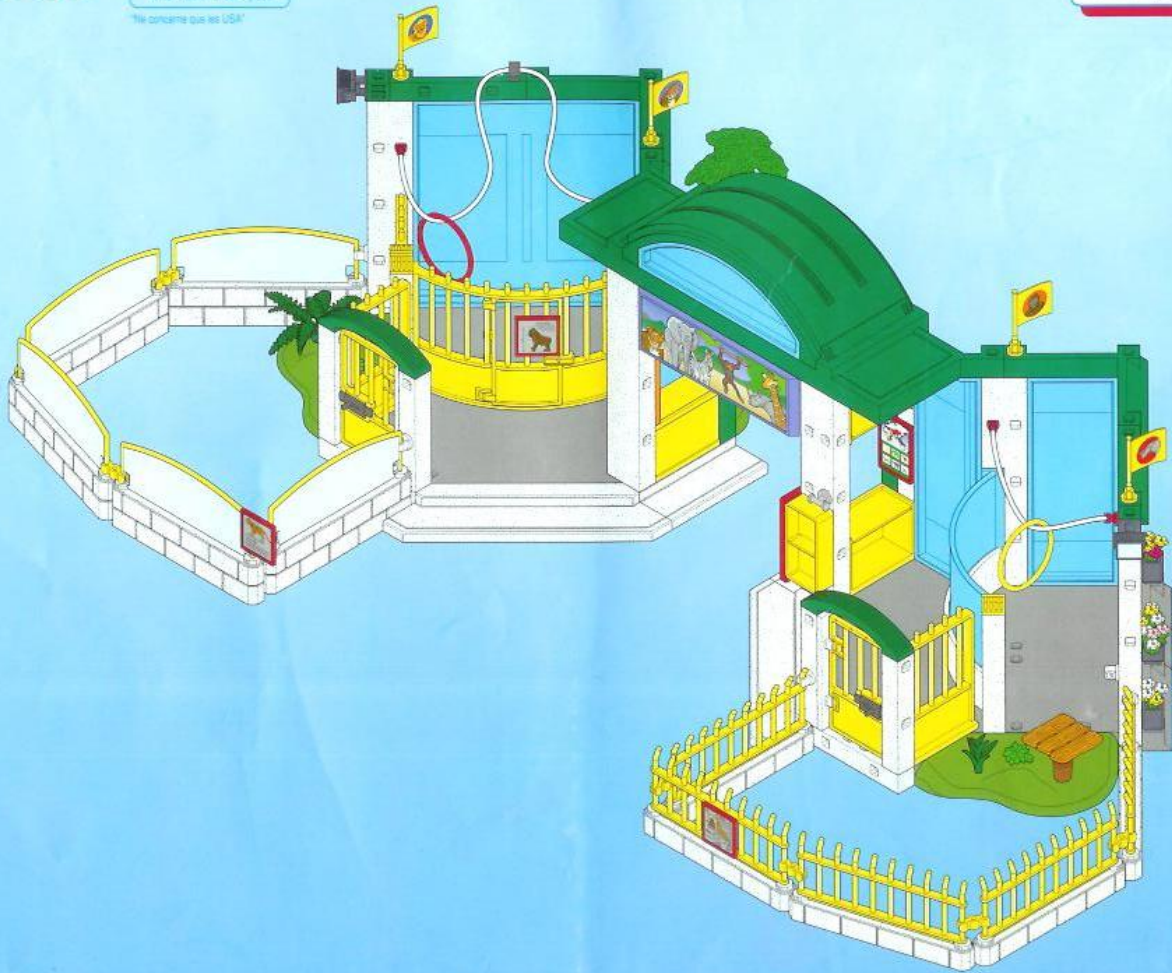

playmobil

3240

WARNING:
CHOKING HAZARD - SMALL PARTS
Not for children under 3 years.
Ne concerne que les USA

Wichtige Unterlagen bitte sorgfältig aufbewahren!
Important documents keep carefully!
Documents importants conservez avec soin!