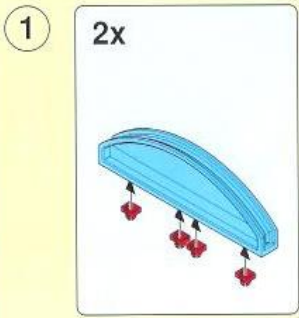

20 cm / 7.9 inch

Diagram showing the assembly of a shorter white string with red ends, forming a loop. A yellow circle highlights the loop.

2x

1

Diagram showing the assembly of a grey component.

2

Diagram showing the assembly of a green component.

2x

Diagram showing the assembly of a green curved component with two red ends.

1 5x

2

15

playmobil

1 5x

2