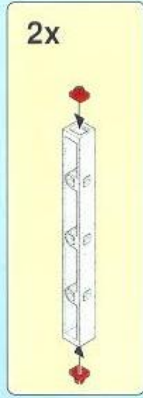

1

2

3

4

5

6

1 2 3 4

14

16

17

1

2

1 4x

2

Diagram showing the assembly of four yellow flags. Step 1 shows a single yellow flag. Step 2 is a parts list diagram. Steps 4-11 show the assembly of the flags in pairs, with numbered callouts for each part.

35 cm / 13.8 inch

Diagram showing the assembly of a long white string with red ends, forming a loop. A red circle highlights the loop. A grey arrow points to a grey piece being inserted into the string.

20 cm / 7.9 inch

Diagram showing the assembly of a shorter white string with red ends, forming a loop. A yellow circle highlights the loop.

2x

1

Diagram showing the assembly of a grey component.

2

Diagram showing the assembly of a green component.