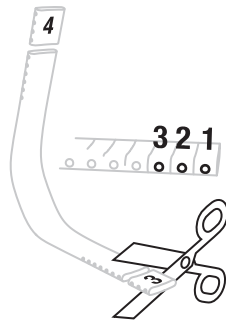

**POLAR** loop  
ACTIVITY TRACKER

**POLAR**  
LISTENS TO YOUR BODY

**1.** TO GET STARTED GO TO

**[www.flow.polar.com/loop](http://www.flow.polar.com/loop)**

 **Bluetooth**  
SMART

**2. OPEN THE BUCKLE**

**3. DETACH THE BUCKLE**

**4. MEASURE YOUR WRIST**

**5. TRIM THE BRACELET FROM BOTH ENDS**

**6. REATTACH THE BUCKLE**

7+7  
7+6  
6+6  
6+5  
5+5  
5+4  
4+4  
4+3  
3+3  
3+2  
2+2  
2+1  
1+1  
1+0  
0