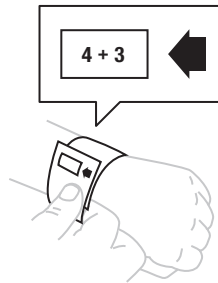

**POLAR** loop  
ACTIVITY TRACKER

**POLAR**  
LISTENS TO YOUR BODY

**1.** TO GET STARTED GO TO

**[www.flow.polar.com/loop](http://www.flow.polar.com/loop)**

 **Bluetooth**  
SMART

**2. OPEN THE BUCKLE**

**3. DETACH THE BUCKLE**

**4. MEASURE YOUR WRIST**

**5. TRIM THE BRACELET FROM BOTH ENDS**

**6. REATTACH THE BUCKLE**

7+7  
7+6  
6+6  
6+5  
5+5  
5+4  
4+4  
4+3  
3+3  
3+2  
2+2  
2+1  
1+1  
1+0  
0