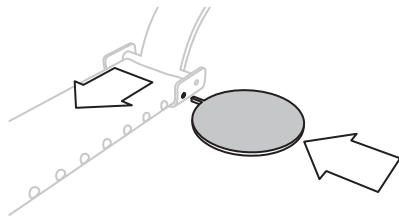

**POLAR** loop  
ACTIVITY TRACKER

**POLAR**  
LISTENS TO YOUR BODY

**1.** TO GET STARTED GO TO

**[www.flow.polar.com/loop](http://www.flow.polar.com/loop)**

 **Bluetooth**  
SMART

**2. OPEN THE BUCKLE**

**3. DETACH THE BUCKLE**

**4. MEASURE YOUR WRIST**

**5. TRIM THE BRACELET FROM BOTH ENDS**

**6. REATTACH THE BUCKLE**

7+7  
7+6  
6+6  
6+5  
5+5  
5+4  
4+4  
4+3  
3+3  
3+2  
2+2  
2+1  
1+1  
1+0  
0