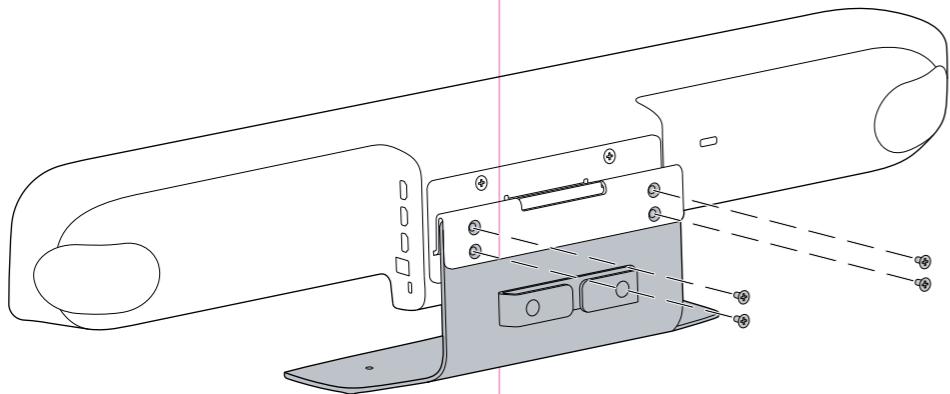

www.poly.com/support/studio-x70

© 2021 Plantronics, Inc. All rights reserved. Poly, the propeller design, and the Poly logo are trademarks of Plantronics, Inc. All other trademarks are the property of their respective owners. Manufactured by Plantronics, Inc.

Recyclable where facilities exist

1725-87465-001B 09.21

2