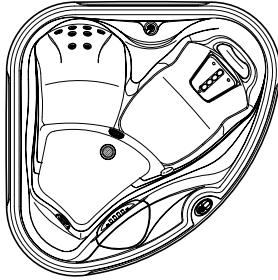

2012
HOT SPOT TX
Model X
5'8.5" x 5'8.5"
29" High

SCALE: 1/4" = 1'-0"