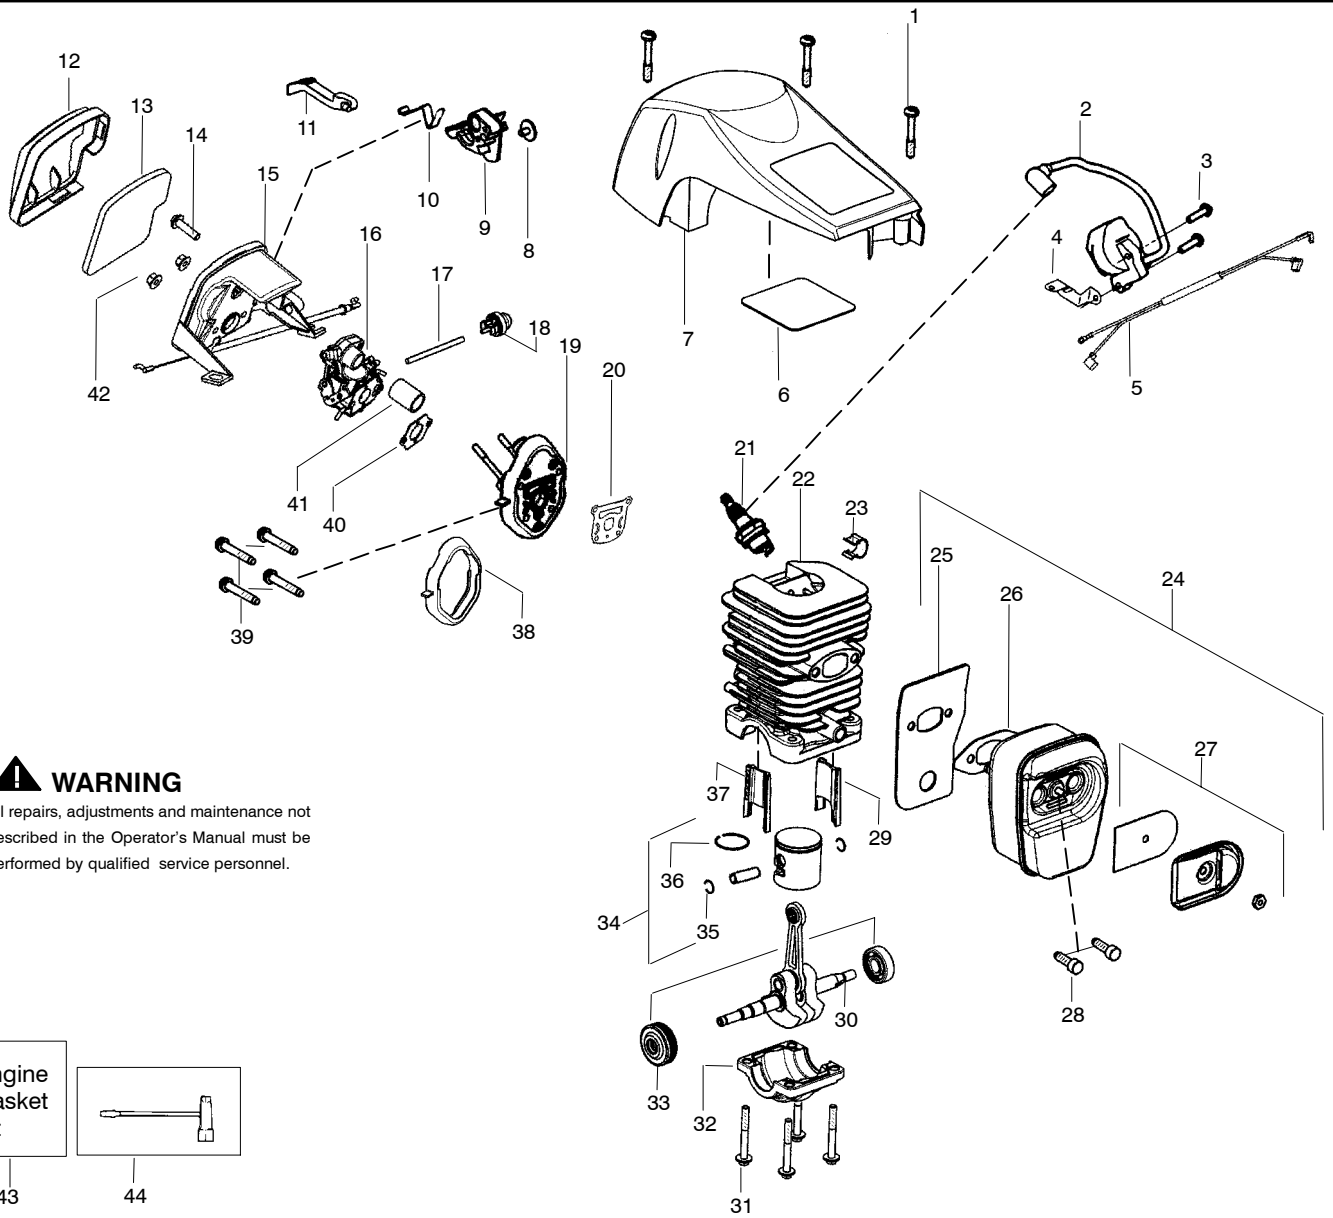

⚠ WARNING

All repairs, adjustments and maintenance not described in the Operator's Manual must be performed by qualified service personnel.

Ref.	Part No.	Description	Ref.	Part No.	Description	Ref.	Part No.	Description
1.	530016153	Screw	19.	530071889	Kit-Carb. Adaptor (Incl. # 20,38,41)	36.	530038729	Ring-Piston
2.	530039232	Module-Ignition	20.	530071894	Gasket-cyl. o-ring (kit)	37.	545015401	Insert-Right (gray)Cyl.
3.	530016432	Screw	21.	952030150	Accy-Spark Plug (RCJ-7Y)	38.	530071894	Seal-Adaptor (kit)
4.	530058661	Strap-Ground	22.	530071884	Kit-Cylinder (Incl. 29,37)	39.	530016426	Screw
5.	530057943	Assy-Wire Harness	23.	530058660	Clip-High Tension Lead	40.	530071894	Gasket-Carb. (kit)
6.	530055698	Reflector-Tape	24.	545006007	Kit-Muffler (Incl. 25,26,27,28)	41.	530057926	Tube-Intake
7.	530057872	Shield-Cylinder(Incl.1,6)	25.	530057942	Backplate-Muffler	42.	530016101	Nut-Carb.
8.	530016080	Screw	26.	530071894	Gasket-Muffler (kit)	43.	530071894	Kit-Gasket (Incl. 20,26,38,40)
9.	530057891	Lever-Ignition Switch	27.	545006056	Kit-Spark Arrestor	44.	530031135	Scrench
10.	530057908	Spring-Ignition Switch	28.	530016338	Bolt-Muffler			Not Shown
11.	530059399	Knob-Choke	29.	545015301	Insert-Left (black) Cyl.	↗	545186807	Manual-Operator
12.	530059001	Cover-Air Filter	30.	530150392	Assy-Crankshaft/Rod		530059905	Decal-Warning
13.	530057869	Filter-Air	31.	530016417	Bolt			
14.	530016425	Screw	32.	530057941	Cap-Crankcase			
15.	545046901	Housing-Air Filter w/cable	33.	530056363	Assy-Bearing/Seal			
16.	---	Carburetor	34.	530071883	Kit-Piston (Incl. 35,36)			
	545070601	Zama W26B (Incl. 18)	35.	530015697	Retainer-Piston Pin			
17.	530069247	Kit-Fuel Line (Small)						
18.	530047721	Bulb-Purge "snap-in"						

↗ = NEW PART NUMBER FOR THIS IPL

★ = REFER TO THE SERVICE REFERENCE INDICATED FOR MORE INFORMATION. (LOCATED AT END OF IPL)