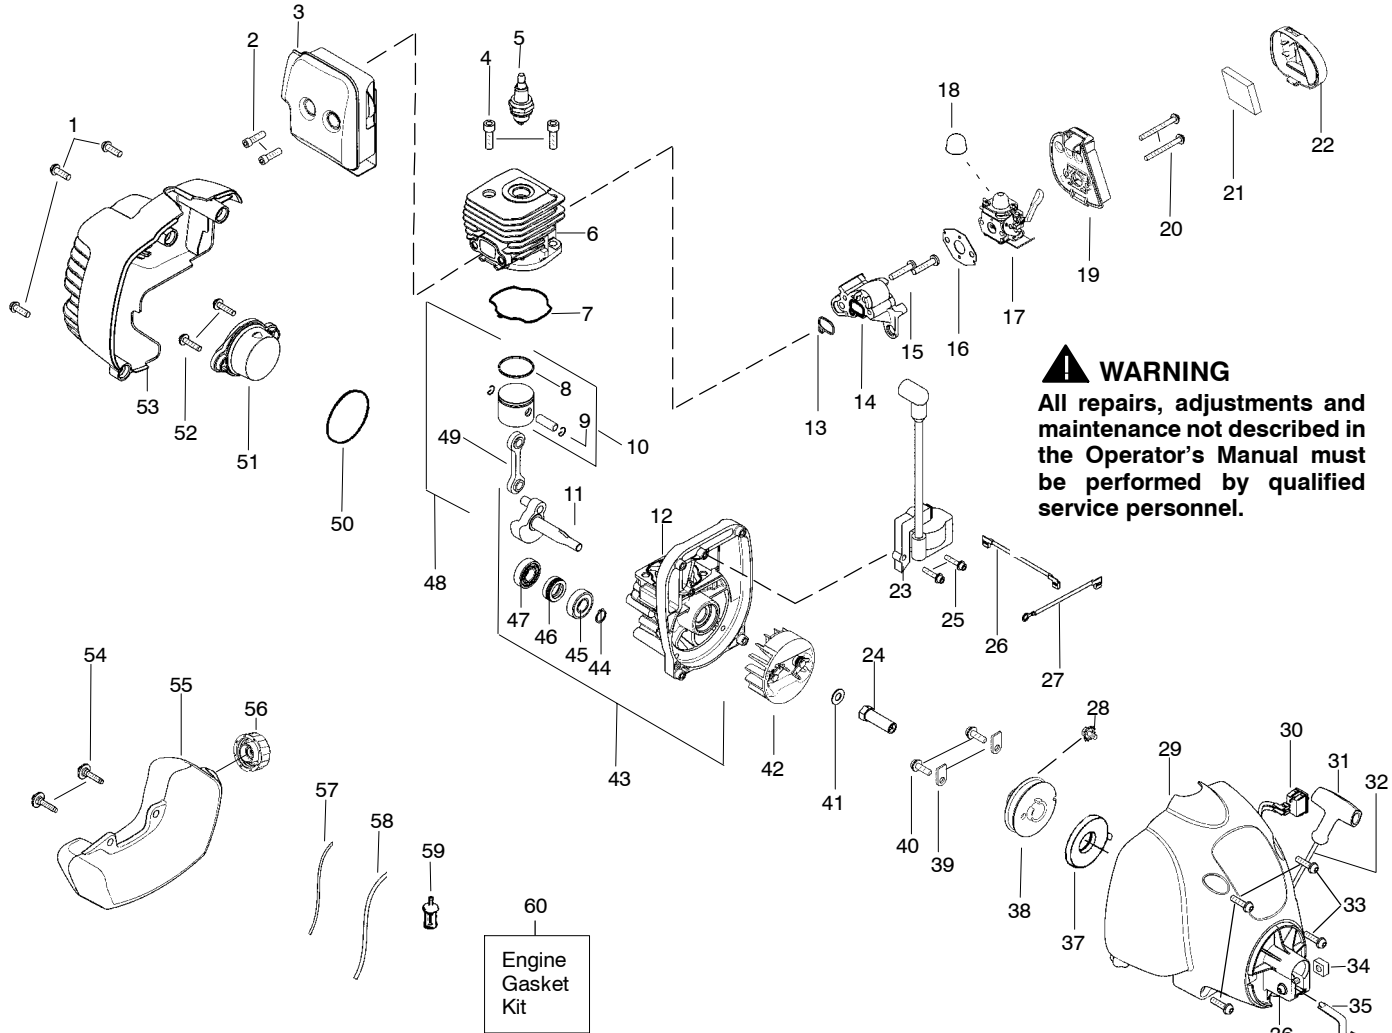

⚠ WARNING
 All repairs, adjustments and maintenance not described in the Operator's Manual must be performed by qualified service personnel.

Ref.	Part No.	Description	Ref.	Part No.	Description
1.	530057991	Assy - Throttle Cable	17.	530016152	Wingnut
2.	530049107	Trigger	18.	530096067	Bracket - Shield
3.	530057582	Throttle Hsg. (Right)	19.	530096068	Assy - Gearbox
4.	530015880	Screw - Throttle Hsg.	20.	952701724	Accy - TNG VI Cutting Head (Incl. 21,22,23,24)
5.	530015821	Bolt - Handle/Shield	21.	530095772	Assy - Hub
6.	530057581	Throttle Hsg. (Left)	22.	530053241	Spring - Compression
7.	530058580	Assy - Handle Assist (Incl. 5,8)	23.	530401957	Clip - Retainer - Head
8.	530016152	Wingnut	24.	952701721	Accy - Spool w/Line
9.	530071662	Assy - Drive Shaft Hsg.			
10.	530096075	Shaft - Flex			
11.	530016014	Screw			
12.	530016224	Screw - Alignment			
13.	530052285	Line Limiter			Not Shown
14.	530015966	Screw - Line Limiter			
15.	530015820	Bolt			
16.	530071771	Kit - Shield Assy (Incl. 13,14,15,17)			
				545154717	Operator Manual
				545144402	Decal - Shaft Warning