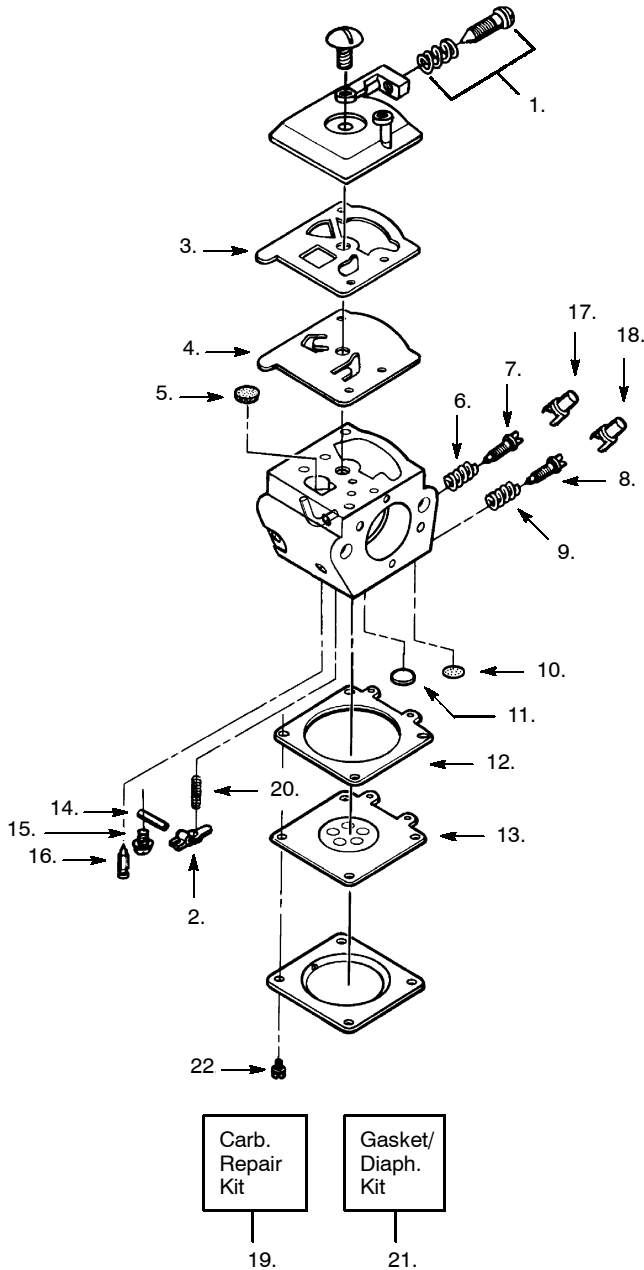

PARTS LIST NO. 530-068369		POULAN® PARTS LIST	MODEL(s) 2200, 2500, 2600, 2750, 2900 & 3050	
DATE 8/17/95	REPLACES 530-068369-11/15/94		Note: Illustration may differ from actual model due to design changes	PAGE NO. 5

Carburetor Ass'y.

WT-202, WT-285, WT-239 (#530-035330) & WT-289 (#530-069629-w/ Limiter Caps)

Ref.	Part No.	Description
1.	530-035296	Idle Adv. Screw Kit
2.	530-035303	Metering Lever
3.	530-035164	Fuel Pump Gasket
4.	530-035166	Fuel Pump Diaphragm
5.	530-035300	Fuel Inlet Screen
6.	530-035293	Needle Spring (Low Speed)
7.	-	Low Speed Needle
	530-035281	WT-202, 239 & 285
	530-035383	WT-289
8.	-	High Speed Needle
	530-037294	WT-202, 239 & 285
	530-037259	WT-239
	530-035384	WT-289
9.	530-035295	Needle Spring (High Speed)
10.	530-035162	Welch Plug (5/16)
11.	530-035299	Cup Plug
12.	530-035165	Metering Diaphragm Gasket
13.	530-035014	Metering Diaphragm
14.	530-035028	Metering Lever Pin
15.	530-035016	Metering Lever Pin Screw
16.	530-035301	Inlet Needle Valve
17.	530-038318	Limiter Cap - High WT-289 only
18.	530-038317	Limiter Cap - Low WT-289 only
19.	530-035298	Carburetor Repair Kit (Incl. 3-5 & 10-18)
20.	530-035302	Metering Lever Spring
21.	530-035173	Gasket/Diaphragm Kit (Incl. 3, 4, 12 & 13)
22.	530-035021	Metering Cover Screw Ass'y
Not Shown		
	530-031157	Limiter Cap Removal Tool
	530-031161	Limiter Cap Insertion Tool