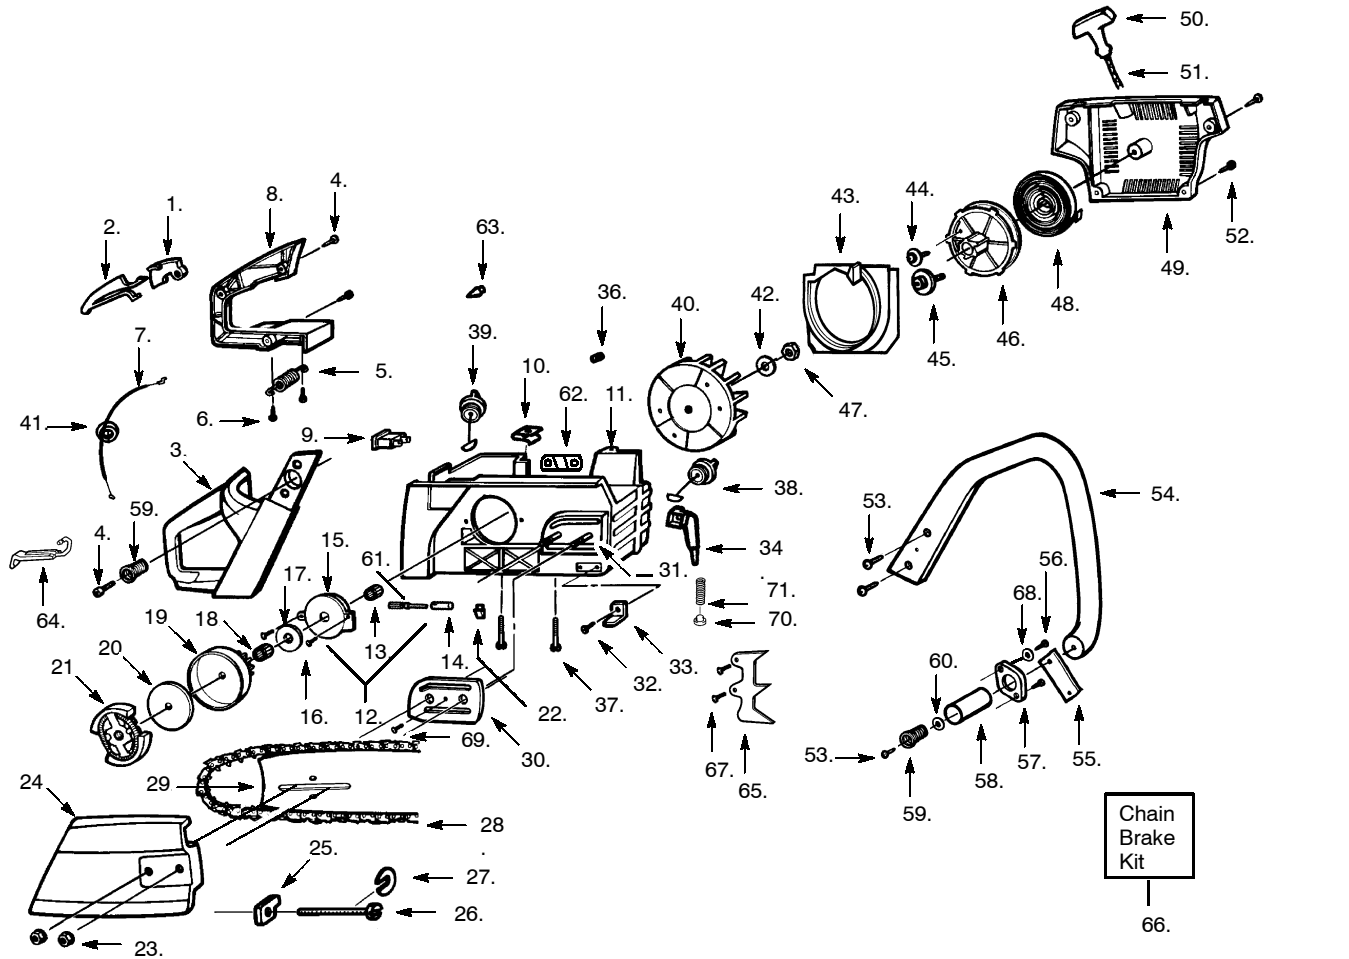

PARTS LIST NO. 530-068369		POULAN® PARTS LIST	MODEL(s) 2200, 2500, 2600, 2750, 2900 & 3050	
DATE 8/17/95	REPLACES 530-068369-11/15/94		Note: Illustration may differ from actual model due to design changes	PAGE NO. 4

Ref.	Part No.	Description	Ref.	Part No.	Description	Ref.	Part No.	Description
1.	530-036097	Throttle Trigger	28. ✓	-	Chain	45.	530-015920	Screw
2.	530-036098	Throttle Lockout		952-051211	2200/2500/2600-16"	46.	530-069313	Starter Pulley
3.	530-036087	Rear Pro Handle		952-051338	2200/2500/2600-18"	47.	530-016071	Nut
4.	530-015937	Screw		952-051301	2900-16"	48.	530-015891	Recoil Spring
5. ✓	530-038986	Isolator Spring		952-051313	2750/2900-18"	49.	530-047744	Fan Hsg. Ass'y. Kit (Incl. 43)
6.	530-015906	Screw		952-051310	2750/2900/3050-20"	50.	-	Starter Handle
7.	530-038471	Throttle Cable	29.	-	Bar		530-027569	All except 3050
8.	530-036092	Handle Cover		952-044370	2200/2500/2600-16"	✓	530-037485	3050
9.	530-037692	Ignition Switch		952-044418	2200/2500/2600-18"	51.	530-069232	Rope Kit
10.	530-015922	Speed Nut		952-044324	2900-16"	52.	530-015892	Screw
11.	-	Chassis Ass'y.		952-044325	2750/2900/3050-20"	53.	530-015984	Screw
	530-037558	2200		952-044326	2750/2900/3050-20"	54.	-	Handle
	530-037511	2500 & 2600	30.	530-037047	Bar Plate		530-036091	All except 3050
	530-047005	2750, 2900 & 3050	31.	530-015877	Bar Bolt	✓	530-038327	3050
12.	530-014410	Oil Pump Ass'y. (Incl. 14, 15, & 61)	32.	530-015937	Screw	55.	530-036113	Front Strap
13.	530-029833	Oil Pump Worm	33.	530-029850	Chain Catcher	56.	530-015952	Plate Screw
14.	530-029834	Oil Pump Barrel	34.	530-037057	Oil Pick-up	57.	530-036101	Isolator Plate
15.	530-029835	Oil Pump Hsg.	35.	505-315181	Oil Intake Screen	58.	530-036142	Spring Sleeve
16.	530-015896	Screw	36.	530-029868	Vent Plug	59.	530-038985	Isolator Spring
17.	530-015907	Thrust Washer	37.	530-016037	Screw	60.	530-015123	Washer
18.	530-032119	Clutch Bearing	38.	530-010846	Oil Cap Ass'y.	61.	530-029838	Plunger & Gear Ass'y.
19.	-	Clutch Drum	39.	530-010845	Fuel Cap Ass'y.	62.	530-036043	Bar Stud Plate
	530-069315	2200, 2500 & 2600	40.	-	Flywheel Ass'y.	63.	530-026119	Check Valve
	530-069342	2750, 2900 & 3050		530-039147	All except 3050	64.	530-036107	Choke Lever
20.	530-015611	Clutch Washer	✓	530-069747	3050	65.	-	Spike
21.	530-014949	Clutch Ass'y.	41.	-	Grommet		530-014469	All except 3050
22.	530-019174	Oil Seal		530-037530	2750/2900 & 2500/2600-Type 1,2,3 & 4	✓	530-038990	3050
23.	530-015917	Bar Mounting Nut		530-037464	2200,2500/2600- Type 5 & 3050	66.	952-069356	Chain Brake Ass'y.
24.	530-036231	Clutch Cover				67.	530-015906	Screw
25. ✓	530-016109	Bar Adjusting Pin	42.	530-015127	Washer	68.	530-015629	Washer
26. ✓	530-016110	Screw	43. ✓	530-047667	Baffle Plate	69.	530-015896	Screw
27. ✓	530-038593	Retainer-Bar Adjust	44.	530-016080	Screw	70. ✓	530-030189	Plug-Oiler Filter
						71. ✓	530-037821	Oil Filter

✓ = NEW PART NUMBER FOR THIS IPL

* = REFER TO THE SERVICE REFERENCE INDICATED FOR MORE INFORMATION. (LOCATED AT END OF IPL)