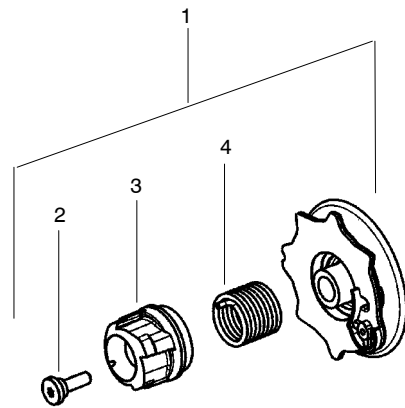

PARTS LIST NO. <b>530165402</b>		<b>Poulan®</b> PARTS LIST	CHAIN SAW MODEL(s) <b>P3314</b>
DATE <b>7/03/08</b>	Replaces 530165402 – 6/06/08		<b>Note:</b> Illustration may differ from actual model due to design changes

- 2. 530015920 Screw
- 3. 530057890 Pulley

**Spring Assist Pulley System**

- 1. 530071966 Kit -Starter Pulley
- 2. 530021179 Screw
- 3. 530059677 Hub
- 4. 530021180 Spring

✓ = NEW PART NUMBER FOR THIS IPL    ★ = REFER TO THE SERVICE REFERENCE INDICATED FOR MORE INFORMATION. (LOCATED AT END OF IPL)  
 ● = THESE PARTS ARE ILLUSTRATED FOR CLARITY. ORDER COMPLETE ASSEMBLY.