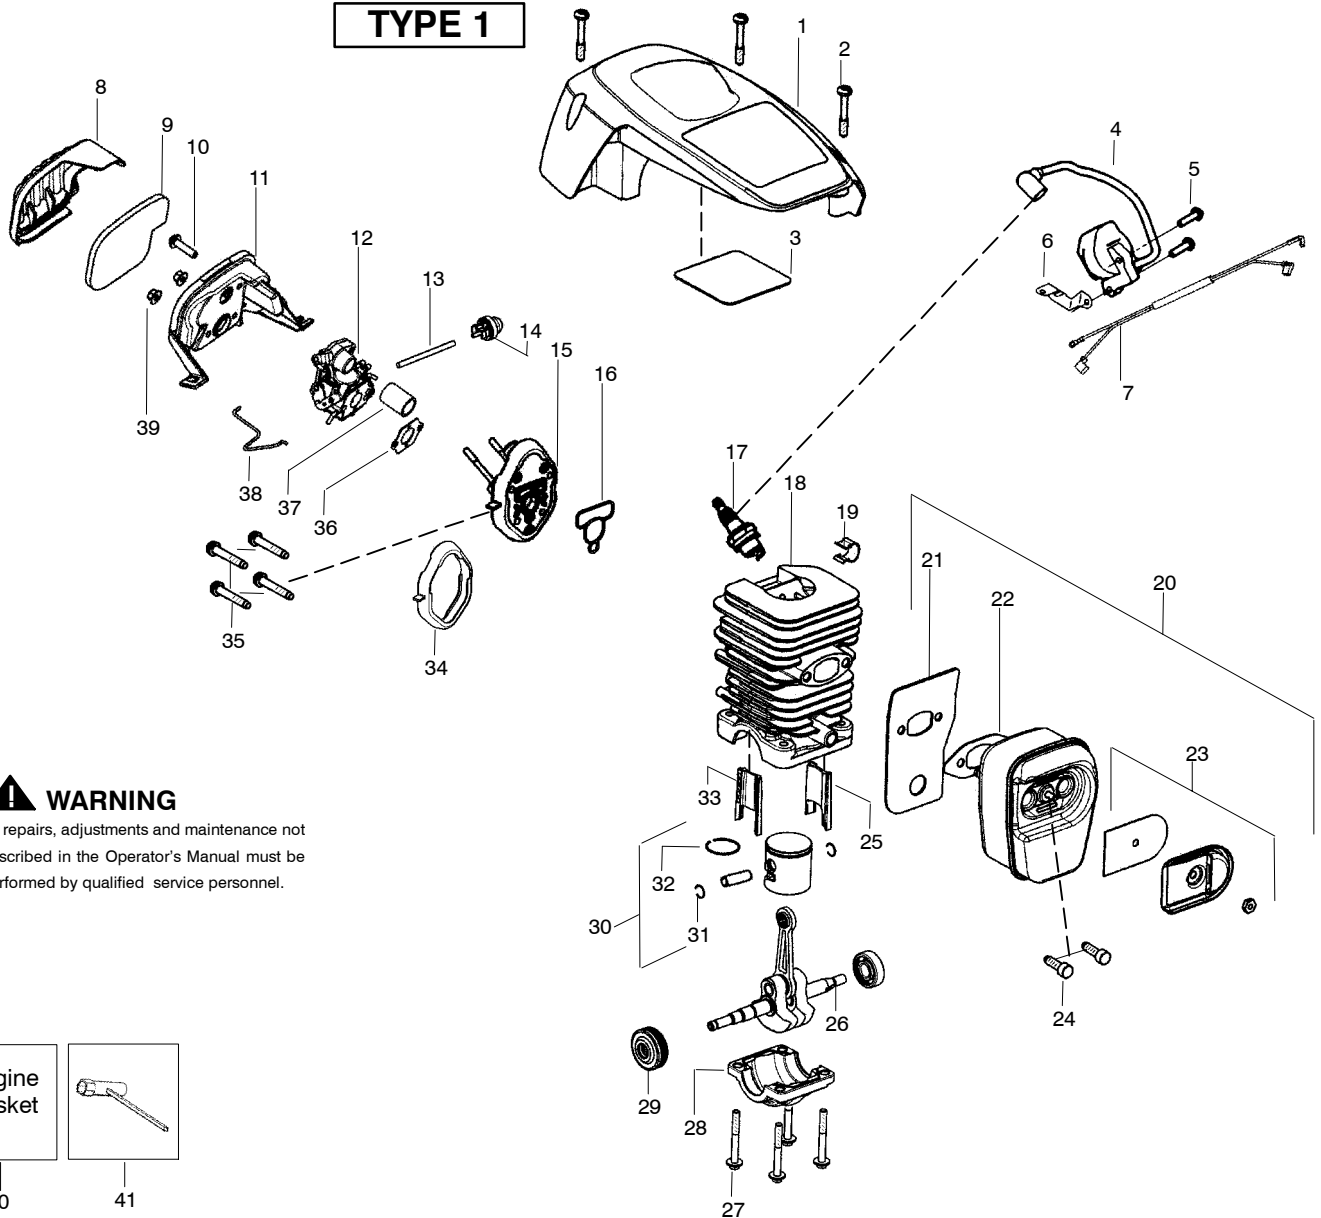

TYPE 1

⚠ WARNING

All repairs, adjustments and maintenance not described in the Operator's Manual must be performed by qualified service personnel.

Ref.	Part No.	Description	Ref.	Part No.	Description	Ref.	Part No.	Description
1.	530058837	Shield-Cylinder (incl. #2,3)	16.	530071894	Gasket-cyl. o-ring (kit)	34.	530071894	Seal-Adaptor (kit)
2.	530016153	Screw	17.	952030150	Accy-Spark Plug (RCJ-7Y)	35.	530016426	Screw
3.	530059006	Reflector-Tape	18.	530071884	Kit-Cylinder (Incl. 25,33)	36.	530071894	Gasket-Carb. (kit)
4.	530039198	Module - Ignition	19.	530016136	Clip-High Tension Lead	37.	530057926	Tube-Intake
5.	530016432	Screw	20.	530071887	Kit-Muffler (Incl. 21,22,23,24)	38.	530057909	Wire-Throttle
6.	530047442	Strap-Ground	21.	530057942	Backplate-Muffler	39.	530016101	Nut-Carb.
7.	530057943	Assy-Wire Harness	22.	530071894	Gasket-Muffler (kit)	40.	530071894	Kit-Gasket (Incl. 16,22,34,36)
8.	530058687	Cover-Air Filter	23.	530071886	Kit-Spark Arrestor	41.	530031163	Wrench-Bar
9.	530057925	Filter-Air	24.	530016338	Bolt-Muffler			Not Shown
10.	530016425	Screw	25.	530057885	Insert-Left (black) Cyl.			
11.	530057892	Housing-Air Filter	26.	530012537	Assy-Crankshaft/Rod			
12.	---	Carburetor	27.	530016417	Bolt			
	530035590	Zama W-26	28.	530057941	Cap-Crankcase			
	530035589	Walbro WTA-30	29.	530056363	Assy-Bearing/Seal		545047535	Manual-Operator
13.	530069216	Kit-Fuel Line (Large)	30.	530071883	Kit-Piston (Incl. 31,32)		530059107	Decal-Warning
14.	530047721	Bulb-Purge "snap-in"	31.	530015697	Retainer-Piston Pin		530058840	Decal-Start/Stop Inst.
15.	530071889	Kit-Carb. Adaptor (Incl. # 16,34,37)	32.	530038729	Ring-Piston			
			33.	530057886	Insert-Right (gray) Cyl.			

✓ = NEW PART NUMBER FOR THIS IPL

* = REFER TO THE SERVICE REFERENCE INDICATED FOR MORE INFORMATION. (LOCATED AT END OF IPL)