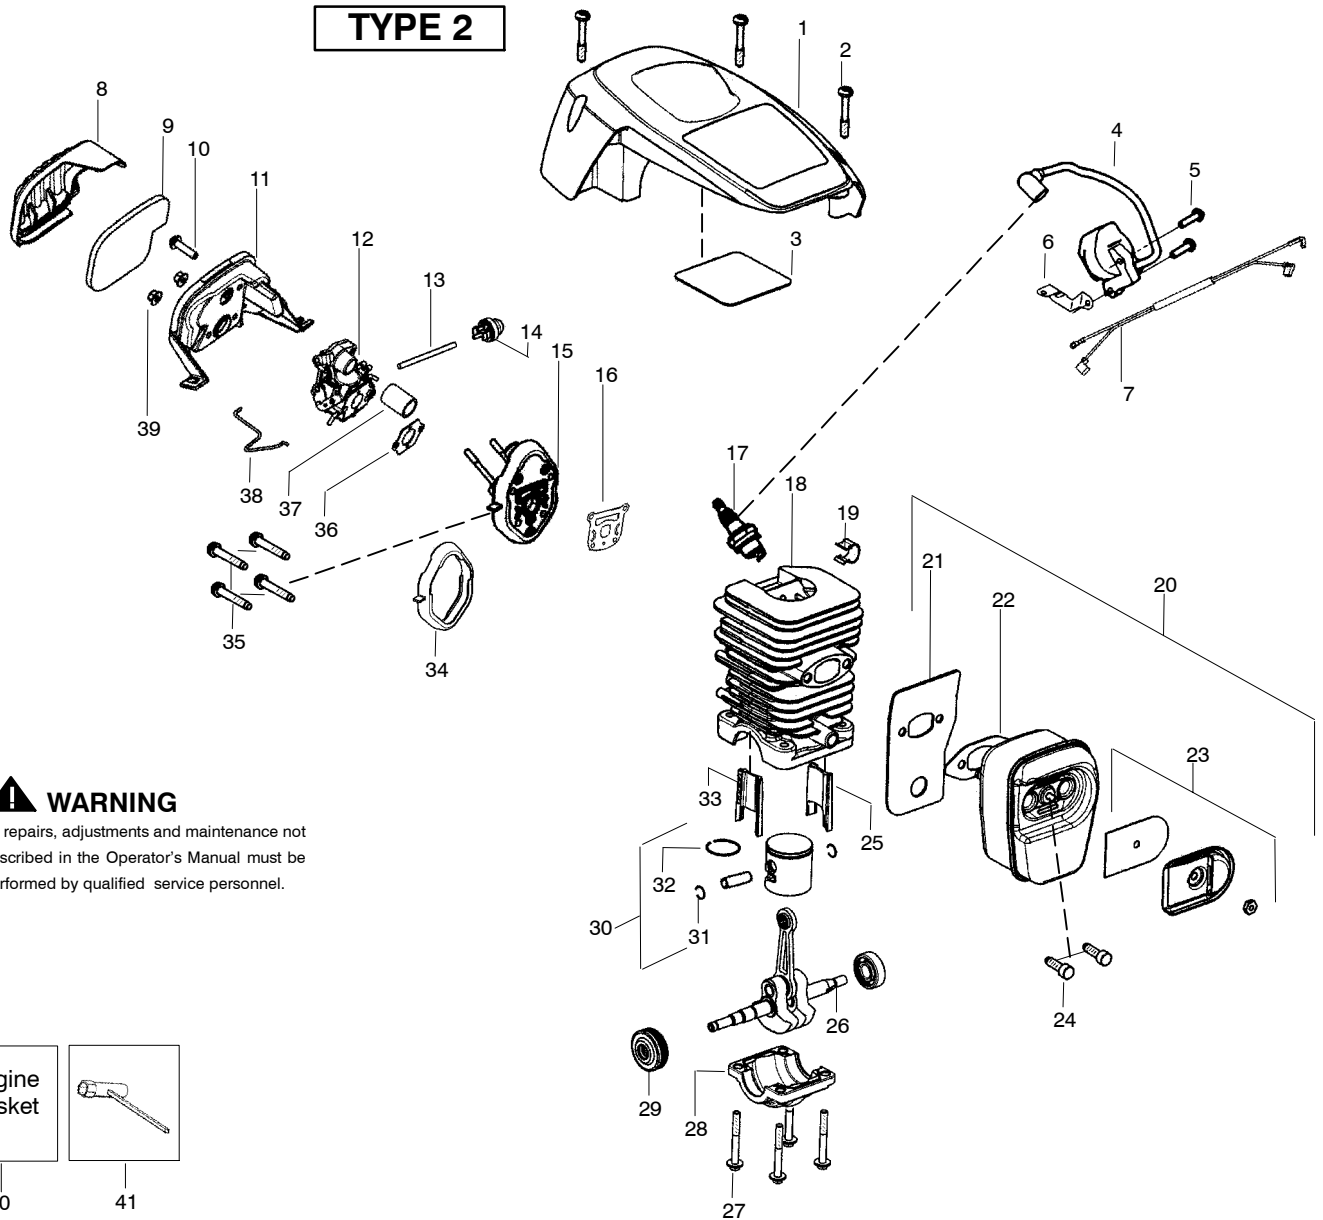

TYPE 2

WARNING

All repairs, adjustments and maintenance not described in the Operator's Manual must be performed by qualified service personnel.

Ref.	Part No.	Description	Ref.	Part No.	Description	Ref.	Part No.	Description
1.	530058838	Shield-Cylinder (incl. #3)	16.	530071894	Gasket-cyl. o-ring (kit)	34.	530071894	Seal-Adaptor (kit)
2.	530016153	Screw	17.	952030150	Accy- Spark Plug (RCJ-7Y)	35.	530016426	Screw
3.	530059006	Reflector-Tape	18.	530071884	Kit-Cylinder (Incl. 25,33)	36.	530071894	Gasket-Carb. (kit)
4.	530039198	Module - Ignition	19.	530016136	Clip-High Tension Lead	37.	530057926	Tube-Intake
5.	530016432	Screw	20.	545006007	Kit-Muffler (Incl .21-23,24)	38.	530057909	Wire-Throttle
6.	530047442	Strap-Ground	21.	530057942	Backplate-Muffler	39.	530016101	Nut-Carb.
7.	530057943	Assy-Wire Harness	22.	530071894	Gasket-Muffler (kit)	40.	530071894	Kit-Gasket (Incl. # 16,22,34,36)
8.	530058687	Cover-Air Filter	23.	545006056	Kit-Spark Arrestor	41.	530031163	Wrench-Bar
9.	530057925	Filter-Air	24.	530016338	Bolt-Muffler			
10.	530016425	Screw	25.	530057885	Insert-Left (black) Cyl.			
11.	530057892	Housing-Air Filter	26.	530012537	Assy-Crankshaft/Rod			
12.	---	Carburetor	27.	530016417	Bolt			
	530035590	Zama W-26	28.	530057941	Cap-Crankcase			Not Shown
13.	530069247	Kit-Fuel Line (Small)	29.	530056363	Assy-Bearing/Seal			
14.	530047721	Bulb-Purge "snap-in"	30.	530071883	Kit-Piston (Incl. 31,32)	✓	545186804	Manual-Operator
15.	530071889	Kit-Carb. Adaptor (Incl. # 16,34,37)	31.	530015697	Retainer-Piston Pin		530059107	Decal-Warning
			32.	530038729	Ring-Piston		530058840	Decal-Start/Stop Inst.
			33.	530057886	Insert-Right (gray) Cyl.			

✓ = NEW PART NUMBER FOR THIS IPL

* = REFER TO THE SERVICE REFERENCE INDICATED FOR MORE INFORMATION. (LOCATED AT END OF IPL)