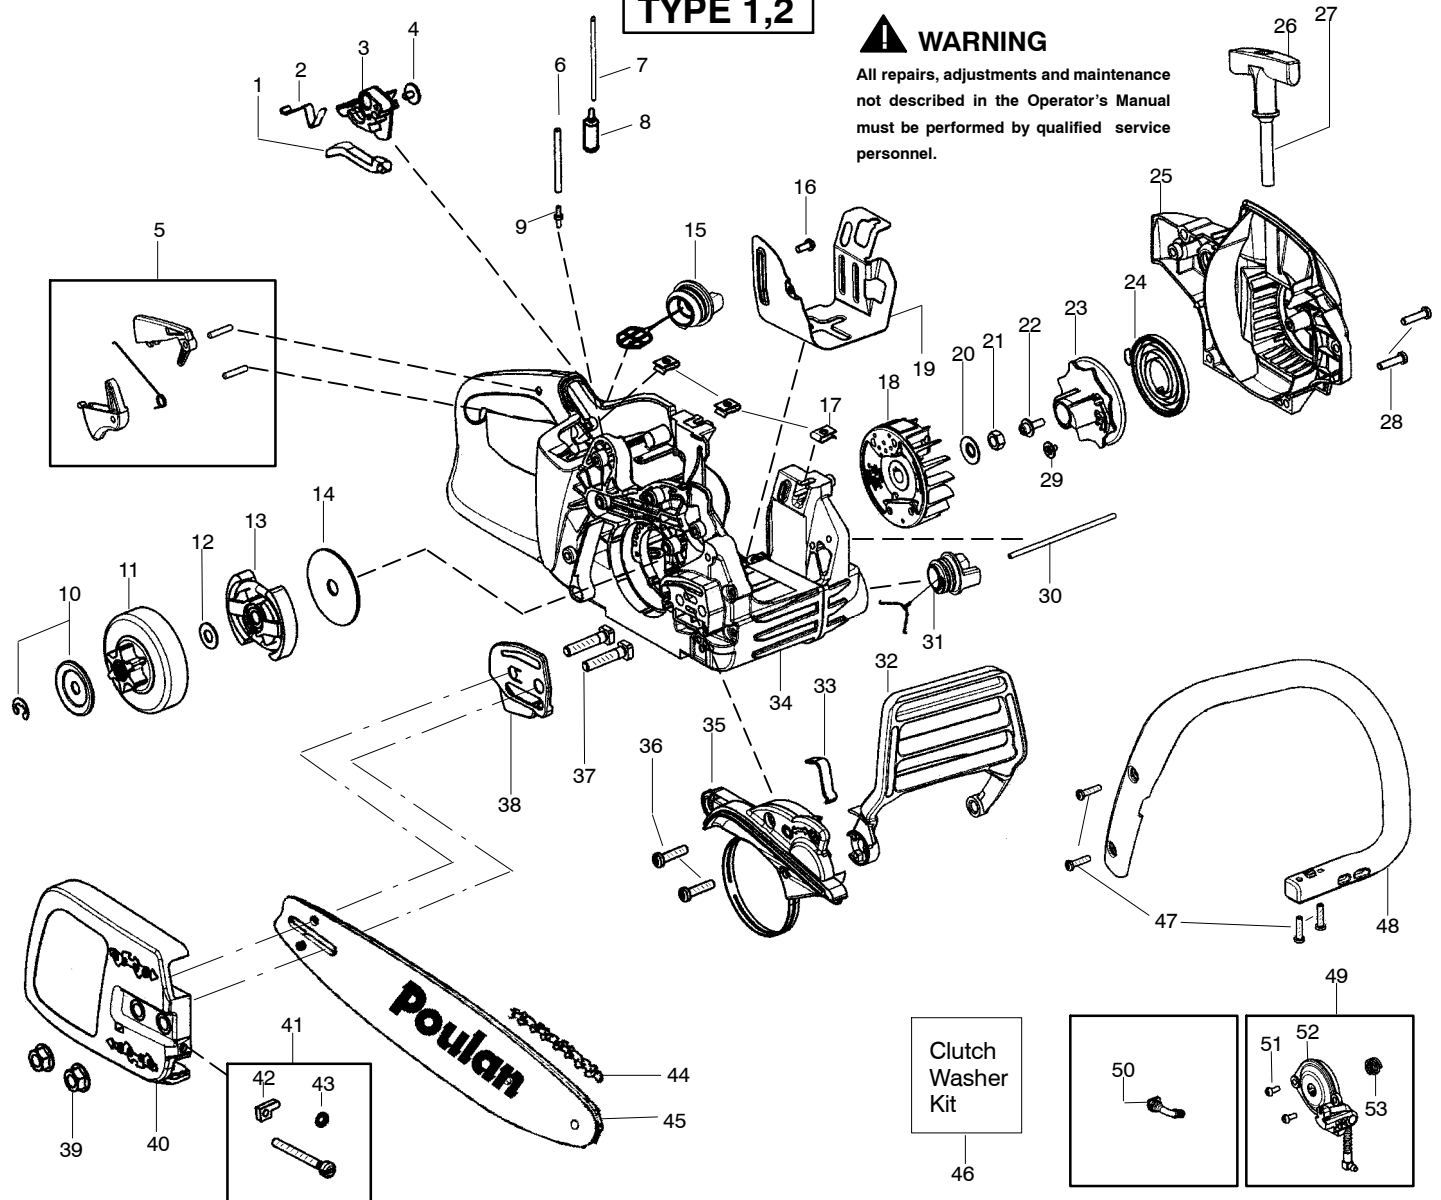

TYPE 1,2

⚠ WARNING

All repairs, adjustments and maintenance not described in the Operator's Manual must be performed by qualified service personnel.

Ref.	Part No.	Description	Ref.	Part No.	Description	Ref.	Part No.	Description
1.	530057893	Knob-Choke	20.	530015127	Washer-Flywheel	40.	530058935	Assy-Clutch Cover (Incl. # 41)
2.	530057908	Spring-Ign. Switch	21.	530016134	Nut-Flywheel	41.	530069611	Kit-Bar Adjust (Incl. 42,43)
3.	530057891	Lever-Ign. Switch	22.	530015920	Screw	42.	530015826	Pin-Bar Adjust
4.	530016080	Screw	23.	530057890	Pulley-Starter	43.	530038593	Retainer-Bar Adjust
5.	530071888	Kit-Trigger/Lockout	24.	530042095	Spring-Starter	44.	952051211	Accy-16" Chain
6.	530069216	Kit-Fuel Line (Large)	25.	530058812	Housing-Fan	45.	952044370	Accy-16" Bar
7.	530069247	Kit-Fuel Line (Small)	26.	530056402	Handle-Starter	46.	530071945	Kit-Clutch Washer (Incl. 10,12)
8.	530095649	Assy-Fuel Pick Up	27.	530069232	Kit-Rope	47.	530016432	Screw
9.	530023877	Fitting-Fuel line	28.	530016432	Screw	48.	530057888	Handle-Front
10.	530071945	Kit-Clutch Washer	29.	530016080	Screw	49.	530071891	Kit-Oil Pump (Incl. 51,52,53)
11.	530057905	Assy-Clutch Drum 3/8"	30.	530058786	Assy-Oil Vent	50.	530057924	Assy-Oil Pick Up
12.	530071945	Kit-Clutch Washer	31.	530057236	Assy-Oil Cap w/ret.	51.	530016064	Screw
13.	530057907	Assy-Clutch	32.	530057897	Handguard	52.	530057931	Assy-Oil Pump
14.	530016419	Washer-Large Clutch	33.	530016416	Spring-Handguard	53.	530037820	Gear-Worm
15.	530047192	Assy-Fuel Cap w/ret	34.	530058863	Assy-Chassis (Incl. 5,6,7,8,9,15,16, 17,19,31,33,37)			
16.	530016064	Screw	35.	530071893	Kit-Chainbrake			
17.	530015922	Nut-"U" type speed	36.	530016432	Screw			
18.	530057937	Assy-Flywheel	37.	530016133	Bolt-Bar			
19.	530057911	Shield-Heat	38.	530057910	Plate-Bar			
			39.	530015917	Nut-Bar			

↗ = NEW PART NUMBER FOR THIS IPL

★ = REFER TO THE SERVICE REFERENCE INDICATED FOR MORE INFORMATION. (LOCATED AT END OF IPL)