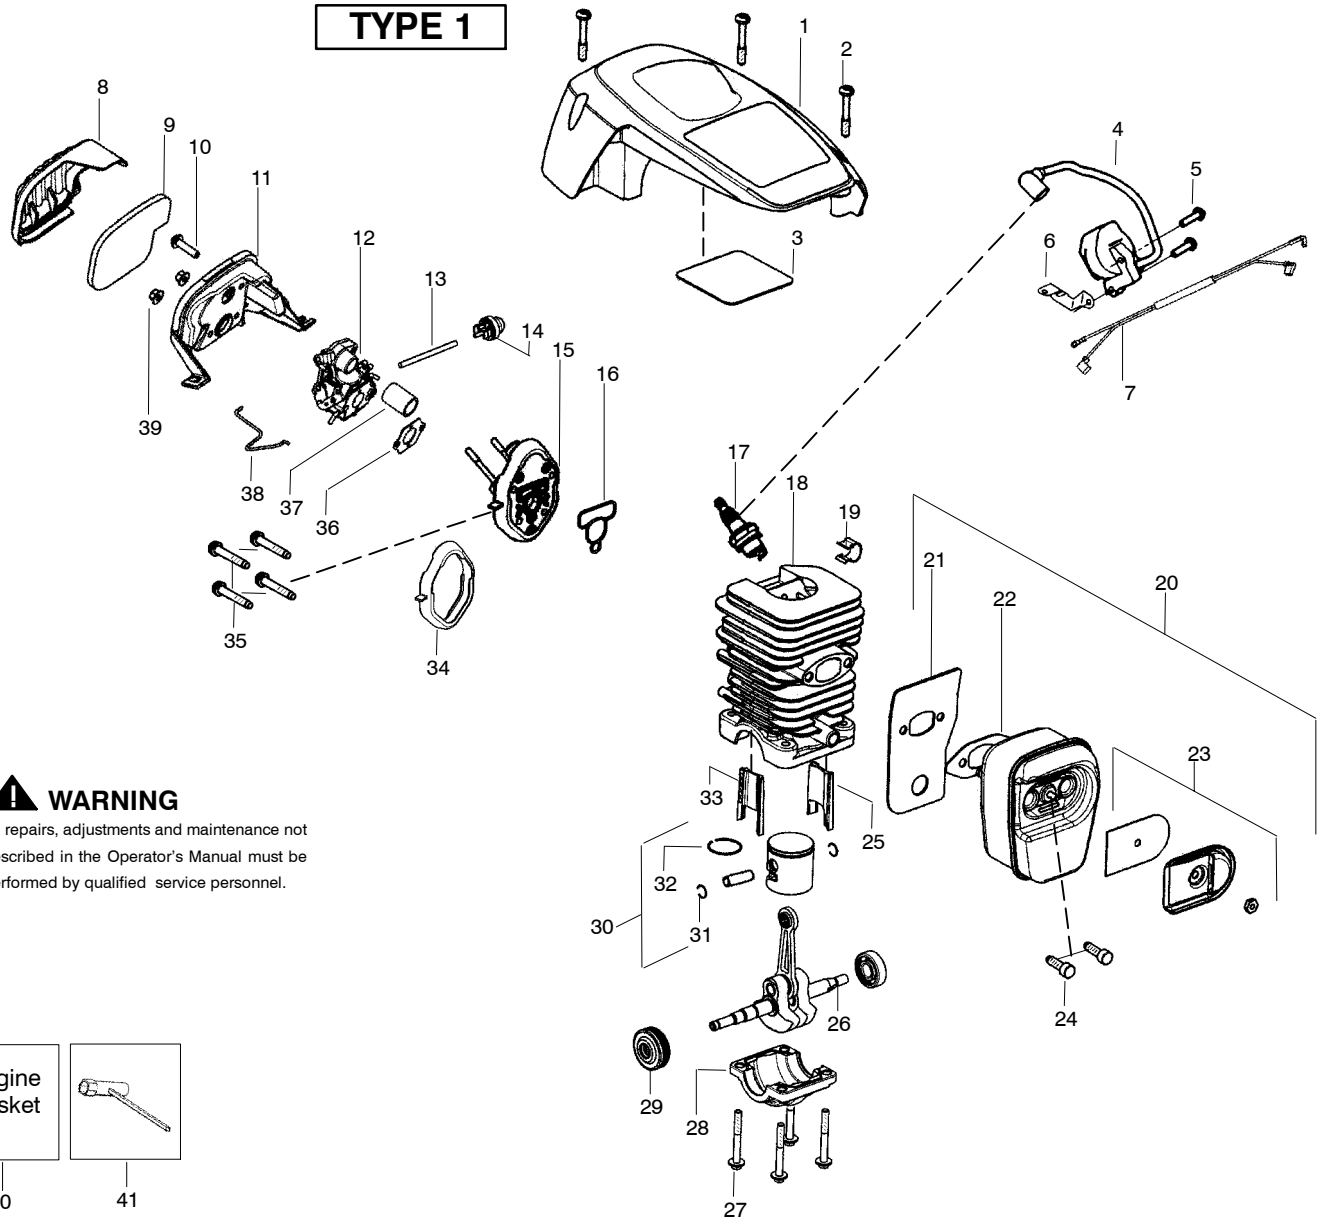

PARTS LIST NO. 530165458		Poulan® PARTS LIST	CHAIN SAW MODEL(s) P3516PR	
DATE 7/03/08	Replaces 530165458 - 6/06/08		NOTE: Illustration may differ from actual model due to design changes	PAGE NO. 2

TYPE 1

WARNING
All repairs, adjustments and maintenance not described in the Operator's Manual must be performed by qualified service personnel.

Ref.	Part No.	Description	Ref.	Part No.	Description	Ref.	Part No.	Description
1.	530058838	Shield-Cylinder (incl. #3)	16.	530071894	Gasket-cyl. o-ring (kit)	34.	530071894	Seal-Adaptor (kit)
2.	530016153	Screw	17.	952030150	Accy-Spark Plug (RCJ-7Y)	35.	530016426	Screw
3.	530059006	Reflector-Tape	18.	530071884	Kit-Cylinder (Incl. 25,33)	36.	530071894	Gasket-Carb. (kit)
4.	530039198	Module - Ignition	19.	530016136	Clip-High Tension Lead	37.	530057926	Tube-Intake
5.	530016432	Screw	20.	530071887	Kit-Muffler (Incl. 21-23,24)	38.	530057909	Wire-Throttle
6.	530047442	Strap-Ground	21.	530057942	Backplate-Muffler	39.	530016101	Nut-Carb.
7.	530057943	Assy-Wire Harness	22.	530071894	Gasket-Muffler (kit)	40.	530071894	Kit-Gasket (Incl. 16,22,34,36)
8.	530058687	Cover-Air Filter	23.	530071886	Kit-Spark Arrestor	41.	530031163	Wrench-Bar
9.	530057925	Filter-Air	24.	530016338	Bolt-Muffler			Not Shown
10.	530016425	Screw	25.	530057885	Insert-Left (black) Cyl.			
11.	530057892	Housing-Air Filter	26.	530012537	Assy-Crankshaft/Rod			
12.	---	Carburetor	27.	530016417	Bolt			
	530035590	Zama W-26	28.	530057941	Cap-Crankcase			
13.	530069247	Kit-Fuel Line (Small)	29.	530056363	Assy-Bearing/Seal			
14.	530047721	Bulb-Purge "snap-in"	30.	530071883	Kit-Piston (Incl. 31,32)	545047535		Manual-Operator
15.	530071889	Kit-Carb. Adaptor (Incl. # 16,34,37)	31.	530015697	Retainer-Piston Pin	530059107		Decal-Warning
			32.	530038729	Ring-Piston	530058840		Decal-Start/Stop Inst.
			33.	530057886	Insert-Right (gray) Cyl.