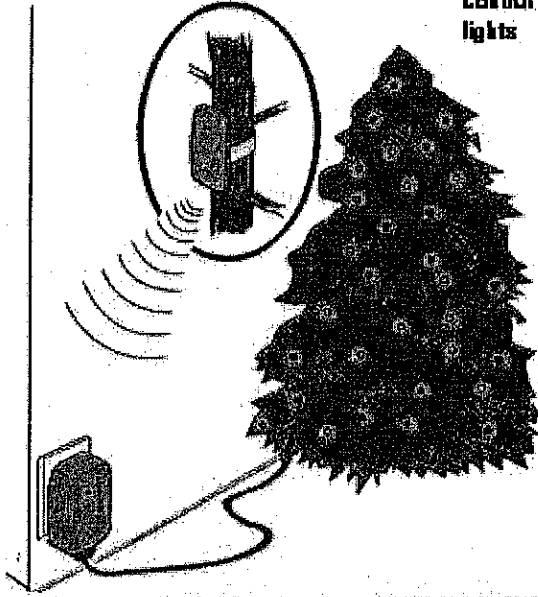

Does Not exist currently in the marketplace.

Safe-Tree Transmitter attaches easily to trunk of live or artificial tree with Velcro strap

Kit includes Key Chain Transmitter to manually Control Tree lights

Safe-Tree Kit Contains:

- Key Chain Transmitter
- Safe-Tree Transmitter
- Remote Control Receiver

Safe-Tree Transmitter de-activates receiver if tree falls

Safe-Tree Remote Control

You can be sure...
if it's Westinghouse