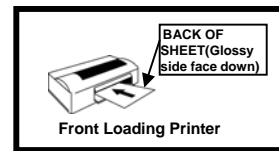

Capture those special moments forever with Printworks Premium Photo 4 x 6. The small size is ideal for printing and sharing your favorite photographs, and fits in standard photo albums and frames.

The high gloss finish creates photo rich snapshots with vibrant colors and crisp details. The heavyweight paper feels just like traditional photos.

Instructions: For best results, read and follow all instructions before proceeding.

Printing Your Image

Printworks Photo papers are compatible with most color inkjet printers.

Test Print: We recommend first printing the image on a plain piece of paper to ensure desired size and location of image. Note: Image quality will not be as good when printed on plain papers.

Load Media: Printworks Premium Photo 4 x 6 has a printable and non-printable side. Load a single sheet of paper into your printer according to your printer type. (Refer to below diagrams) The image is to be printed on the glossy or coated side of paper. Although some printers may allow stack feeding, **we recommend single sheet feeding.**

PRINTER SETTINGS

Printworks Premium Photo 4 x 6 is compatible with most inkjet printers. Select printer settings from the chart below:

	Media Type	Print Quality	Paper Size	Other
HEWLETT PACKARD 600, 700, 800, 900, 1000, 1200, 2000 SERIES	HP Premium Photo Paper Glossy	Best	Borderless 4X6	--
HEWLETT PACKARD Photo Smart P1000, P1100, P1200, P1300 SERIES	HP Premium Photo Paper Glossy	Best	Borderless 4X6	--
CANON S200, S300, S400, S500, S600, S800 SERIES	Photo Paper Pro	Fine (Custom: Set)	4x6 Orientation: Landscape Check Borderless Printing	--
CANON S600, S630, Pixma IP4000, IP6000D SERIES	Glossy Photo	High	4x6 Orientation: Landscape Check Borderless Printing	Effects> Auto, Image & Photo Optimizer
EPSON 400, 600, 700, 800 & 900	Premium Glossy Photo Paper	Mode: Custom Custom Settings: Advanced Print Quality: Best Photo High Speed: Off	Borderless 4X6	--
EPSON STYLUS PHOTO 700, 800, 900, 1200 & 2200, R200 & R380 SERIES	Premium Glossy Photo Paper	Mode: Custom Custom Settings: Advanced Print Quality: Best Photo Turn Off Photo Enhanced High Speed: Off	Borderless 4X6	--
LEXMARK 5000, 7000 & Z SERIES	Glossy Photo Paper	High	Customize: 4x6 Orientation: Landscape	Natural Color

-for brands and models not shown above, refer to your printer manual for instructions on settings for glossy photo papers or visit our website for the most up-to-date settings: www.myprintworks.com