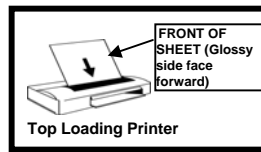

Capture those special moments forever with Printworks Premium Photo 4 x 6. The small size is ideal for printing and sharing your favorite photographs, and fits in standard photo albums and frames.

The high gloss finish creates photo rich snapshots with vibrant colors and crisp details. The heavyweight paper feels just like traditional photos.

Instructions: For best results, read and follow all instructions before proceeding.

Printing Your Image

Printworks Photo papers are compatible with most color inkjet printers.

Test Print: We recommend first printing the image on a plain piece of paper to ensure desired size and location of image. Note: Image quality will not be as good when printed on plain papers.

Load Media: Printworks Premium Photo 4 x 6 has a printable and non-printable side. Load a single sheet of paper into your printer according to your printer type. (Refer to below diagrams) The image is to be printed on the glossy or coated side of paper. Although some printers may allow stack feeding, **we recommend single sheet feeding.**

PRINTER SETTINGS

Printworks Premium Photo 4 x 6 is compatible with most inkjet printers. Select printer settings from the chart below:

	Media Type	Print Quality	Paper Size	Other
HEWLETT PACKARD 600, 700, 800, 900, 1000, 1200, 2000 SERIES	HP Premium Photo Paper Glossy	Best	Borderless 4X6	--
HEWLETT PACKARD Photo Smart P1000, P1100, P1200, P1300 SERIES	HP Premium Photo Paper Glossy	Best	Borderless 4X6	--
CANON S200, S300, S400, S500, S600, S800 SERIES	Photo Paper Pro	Fine (Custom: Set)	4x6 Orientation: Landscape Check Borderless Printing	--
CANON S600, S630, Pixma IP4000, IP6000D SERIES	Glossy Photo	High	4x6 Orientation: Landscape Check Borderless Printing	Effects> Auto, Image & Photo Optimizer
EPSON 400, 600, 700, 800 & 900	Premium Glossy Photo Paper	Mode: Custom Custom Settings: Advanced Print Quality: Best Photo High Speed: Off	Borderless 4X6	--
EPSON STYLUS PHOTO 700, 800, 900, 1200 & 2200, R200 & R380 SERIES	Premium Glossy Photo Paper	Mode: Custom Custom Settings: Advanced Print Quality: Best Photo Turn Off Photo Enhanced High Speed: Off	Borderless 4X6	--
LEXMARK 5000, 7000 & Z SERIES	Glossy Photo Paper	High	Customize: 4x6 Orientation: Landscape	Natural Color

-for brands and models not shown above, refer to your printer manual for instructions on settings for glossy photo papers or visit our website for the most up-to-date settings: www.myprintworks.com