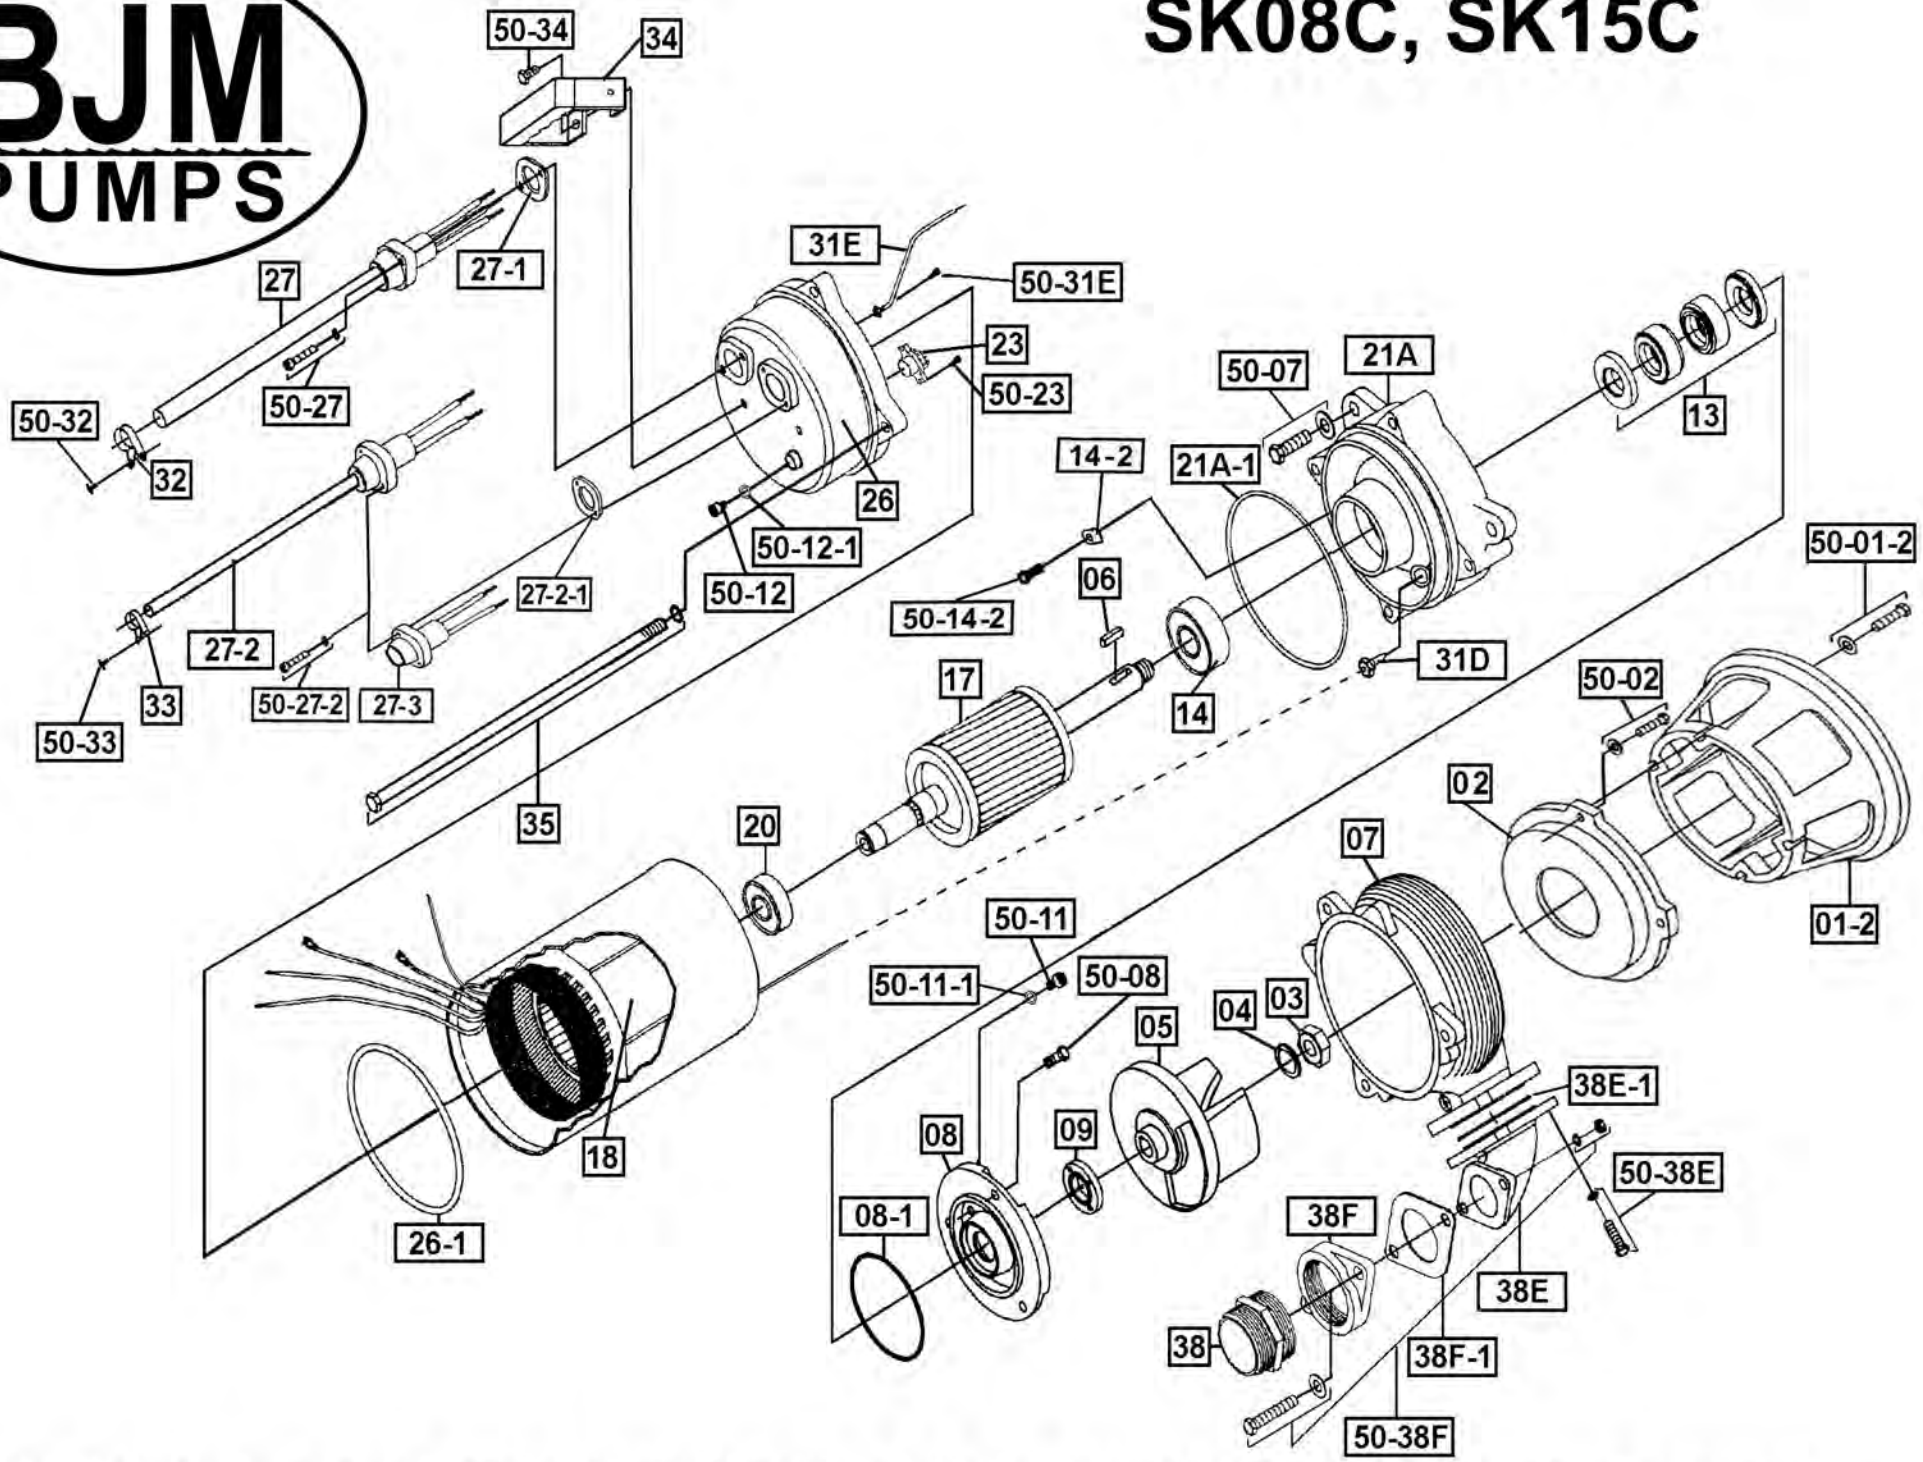

# SK750C, SK1500C

**NOTE:** SK Series pumps come with Seal Minder Cord (Pos# 27-2). Seal Minder Cap (Pos# 27-3) is an optional component.

# SK08C, SK15C

NOTE: SK Series pumps come with Seal Minder Cord (Pos# 27-2). Seal Minder Cap (Pos# 27-3) is an optional component.

# SK22C, SK37C

NOTE: SK Series pumps come with Seal Minder Cord (Pos# 27-2). Seal Minder Cap (Pos# 27-3) is an optional component.

# SK55C, SK75C

**NOTE: SK Series pumps come with Seal Minder Cord (Pos# 27-2). Seal Minder Cap (Pos# 27-3) is an optional component.**