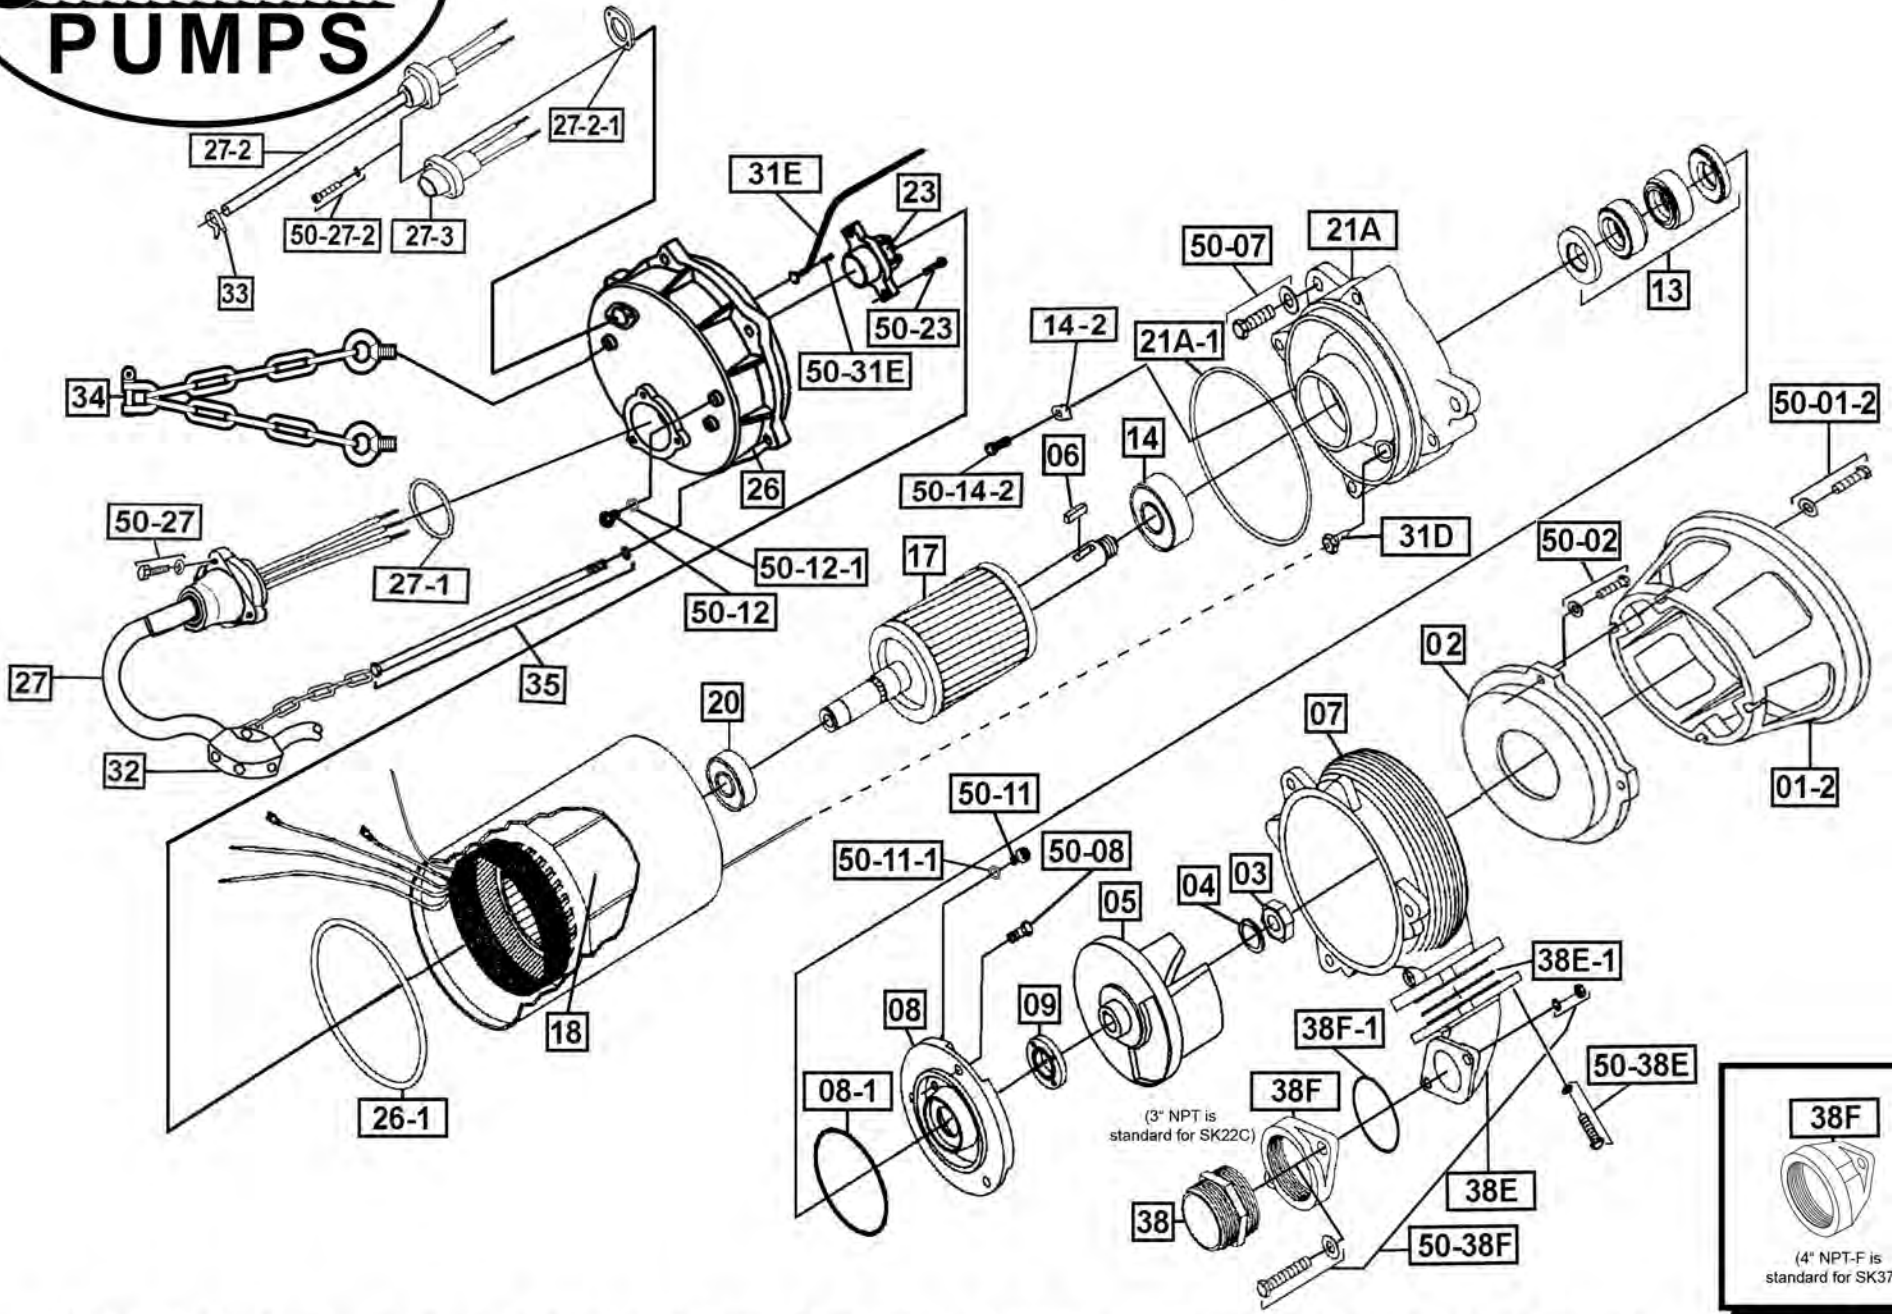

# SK750C, SK1500C

**NOTE:** SK Series pumps come with Seal Minder Cord (Pos# 27-2). Seal Minder Cap (Pos# 27-3) is an optional component.

# SK08C, SK15C

NOTE: SK Series pumps come with Seal Minder Cord (Pos# 27-2). Seal Minder Cap (Pos# 27-3) is an optional component.

# SK22C, SK37C

NOTE: SK Series pumps come with Seal Minder Cord (Pos# 27-2). Seal Minder Cap (Pos# 27-3) is an optional component.

# SK55C, SK75C

**NOTE: SK Series pumps come with Seal Minder Cord (Pos# 27-2). Seal Minder Cap (Pos# 27-3) is an optional component.**