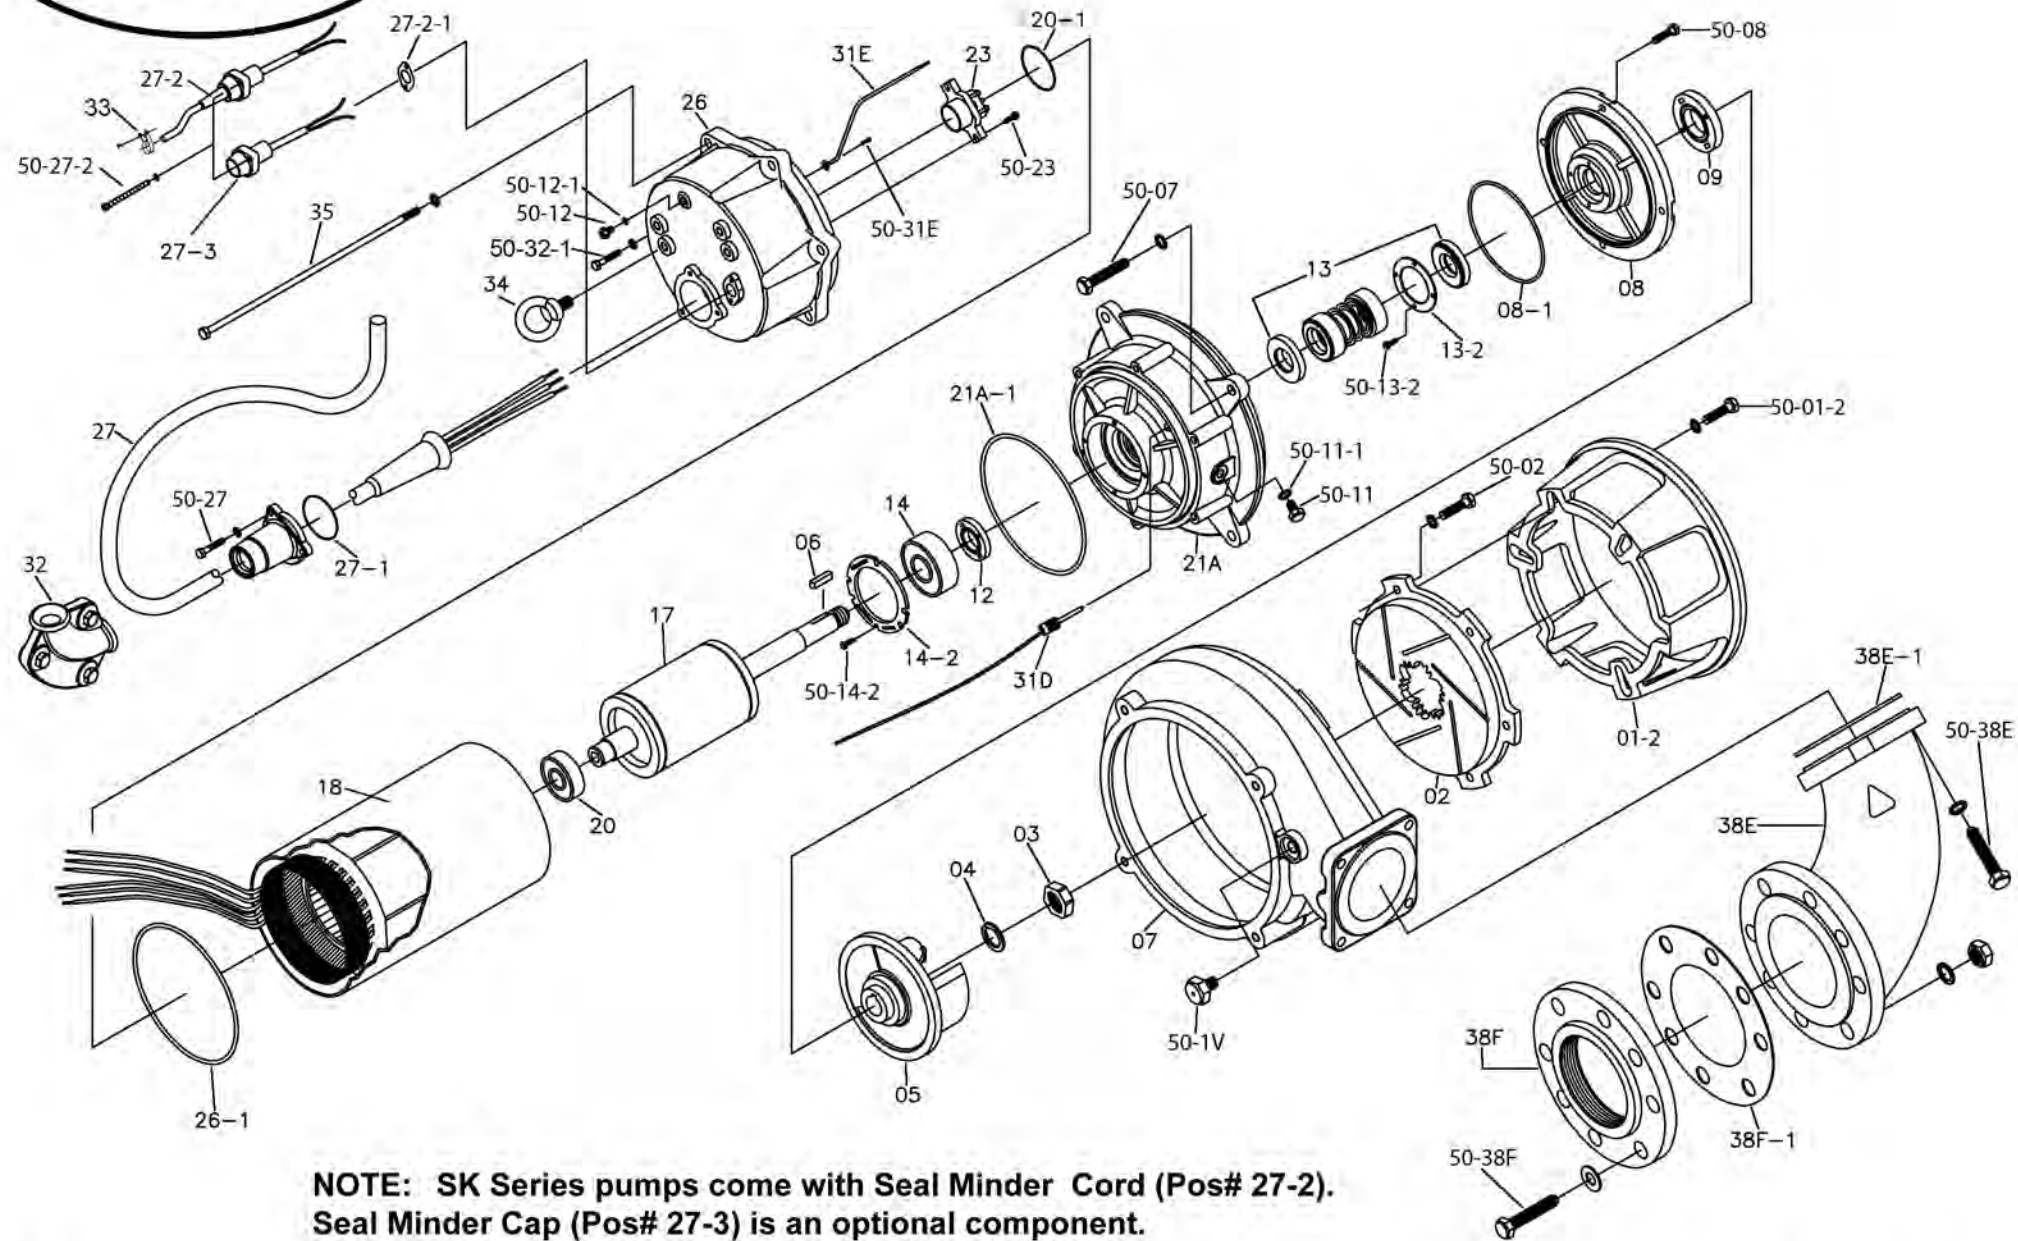

# SK750C, SK1500C

**NOTE:** SK Series pumps come with Seal Minder Cord (Pos# 27-2). Seal Minder Cap (Pos# 27-3) is an optional component.

# SK08C, SK15C

NOTE: SK Series pumps come with Seal Minder Cord (Pos# 27-2). Seal Minder Cap (Pos# 27-3) is an optional component.

# SK22C, SK37C

NOTE: SK Series pumps come with Seal Minder Cord (Pos# 27-2). Seal Minder Cap (Pos# 27-3) is an optional component.

# SK55C, SK75C

**NOTE: SK Series pumps come with Seal Minder Cord (Pos# 27-2). Seal Minder Cap (Pos# 27-3) is an optional component.**