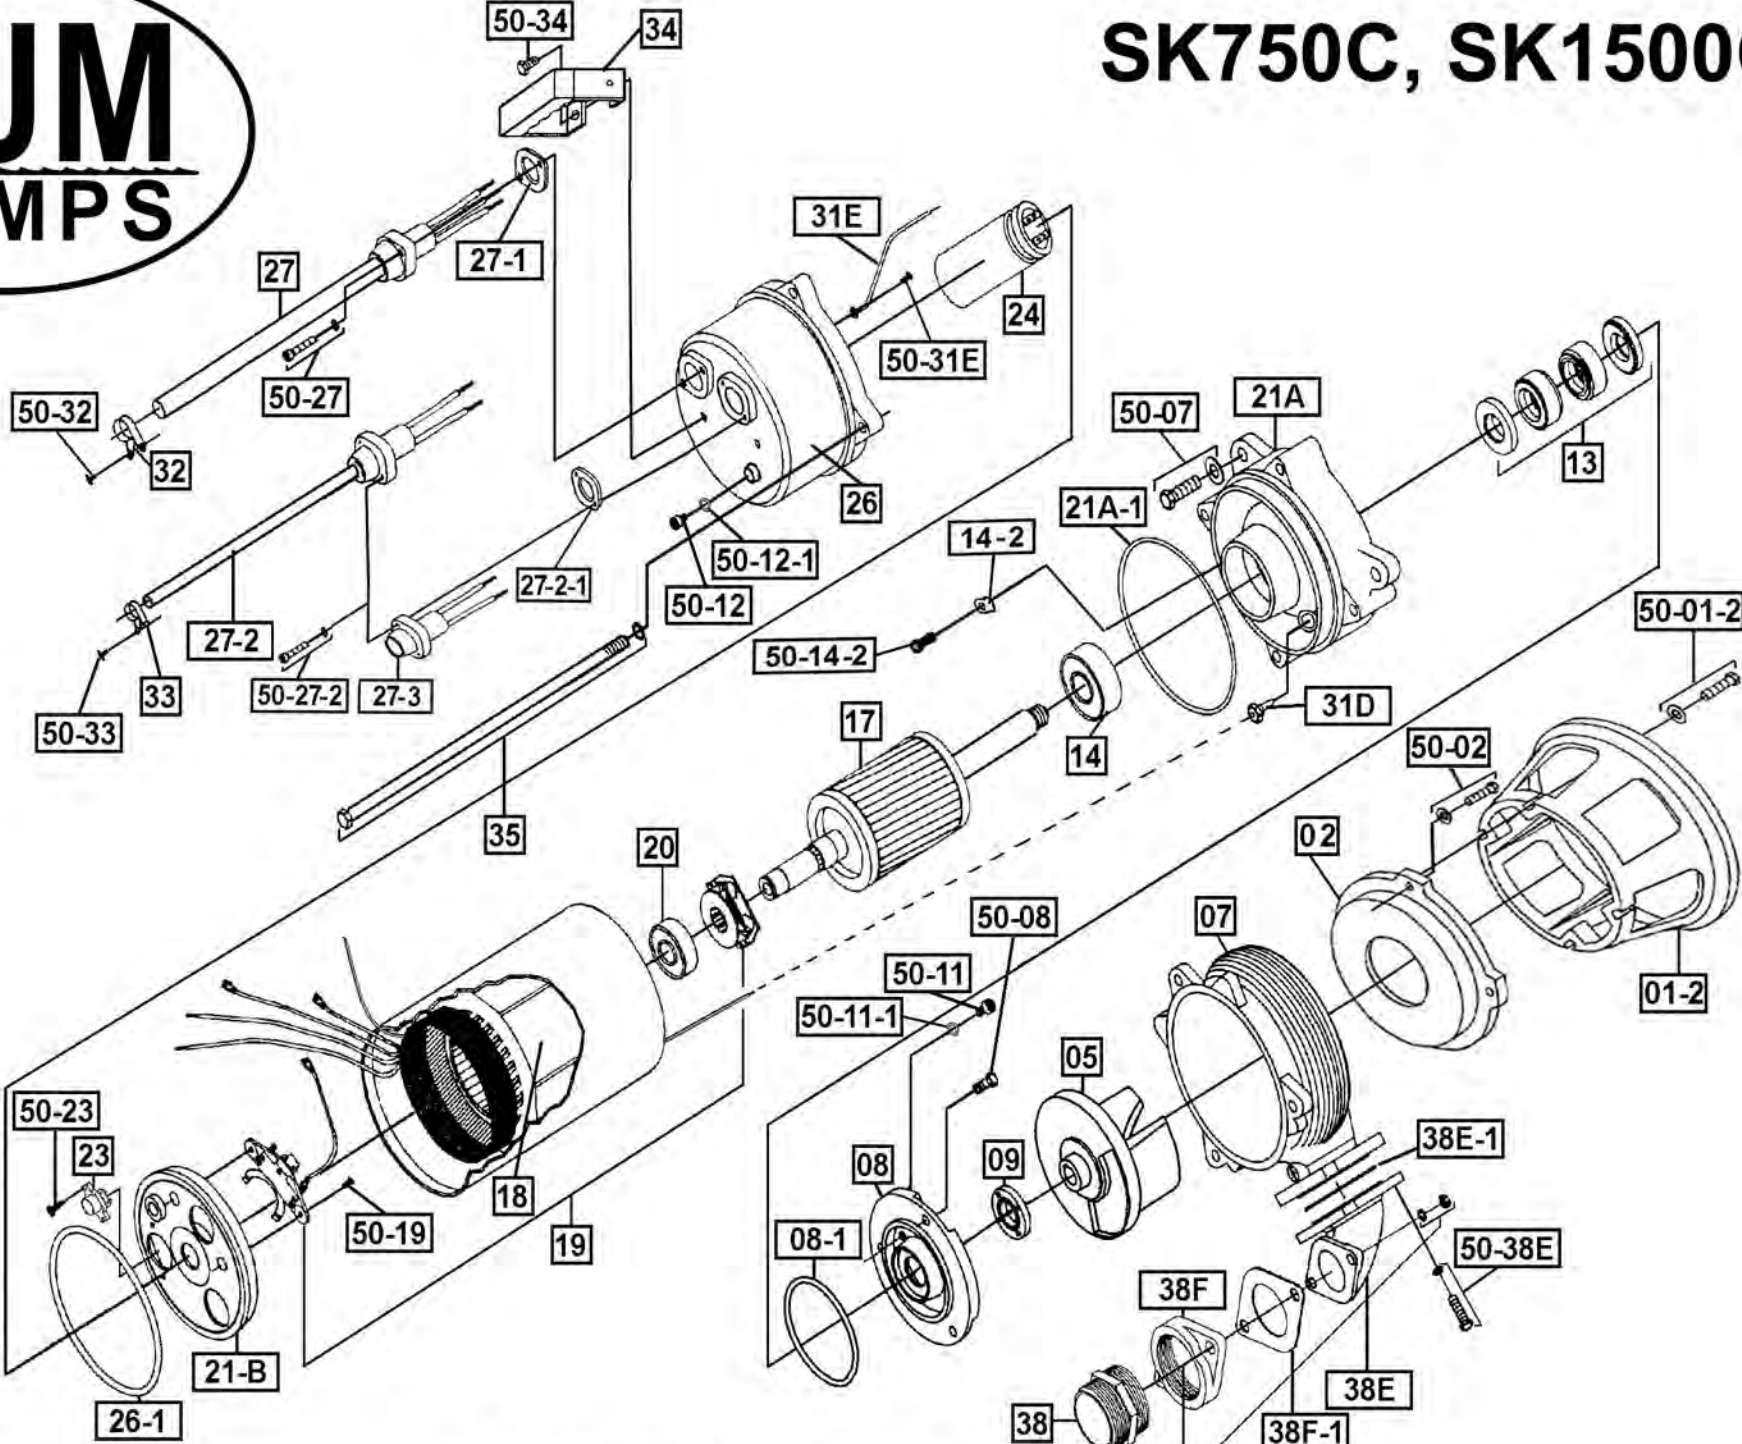

# SK750C, SK1500C

**NOTE:** SK Series pumps come with Seal Minder Cord (Pos# 27-2). Seal Minder Cap (Pos# 27-3) is an optional component.

# SK08C, SK15C

NOTE: SK Series pumps come with Seal Minder Cord (Pos# 27-2). Seal Minder Cap (Pos# 27-3) is an optional component.

# SK22C, SK37C

NOTE: SK Series pumps come with Seal Minder Cord (Pos# 27-2). Seal Minder Cap (Pos# 27-3) is an optional component.

# SK55C, SK75C

**NOTE: SK Series pumps come with Seal Minder Cord (Pos# 27-2). Seal Minder Cap (Pos# 27-3) is an optional component.**