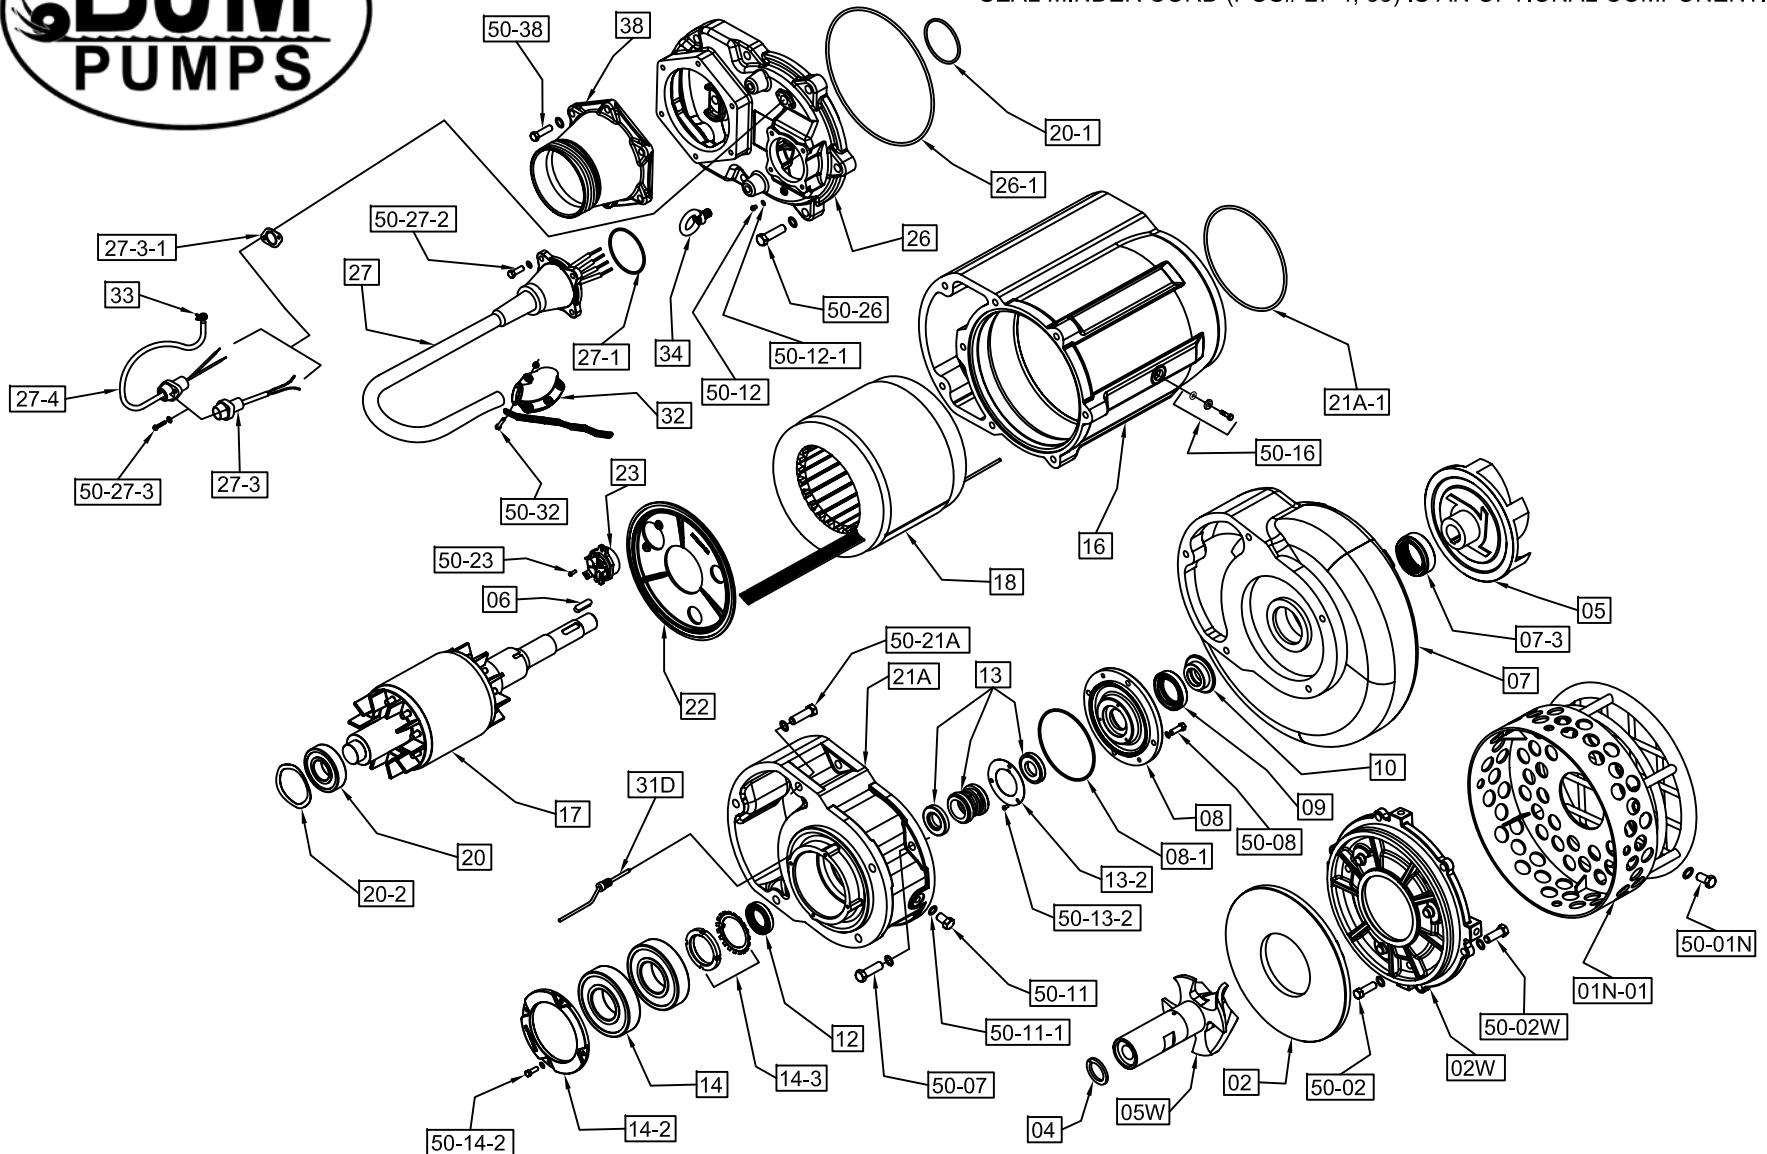

KZN37,37R, 55, 55R 55CH, 55CHR, 75 75R

NOTE: KZN Series pumps come with Seal Minder cap (Pos# 27-3). Seal Minder cord (Pos# 27-4, 33) is an optional component.

KZN110, 110R, 110H, 110HR 150, 150R, 150L, 150LR

NOTE: KZN Series pumps come with Seal Minder cap (Pos# 27-3).
Seal Minder cord (Pos# 27-4, 33) is an optional component.

KZN220, 220R, 220L, 220LR

NOTE: KZN SERIES PUMPS COME WITH SEAL MINDER CAP (POS# 27-3).
SEAL MINDER CORD (POS# 27-4, 33) IS AN OPTIONAL COMPONENT.

BJM PUMPS - 123 SPENCER PLAIN ROAD, OLD SAYBROOK, CT 06475 - PHONE: 860-399-5937 - FAX: 860-399-7784

REVISION 2/24/2012

Page 1 of 1

SPECIFICATIONS SUBJECT TO CHANGE WITHOUT NOTICE