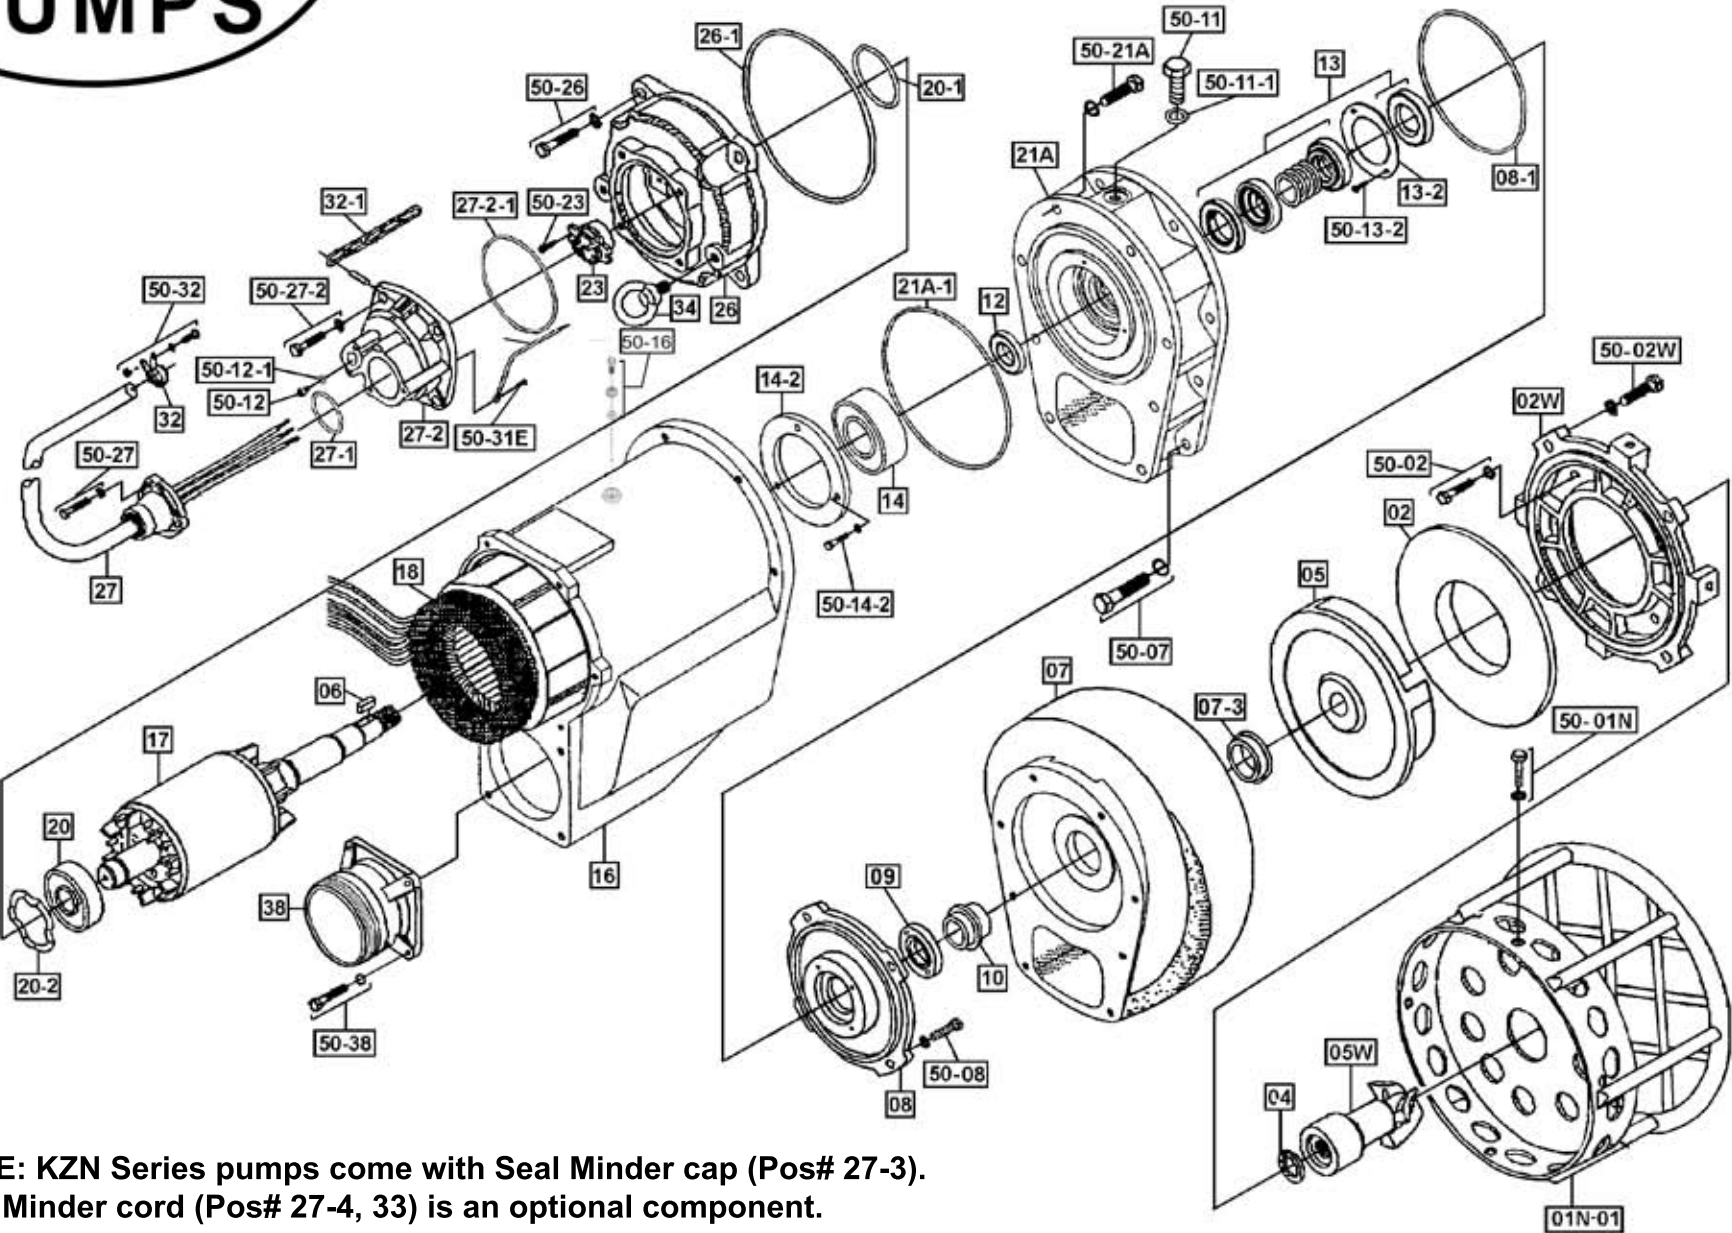

KZN37,37R, 55, 55R 55CH, 55CHR, 75 75R

NOTE: KZN Series pumps come with Seal Minder cap (Pos# 27-3). Seal Minder cord (Pos# 27-4, 33) is an optional component.

KZN110, 110R, 110H, 110HR 150, 150R, 150L, 150LR

NOTE: KZN Series pumps come with Seal Minder cap (Pos# 27-3).
Seal Minder cord (Pos# 27-4, 33) is an optional component.

KZN220, 220R, 220L, 220LR

NOTE: KZN SERIES PUMPS COME WITH SEAL MINDER CAP (POS# 27-3).
SEAL MINDER CORD (POS# 27-4, 33) IS AN OPTIONAL COMPONENT.