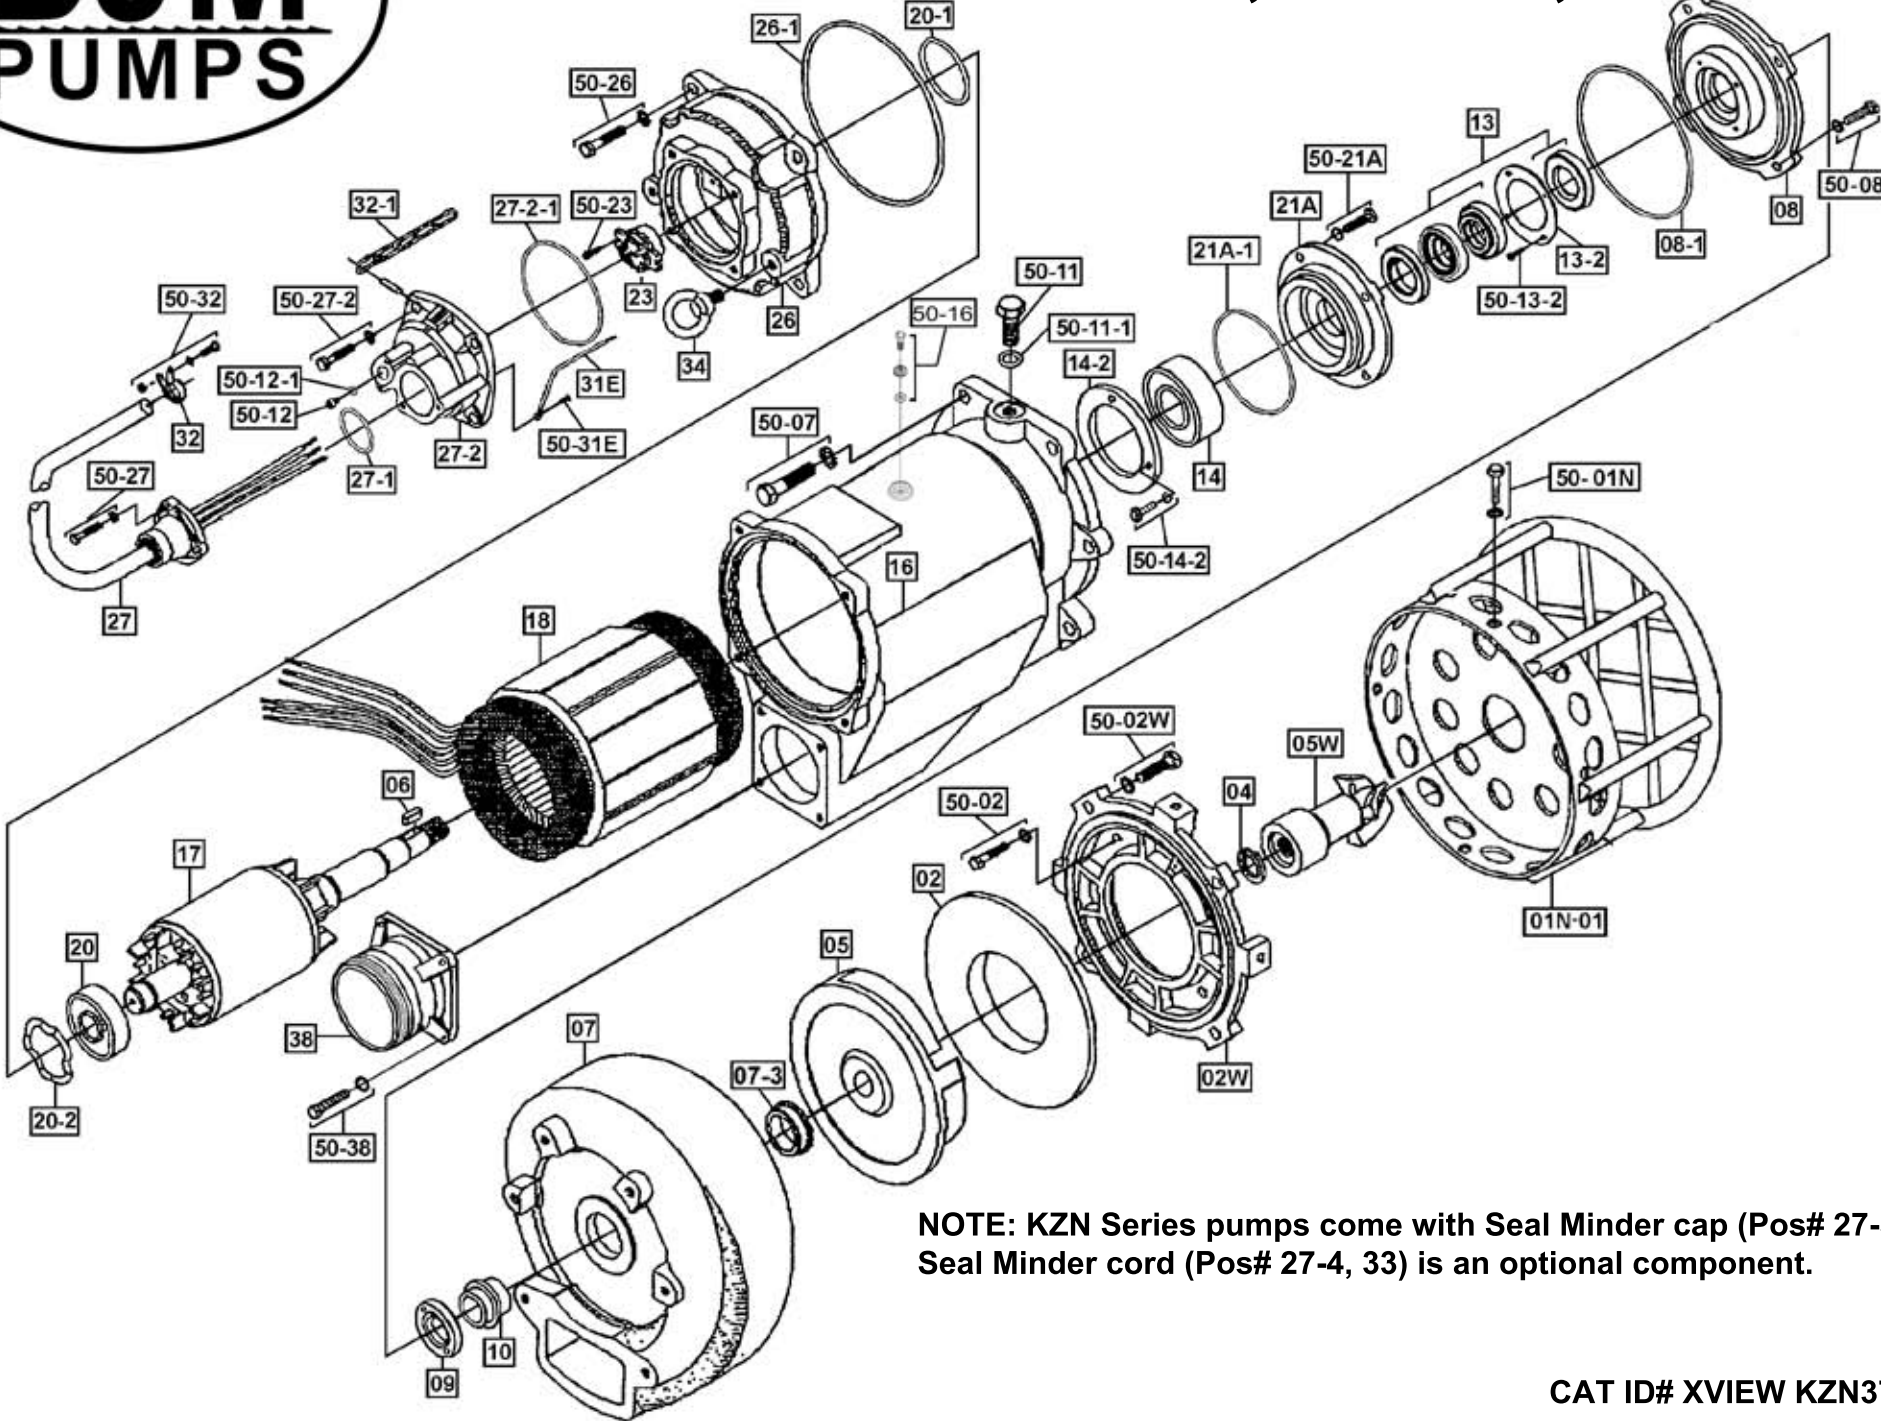

KZN37,37R, 55, 55R 55CH, 55CHR, 75 75R

NOTE: KZN Series pumps come with Seal Minder cap (Pos# 27-3). Seal Minder cord (Pos# 27-4, 33) is an optional component.

KZN110, 110R, 110H, 110HR 150, 150R, 150L, 150LR

NOTE: KZN Series pumps come with Seal Minder cap (Pos# 27-3).
Seal Minder cord (Pos# 27-4, 33) is an optional component.

KZN220, 220R, 220L, 220LR

NOTE: KZN SERIES PUMPS COME WITH SEAL MINDER CAP (POS# 27-3).
SEAL MINDER CORD (POS# 27-4, 33) IS AN OPTIONAL COMPONENT.