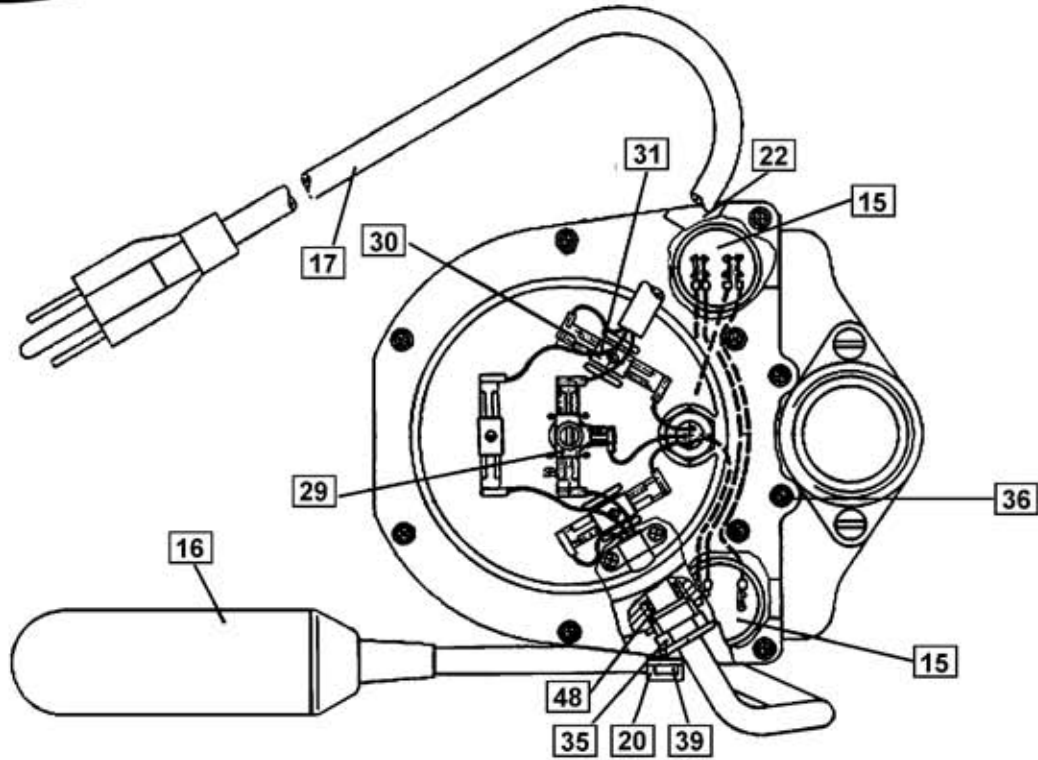

# PERFECTA SERIES SINGLE PHASE, 115V, 60Hz

POWER CABLE WIRING	
BLACK	HOT WIRE
WHITE	NEUTRAL WIRE
GREEN	GROUND WIRE