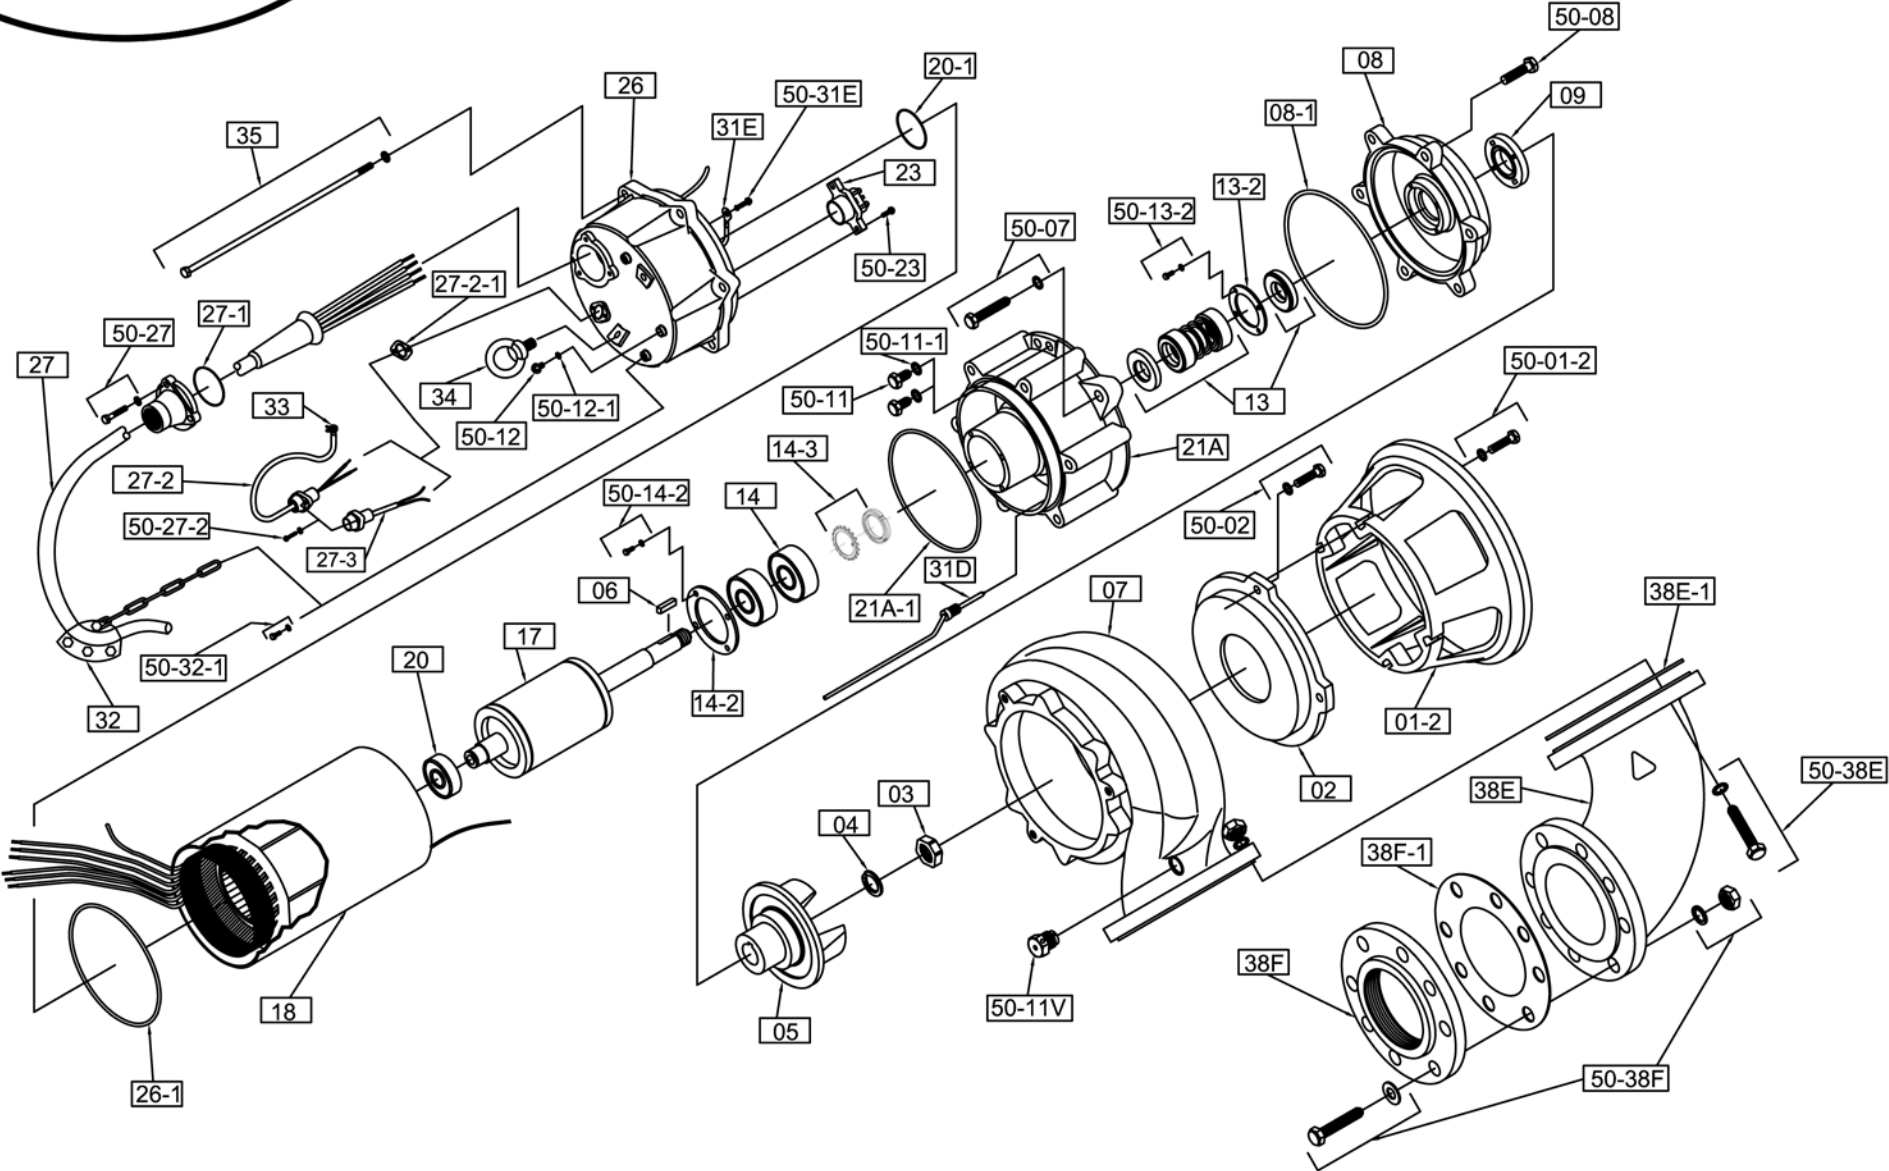

SKX750CSS, SKX1500CSS

(Precision Cast 316SS)

NOTE: SKX Series pumps come with Seal Minder Cord (Pos# 27-2). Seal Minder Cap (Pos# 27-3) is an optional component.

SKX08CSS, SKX15CSS

(Precision Cast 316SS)

NOTE: SKX Series pumps come with Seal Minder Cord (Pos# 27-2).
Seal Minder Cap (Pos# 27-3) is an optional component.

SKX22CSS, SKX37CSS

(Precision Cast 316SS)

NOTE: SKX Series pumps come with Seal Minder Cord (Pos# 27-2). Seal Minder Cap (Pos# 27-3) is an optional component.

SKX55CSSC, SKX75CSS

NOTE: SKX Series pumps come with Seal Minder Cord (Pos# 27-2). Seal Minder Cap (Pos# 27-3) is an optional component.

SKX110CSSC, SKX150CSS

NOTE: SKX Series pumps come with Seal Minder Cord (Pos# 27-2). Seal Minder Cap (Pos# 27-3) is an optional component.