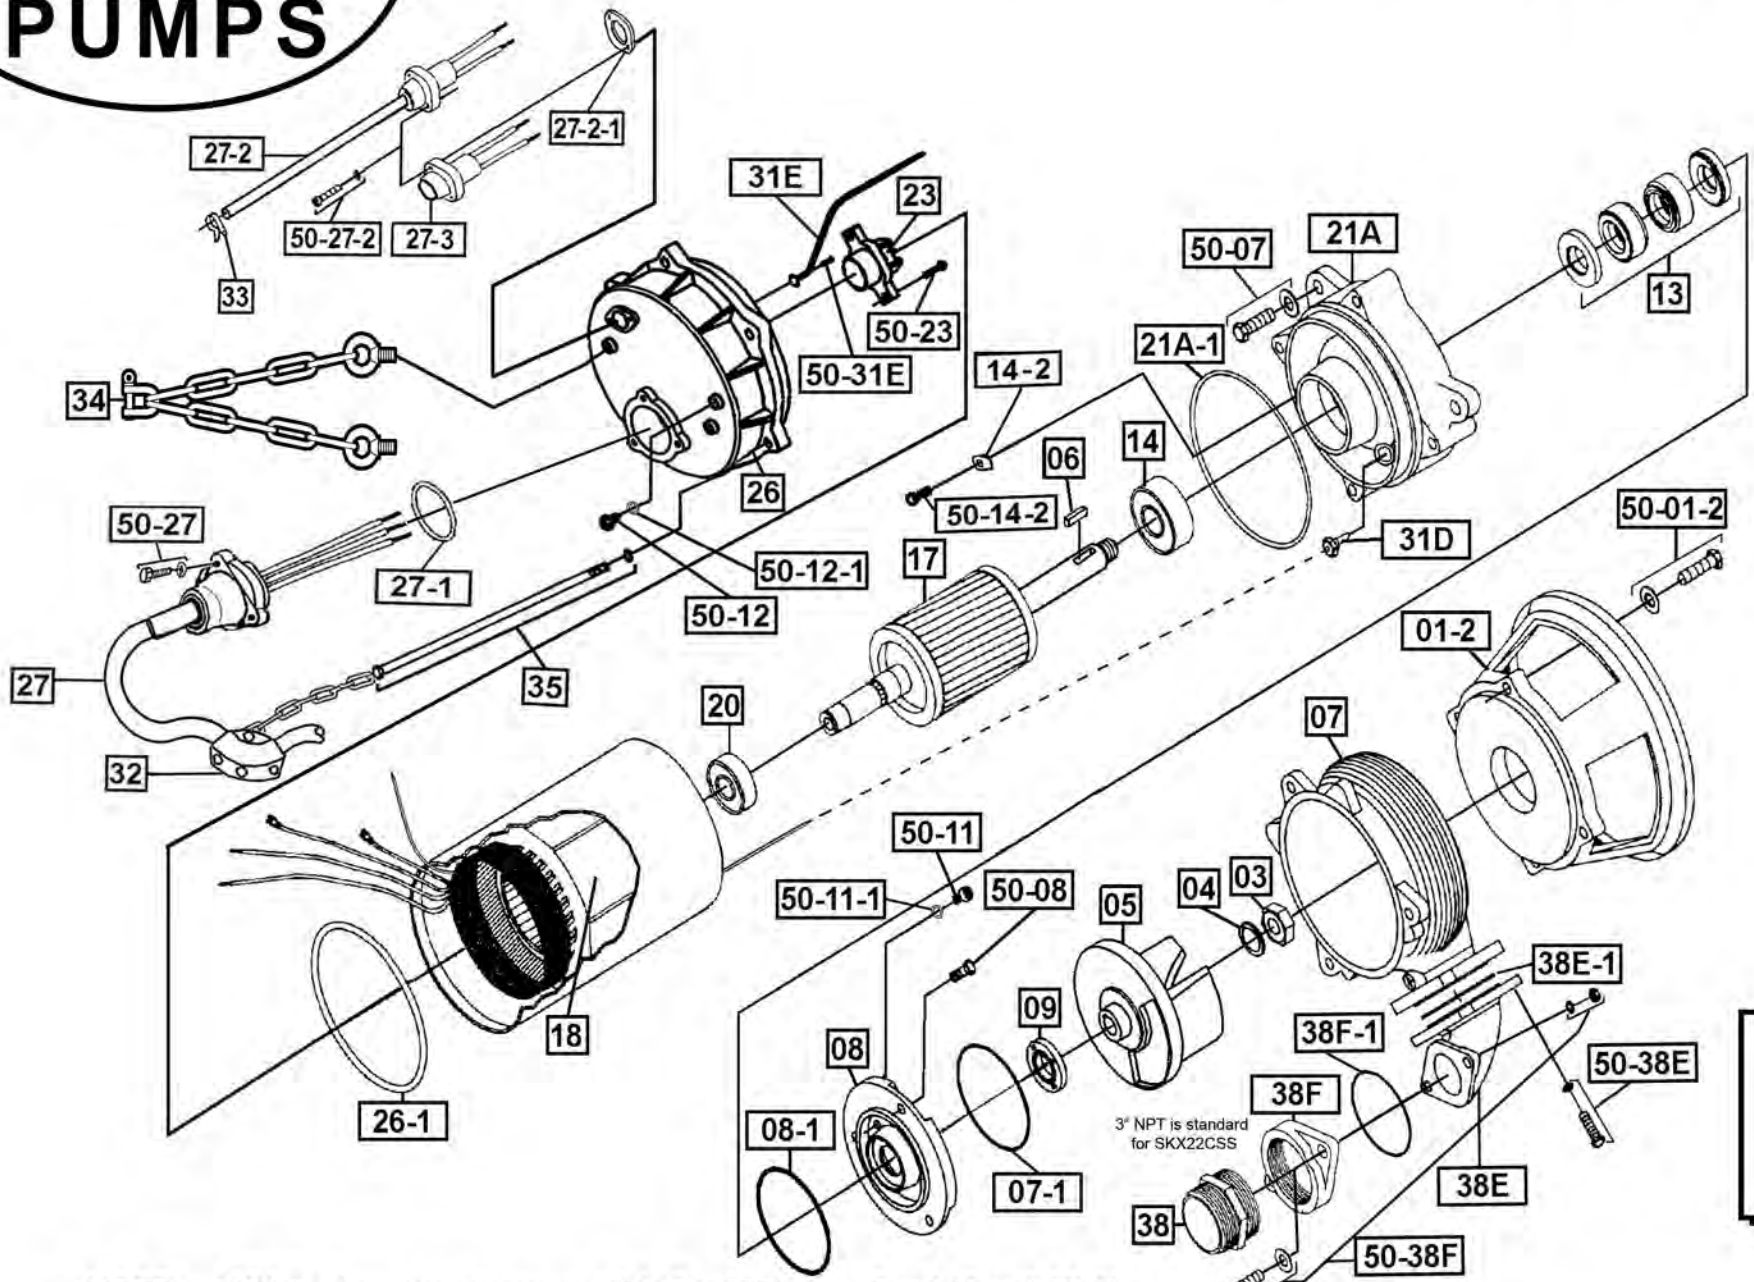

SKX750CSS, SKX1500CSS

(Precision Cast 316SS)

NOTE: SKX Series pumps come with Seal Minder Cord (Pos# 27-2). Seal Minder Cap (Pos# 27-3) is an optional component.

SKX08CSS, SKX15CSS

(Precision Cast 316SS)

NOTE: SKX Series pumps come with Seal Minder Cord (Pos# 27-2).
Seal Minder Cap (Pos# 27-3) is an optional component.

SKX22CSS, SKX37CSS

(Precision Cast 316SS)

NOTE: SKX Series pumps come with Seal Minder Cord (Pos# 27-2). Seal Minder Cap (Pos# 27-3) is an optional component.

SKX55CSSC, SKX75CSS

NOTE: SKX Series pumps come with Seal Minder Cord (Pos# 27-2). Seal Minder Cap (Pos# 27-3) is an optional component.

SKX110CSSC, SKX150CSS

NOTE: SKX Series pumps come with Seal Minder Cord (Pos# 27-2). Seal Minder Cap (Pos# 27-3) is an optional component.