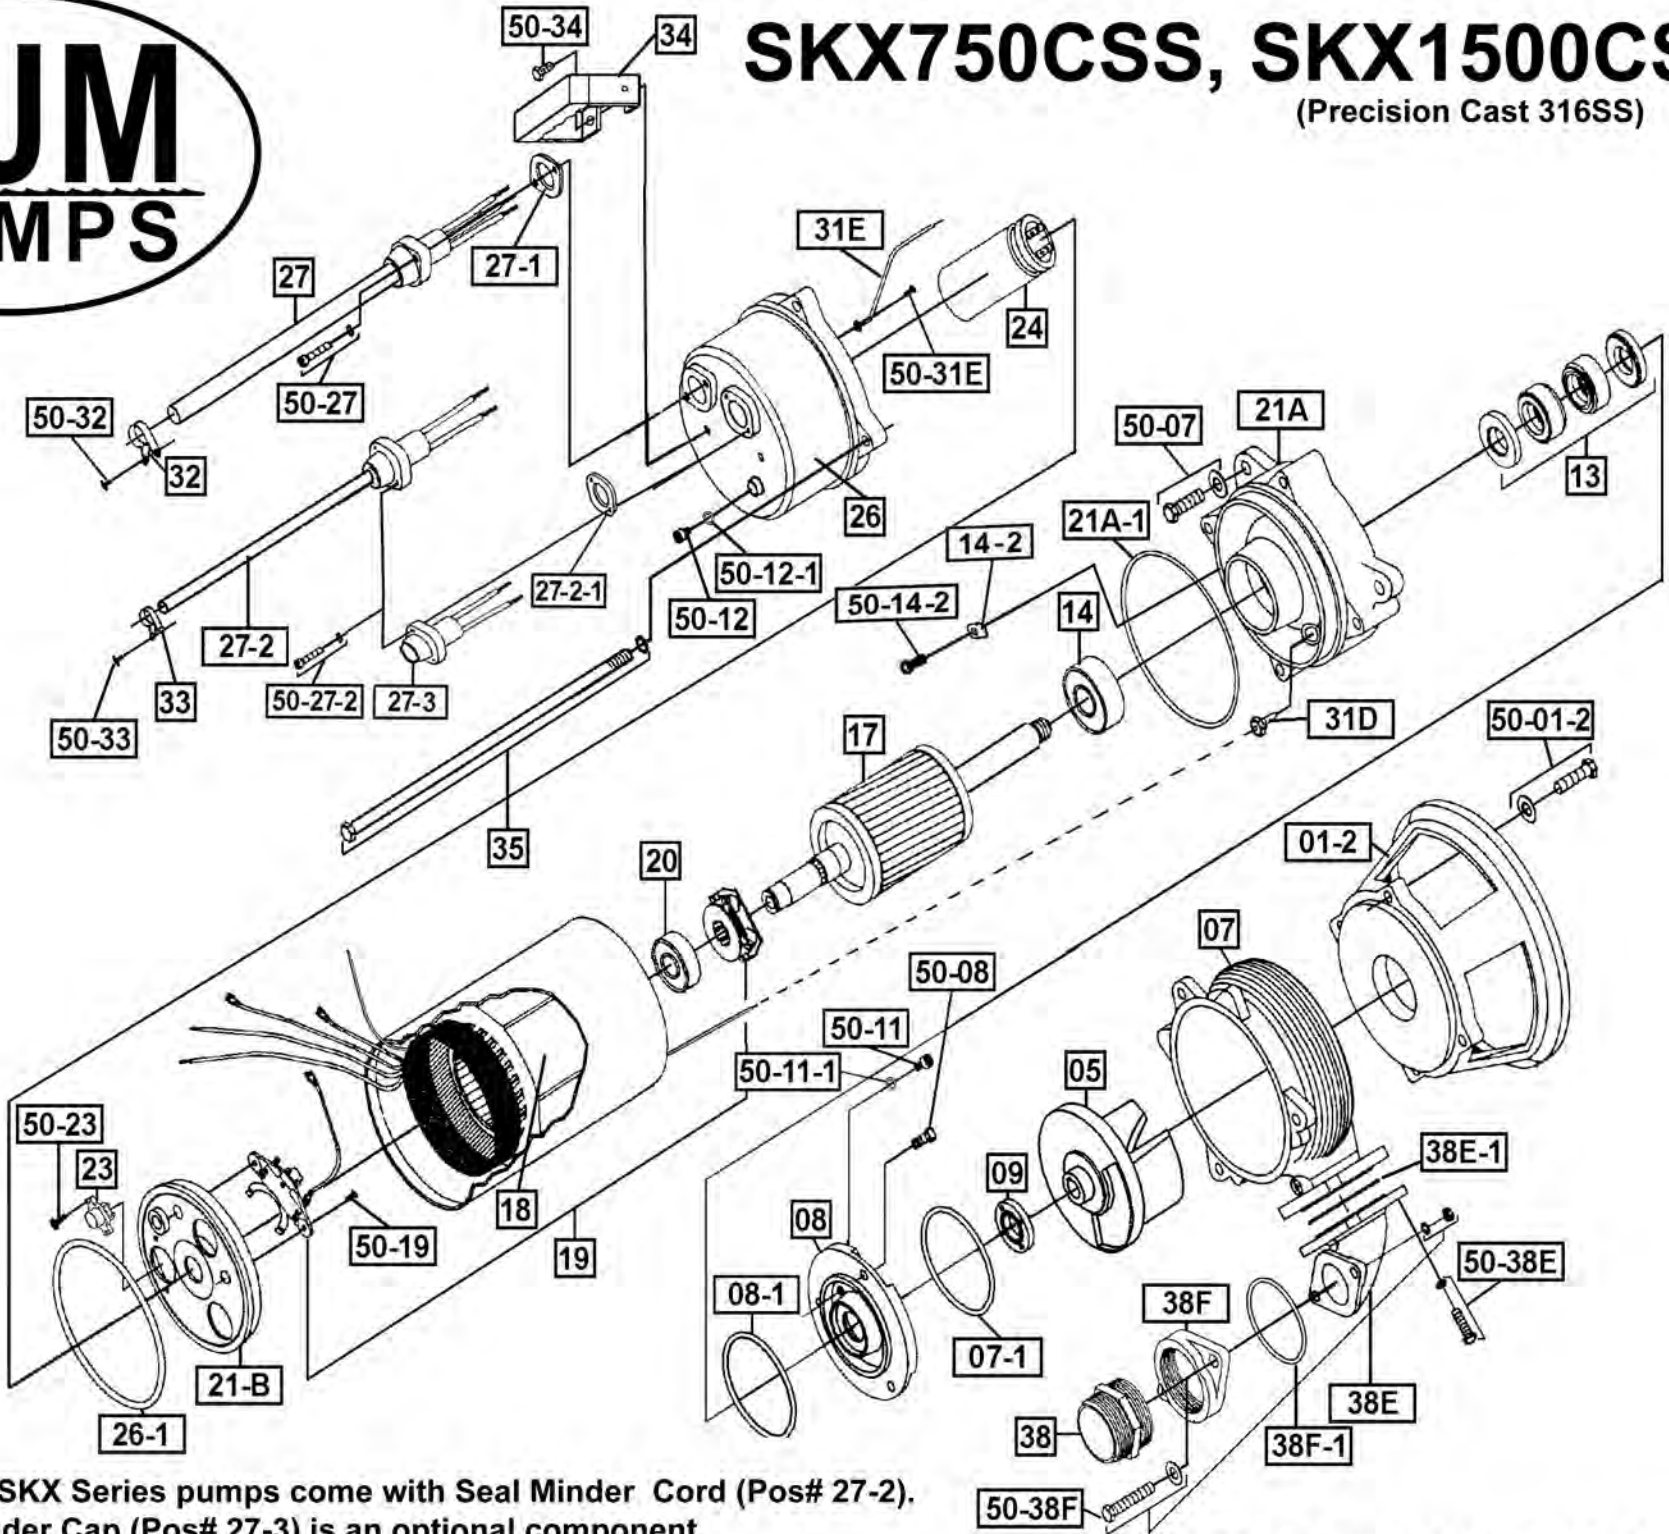

SKX750CSS, SKX1500CSS

(Precision Cast 316SS)

NOTE: SKX Series pumps come with Seal Minder Cord (Pos# 27-2). Seal Minder Cap (Pos# 27-3) is an optional component.

SKX08CSS, SKX15CSS

(Precision Cast 316SS)

NOTE: SKX Series pumps come with Seal Minder Cord (Pos# 27-2).
Seal Minder Cap (Pos# 27-3) is an optional component.

SKX22CSS, SKX37CSS

(Precision Cast 316SS)

NOTE: SKX Series pumps come with Seal Minder Cord (Pos# 27-2). Seal Minder Cap (Pos# 27-3) is an optional component.

SKX55CSSC, SKX75CSS

NOTE: SKX Series pumps come with Seal Minder Cord (Pos# 27-2). Seal Minder Cap (Pos# 27-3) is an optional component.

SKX110CSSC, SKX150CSS

NOTE: SKX Series pumps come with Seal Minder Cord (Pos# 27-2). Seal Minder Cap (Pos# 27-3) is an optional component.