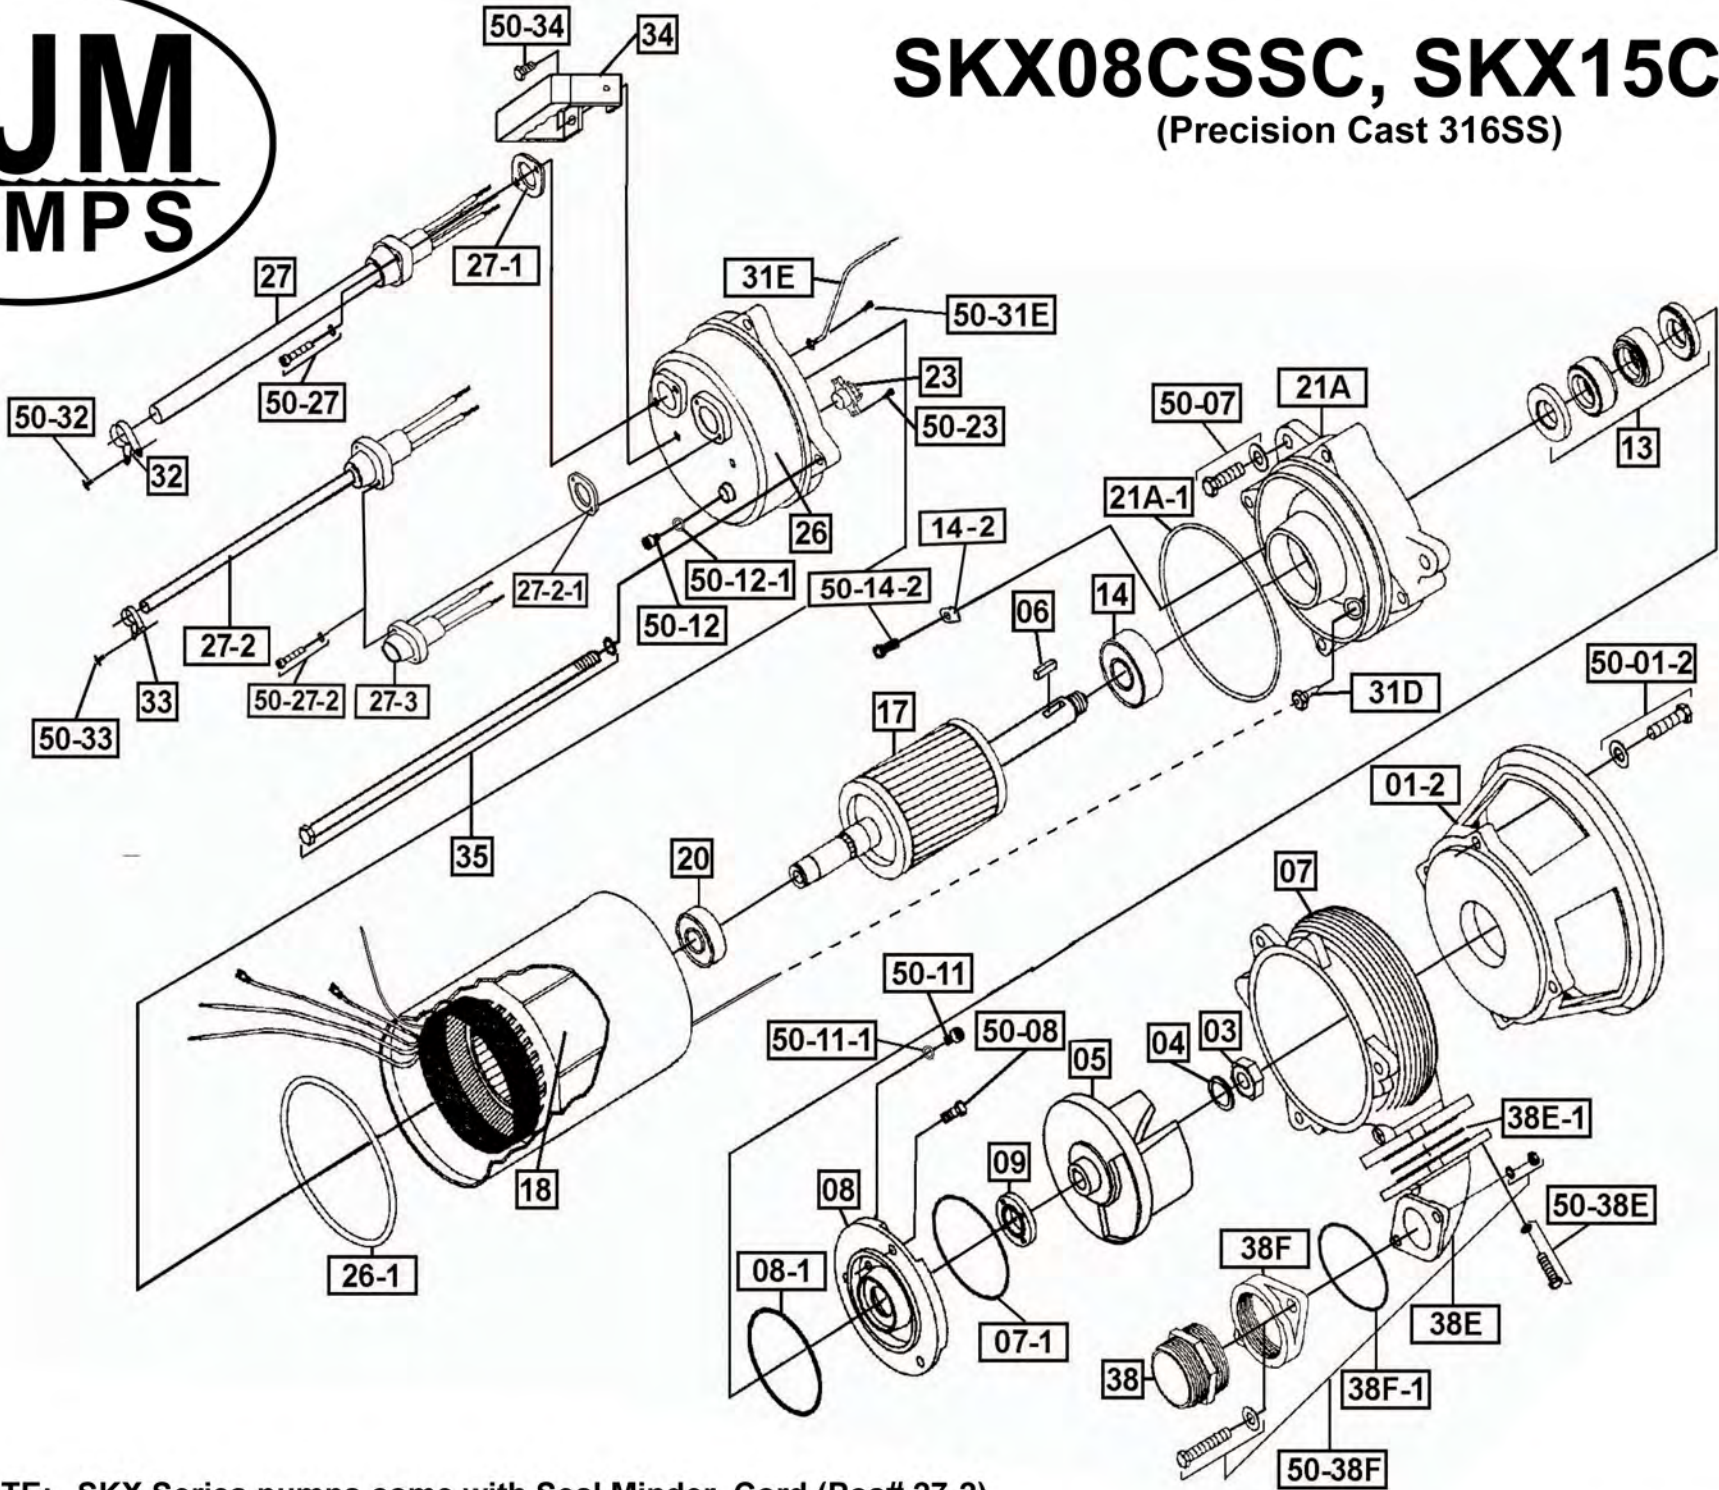

SKX750CSS, SKX1500CSS

(Precision Cast 316SS)

NOTE: SKX Series pumps come with Seal Minder Cord (Pos# 27-2). Seal Minder Cap (Pos# 27-3) is an optional component.

SKX08CSS, SKX15CSS

(Precision Cast 316SS)

NOTE: SKX Series pumps come with Seal Minder Cord (Pos# 27-2).
Seal Minder Cap (Pos# 27-3) is an optional component.

SKX22CSS, SKX37CSS

(Precision Cast 316SS)

NOTE: SKX Series pumps come with Seal Minder Cord (Pos# 27-2). Seal Minder Cap (Pos# 27-3) is an optional component.

SKX55CSSC, SKX75CSS

NOTE: SKX Series pumps come with Seal Minder Cord (Pos# 27-2). Seal Minder Cap (Pos# 27-3) is an optional component.

SKX110CSSC, SKX150CSS

NOTE: SKX Series pumps come with Seal Minder Cord (Pos# 27-2). Seal Minder Cap (Pos# 27-3) is an optional component.