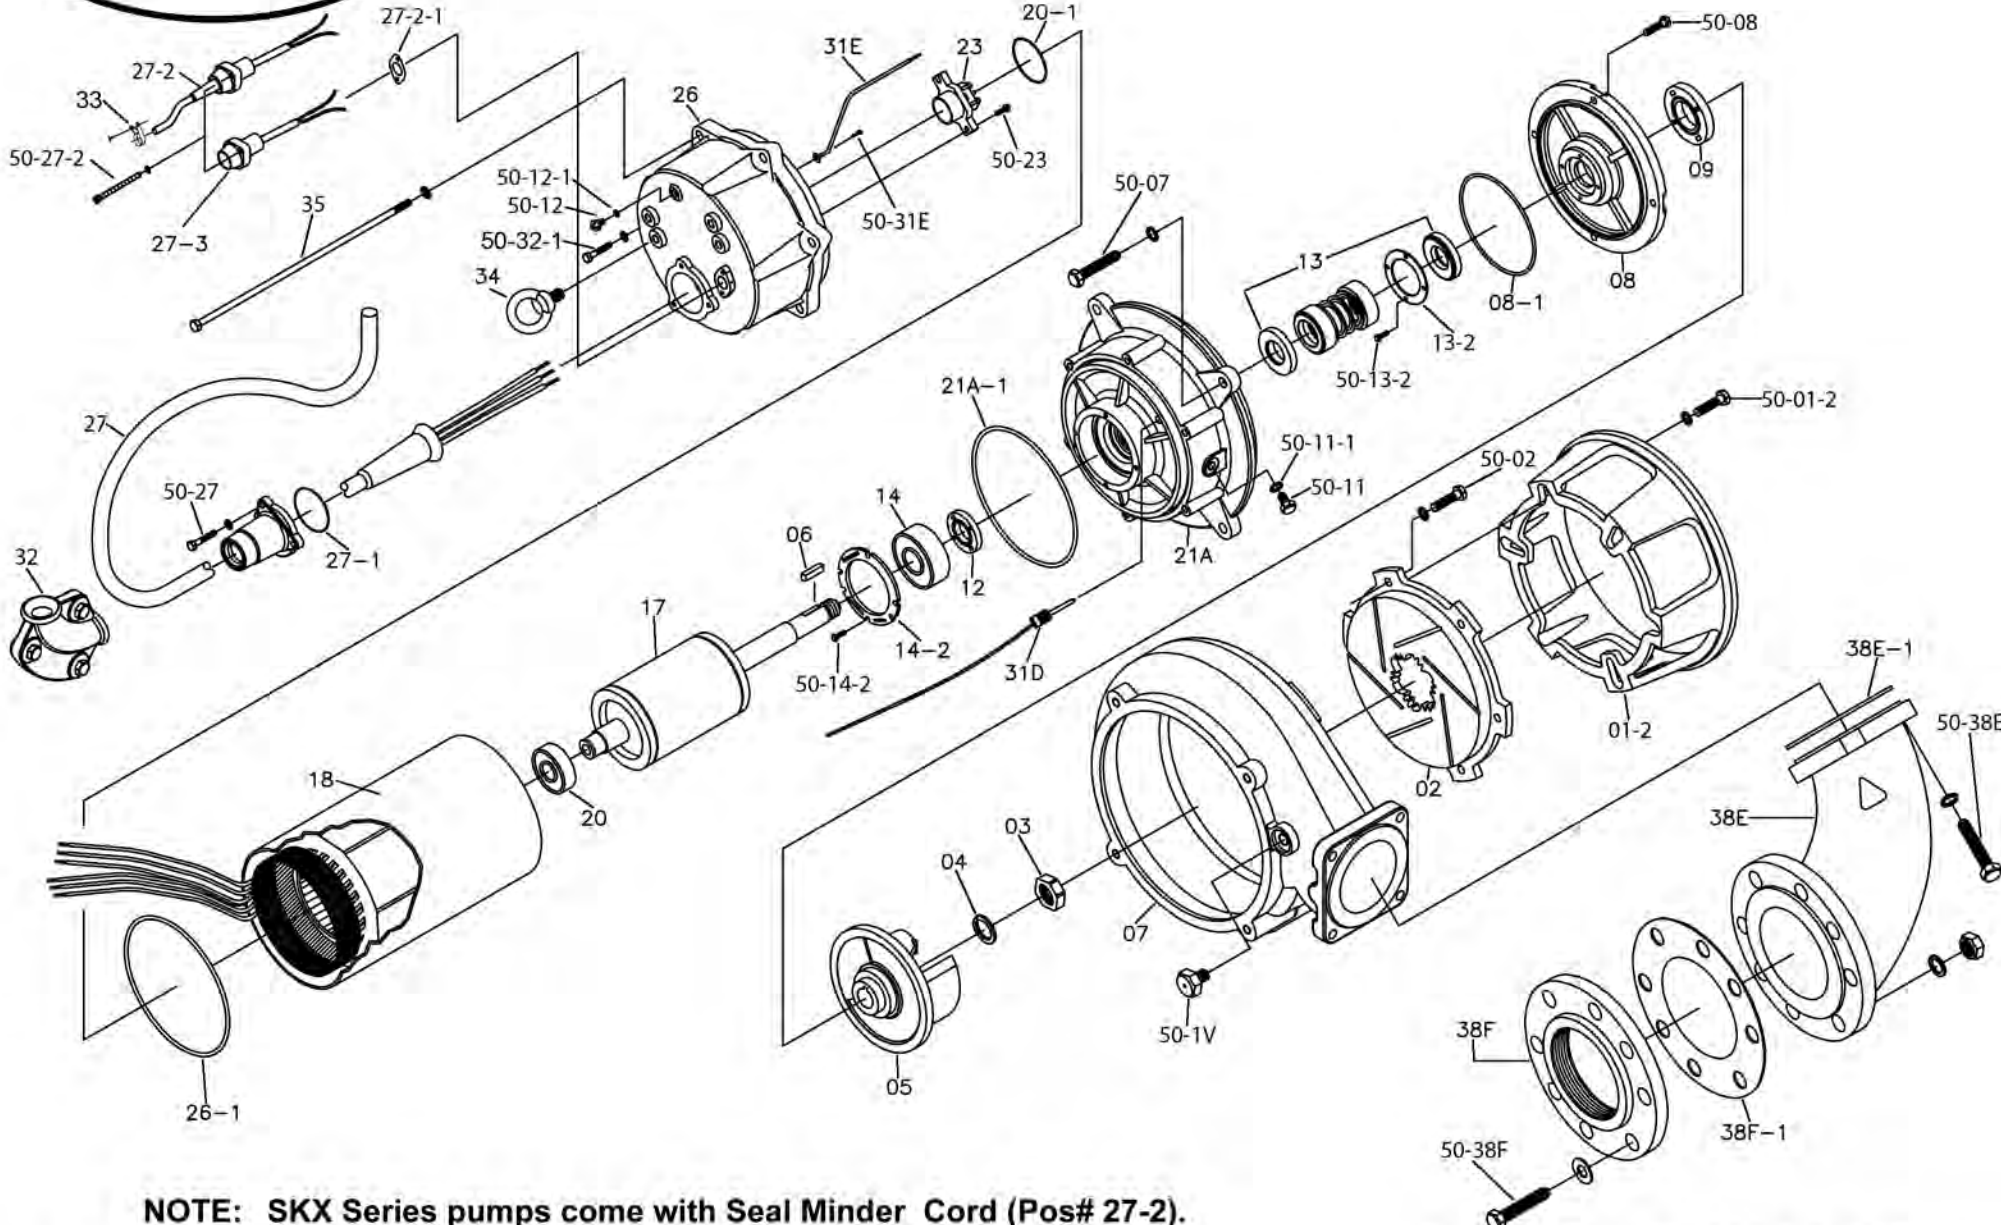

SKX750CSS, SKX1500CSS

(Precision Cast 316SS)

NOTE: SKX Series pumps come with Seal Minder Cord (Pos# 27-2). Seal Minder Cap (Pos# 27-3) is an optional component.

SKX08CSS, SKX15CSS

(Precision Cast 316SS)

NOTE: SKX Series pumps come with Seal Minder Cord (Pos# 27-2).
Seal Minder Cap (Pos# 27-3) is an optional component.

SKX22CSS, SKX37CSS

(Precision Cast 316SS)

NOTE: SKX Series pumps come with Seal Minder Cord (Pos# 27-2). Seal Minder Cap (Pos# 27-3) is an optional component.

SKX55CSSC, SKX75CSS

NOTE: SKX Series pumps come with Seal Minder Cord (Pos# 27-2). Seal Minder Cap (Pos# 27-3) is an optional component.

SKX110CSSC, SKX150CSS

NOTE: SKX Series pumps come with Seal Minder Cord (Pos# 27-2). Seal Minder Cap (Pos# 27-3) is an optional component.