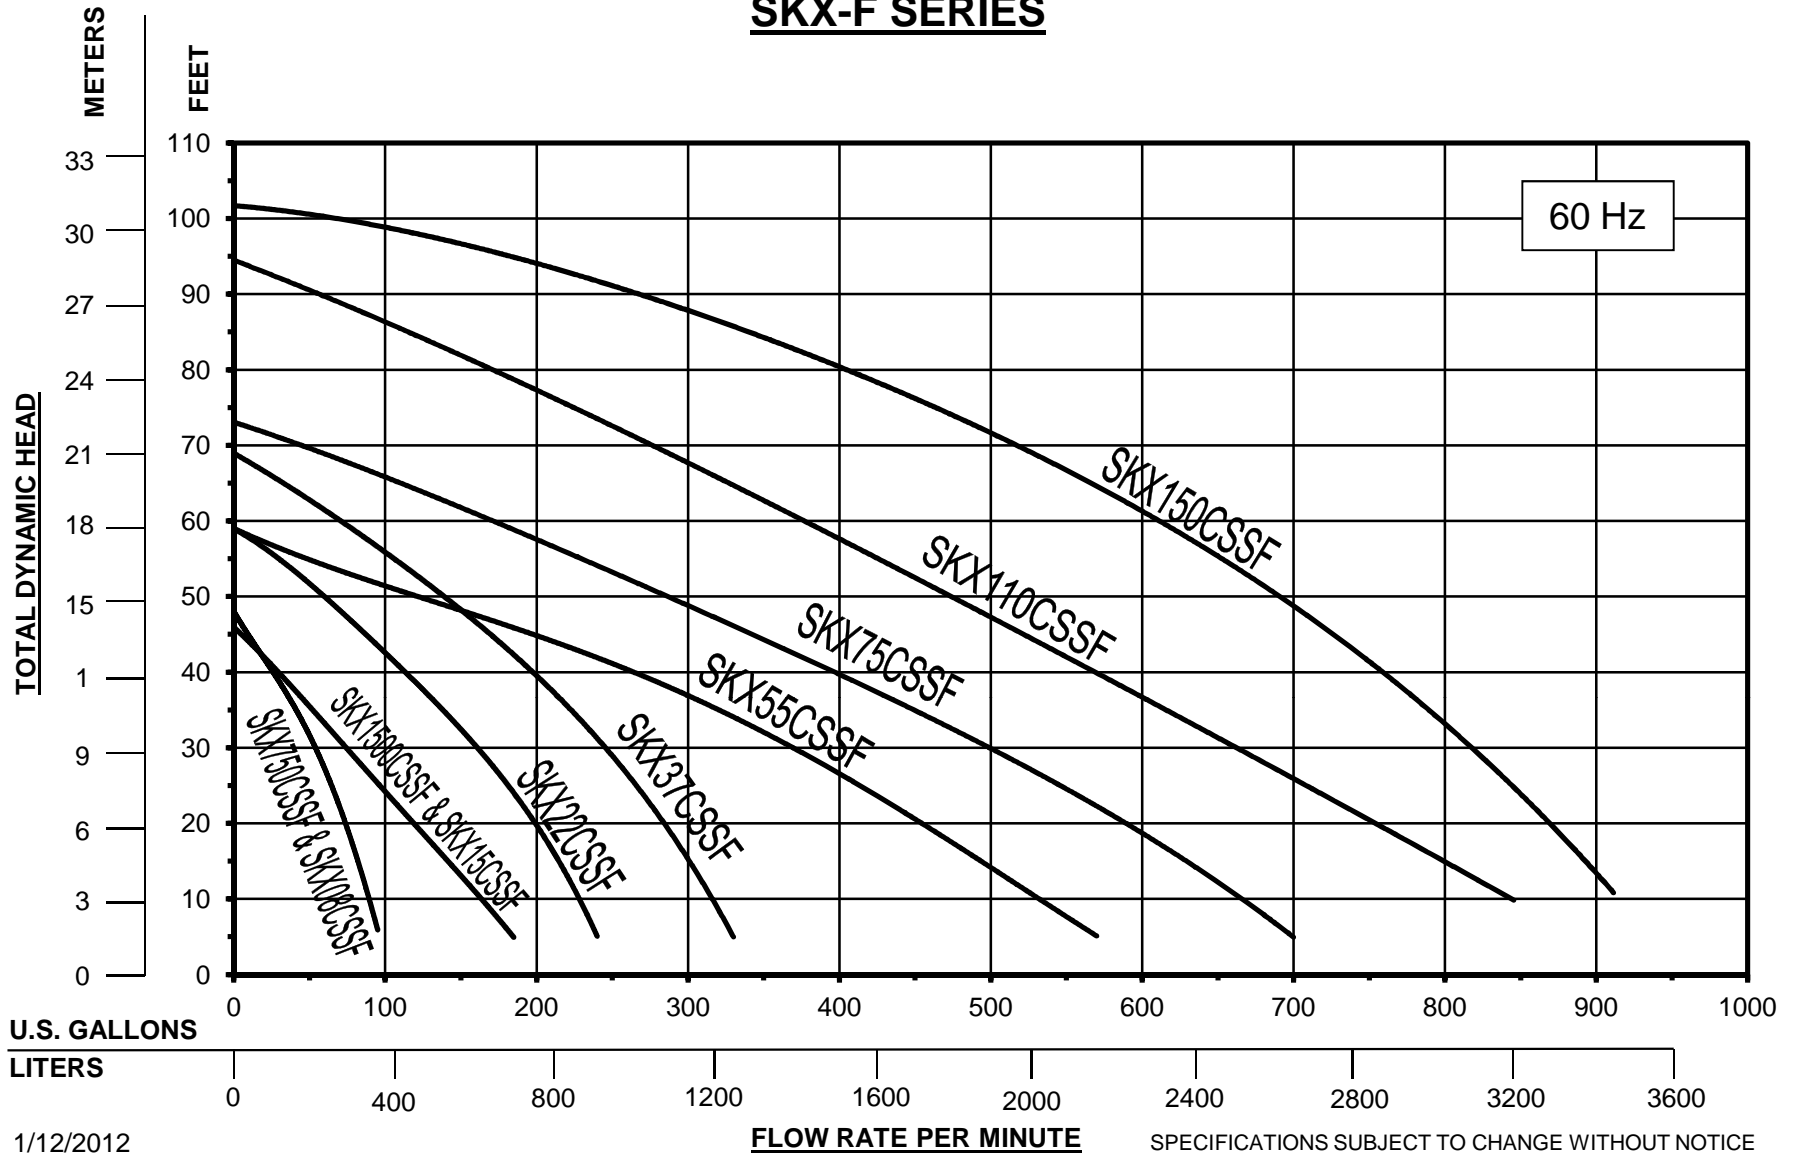

SKX-F SERIES

1/12/2012

FLOW RATE PER MINUTE SPECIFICATIONS SUBJECT TO CHANGE WITHOUT NOTICE