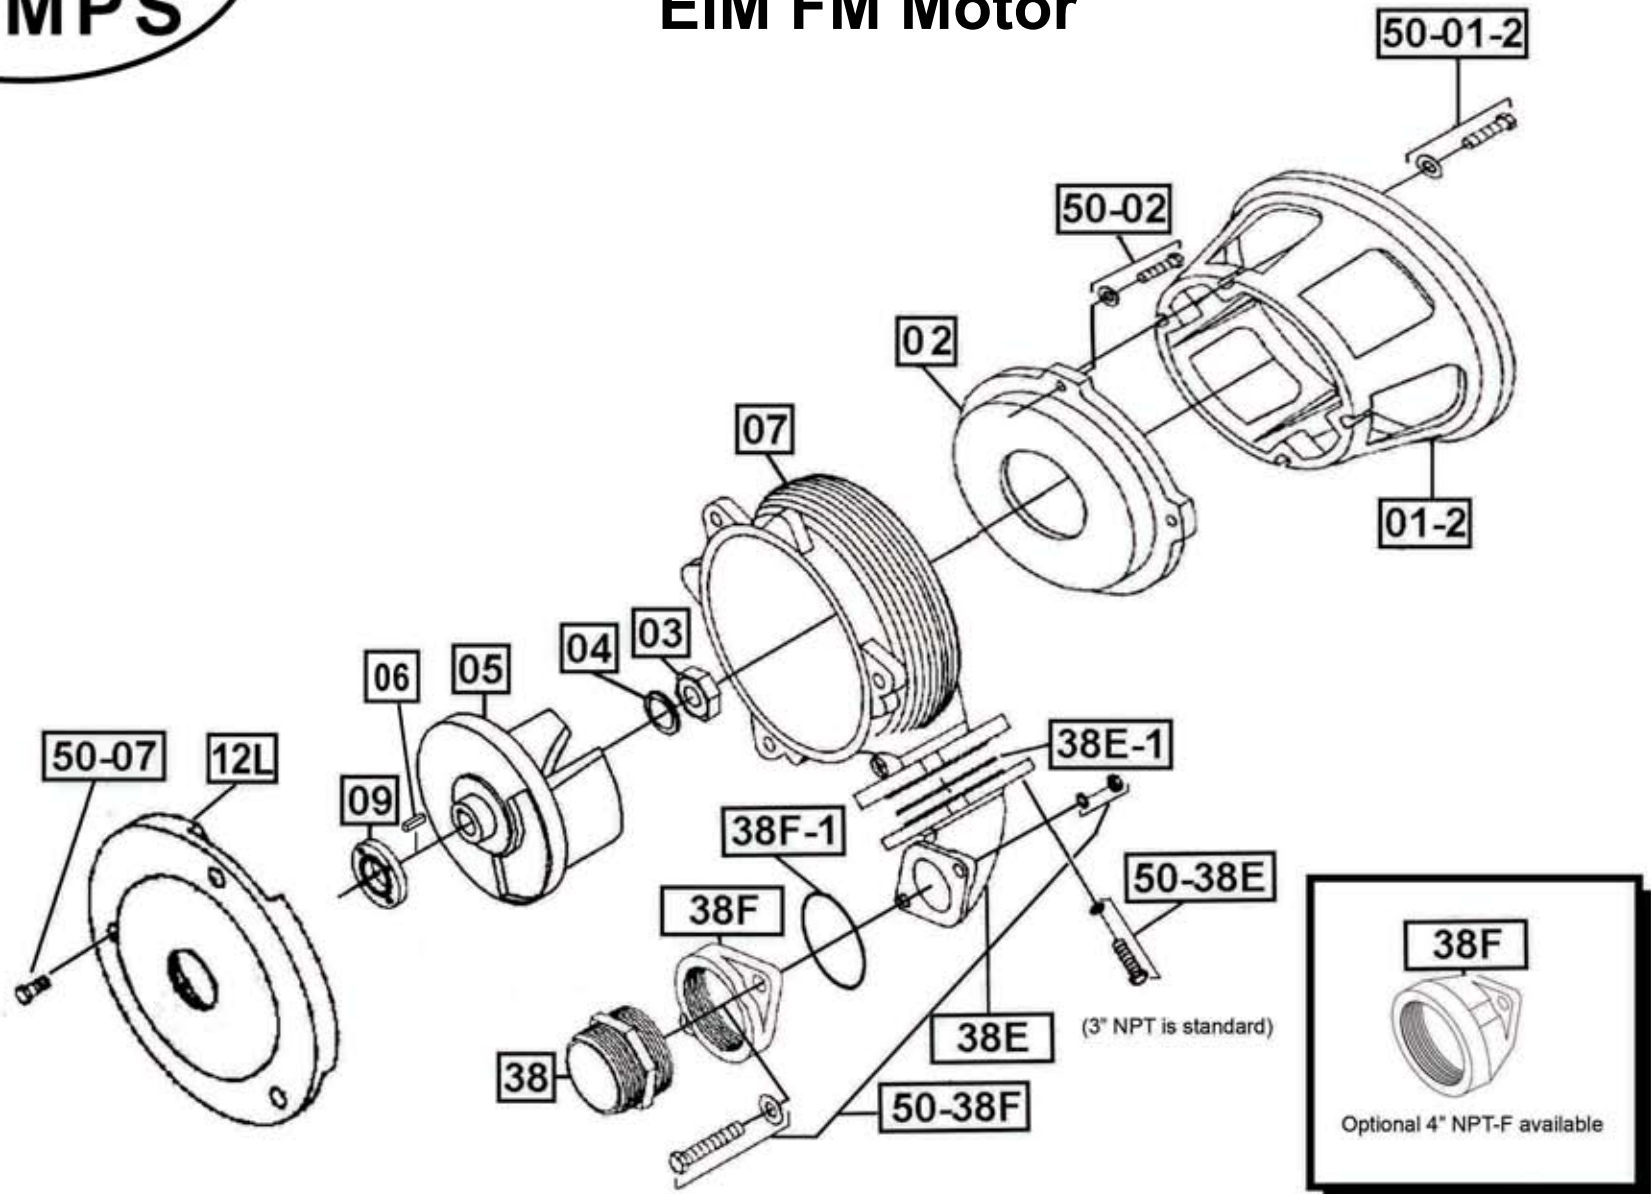

XP-SK15 (2HP) BJM Wet end assembly for EIM FM Motor

XP-SK22C & XP-SK37C (3 & 5HP) BJM Wet end assembly for EIM FM Motor

XP-SK55C & XP-SK75C (7.5 & 10HP) BJM Wet end assembly for EIM FM Motor

XP-SK110C & XP-SK150C (15 & 20HP) BJM Wet end assembly for EIM FM Motor