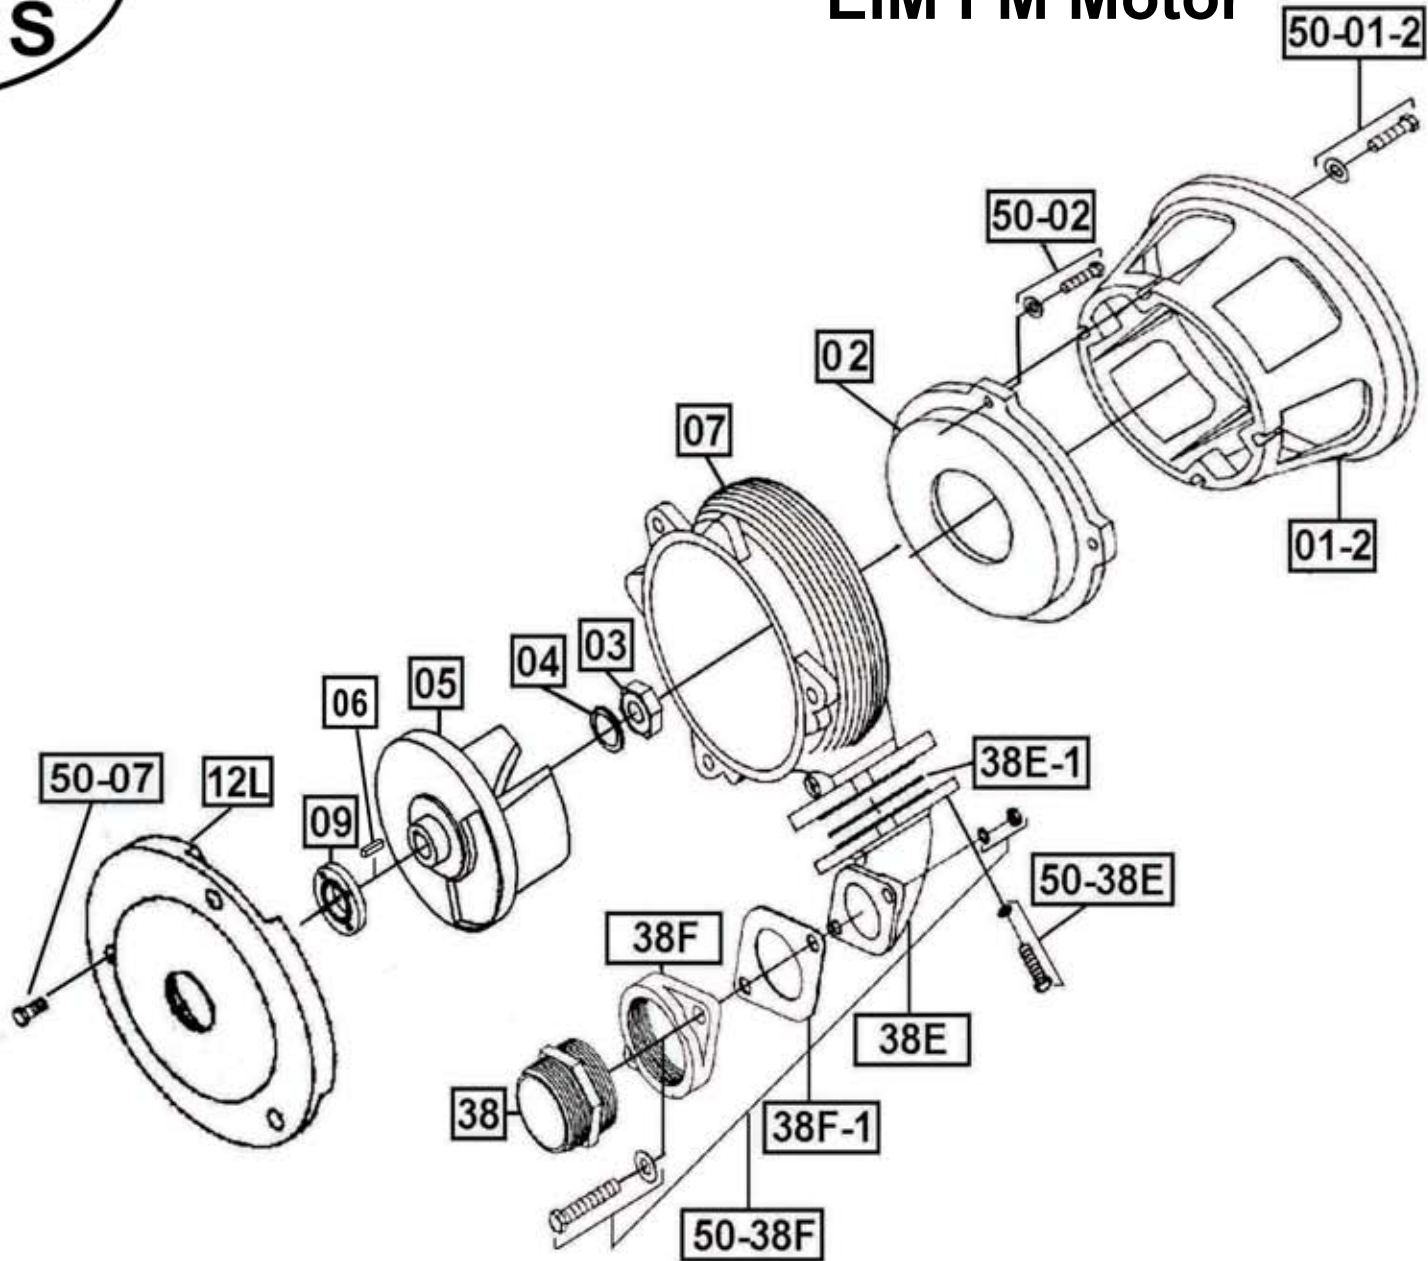

XP-SK15 (2HP) BJM Wet end assembly for EIM FM Motor

XP-SK22C & XP-SK37C (3 & 5HP) BJM Wet end assembly for EIM FM Motor

XP-SK55C & XP-SK75C (7.5 & 10HP) BJM Wet end assembly for EIM FM Motor

XP-SK110C & XP-SK150C (15 & 20HP) BJM Wet end assembly for EIM FM Motor