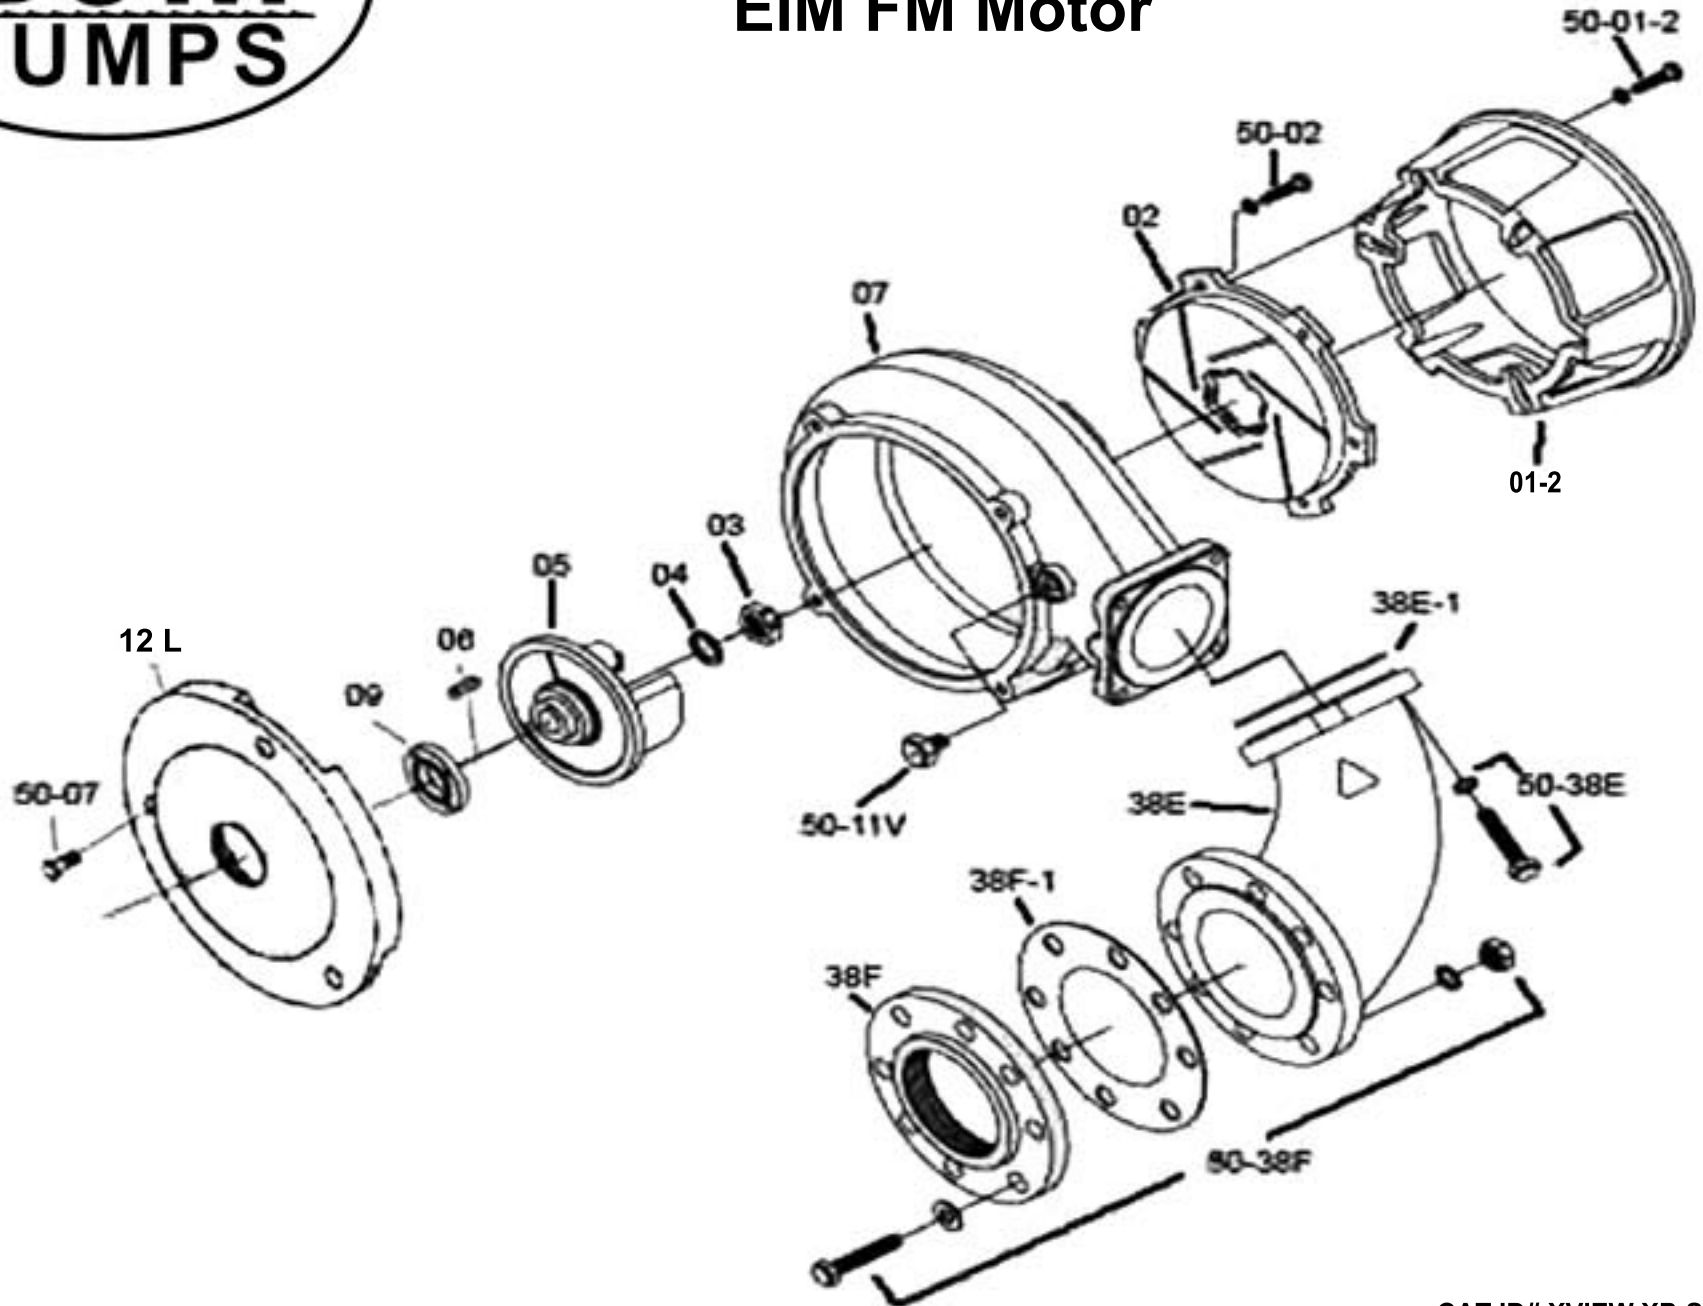

XP-SK15 (2HP) BJM Wet end assembly for EIM FM Motor

XP-SK22C & XP-SK37C (3 & 5HP) BJM Wet end assembly for EIM FM Motor

XP-SK55C & XP-SK75C (7.5 & 10HP) BJM Wet end assembly for EIM FM Motor

XP-SK110C & XP-SK150C (15 & 20HP) BJM Wet end assembly for EIM FM Motor