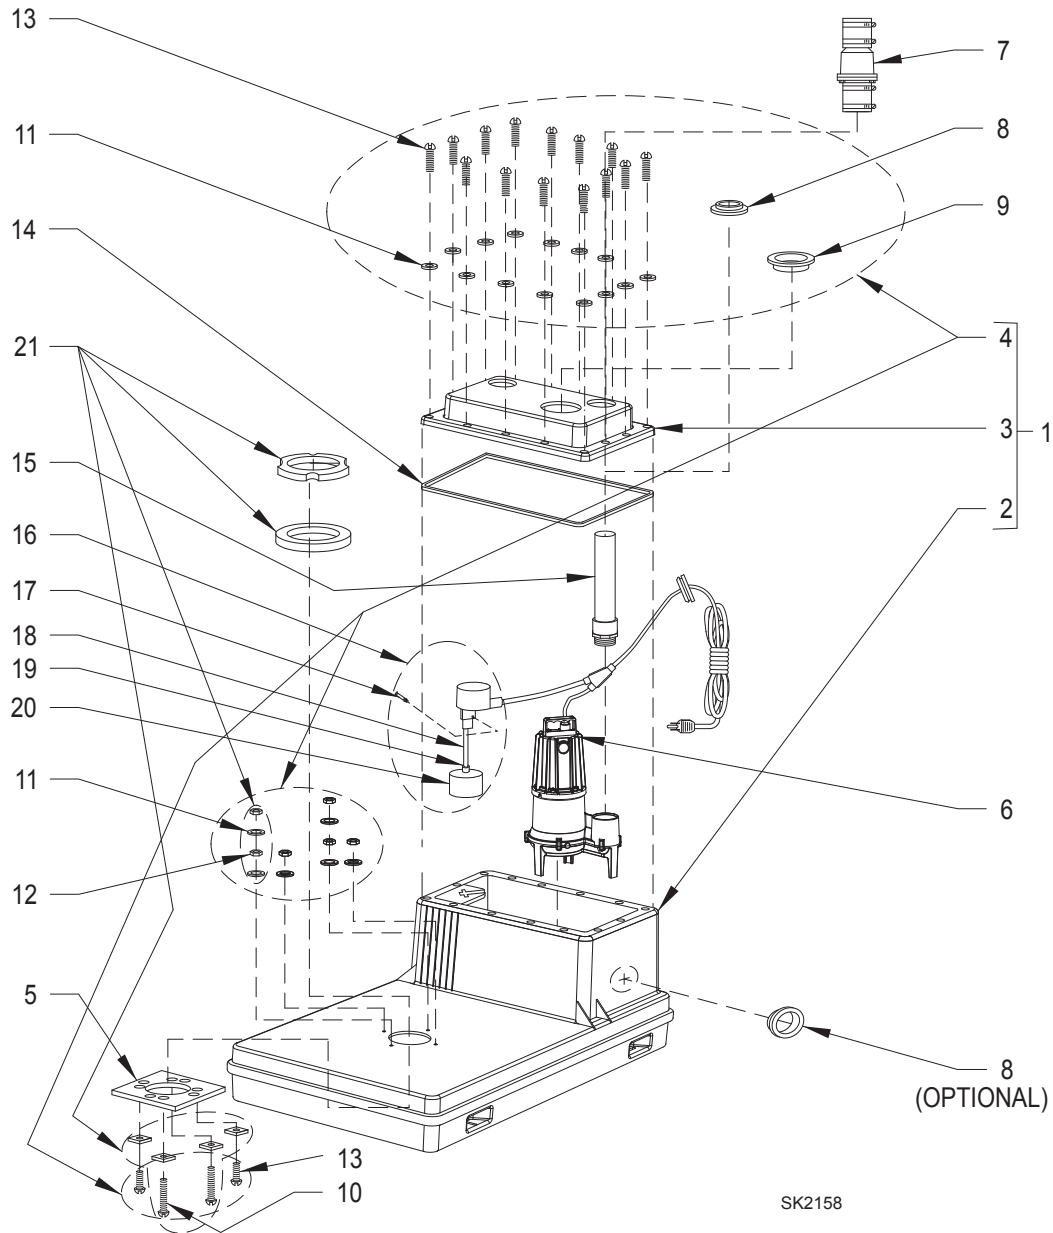

PowerFlush REPAIR PARTS "S1101" SERIES

SK2158

REF. NO.	DESCRIPTION	QTY	MODEL 1102 3/02 to Present
1	Tank & Lid Assembly	1	010658
2	Tank	1	011022
3	Lid	1	011023
4	Hardware Pack	1	010497
5	Toilet Flange	1	005521
6	Pump 115V	1	1102RP
7	Back Flow Device	1	006817
15	Discharge Pipe	1	008515
16	Switch Hardware Pack	1	010532
21	Kit, Wax Ring Seal	1	008634

HARDWARE PACK P/N 010497			
ITEM	P/N	DESCRIPTION	QTY
8	005588	Seal, Discharge 2"	2
9	005587	Seal, Vent 3"	1
10	004529	Screw, .25-20 x 2"	2
11	004480	Washer, SS-.25" Standard Flat	20
12	001812	Nut, .25-20 H-SS	6
13	004531	Screw, .25-20 x 1" LG RHM SS	16
14	010524	Seal Foam - Closed Cell	1
17	009121	Float Rod Pin	1
18	010499	Float Rod	1
19	009120	Float Rod Stops	2
20	009119	Float Bulb	1

Note: Components are shipped each.