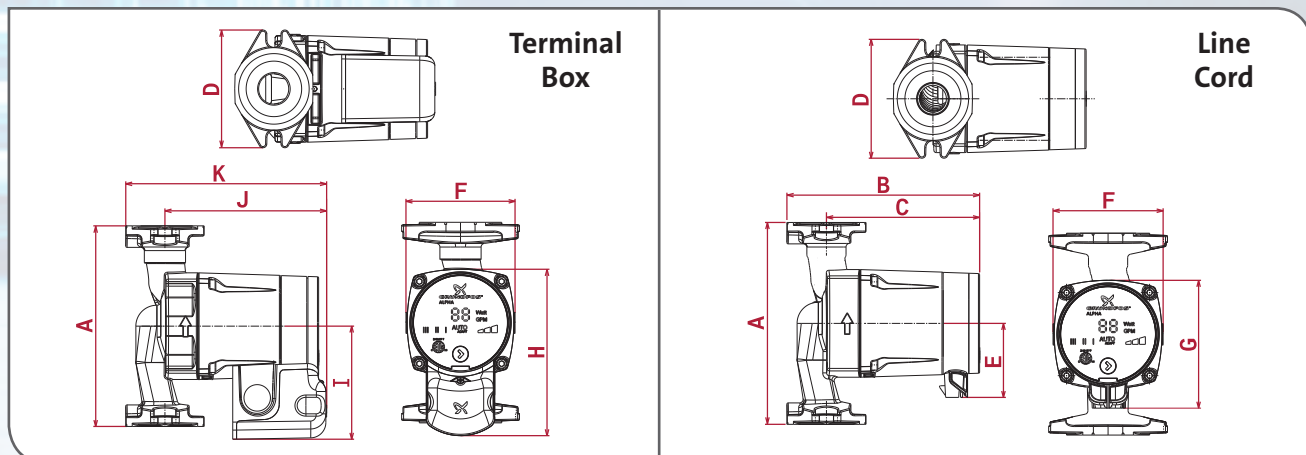

Dimensional Drawing:

A	B	C	D	E	F	G	H	I	J	K
6-1/2	6-3/16	4-15/16	3-13/16	2-3/8	3-7/16	4-1/8	5-3/8	6-11/16	5-1/4	6-1/2