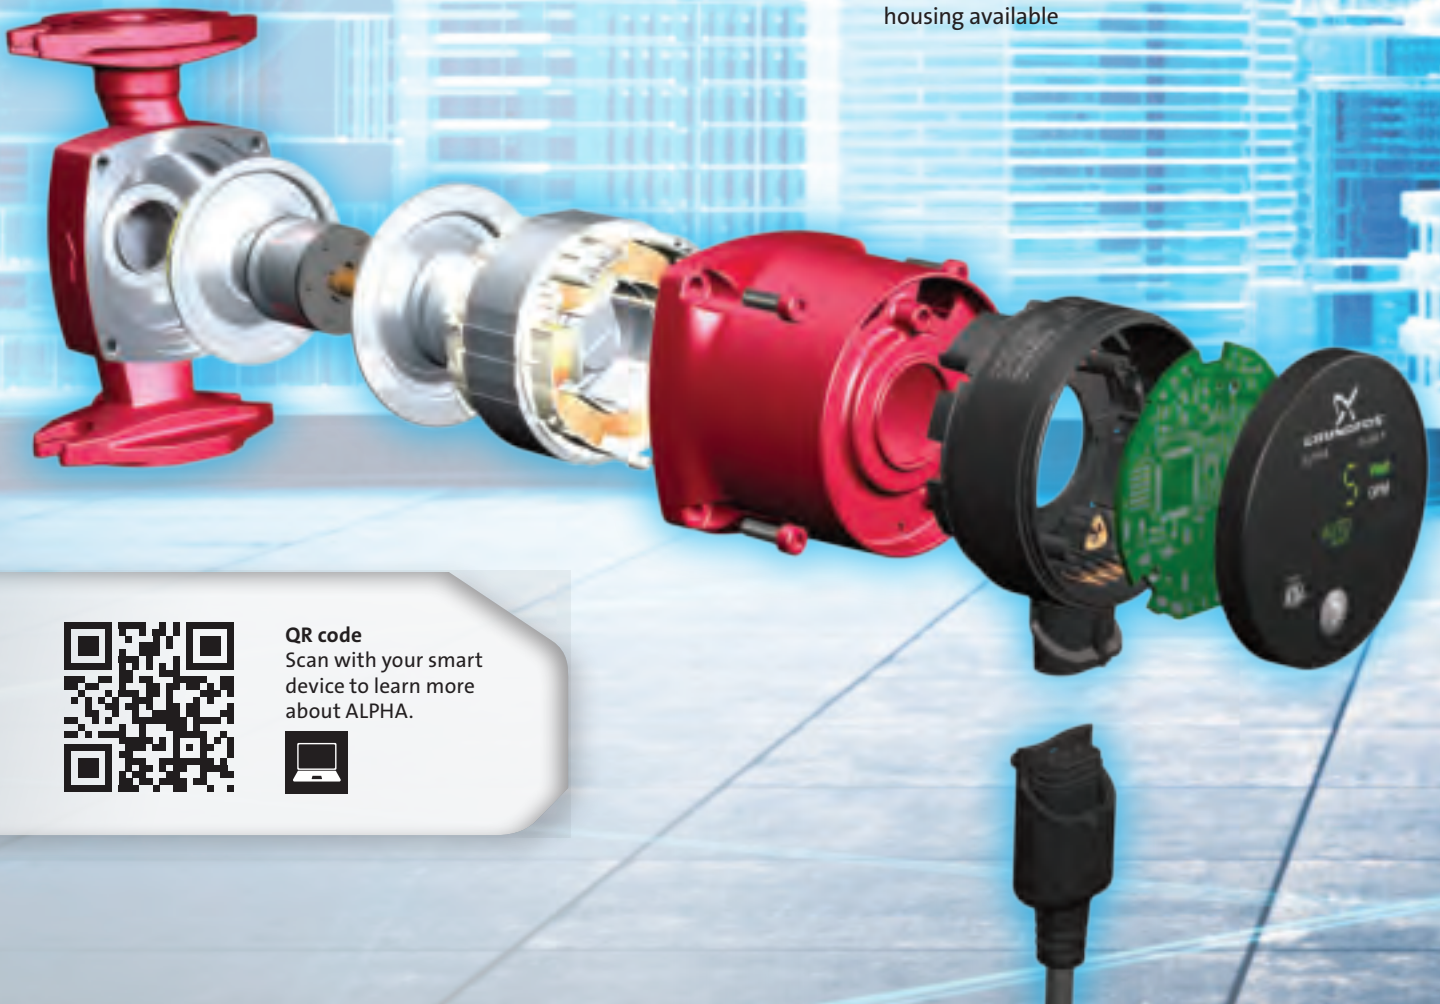

IT'S TIME TO DEMAND MORE

**Simple to install,
Simple to operate.
Simply the best.**

The Grundfos ALPHA will change the way you view circulators. With its uniquely patented AUTOADAPT™ feature - this energy efficient circulator controls pump performance automatically within a defined performance range, thus saving up to 85% of energy consumption.

GRUNDFOS 

THE UNIQUE FEATURES OF THE GRUNDFOS ALPHA™

Unique ALPHA Plug with line cord

Terminal box for conduit connection applications

Large display shows current energy consumption in Watts

Large display shows estimated flow in gallons per minute

A one button, easy-to-use interface

Nut capture

Compact design

Stainless steel and cast iron pump housing available

Integrated check-valve (optional)

QR code
Scan with your smart device to learn more about ALPHA.