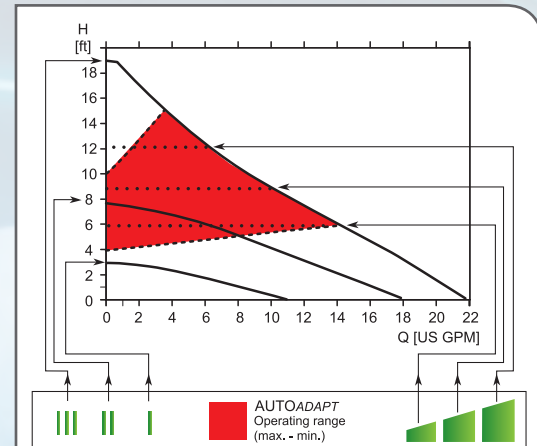

Technical Data:

Flow Range:	0 to 21 GPM
Head Range:	0 to 19 Feet
Motor:	1X115V
Min. Fluid Temperature:	36°F (2°C)
Max. Fluid Temperature:	230°F (110°C)
Max. Working Pressure:	150 PSI
Watts:	5-45W
Amps:	0.65A

Product Offering:

Model	Description	Part #
ALPHA 15-55F	Cast iron flange with terminal box	59896877
ALPHA 15-55FR	Cast iron rotated flange with terminal box	59896878
ALPHA 15-55SF	Stainless flange with terminal box	59896879
ALPHA 15-55F/LC	Cast iron flange with line cord	59896832
ALPHA 15-55FR/LC	Cast iron rotated flange with line cord	59896833
ALPHA 15-55SF/LC	Stainless flange with line cord	59896834
	Service Kit - Line cord	91130247
	Service Kit - Terminal box	91130312

Performance Curve:

ALPHA APPROXIMATE POWER USAGE

Speed setting	Icon	Min.	Max.
High fixed speed	|||	39W	45W
Medium fixed speed	||	15W	30W
Low fixed speed	|	5W	8W
Constant pressure	▽	8W	45W
Constant pressure	▾	14W	45W
Constant pressure	▿	22W	45W
AutoADAPT	AUTO ADAPT	5W	45W