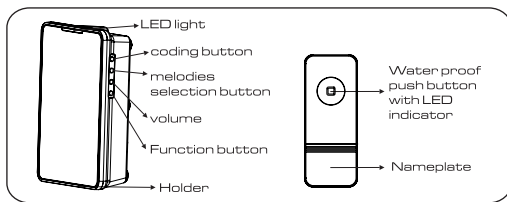

UserManua K

uhwa®

Wireless Digital Doorchimes

- Customers can provide sound source in MP3 to be the doorbell sound
- Volume adjustable, you can adjust it to high, medium, low according to your request, there're 6 levels for selection
- Auto-learning code doorbell establishes unique connection code between transmitter and receiver; 1 million sets of codes won't repeat and avoid interference from outside world; remote control distance in open space is more than 200 meters
- Function of multi-sounds for selection available, 16 pieces of polyphonic melodies are loud and clear
- Transmitting button has a water-proof function, it conforms to the international IP44 water-proof standard with LED indication
- ABS brand new materials, it's up to the fireproof standard
- Refined and fashionable appearance handled with piano lacquer
- Environment-friendly, low carbon, low radiation and low power consumption product. Battery has about 1 year service life (20 times are used everyday)
- One remote controller can support infinite receivers at the same time, one receiver can support 4 remote controllers in the meanwhile