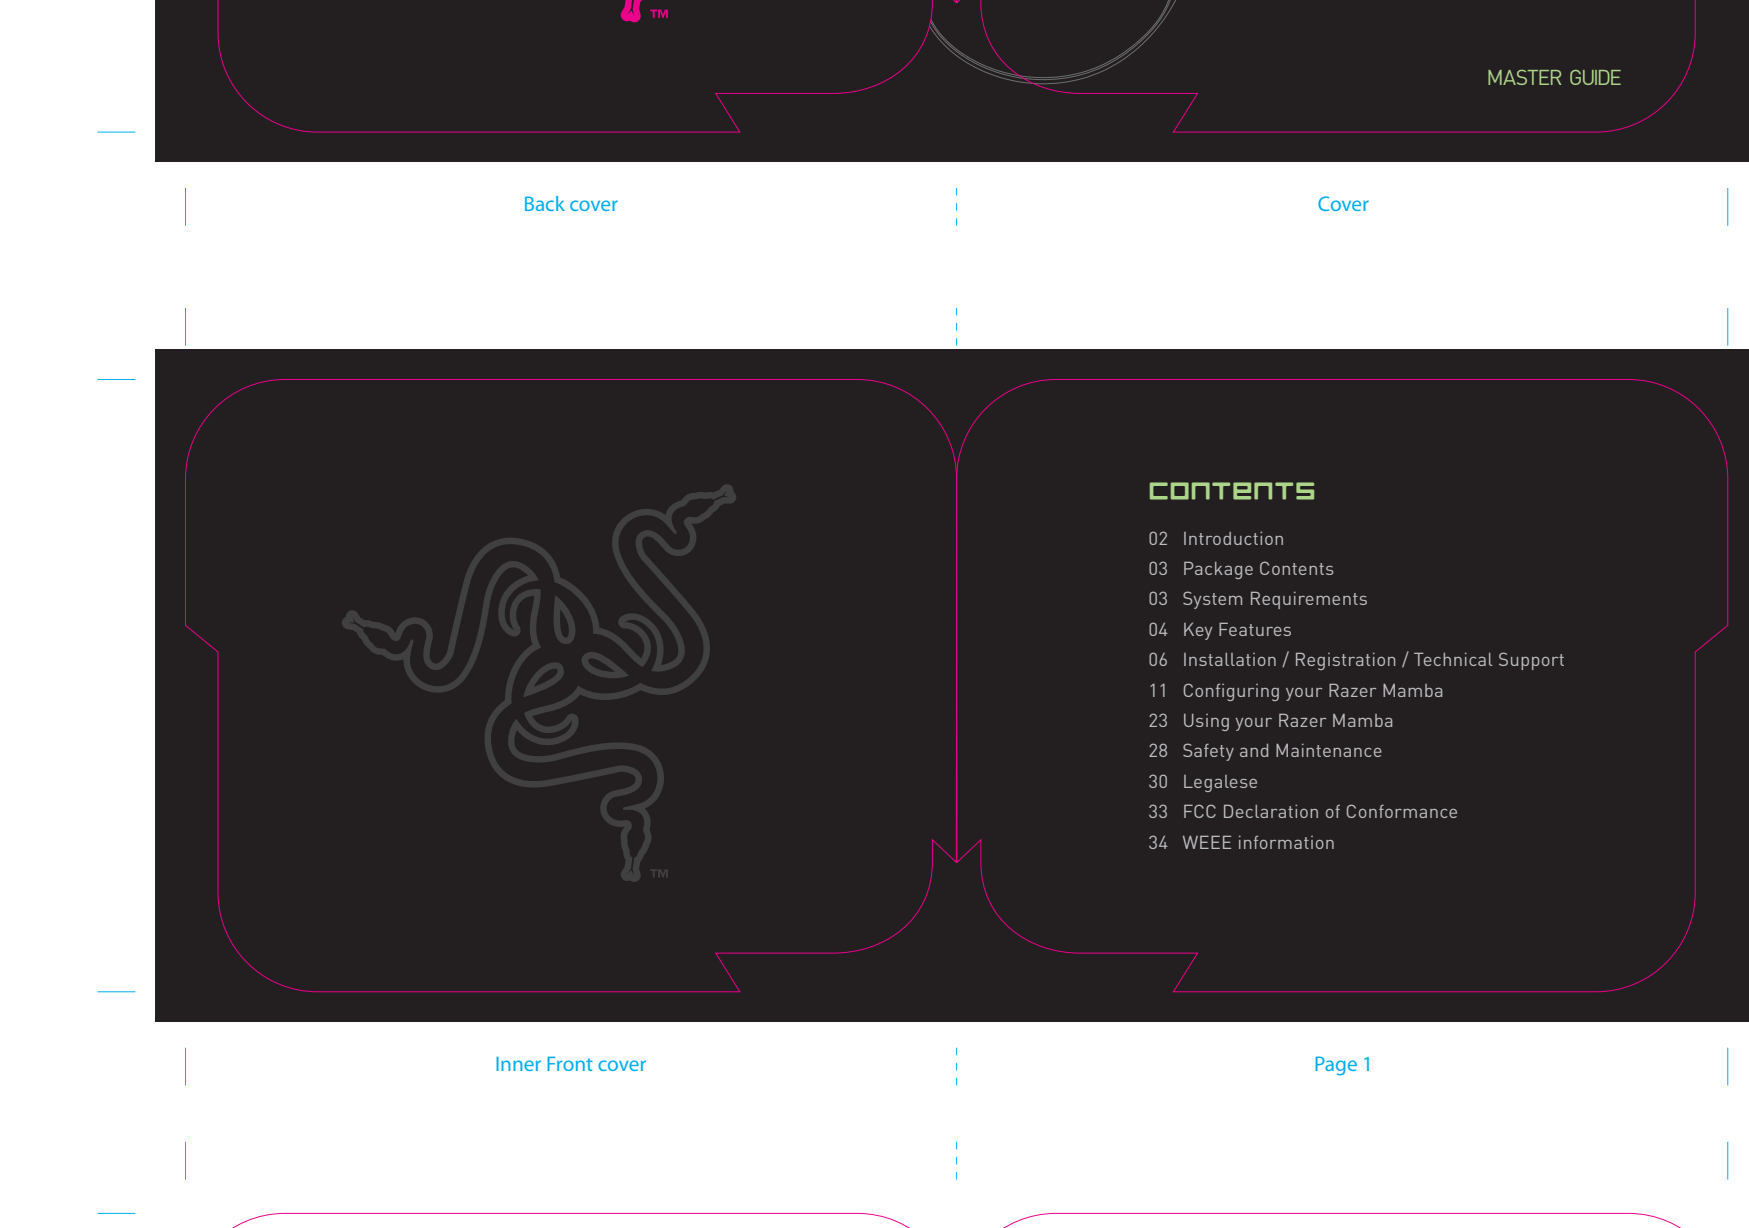

Razer Mamba_MultiSku_MasterGuide

Rev: 081128

1. Open Size : 204mm x 81mm with customized diecut
   Printing : Razer Blade box
   Diecut : 2C x 2C (Grayscale & Pantone 802C),
   Only Page 10 - 3C (Grayscale & Pantone 802C + Pantone Red 032C)
   Pages : 36 pages
   Material : (Cover) 230 gsm woodfree paper + blind emboss logo
   (Contents) 105 gm artpaper with matt varnish
   Finishing : Trimm & fold to size 102mm x 81mm
   Binding : Saddle-stitch

IMPORTANT NOTE: Printer are require to paginate and product films accordingly to the page number as shown on FA.

51mm
Diecut

51mm
Diecut

14mm
Top joint

blind emboss

Back cover

Cover

Inner front cover

Page 1

Page 2

Page 3

Page 4

Page 5

Page 6

Page 7

Page 8

Page 9

Page 10

Page 11

Page 12

Page 13

Page 14

Page 15

Page 16

Page 17

Page 18

Page 19

Page 20

Page 21

Page 22

Page 23

Page 24

Page 25

Page 26

Page 27

Page 28

Page 29

Page 30

Page 31

Page 32

Page 33

Page 34

Page 35

Page 36

Page 37

Page 38

Page 39

Page 40

Page 41

Page 42

Page 43

Page 44

Page 45

Page 46

Page 47

Page 48

Page 49

Page 50

Page 51

SYSTEM REQUIREMENTS

- 32-bit Windows 7
- Windows XP / Vista / Windows 8
- Internet connection for driver installation
- 30MB of free hard disk space

© 2011 Razer Inc. All rights reserved. www.razer.com

Page 2

Page 3

Page 4

Page 5

Page 6

Page 7

Page 8

Page 9

Page 10

Page 11

Page 12

Page 13

Page 14

Page 15

Page 16

Page 17

Page 18

Page 19

Page 20

Page 21

Page 22

Page 23

Page 24

Page 25

Page 26

Page 27

Page 28

Page 29

Page 30

Page 31

Page 32

Page 33

Page 34

Page 35

Page 36

Page 37

Page 38

Page 39

Page 40

Page 41

Page 42

Page 43

Page 44

Page 45

Page 46

Page 47

Page 48

Page 49

Page 50

Page 51

Page 52

Page 53

Page 54

Page 55

Page 56

Page 57

Page 58

Page 59

Page 60

Page 61

Page 62

Page 63

Page 64

Page 65

Page 66

Page 67

Page 68

Page 69

Page 70

Page 71

Page 72

Page 73

Page 74

Page 75

SYSTEM REQUIREMENTS

- 32-bit Windows 7
- Windows XP / Vista / Windows 8
- Internet connection for driver installation
- 30MB of free hard disk space

© 2011 Razer Inc. All rights reserved. www.razer.com

Page 2

Page 3

Page 4

Page 5

Page 6

Page 7

Page 8

Page 9

Page 10

Page 11

Page 12

Page 13

Page 14

Page 15

Page 16

Page 17

Page 18

Page 19

Page 20

Page 21

Page 22

Page 23

Page 24

Page 25

Page 26

Page 27

Page 28

Page 29

Page 30

Page 31

Page 32

Page 33

Page 34

Page 35

Page 36

Page 37

Page 38

Page 39

Page 40

Page 41

Page 42

Page 43

Page 44

Page 45

Page 46

Page 47

Page 48

Page 49

Page 50

Page 51

Page 52

Page 53

Page 54

Page 55

Page 56

Page 57

Page 58

Page 59

Page 60

Page 61

Page 62

Page 63

Page 64

Page 65

Page 66

Page 67

Page 68

Page 69

Page 70

Page 71

Page 72

Page 73

Page 74

Page 75

SYSTEM REQUIREMENTS

- 32-bit Windows 7
- Windows XP / Vista / Windows 8
- Internet connection for driver installation
- 30MB of free hard disk space

© 2011 Razer Inc. All rights reserved. www.razer.com

Page 2

Page 3

Page 4

Page 5

Page 6

Page 7

Page 8

Page 9

Page 10

Page 11

Page 12

Page 13

Page 14

Page 15

Page 16

Page 17

Page 18

Page 19

Page 20

Page 21

Page 22