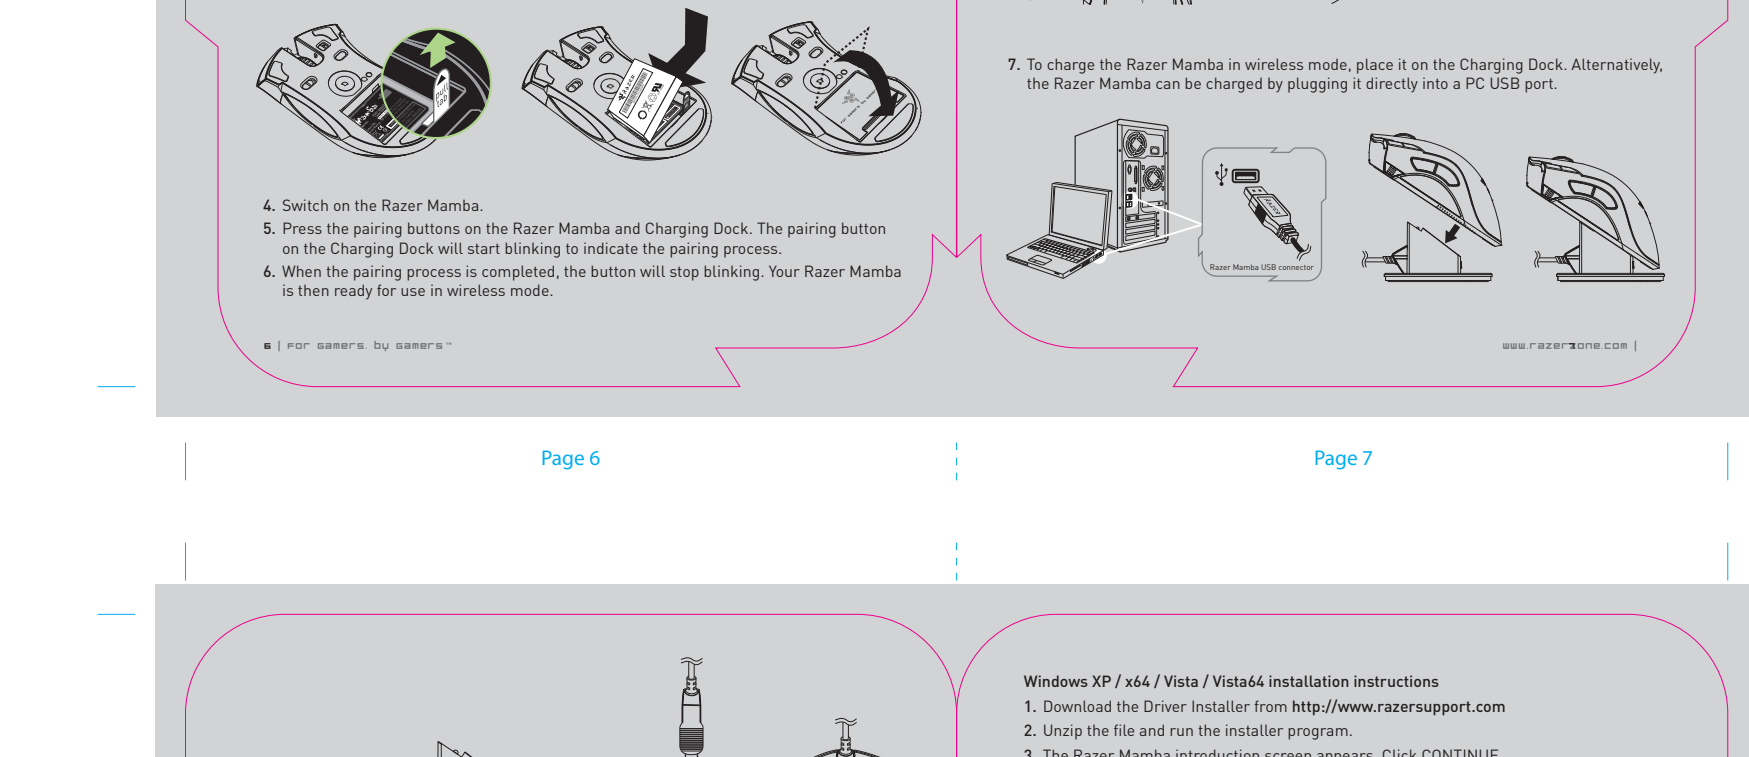

Razer Mamba_MultiSku_MasterGuide

Rev: 081128

1. Open Size : 204mm x 81mm with customized diecut
   Printing : Razer Blade box
   Diecut : 2C x 2C (Grayscale & Pantone 802C),
   Only Page 10 - 3C (Grayscale & Pantone 802C + Pantone Red 032C)
   Pages : 36 pages
   Material : (Cover) 230 gsm woodfree paper + blind emboss logo
   (Contents) 105 gm artpaper with matt varnish
   Finishing : Trimm & fold to size 102mm x 81mm
   Binding : Saddle-stitch

IMPORTANT NOTE: Printer are require to paginate and product films accordingly to the page number as shown on FA.

51mm
Diecut

51mm
Diecut

14mm
Top joint

blind emboss

Back cover

Cover

Inner front cover

Page 1

Page 2

Page 3

Page 4

Page 5

Page 6

Page 7

Page 8

Page 9

Page 10

Page 11

Page 12

Page 13

Page 14

Page 15

Page 16

Page 17

Page 18

Page 19

Page 20

Page 21

Page 22

Page 23

Page 24

Page 25

Page 26

Page 27

Page 28

Page 29

Page 30

Page 31

Page 32

Page 33

Page 34

Page 35

Page 36

Page 37

Page 38

Page 39

Page 40

Page 41

Page 42

Page 43

Page 44

Page 45

Page 46

Page 47

Page 48

Page 49

Page 50

Page 51

SYSTEM REQUIREMENTS

- 32-bit Windows 7
- Windows XP / Vista / Windows 8
- Internet connection for driver installation
- 30MB of free hard disk space

© 2011 Razer Inc. All rights reserved. www.razer.com

Page 2

Page 3

Page 4

Page 5

Page 6

Page 7

Page 8

Page 9

Page 10

Page 11

Page 12

Page 13

Page 14

Page 15

Page 16

Page 17

Page 18

Page 19

Page 20

Page 21

Page 22

Page 23

Page 24

Page 25

Page 26

Page 27

Page 28

Page 29

Page 30

Page 31

Page 32

Page 33

Page 34

Page 35

Page 36

Page 37

Page 38

Page 39

Page 40

Page 41

Page 42

Page 43

Page 44

Page 45

Page 46

Page 47

Page 48

Page 49

Page 50

Page 51

Page 52

Page 53

Page 54

Page 55

Page 56

Page 57

Page 58

Page 59

Page 60

Page 61

Page 62

Page 63

Page 64

Page 65

Page 66

Page 67

Page 68

Page 69

Page 70

Page 71

Page 72

Page 73

Page 74

Page 75

SYSTEM REQUIREMENTS

- 32-bit Windows 7
- Windows XP / Vista / Windows 8
- Internet connection for driver installation
- 30MB of free hard disk space

© 2011 Razer Inc. All rights reserved. www.razer.com

Page 2

Page 3

Page 4

Page 5

Page 6

Page 7

Page 8

Page 9

Page 10

Page 11

Page 12

Page 13

Page 14

Page 15

Page 16

Page 17

Page 18

Page 19

Page 20

Page 21

Page 22

Page 23

Page 24

Page 25

Page 26

Page 27

Page 28

Page 29

Page 30

Page 31

Page 32

Page 33

Page 34

Page 35

Page 36

Page 37

Page 38

Page 39

Page 40

Page 41

Page 42

Page 43

Page 44

Page 45

Page 46

Page 47

Page 48

Page 49

Page 50

Page 51

Page 52

Page 53

Page 54

Page 55

Page 56

Page 57

Page 58

Page 59

Page 60

Page 61

Page 62

Page 63

Page 64

Page 65

Page 66

Page 67

Page 68

Page 69

Page 70

Page 71

Page 72

Page 73

Page 74

Page 75

SYSTEM REQUIREMENTS

- 32-bit Windows 7
- Windows XP / Vista / Windows 8
- Internet connection for driver installation
- 30MB of free hard disk space

© 2011 Razer Inc. All rights reserved. www.razer.com

Page 2

Page 3

Page 4

Page 5

Page 6

Page 7

Page 8

Page 9

Page 10

Page 11

Page 12

Page 13

Page 14

Page 15

Page 16

Page 17

Page 18

Page 19

Page 20

Page 21

Page 22