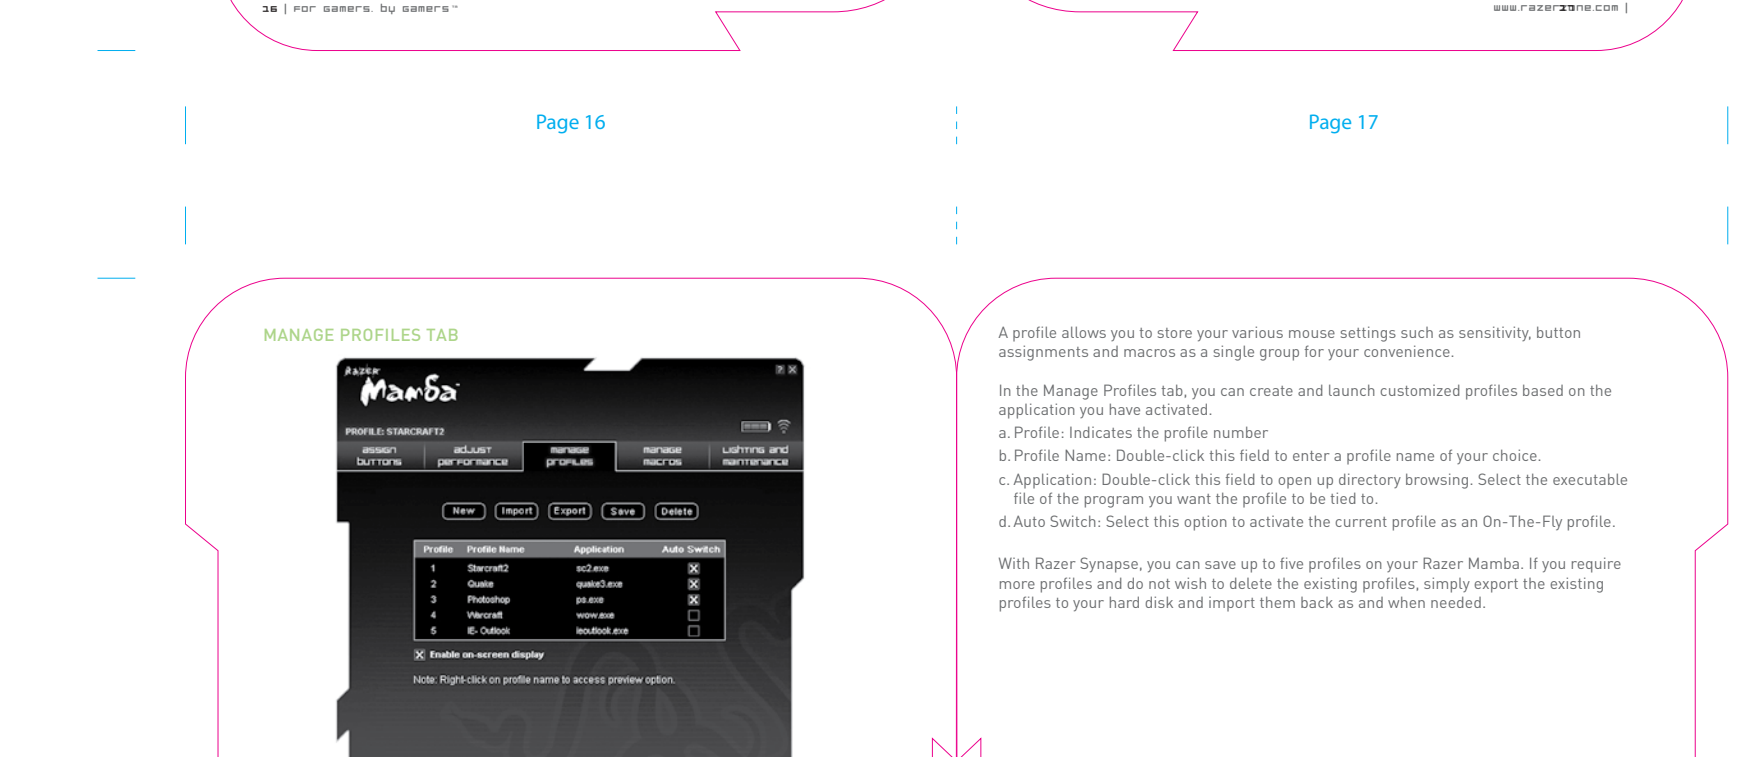

Razer Mamba_MultiSku_MasterGuide

Rev: 081128

1. Open Size : 204mm x 81mm with customized diecut
   Printing : Razer Blade box
   Diecut : 2C x 2C (Grayscale & Pantone 802C),
   Only Page 10 - 3C (Grayscale & Pantone 802C + Pantone Red 032C)
   Pages : 36 pages
   Material : (Cover) 230 gsm woodfree paper + blind emboss logo
   (Contents) 105 gm artpaper with matt varnish
   Finishing : Trimm & fold to size 102mm x 81mm
   Binding : Saddle-stitch

IMPORTANT NOTE: Printer are require to paginate and product films accordingly to the page number as shown on FA.

51mm
Diecut

51mm
Diecut

14mm
Top joint

blind emboss

Back cover

Cover

Inner front cover

Page 1

Page 2

Page 3

Page 4

Page 5

Page 6

Page 7

Page 8

Page 9

Page 10

Page 11

Page 12

Page 13

Page 14

Page 15

Page 16

Page 17

Page 18

Page 19

Page 20

Page 21

Page 22

Page 23

Page 24

Page 25

Page 26

Page 27

Page 28

Page 29

Page 30

Page 31

Page 32

Page 33

Page 34

Page 35

Page 36

Page 37

Page 38

Page 39

Page 40

Page 41

Page 42

Page 43

Page 44

Page 45

Page 46

Page 47

Page 48

Page 49

Page 50

Page 51

SYSTEM REQUIREMENTS

- 32-bit Windows 7
- Windows XP / Vista / Windows 8
- Internet connection for driver installation
- 30MB of free hard disk space

© 2011 Razer Inc. All rights reserved. www.razer.com

Page 2

Page 3

Page 4

Page 5

Page 6

Page 7

Page 8

Page 9

Page 10

Page 11

Page 12

Page 13

Page 14

Page 15

Page 16

Page 17

Page 18

Page 19

Page 20

Page 21

Page 22

Page 23

Page 24

Page 25

Page 26

Page 27

Page 28

Page 29

Page 30

Page 31

Page 32

Page 33

Page 34

Page 35

Page 36

Page 37

Page 38

Page 39

Page 40

Page 41

Page 42

Page 43

Page 44

Page 45

Page 46

Page 47

Page 48

Page 49

Page 50

Page 51

Page 52

Page 53

Page 54

Page 55

Page 56

Page 57

Page 58

Page 59

Page 60

Page 61

Page 62

Page 63

Page 64

Page 65

Page 66

Page 67

Page 68

Page 69

Page 70

Page 71

Page 72

Page 73

Page 74

Page 75

SYSTEM REQUIREMENTS

- 32-bit Windows 7
- Windows XP / Vista / Windows 8
- Internet connection for driver installation
- 30MB of free hard disk space

© 2011 Razer Inc. All rights reserved. www.razer.com

Page 2

Page 3

Page 4

Page 5

Page 6

Page 7

Page 8

Page 9

Page 10

Page 11

Page 12

Page 13

Page 14

Page 15

Page 16

Page 17

Page 18

Page 19

Page 20

Page 21

Page 22

Page 23

Page 24

Page 25

Page 26

Page 27

Page 28

Page 29

Page 30

Page 31

Page 32

Page 33

Page 34

Page 35

Page 36

Page 37

Page 38

Page 39

Page 40

Page 41

Page 42

Page 43

Page 44

Page 45

Page 46

Page 47

Page 48

Page 49

Page 50

Page 51

Page 52

Page 53

Page 54

Page 55

Page 56

Page 57

Page 58

Page 59

Page 60

Page 61

Page 62

Page 63

Page 64

Page 65

Page 66

Page 67

Page 68

Page 69

Page 70

Page 71

Page 72

Page 73

Page 74

Page 75

SYSTEM REQUIREMENTS

- 32-bit Windows 7
- Windows XP / Vista / Windows 8
- Internet connection for driver installation
- 30MB of free hard disk space

© 2011 Razer Inc. All rights reserved. www.razer.com

Page 2

Page 3

Page 4

Page 5

Page 6

Page 7

Page 8

Page 9

Page 10

Page 11

Page 12

Page 13

Page 14

Page 15

Page 16

Page 17

Page 18

Page 19

Page 20

Page 21

Page 22