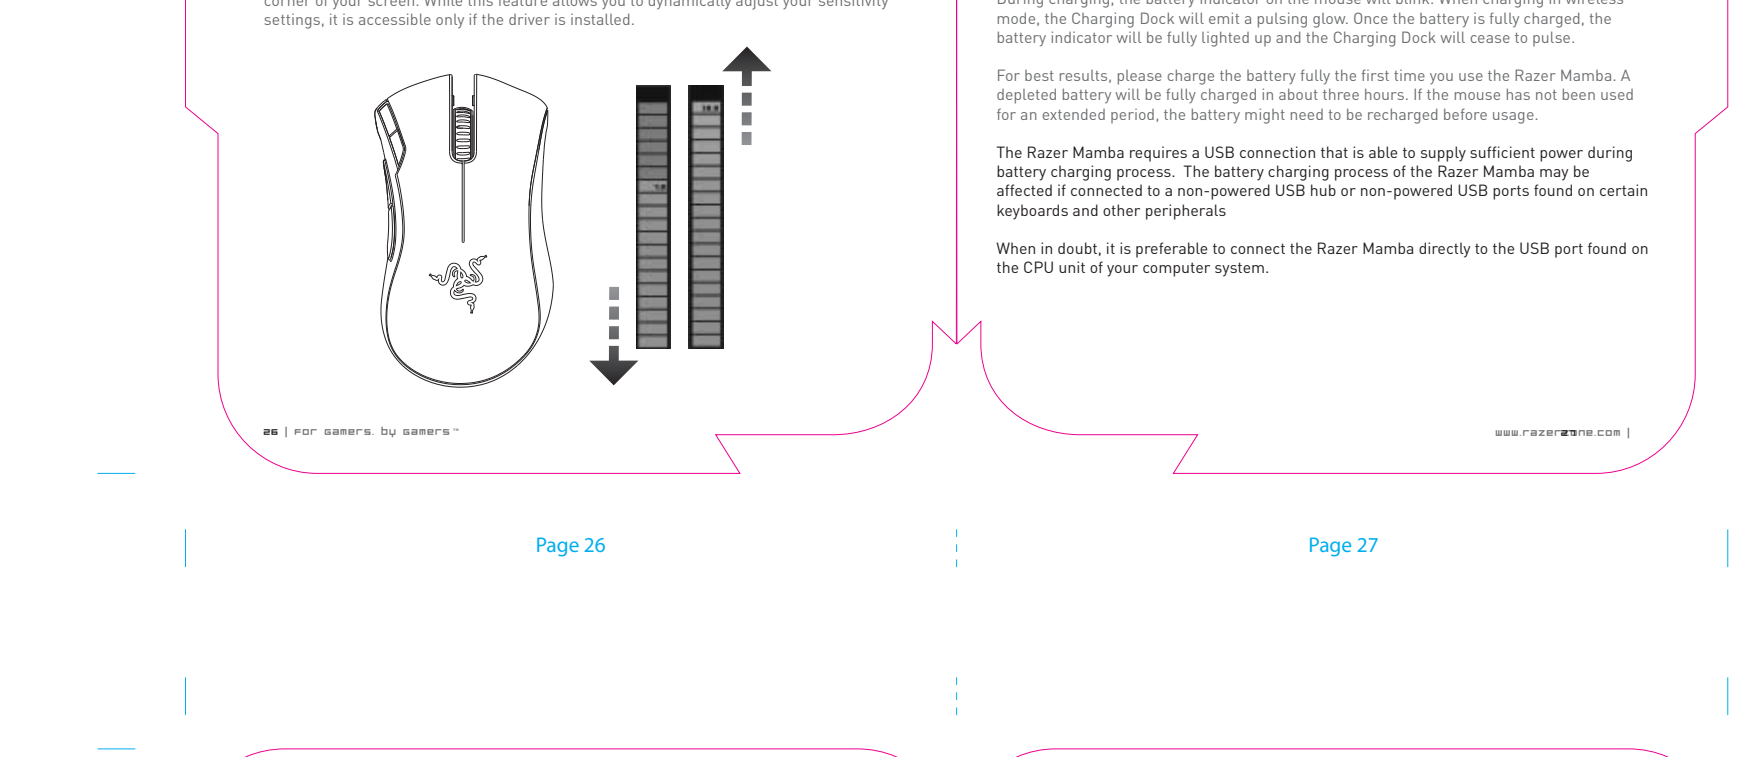

Razer Mamba_MultiSku_MasterGuide

Rev: 081128

1. Open Size : 204mm x 81mm with customized diecut
   Printing : Razer Blade box
   Diecut : 2C x 2C (Grayscale & Pantone 802C),
   Only Page 10 - 3C (Grayscale & Pantone 802C + Pantone Red 032C)
   Pages : 36 pages
   Material : (Cover) 230 gsm woodfree paper + blind emboss logo
   (Contents) 105 gm artpaper with matt varnish
   Finishing : Trimm & fold to size 102mm x 81mm
   Binding : Saddle-stitch

IMPORTANT NOTE: Printer are require to paginate and product films accordingly to the page number as shown on FA.

51mm
Diecut

51mm
Diecut

14mm
Top joint

blind emboss

Back cover

Cover

Inner front cover

Page 1

Page 2

Page 3

Page 4

Page 5

Page 6

Page 7

Page 8

Page 9

Page 10

Page 11

Page 12

Page 13

Page 14

Page 15

Page 16

Page 17

Page 18

Page 19

Page 20

Page 21

Page 22

Page 23

Page 24

Page 25

Page 26

Page 27

Page 28

Page 29

Page 30

Page 31

Page 32

Page 33

Page 34

Page 35

Page 36

Page 37

Page 38

Page 39

Page 40

Page 41

Page 42

Page 43

Page 44

Page 45

Page 46

Page 47

Page 48

Page 49

Page 50

Page 51

SYSTEM REQUIREMENTS

- 32-bit Windows 7
- Windows XP / Vista / Windows 8
- Internet connection for driver installation
- 30MB of free hard disk space

© 2011 Razer Inc. All rights reserved. www.razer.com

Page 2

Page 3

Page 4

Page 5

Page 6

Page 7

Page 8

Page 9

Page 10

Page 11

Page 12

Page 13

Page 14

Page 15

Page 16

Page 17

Page 18

Page 19

Page 20

Page 21

Page 22

Page 23

Page 24

Page 25

Page 26

Page 27

Page 28

Page 29

Page 30

Page 31

Page 32

Page 33

Page 34

Page 35

Page 36

Page 37

Page 38

Page 39

Page 40

Page 41

Page 42

Page 43

Page 44

Page 45

Page 46

Page 47

Page 48

Page 49

Page 50

Page 51

Page 52

Page 53

Page 54

Page 55

Page 56

Page 57

Page 58

Page 59

Page 60

Page 61

Page 62

Page 63

Page 64

Page 65

Page 66

Page 67

Page 68

Page 69

Page 70

Page 71

Page 72

Page 73

Page 74

Page 75

SYSTEM REQUIREMENTS

- 32-bit Windows 7
- Windows XP / Vista / Windows 8
- Internet connection for driver installation
- 30MB of free hard disk space

© 2011 Razer Inc. All rights reserved. www.razer.com

Page 2

Page 3

Page 4

Page 5

Page 6

Page 7

Page 8

Page 9

Page 10

Page 11

Page 12

Page 13

Page 14

Page 15

Page 16

Page 17

Page 18

Page 19

Page 20

Page 21

Page 22

Page 23

Page 24

Page 25

Page 26

Page 27

Page 28

Page 29

Page 30

Page 31

Page 32

Page 33

Page 34

Page 35

Page 36

Page 37

Page 38

Page 39

Page 40

Page 41

Page 42

Page 43

Page 44

Page 45

Page 46

Page 47

Page 48

Page 49

Page 50

Page 51

Page 52

Page 53

Page 54

Page 55

Page 56

Page 57

Page 58

Page 59

Page 60

Page 61

Page 62

Page 63

Page 64

Page 65

Page 66

Page 67

Page 68

Page 69

Page 70

Page 71

Page 72

Page 73

Page 74

Page 75

SYSTEM REQUIREMENTS

- 32-bit Windows 7
- Windows XP / Vista / Windows 8
- Internet connection for driver installation
- 30MB of free hard disk space

© 2011 Razer Inc. All rights reserved. www.razer.com

Page 2

Page 3

Page 4

Page 5

Page 6

Page 7

Page 8

Page 9

Page 10

Page 11

Page 12

Page 13

Page 14

Page 15

Page 16

Page 17

Page 18

Page 19

Page 20

Page 21

Page 22