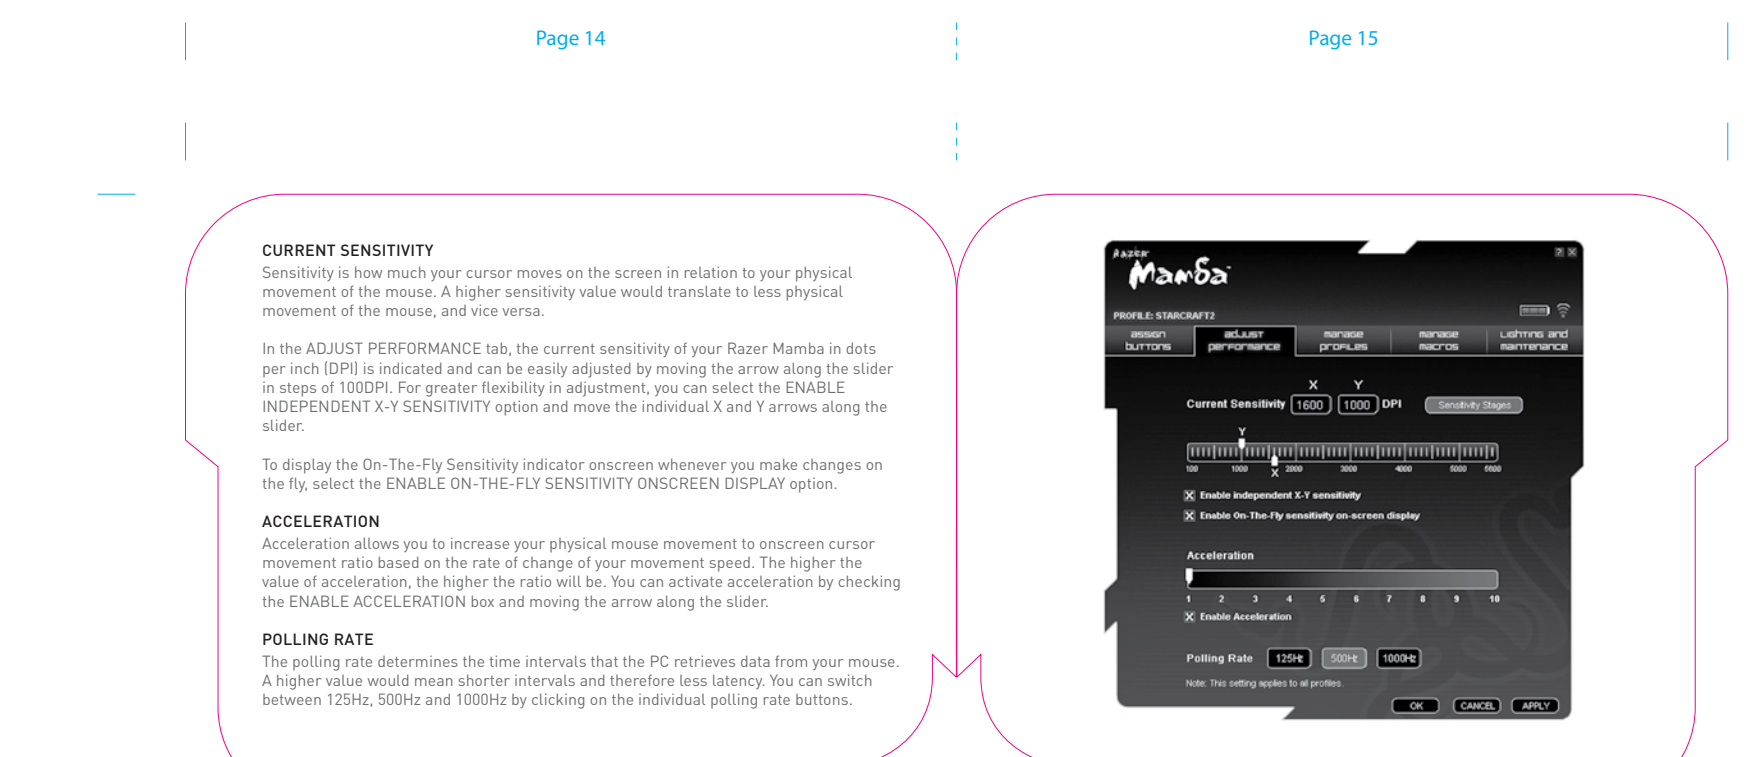

Razer Mamba_MultiSku_MasterGuide

Rev: 081128

1. Open Size : 204mm x 81mm with customized diecut
   Printing : Razer Blade box
   Diecut : 2C x 2C (Grayscale & Pantone 802C),
   Only Page 10 - 3C (Grayscale & Pantone 802C + Pantone Red 032C)
   Pages : 36 pages
   Material : (Cover) 230 gsm woodfree paper + blind emboss logo
   (Contents) 105 gm artpaper with matt varnish
   Finishing : Trimm & fold to size 102mm x 81mm
   Binding : Saddle-stitch

IMPORTANT NOTE: Printer are require to paginate and product films accordingly to the page number as shown on FA.

51mm
Diecut

51mm
Diecut

14mm
Top joint

blind emboss

Back cover

Cover

Inner front cover

Page 1

Page 2

Page 3

Page 4

Page 5

Page 6

Page 7

Page 8

Page 9

Page 10

Page 11

Page 12

Page 13

Page 14

Page 15

Page 16

Page 17

Page 18

Page 19

Page 20

Page 21

Page 22

Page 23

Page 24

Page 25

Page 26

Page 27

Page 28

Page 29

Page 30

Page 31

Page 32

Page 33

Page 34

Page 35

Page 36

Page 37

Page 38

Page 39

Page 40

Page 41

Page 42

Page 43

Page 44

Page 45

Page 46

Page 47

Page 48

Page 49

Page 50

Page 51

SYSTEM REQUIREMENTS

- 32-bit Windows 7
- Windows XP / Vista / Windows 8
- Internet connection for driver installation
- 30MB of free hard disk space

© 2011 Razer Inc. All rights reserved. www.razer.com

Page 2

Page 3

Page 4

Page 5

Page 6

Page 7

Page 8

Page 9

Page 10

Page 11

Page 12

Page 13

Page 14

Page 15

Page 16

Page 17

Page 18

Page 19

Page 20

Page 21

Page 22

Page 23

Page 24

Page 25

Page 26

Page 27

Page 28

Page 29

Page 30

Page 31

Page 32

Page 33

Page 34

Page 35

Page 36

Page 37

Page 38

Page 39

Page 40

Page 41

Page 42

Page 43

Page 44

Page 45

Page 46

Page 47

Page 48

Page 49

Page 50

Page 51

Page 52

Page 53

Page 54

Page 55

Page 56

Page 57

Page 58

Page 59

Page 60

Page 61

Page 62

Page 63

Page 64

Page 65

Page 66

Page 67

Page 68

Page 69

Page 70

Page 71

Page 72

Page 73

Page 74

Page 75

SYSTEM REQUIREMENTS

- 32-bit Windows 7
- Windows XP / Vista / Windows 8
- Internet connection for driver installation
- 30MB of free hard disk space

© 2011 Razer Inc. All rights reserved. www.razer.com

Page 2

Page 3

Page 4

Page 5

Page 6

Page 7

Page 8

Page 9

Page 10

Page 11

Page 12

Page 13

Page 14

Page 15

Page 16

Page 17

Page 18

Page 19

Page 20

Page 21

Page 22

Page 23

Page 24

Page 25

Page 26

Page 27

Page 28

Page 29

Page 30

Page 31

Page 32

Page 33

Page 34

Page 35

Page 36

Page 37

Page 38

Page 39

Page 40

Page 41

Page 42

Page 43

Page 44

Page 45

Page 46

Page 47

Page 48

Page 49

Page 50

Page 51

Page 52

Page 53

Page 54

Page 55

Page 56

Page 57

Page 58

Page 59

Page 60

Page 61

Page 62

Page 63

Page 64

Page 65

Page 66

Page 67

Page 68

Page 69

Page 70

Page 71

Page 72

Page 73

Page 74

Page 75

SYSTEM REQUIREMENTS

- 32-bit Windows 7
- Windows XP / Vista / Windows 8
- Internet connection for driver installation
- 30MB of free hard disk space

© 2011 Razer Inc. All rights reserved. www.razer.com

Page 2

Page 3

Page 4

Page 5

Page 6

Page 7

Page 8

Page 9

Page 10

Page 11

Page 12

Page 13

Page 14

Page 15

Page 16

Page 17

Page 18

Page 19

Page 20

Page 21

Page 22