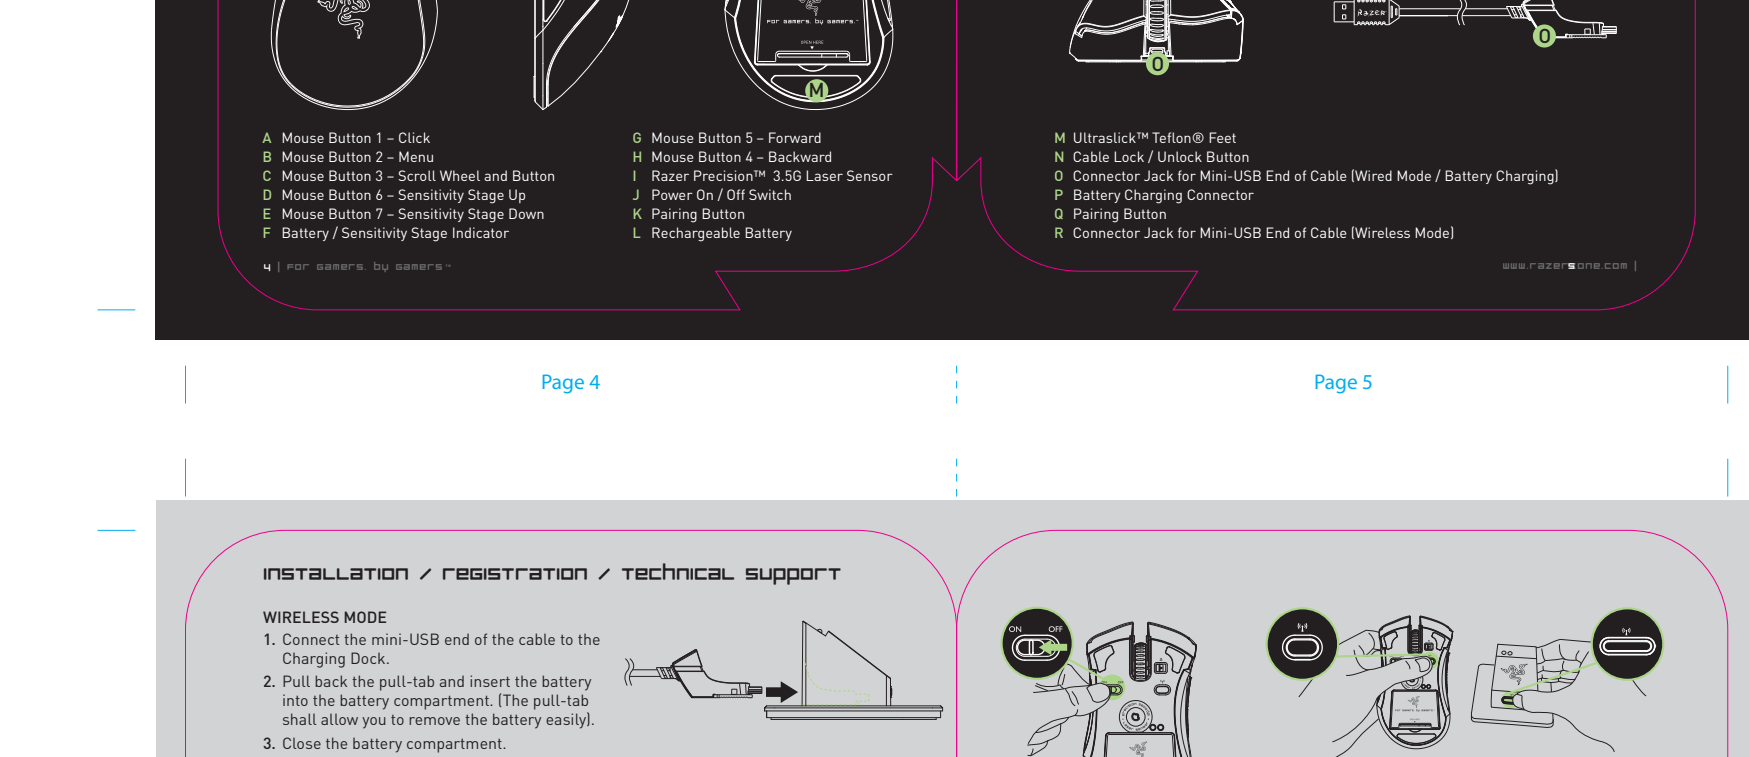

Razer Mamba_MultiSku_MasterGuide

Rev: 081128

1. Open Size : 204mm x 81mm with customized diecut
   Printing : Razer Blade box
   Diecut : 2C x 2C (Grayscale & Pantone 802C),
   Only Page 10 - 3C (Grayscale & Pantone 802C + Pantone Red 032C)
   Pages : 36 pages
   Material : (Cover) 230 gsm woodfree paper + blind emboss logo
   (Contents) 105 gm artpaper with matt varnish
   Finishing : Trimm & fold to size 102mm x 81mm
   Binding : Saddle-stitch

IMPORTANT NOTE: Printer are require to paginate and product films accordingly to the page number as shown on FA.

51mm
Diecut

51mm
Diecut

14mm
Top joint

blind emboss

Back cover

Cover

Inner front cover

Page 1

Page 2

Page 3

Page 4

Page 5

Page 6

Page 7

Page 8

Page 9

Page 10

Page 11

Page 12

Page 13

Page 14

Page 15

Page 16

Page 17

Page 18

Page 19

Page 20

Page 21

Page 22

Page 23

Page 24

Page 25

Page 26

Page 27

Page 28

Page 29

Page 30

Page 31

Page 32

Page 33

Page 34

Page 35

Page 36

Page 37

Page 38

Page 39

Page 40

Page 41

Page 42

Page 43

Page 44

Page 45

Page 46

Page 47

Page 48

Page 49

Page 50

Page 51

SYSTEM REQUIREMENTS

- 32-bit Windows 7
- Windows XP / Vista / Windows 8
- Internet connection for driver installation
- 30MB of free hard disk space

© 2011 Razer Inc. All rights reserved. www.razer.com

Page 2

Page 3

Page 4

Page 5

Page 6

Page 7

Page 8

Page 9

Page 10

Page 11

Page 12

Page 13

Page 14

Page 15

Page 16

Page 17

Page 18

Page 19

Page 20

Page 21

Page 22

Page 23

Page 24

Page 25

Page 26

Page 27

Page 28

Page 29

Page 30

Page 31

Page 32

Page 33

Page 34

Page 35

Page 36

Page 37

Page 38

Page 39

Page 40

Page 41

Page 42

Page 43

Page 44

Page 45

Page 46

Page 47

Page 48

Page 49

Page 50

Page 51

Page 52

Page 53

Page 54

Page 55

Page 56

Page 57

Page 58

Page 59

Page 60

Page 61

Page 62

Page 63

Page 64

Page 65

Page 66

Page 67

Page 68

Page 69

Page 70

Page 71

Page 72

Page 73

Page 74

Page 75

SYSTEM REQUIREMENTS

- 32-bit Windows 7
- Windows XP / Vista / Windows 8
- Internet connection for driver installation
- 30MB of free hard disk space

© 2011 Razer Inc. All rights reserved. www.razer.com

Page 2

Page 3

Page 4

Page 5

Page 6

Page 7

Page 8

Page 9

Page 10

Page 11

Page 12

Page 13

Page 14

Page 15

Page 16

Page 17

Page 18

Page 19

Page 20

Page 21

Page 22

Page 23

Page 24

Page 25

Page 26

Page 27

Page 28

Page 29

Page 30

Page 31

Page 32

Page 33

Page 34

Page 35

Page 36

Page 37

Page 38

Page 39

Page 40

Page 41

Page 42

Page 43

Page 44

Page 45

Page 46

Page 47

Page 48

Page 49

Page 50

Page 51

Page 52

Page 53

Page 54

Page 55

Page 56

Page 57

Page 58

Page 59

Page 60

Page 61

Page 62

Page 63

Page 64

Page 65

Page 66

Page 67

Page 68

Page 69

Page 70

Page 71

Page 72

Page 73

Page 74

Page 75

SYSTEM REQUIREMENTS

- 32-bit Windows 7
- Windows XP / Vista / Windows 8
- Internet connection for driver installation
- 30MB of free hard disk space

© 2011 Razer Inc. All rights reserved. www.razer.com

Page 2

Page 3

Page 4

Page 5

Page 6

Page 7

Page 8

Page 9

Page 10

Page 11

Page 12

Page 13

Page 14

Page 15

Page 16

Page 17

Page 18

Page 19

Page 20

Page 21

Page 22