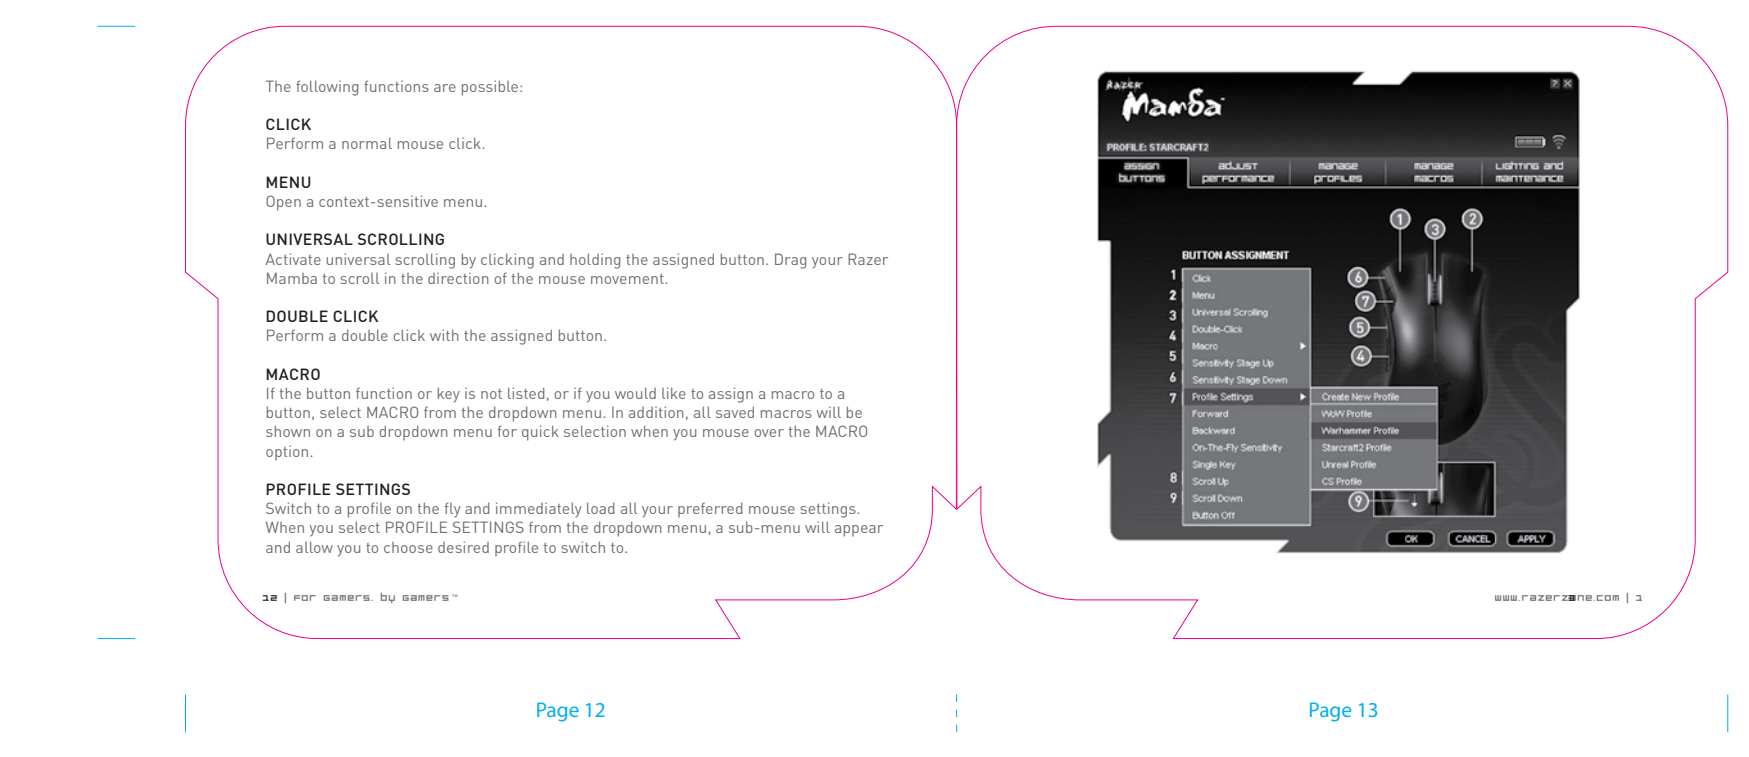

Razer Mamba_MultiSku_MasterGuide

Rev: 081128

1. Open Size : 204mm x 81mm with customized diecut
   Printing : Razer Blade box
   Diecut : 2C x 2C (Grayscale & Pantone 802C),
   Only Page 10 - 3C (Grayscale & Pantone 802C + Pantone Red 032C)
   Pages : 36 pages
   Material : (Cover) 230 gsm woodfree paper + blind emboss logo
   (Contents) 105 gm artpaper with matt varnish
   Finishing : Trimm & fold to size 102mm x 81mm
   Binding : Saddle-stitch

IMPORTANT NOTE: Printer are require to paginate and product films accordingly to the page number as shown on FA.

51mm
Diecut

51mm
Diecut

14mm
Top joint

blind emboss

Back cover

Cover

Inner front cover

Page 1

Page 2

Page 3

Page 4

Page 5

Page 6

Page 7

Page 8

Page 9

Page 10

Page 11

Page 12

Page 13

Page 14

Page 15

Page 16

Page 17

Page 18

Page 19

Page 20

Page 21

Page 22

Page 23

Page 24

Page 25

Page 26

Page 27

Page 28

Page 29

Page 30

Page 31

Page 32

Page 33

Page 34

Page 35

Page 36

Page 37

Page 38

Page 39

Page 40

Page 41

Page 42

Page 43

Page 44

Page 45

Page 46

Page 47

Page 48

Page 49

Page 50

Page 51

SYSTEM REQUIREMENTS

- 32-bit Windows 7
- Windows XP / Vista / Windows 8
- Internet connection for driver installation
- 30MB of free hard disk space

© 2011 Razer Inc. All rights reserved. www.razer.com

Page 2

Page 3

Page 4

Page 5

Page 6

Page 7

Page 8

Page 9

Page 10

Page 11

Page 12

Page 13

Page 14

Page 15

Page 16

Page 17

Page 18

Page 19

Page 20

Page 21

Page 22

Page 23

Page 24

Page 25

Page 26

Page 27

Page 28

Page 29

Page 30

Page 31

Page 32

Page 33

Page 34

Page 35

Page 36

Page 37

Page 38

Page 39

Page 40

Page 41

Page 42

Page 43

Page 44

Page 45

Page 46

Page 47

Page 48

Page 49

Page 50

Page 51

Page 52

Page 53

Page 54

Page 55

Page 56

Page 57

Page 58

Page 59

Page 60

Page 61

Page 62

Page 63

Page 64

Page 65

Page 66

Page 67

Page 68

Page 69

Page 70

Page 71

Page 72

Page 73

Page 74

Page 75

SYSTEM REQUIREMENTS

- 32-bit Windows 7
- Windows XP / Vista / Windows 8
- Internet connection for driver installation
- 30MB of free hard disk space

© 2011 Razer Inc. All rights reserved. www.razer.com

Page 2

Page 3

Page 4

Page 5

Page 6

Page 7

Page 8

Page 9

Page 10

Page 11

Page 12

Page 13

Page 14

Page 15

Page 16

Page 17

Page 18

Page 19

Page 20

Page 21

Page 22

Page 23

Page 24

Page 25

Page 26

Page 27

Page 28

Page 29

Page 30

Page 31

Page 32

Page 33

Page 34

Page 35

Page 36

Page 37

Page 38

Page 39

Page 40

Page 41

Page 42

Page 43

Page 44

Page 45

Page 46

Page 47

Page 48

Page 49

Page 50

Page 51

Page 52

Page 53

Page 54

Page 55

Page 56

Page 57

Page 58

Page 59

Page 60

Page 61

Page 62

Page 63

Page 64

Page 65

Page 66

Page 67

Page 68

Page 69

Page 70

Page 71

Page 72

Page 73

Page 74

Page 75

SYSTEM REQUIREMENTS

- 32-bit Windows 7
- Windows XP / Vista / Windows 8
- Internet connection for driver installation
- 30MB of free hard disk space

© 2011 Razer Inc. All rights reserved. www.razer.com

Page 2

Page 3

Page 4

Page 5

Page 6

Page 7

Page 8

Page 9

Page 10

Page 11

Page 12

Page 13

Page 14

Page 15

Page 16

Page 17

Page 18

Page 19

Page 20

Page 21

Page 22