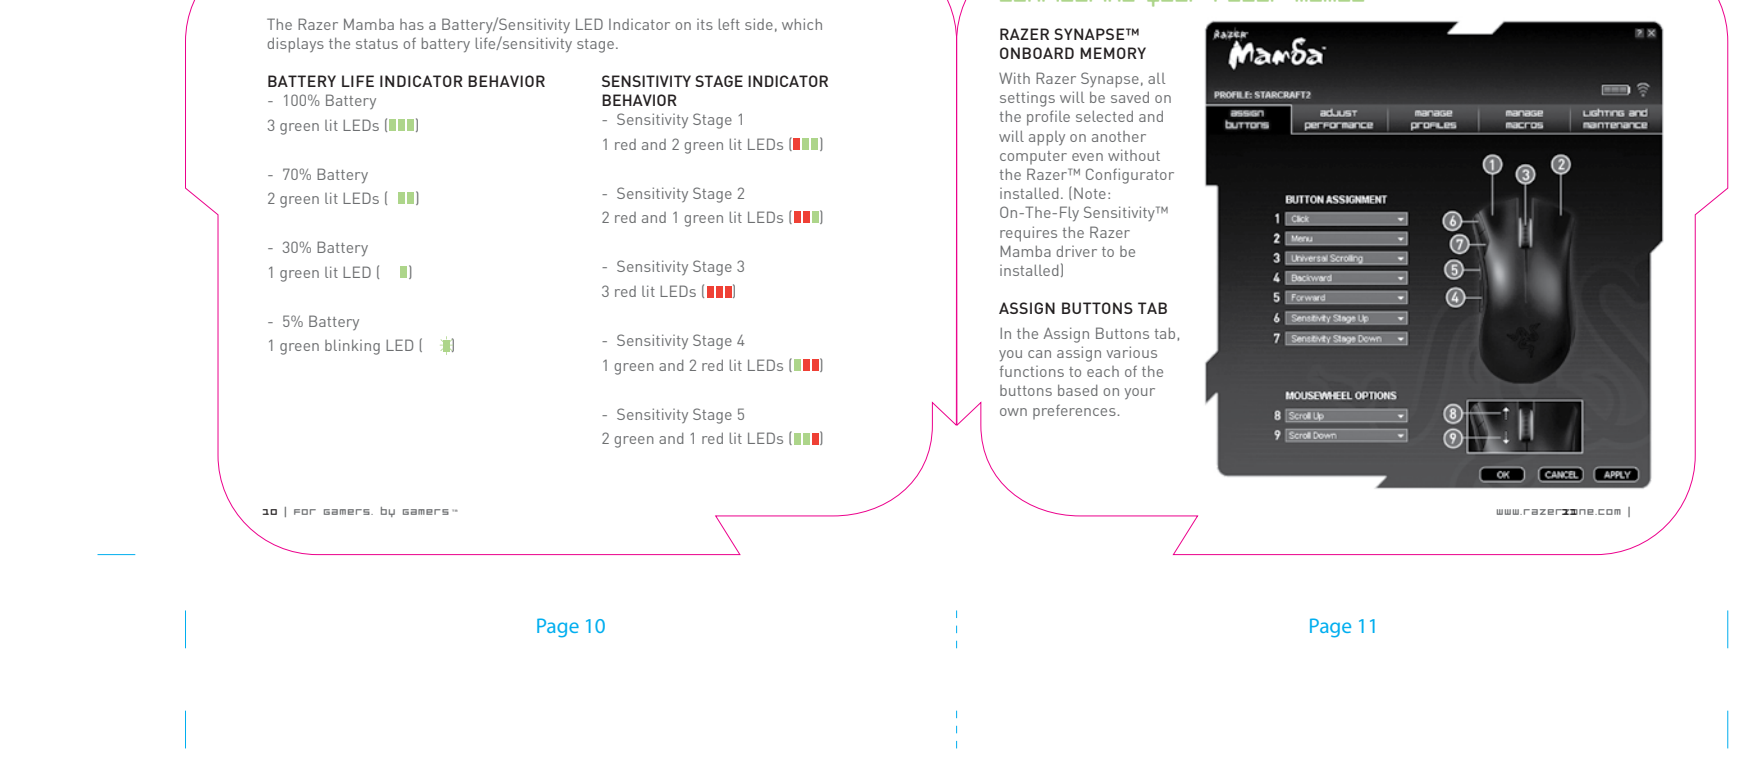

Razer Mamba_MultiSku_MasterGuide

Rev: 081128

1. Open Size : 204mm x 81mm with customized diecut
   Printing : Razer Blade box
   Diecut : 2C x 2C (Grayscale & Pantone 802C),
   Only Page 10 - 3C (Grayscale & Pantone 802C + Pantone Red 032C)
   Pages : 36 pages
   Material : (Cover) 230 gsm woodfree paper + blind emboss logo
   (Contents) 105 gm artpaper with matt varnish
   Finishing : Trimm & fold to size 102mm x 81mm
   Binding : Saddle-stitch

IMPORTANT NOTE: Printer are require to paginate and product films accordingly to the page number as shown on FA.

51mm
Diecut

51mm
Diecut

14mm
Top joint

blind emboss

Back cover

Cover

Inner front cover

Page 1

Page 2

Page 3

Page 4

Page 5

Page 6

Page 7

Page 8

Page 9

Page 10

Page 11

Page 12

Page 13

Page 14

Page 15

Page 16

Page 17

Page 18

Page 19

Page 20

Page 21

Page 22

Page 23

Page 24

Page 25

Page 26

Page 27

Page 28

Page 29

Page 30

Page 31

Page 32

Page 33

Page 34

Page 35

Page 36

Page 37

Page 38

Page 39

Page 40

Page 41

Page 42

Page 43

Page 44

Page 45

Page 46

Page 47

Page 48

Page 49

Page 50

Page 51

SYSTEM REQUIREMENTS

- 32-bit Windows 7
- Windows XP / Vista / Windows 8
- Internet connection for driver installation
- 30MB of free hard disk space

© 2011 Razer Inc. All rights reserved. www.razer.com

Page 2

Page 3

Page 4

Page 5

Page 6

Page 7

Page 8

Page 9

Page 10

Page 11

Page 12

Page 13

Page 14

Page 15

Page 16

Page 17

Page 18

Page 19

Page 20

Page 21

Page 22

Page 23

Page 24

Page 25

Page 26

Page 27

Page 28

Page 29

Page 30

Page 31

Page 32

Page 33

Page 34

Page 35

Page 36

Page 37

Page 38

Page 39

Page 40

Page 41

Page 42

Page 43

Page 44

Page 45

Page 46

Page 47

Page 48

Page 49

Page 50

Page 51

Page 52

Page 53

Page 54

Page 55

Page 56

Page 57

Page 58

Page 59

Page 60

Page 61

Page 62

Page 63

Page 64

Page 65

Page 66

Page 67

Page 68

Page 69

Page 70

Page 71

Page 72

Page 73

Page 74

Page 75

SYSTEM REQUIREMENTS

- 32-bit Windows 7
- Windows XP / Vista / Windows 8
- Internet connection for driver installation
- 30MB of free hard disk space

© 2011 Razer Inc. All rights reserved. www.razer.com

Page 2

Page 3

Page 4

Page 5

Page 6

Page 7

Page 8

Page 9

Page 10

Page 11

Page 12

Page 13

Page 14

Page 15

Page 16

Page 17

Page 18

Page 19

Page 20

Page 21

Page 22

Page 23

Page 24

Page 25

Page 26

Page 27

Page 28

Page 29

Page 30

Page 31

Page 32

Page 33

Page 34

Page 35

Page 36

Page 37

Page 38

Page 39

Page 40

Page 41

Page 42

Page 43

Page 44

Page 45

Page 46

Page 47

Page 48

Page 49

Page 50

Page 51

Page 52

Page 53

Page 54

Page 55

Page 56

Page 57

Page 58

Page 59

Page 60

Page 61

Page 62

Page 63

Page 64

Page 65

Page 66

Page 67

Page 68

Page 69

Page 70

Page 71

Page 72

Page 73

Page 74

Page 75

SYSTEM REQUIREMENTS

- 32-bit Windows 7
- Windows XP / Vista / Windows 8
- Internet connection for driver installation
- 30MB of free hard disk space

© 2011 Razer Inc. All rights reserved. www.razer.com

Page 2

Page 3

Page 4

Page 5

Page 6

Page 7

Page 8

Page 9

Page 10

Page 11

Page 12

Page 13

Page 14

Page 15

Page 16

Page 17

Page 18

Page 19

Page 20

Page 21

Page 22