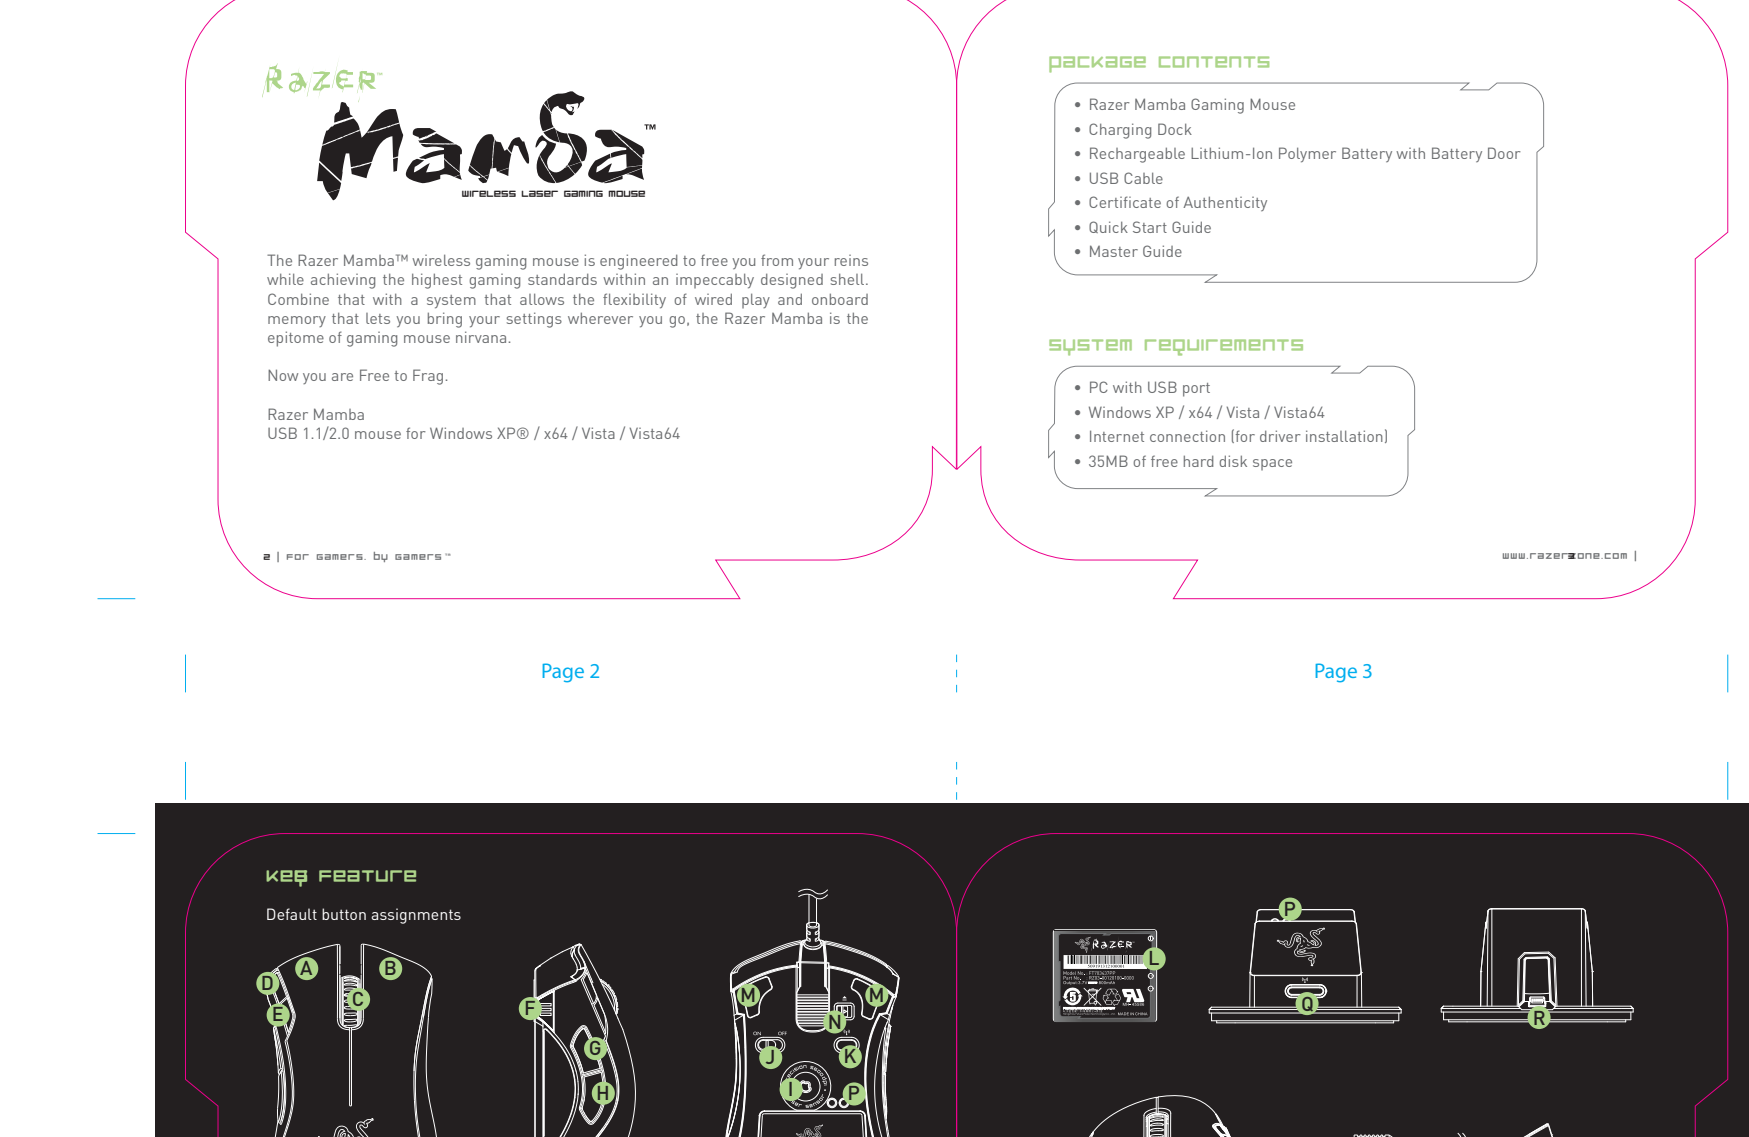

Razer Mamba_MultiSku_MasterGuide

Rev: 081128

1. Open Size : 204mm x 81mm with customized diecut
   Printing : Razer Blade box
   Diecut : 2C x 2C (Grayscale & Pantone 802C),
   Only Page 10 - 3C (Grayscale & Pantone 802C + Pantone Red 032C)
   Pages : 36 pages
   Material : (Cover) 230 gsm woodfree paper + blind emboss logo
   (Contents) 105 gm artpaper with matt varnish
   Finishing : Trimm & fold to size 102mm x 81mm
   Binding : Saddle-stitch

IMPORTANT NOTE: Printer are require to paginate and product films accordingly to the page number as shown on FA.

51mm
Diecut

51mm
Diecut

14mm
Top joint

blind emboss

Back cover

Cover

Inner front cover

Page 1

Page 2

Page 3

Page 4

Page 5

Page 6

Page 7

Page 8

Page 9

Page 10

Page 11

Page 12

Page 13

Page 14

Page 15

Page 16

Page 17

Page 18

Page 19

Page 20

Page 21

Page 22

Page 23

Page 24

Page 25

Page 26

Page 27

Page 28

Page 29

Page 30

Page 31

Page 32

Page 33

Page 34

Page 35

Page 36

Page 37

Page 38

Page 39

Page 40

Page 41

Page 42

Page 43

Page 44

Page 45

Page 46

Page 47

Page 48

Page 49

Page 50

Page 51

SYSTEM REQUIREMENTS

- 32-bit Windows 7
- Windows XP / Vista / Windows 8
- Internet connection for driver installation
- 30MB of free hard disk space

© 2011 Razer Inc. All rights reserved. www.razer.com

Page 2

Page 3

Page 4

Page 5

Page 6

Page 7

Page 8

Page 9

Page 10

Page 11

Page 12

Page 13

Page 14

Page 15

Page 16

Page 17

Page 18

Page 19

Page 20

Page 21

Page 22

Page 23

Page 24

Page 25

Page 26

Page 27

Page 28

Page 29

Page 30

Page 31

Page 32

Page 33

Page 34

Page 35

Page 36

Page 37

Page 38

Page 39

Page 40

Page 41

Page 42

Page 43

Page 44

Page 45

Page 46

Page 47

Page 48

Page 49

Page 50

Page 51

Page 52

Page 53

Page 54

Page 55

Page 56

Page 57

Page 58

Page 59

Page 60

Page 61

Page 62

Page 63

Page 64

Page 65

Page 66

Page 67

Page 68

Page 69

Page 70

Page 71

Page 72

Page 73

Page 74

Page 75

SYSTEM REQUIREMENTS

- 32-bit Windows 7
- Windows XP / Vista / Windows 8
- Internet connection for driver installation
- 30MB of free hard disk space

© 2011 Razer Inc. All rights reserved. www.razer.com

Page 2

Page 3

Page 4

Page 5

Page 6

Page 7

Page 8

Page 9

Page 10

Page 11

Page 12

Page 13

Page 14

Page 15

Page 16

Page 17

Page 18

Page 19

Page 20

Page 21

Page 22

Page 23

Page 24

Page 25

Page 26

Page 27

Page 28

Page 29

Page 30

Page 31

Page 32

Page 33

Page 34

Page 35

Page 36

Page 37

Page 38

Page 39

Page 40

Page 41

Page 42

Page 43

Page 44

Page 45

Page 46

Page 47

Page 48

Page 49

Page 50

Page 51

Page 52

Page 53

Page 54

Page 55

Page 56

Page 57

Page 58

Page 59

Page 60

Page 61

Page 62

Page 63

Page 64

Page 65

Page 66

Page 67

Page 68

Page 69

Page 70

Page 71

Page 72

Page 73

Page 74

Page 75

SYSTEM REQUIREMENTS

- 32-bit Windows 7
- Windows XP / Vista / Windows 8
- Internet connection for driver installation
- 30MB of free hard disk space

© 2011 Razer Inc. All rights reserved. www.razer.com

Page 2

Page 3

Page 4

Page 5

Page 6

Page 7

Page 8

Page 9

Page 10

Page 11

Page 12

Page 13

Page 14

Page 15

Page 16

Page 17

Page 18

Page 19

Page 20

Page 21

Page 22