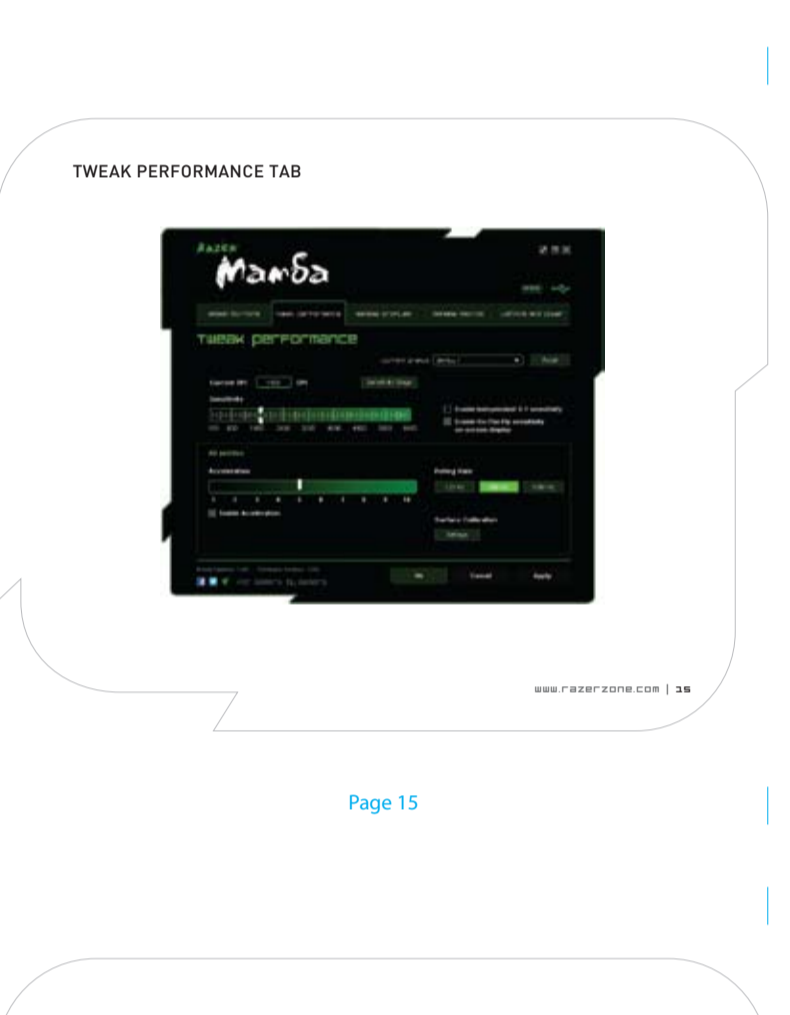

Razer Mamba 2012_MultiSku_MasterGuide

Rev: 110506

- Open Size : 204mm x 81mm with customed diecut
- Diecut : Razer Blade box
- Printing : 2C [Grayscale & Pantone 802C] x 5C [CMYK & Pantone 802C]
- Pages : 40 pages
- Material : (Cover) 230 gsm woodfree paper + blind emboss logo
- Finishing : Trim & fold to size 102mm x 81mm
- Binding : Saddle-stitch

IMPORTANT NOTE: Printer are require to paginate and product films accordingly to the page number as shown on FA.

Page 9

Page 28

Page 29

Page 30

Page 31

Page 32

Page 33

Page 34

Page 35

Page 36

Page 37

Page 38

Page 39

Page 40

Page 41