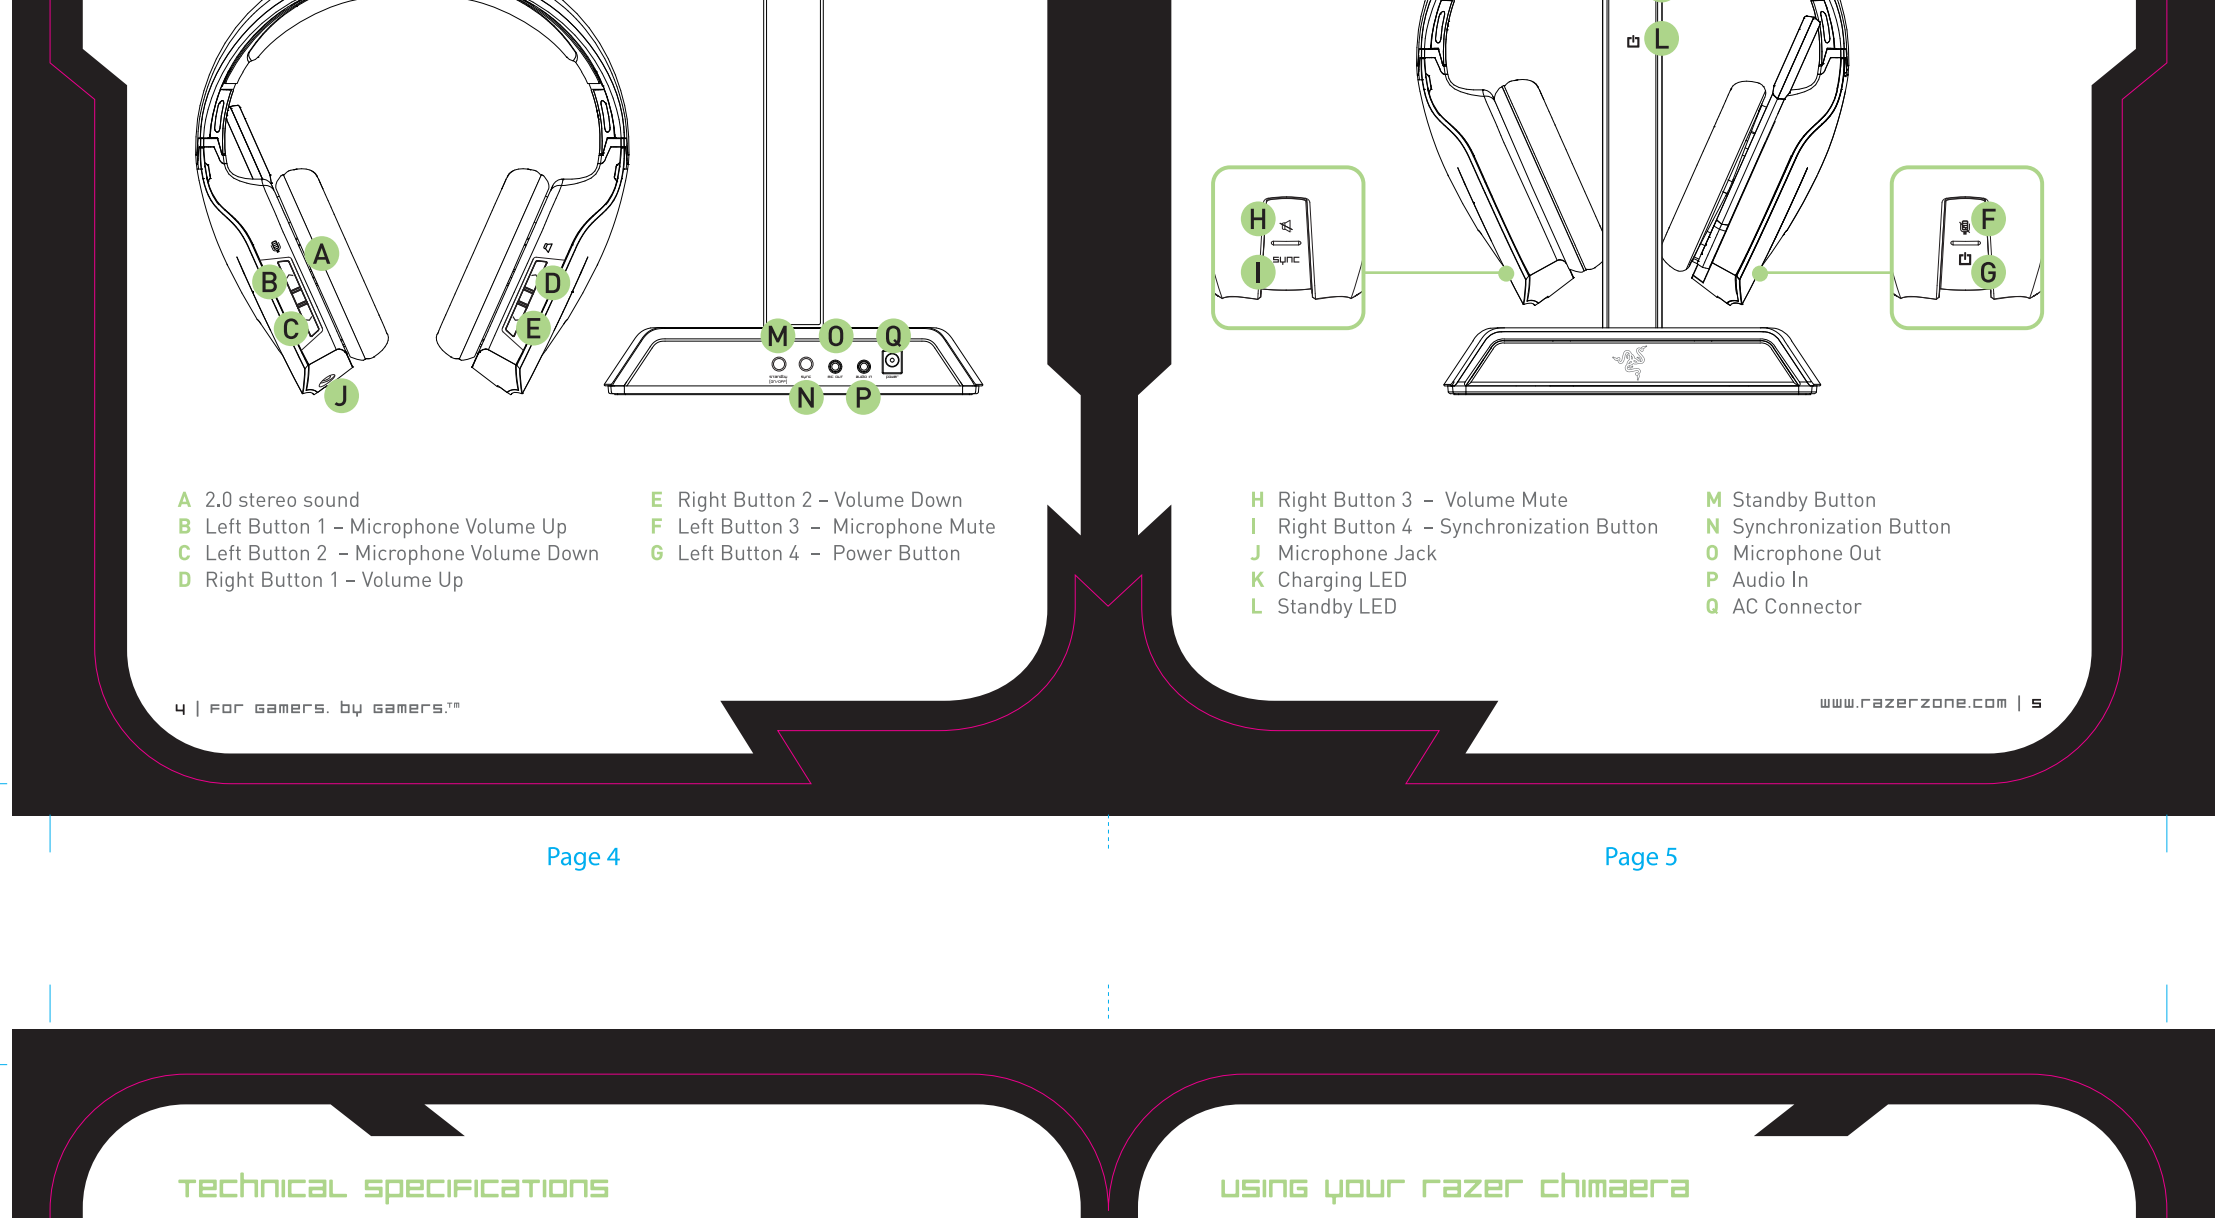

Page 4

Page 5