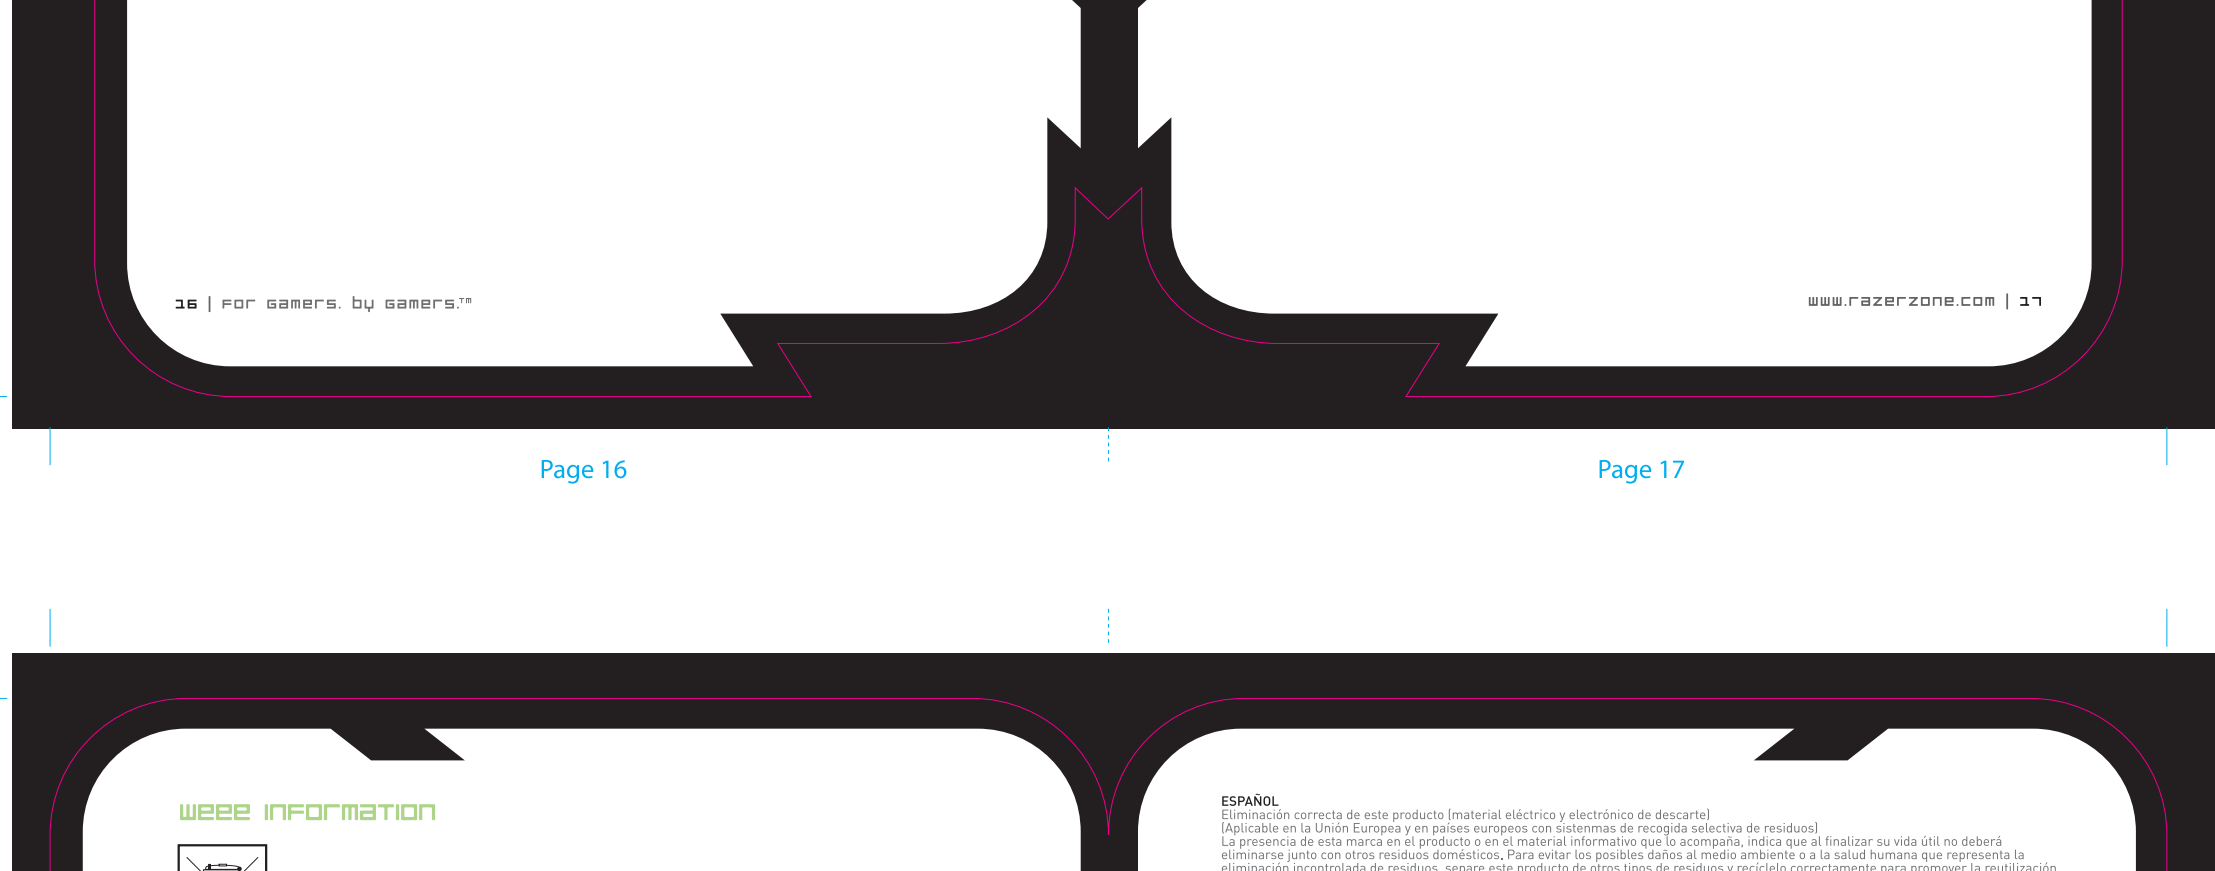

Page 18

Page 19