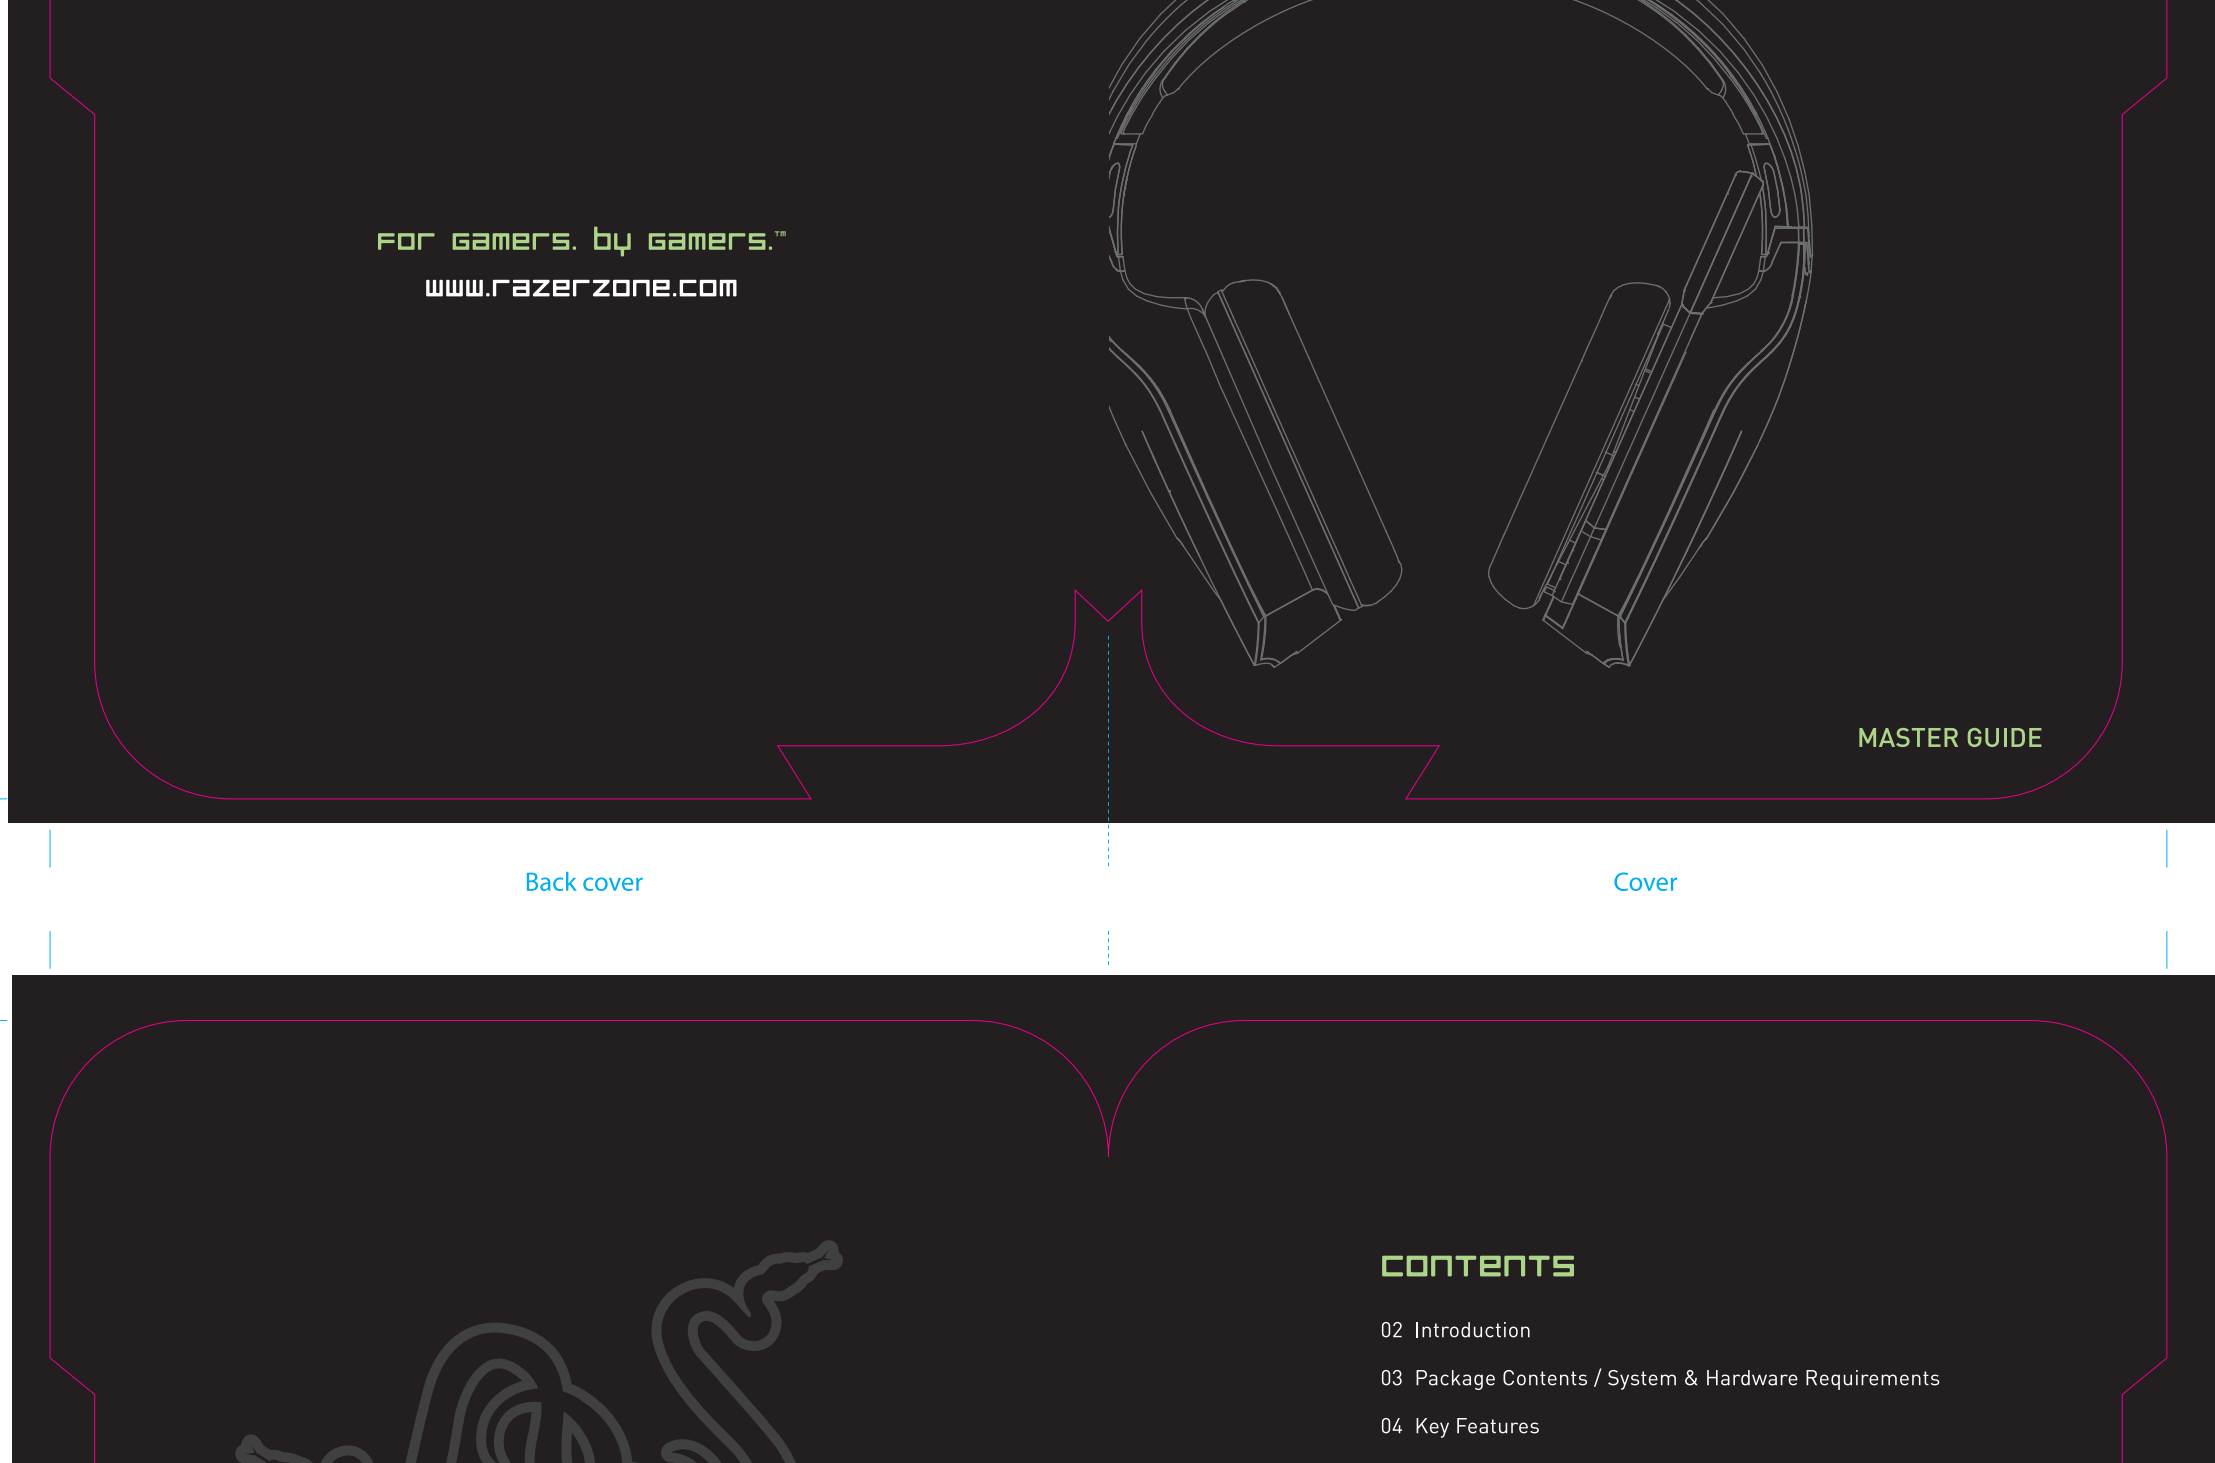

Razer Chimaera - T2 - MasterGuide [Multi & NASA Sku]

Ref: 101221

Open Size : 280mm x 140mm with customed diecut
Diecut : Razer Bladem box
Printing : 2C x 2C (Grayscale & Pantone 802C) + page 26- 100% Yellow
Pages : 10 pages
Material : [Cover] 230 gsm woodfree paper
          [Contents] 105 gsm matte artpaper with matte varnish
Finishing : Trim & fold to size 140mm x 140mm
Binding : Saddle-stitch

IMPORTANT NOTE: Printer are require to paginate and product films accordingly to the page number as shown on FA.

Back cover

Cover