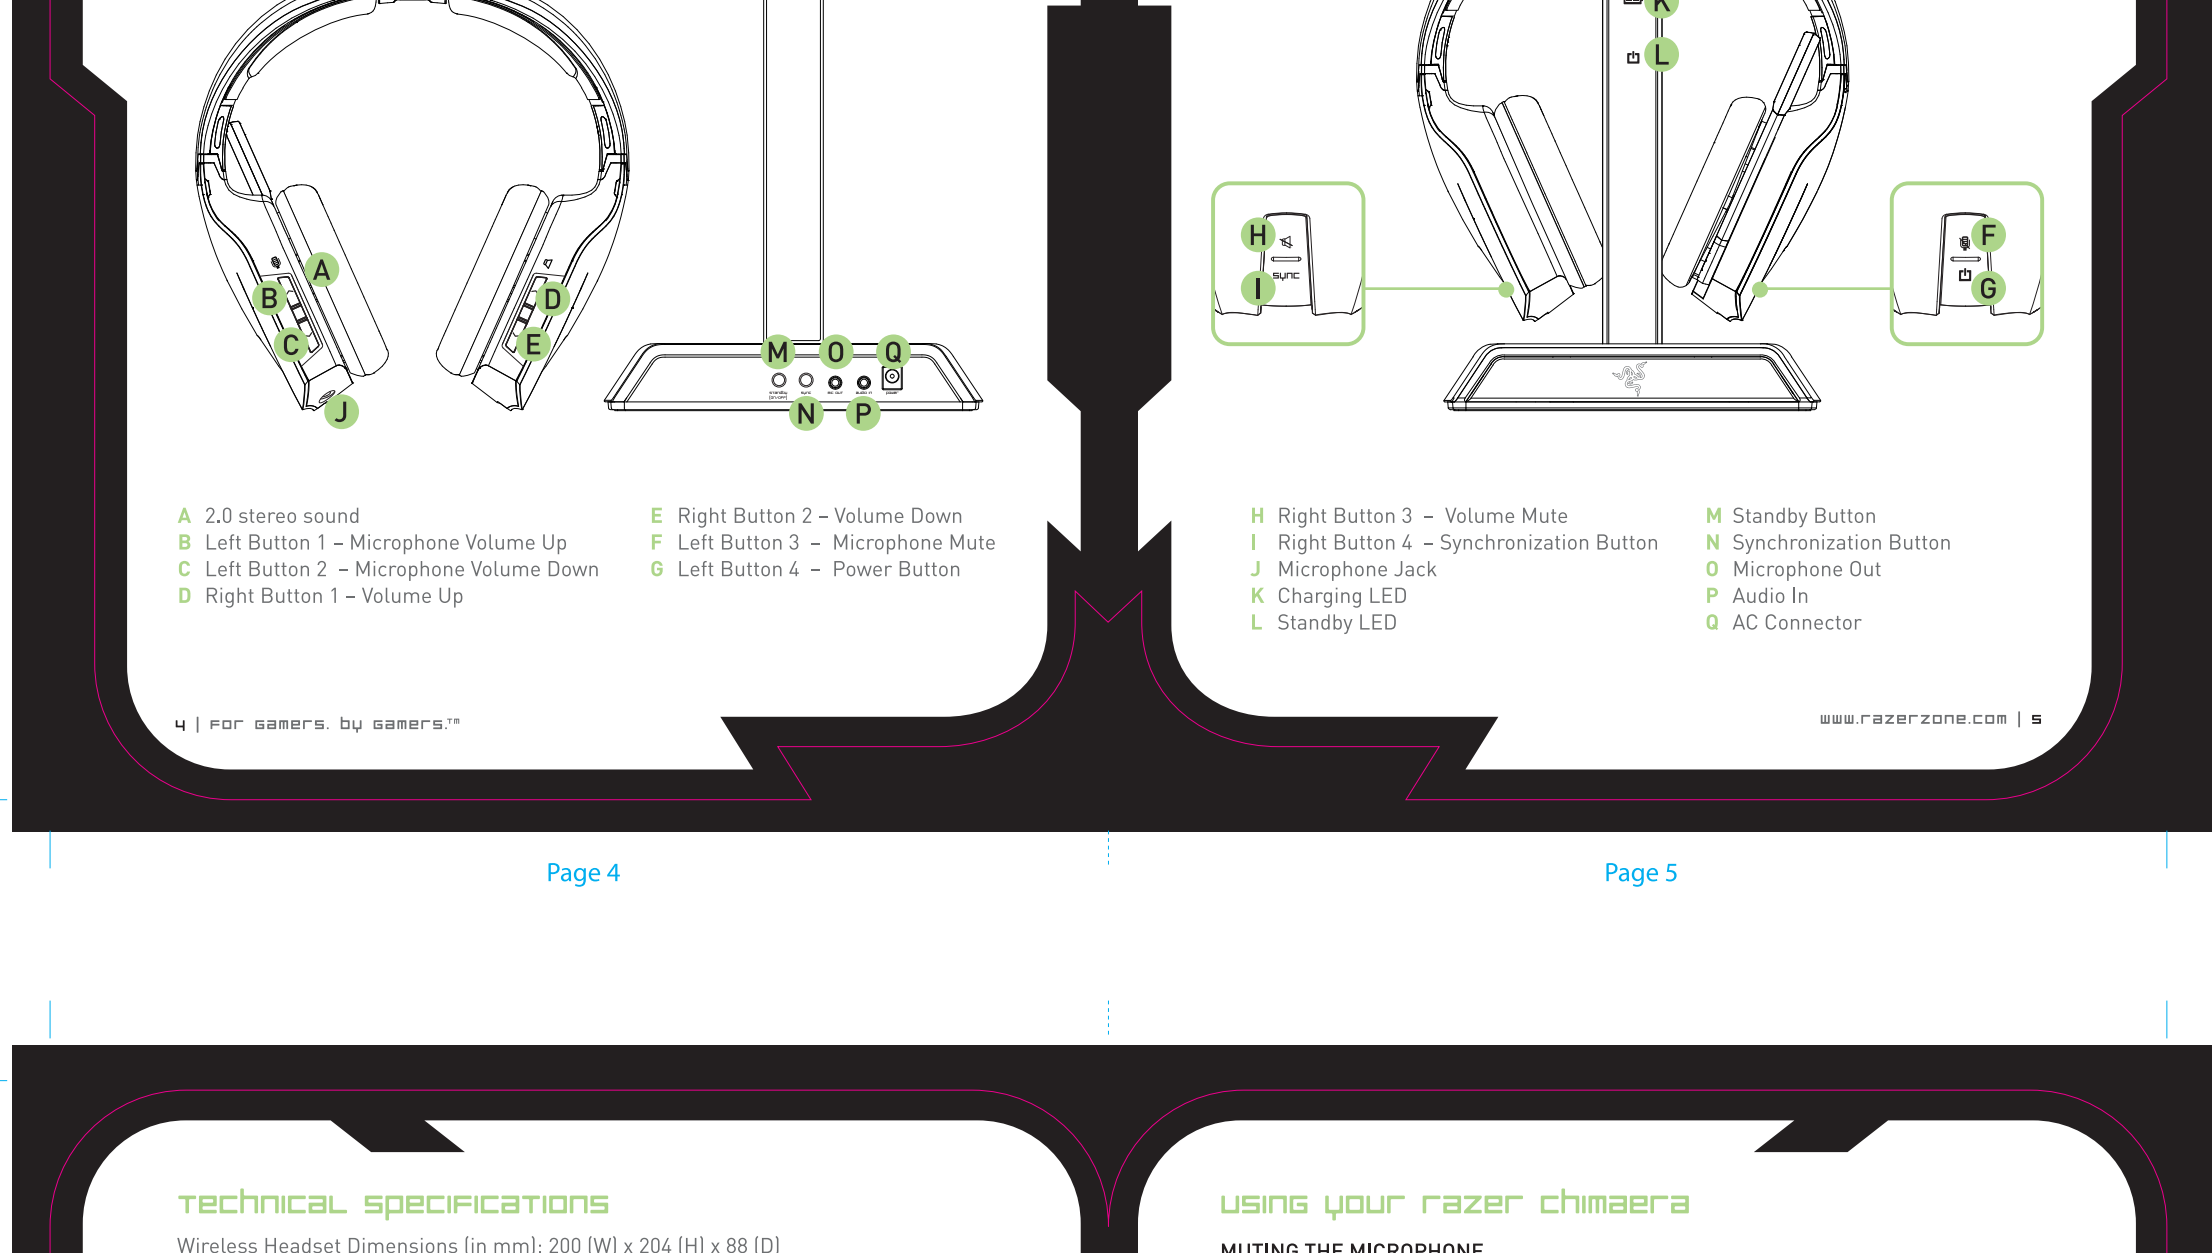

Page 4

Page 5