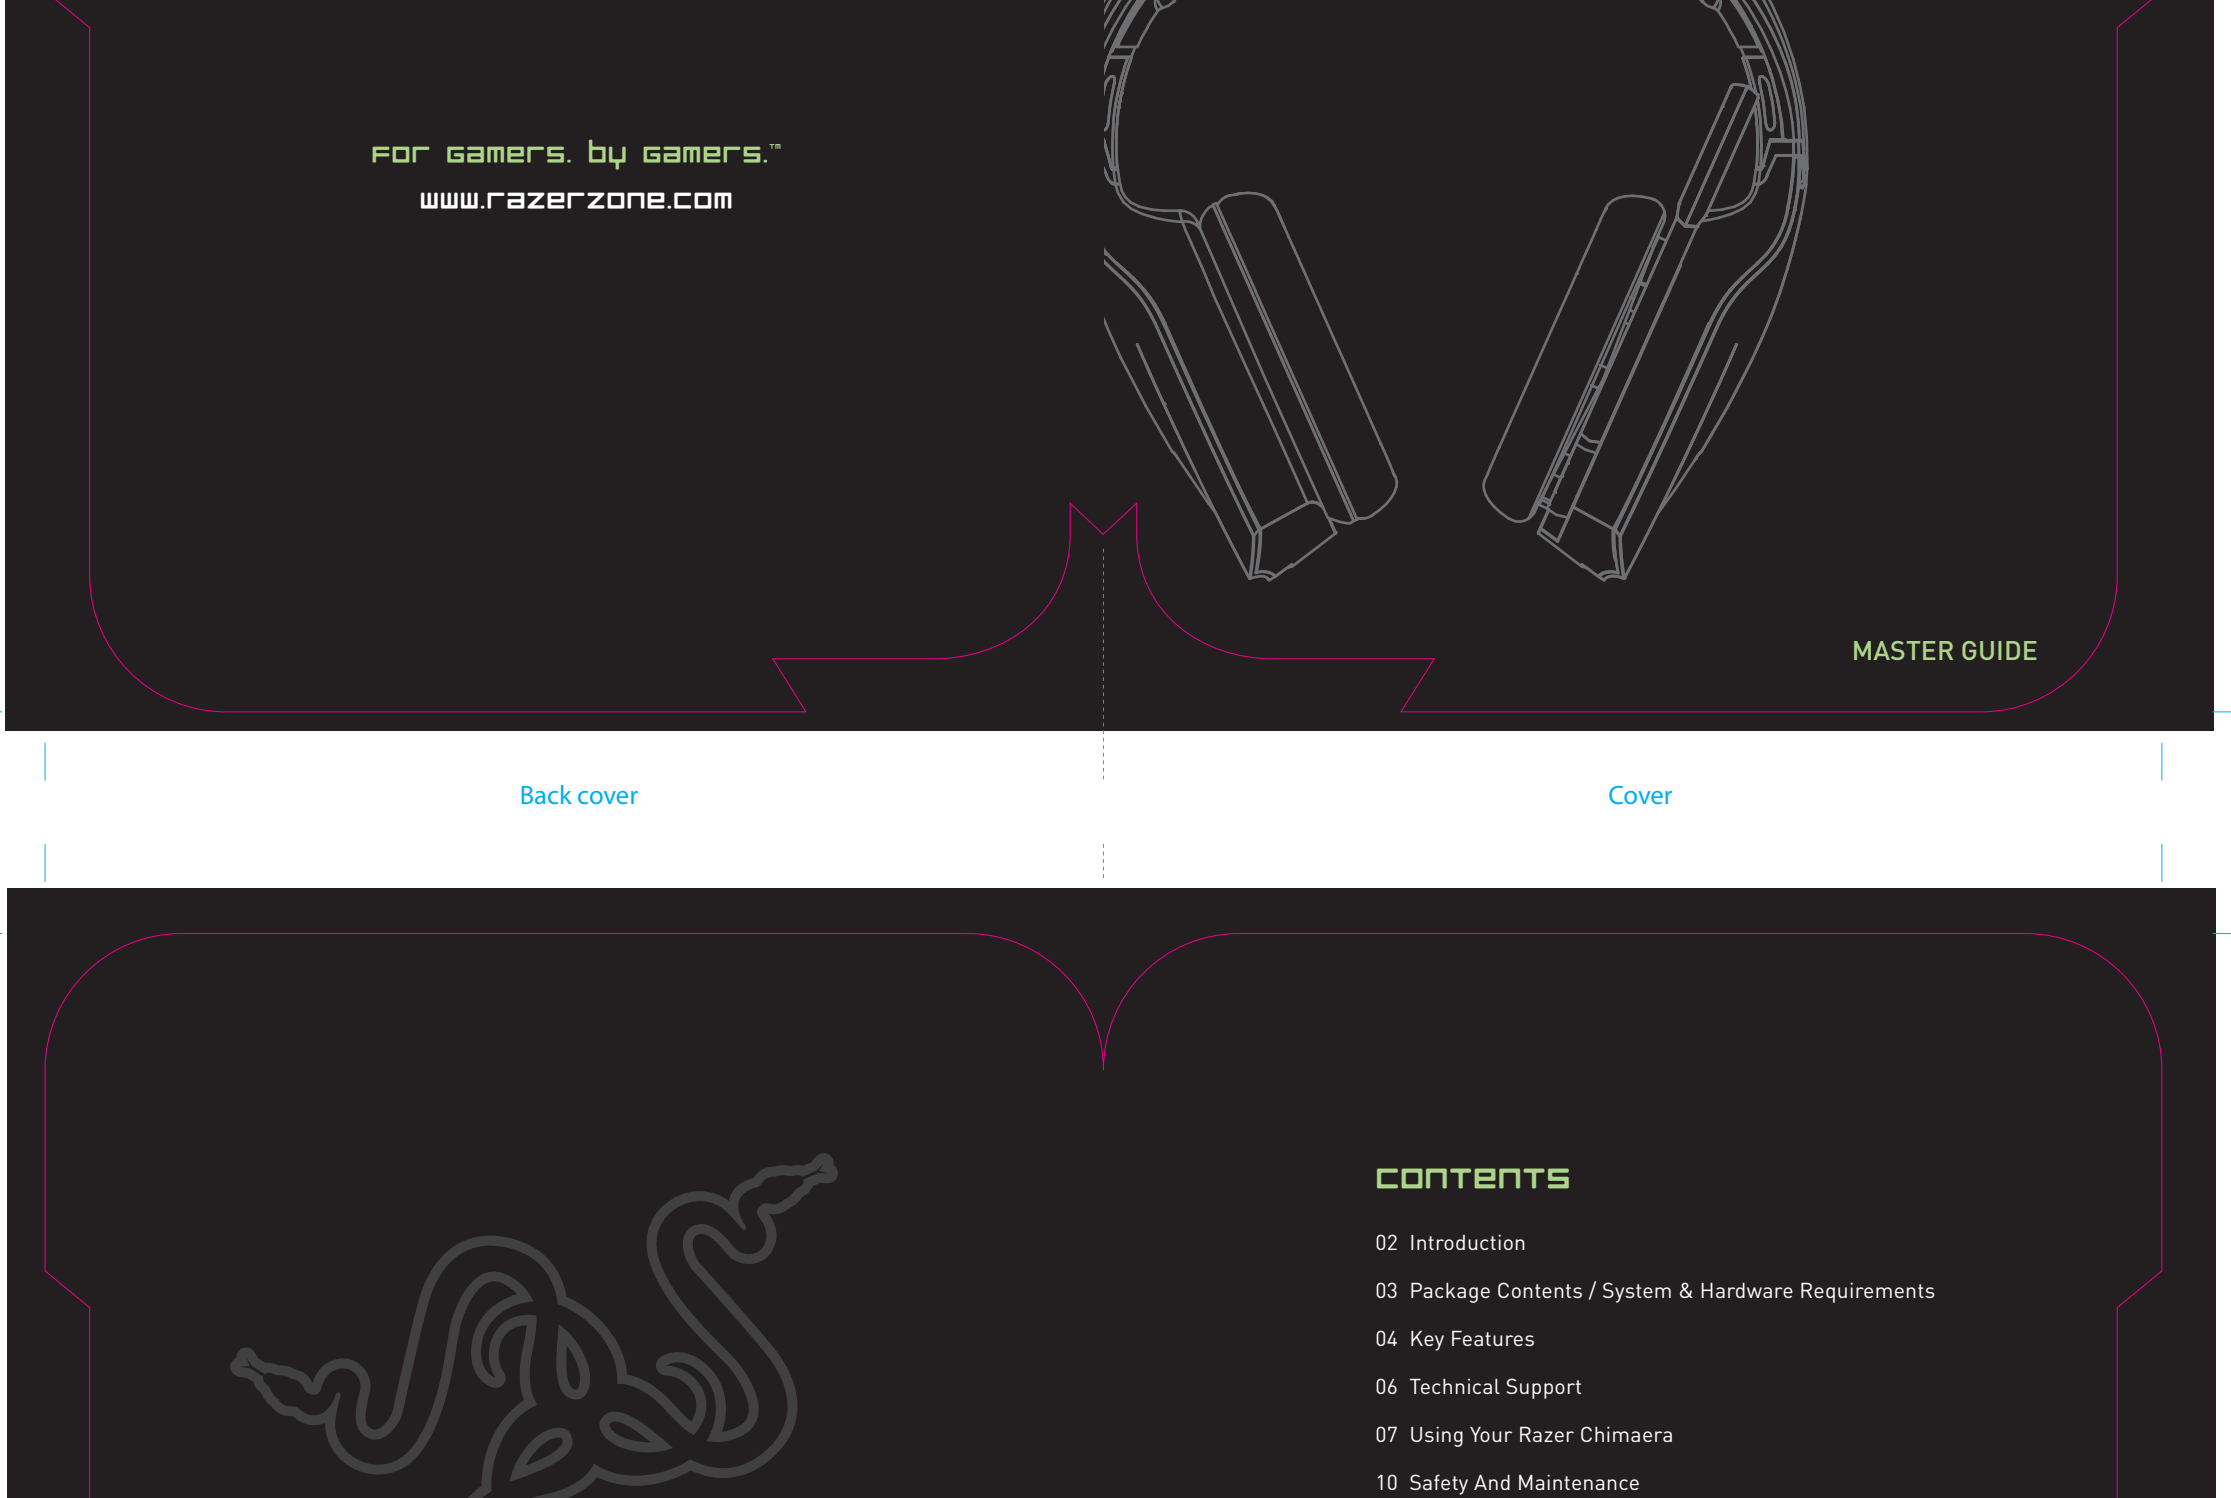

Razer Chimaera - T1 - MasterGuide [Eu/AP & NASA Sku - ENGLISH]

Ref: 2011-01-11

1. Open Size : 280mm x 140mm with customed diecut
   Diecut : Razer Blade box
   Printing : 2C x 2C [Grayscale & Pantone 802C] + page 26 - 100% Yellow
   Pages : 20 pages
   Material : [Cover] 230 gsm woodfree paper
   [Contents] 105 gsm matte artpaper with matte varnish
   Finishing : Trim & fold to size 140mm x 140mm
   Binding : Saddle-stitch

IMPORTANT NOTE: Printer are require to paginate and product films accordingly to the page number as shown on FA.

Back cover

Cover