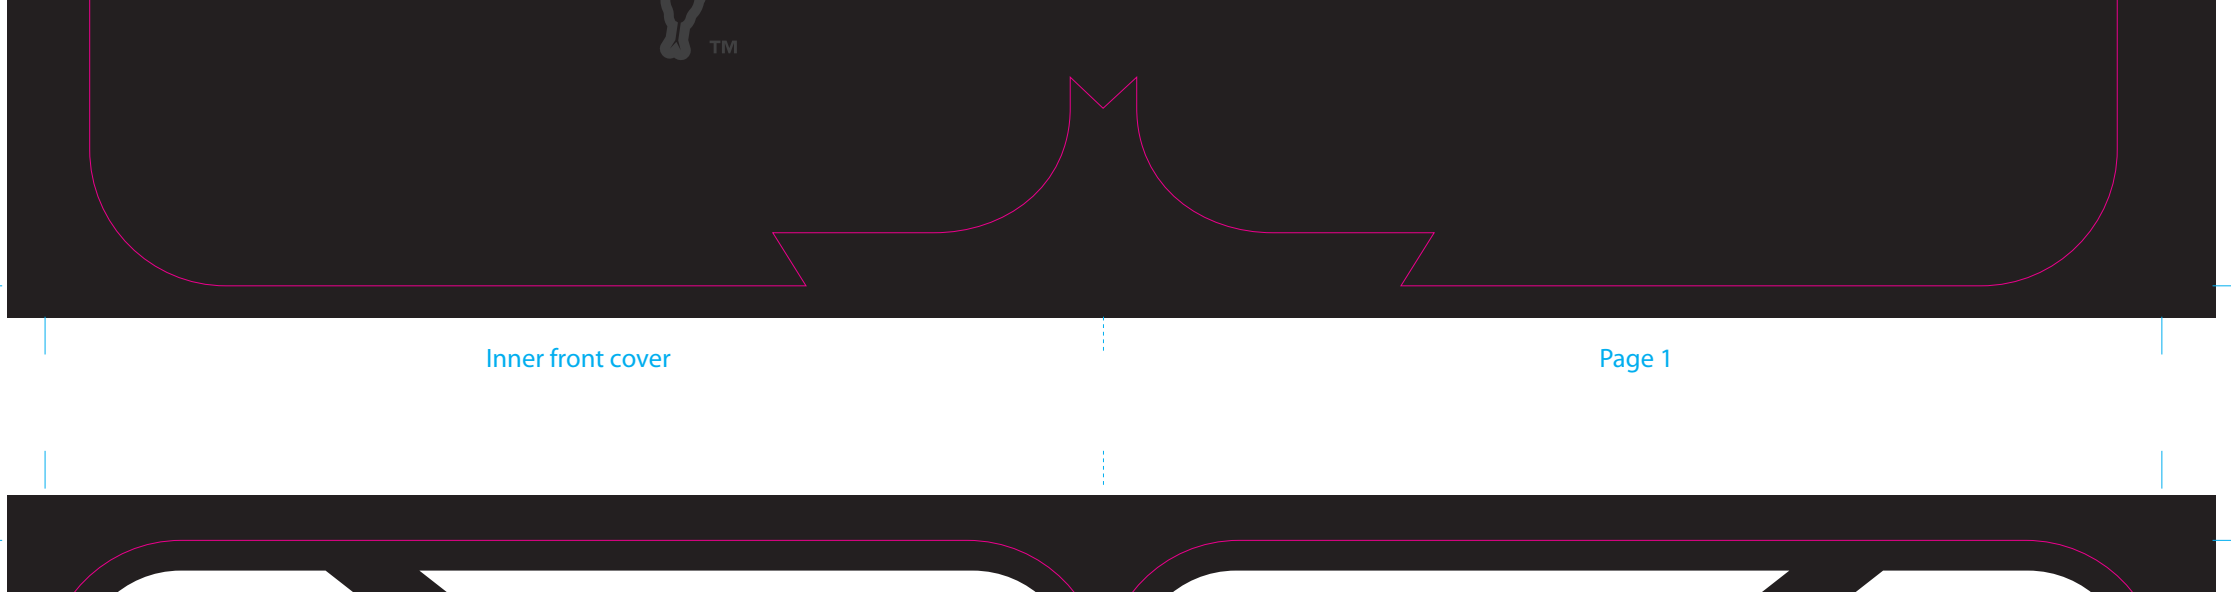

Inner front cover

Page 1