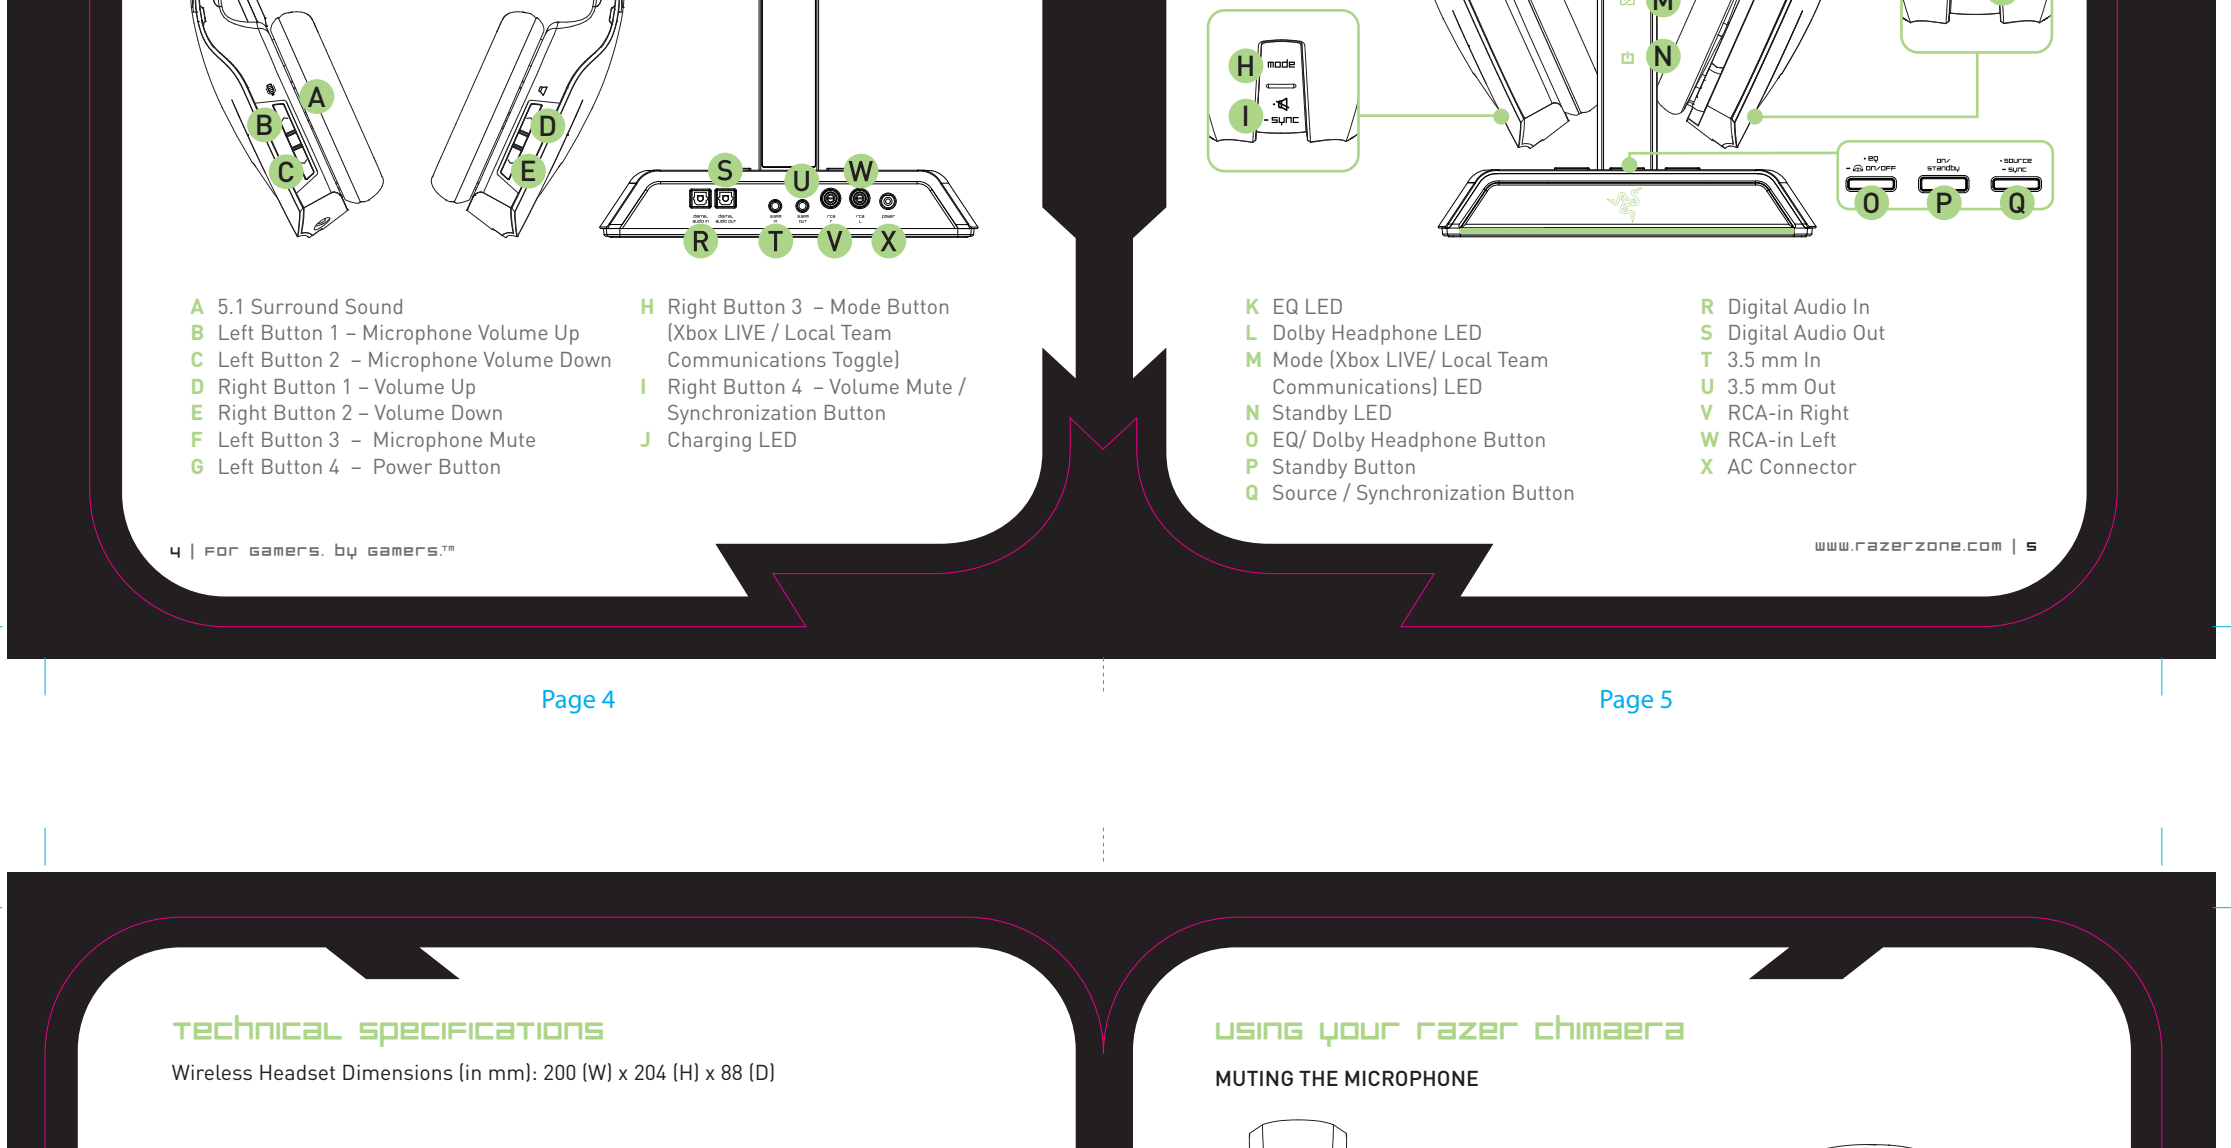

Page 4

Page 5