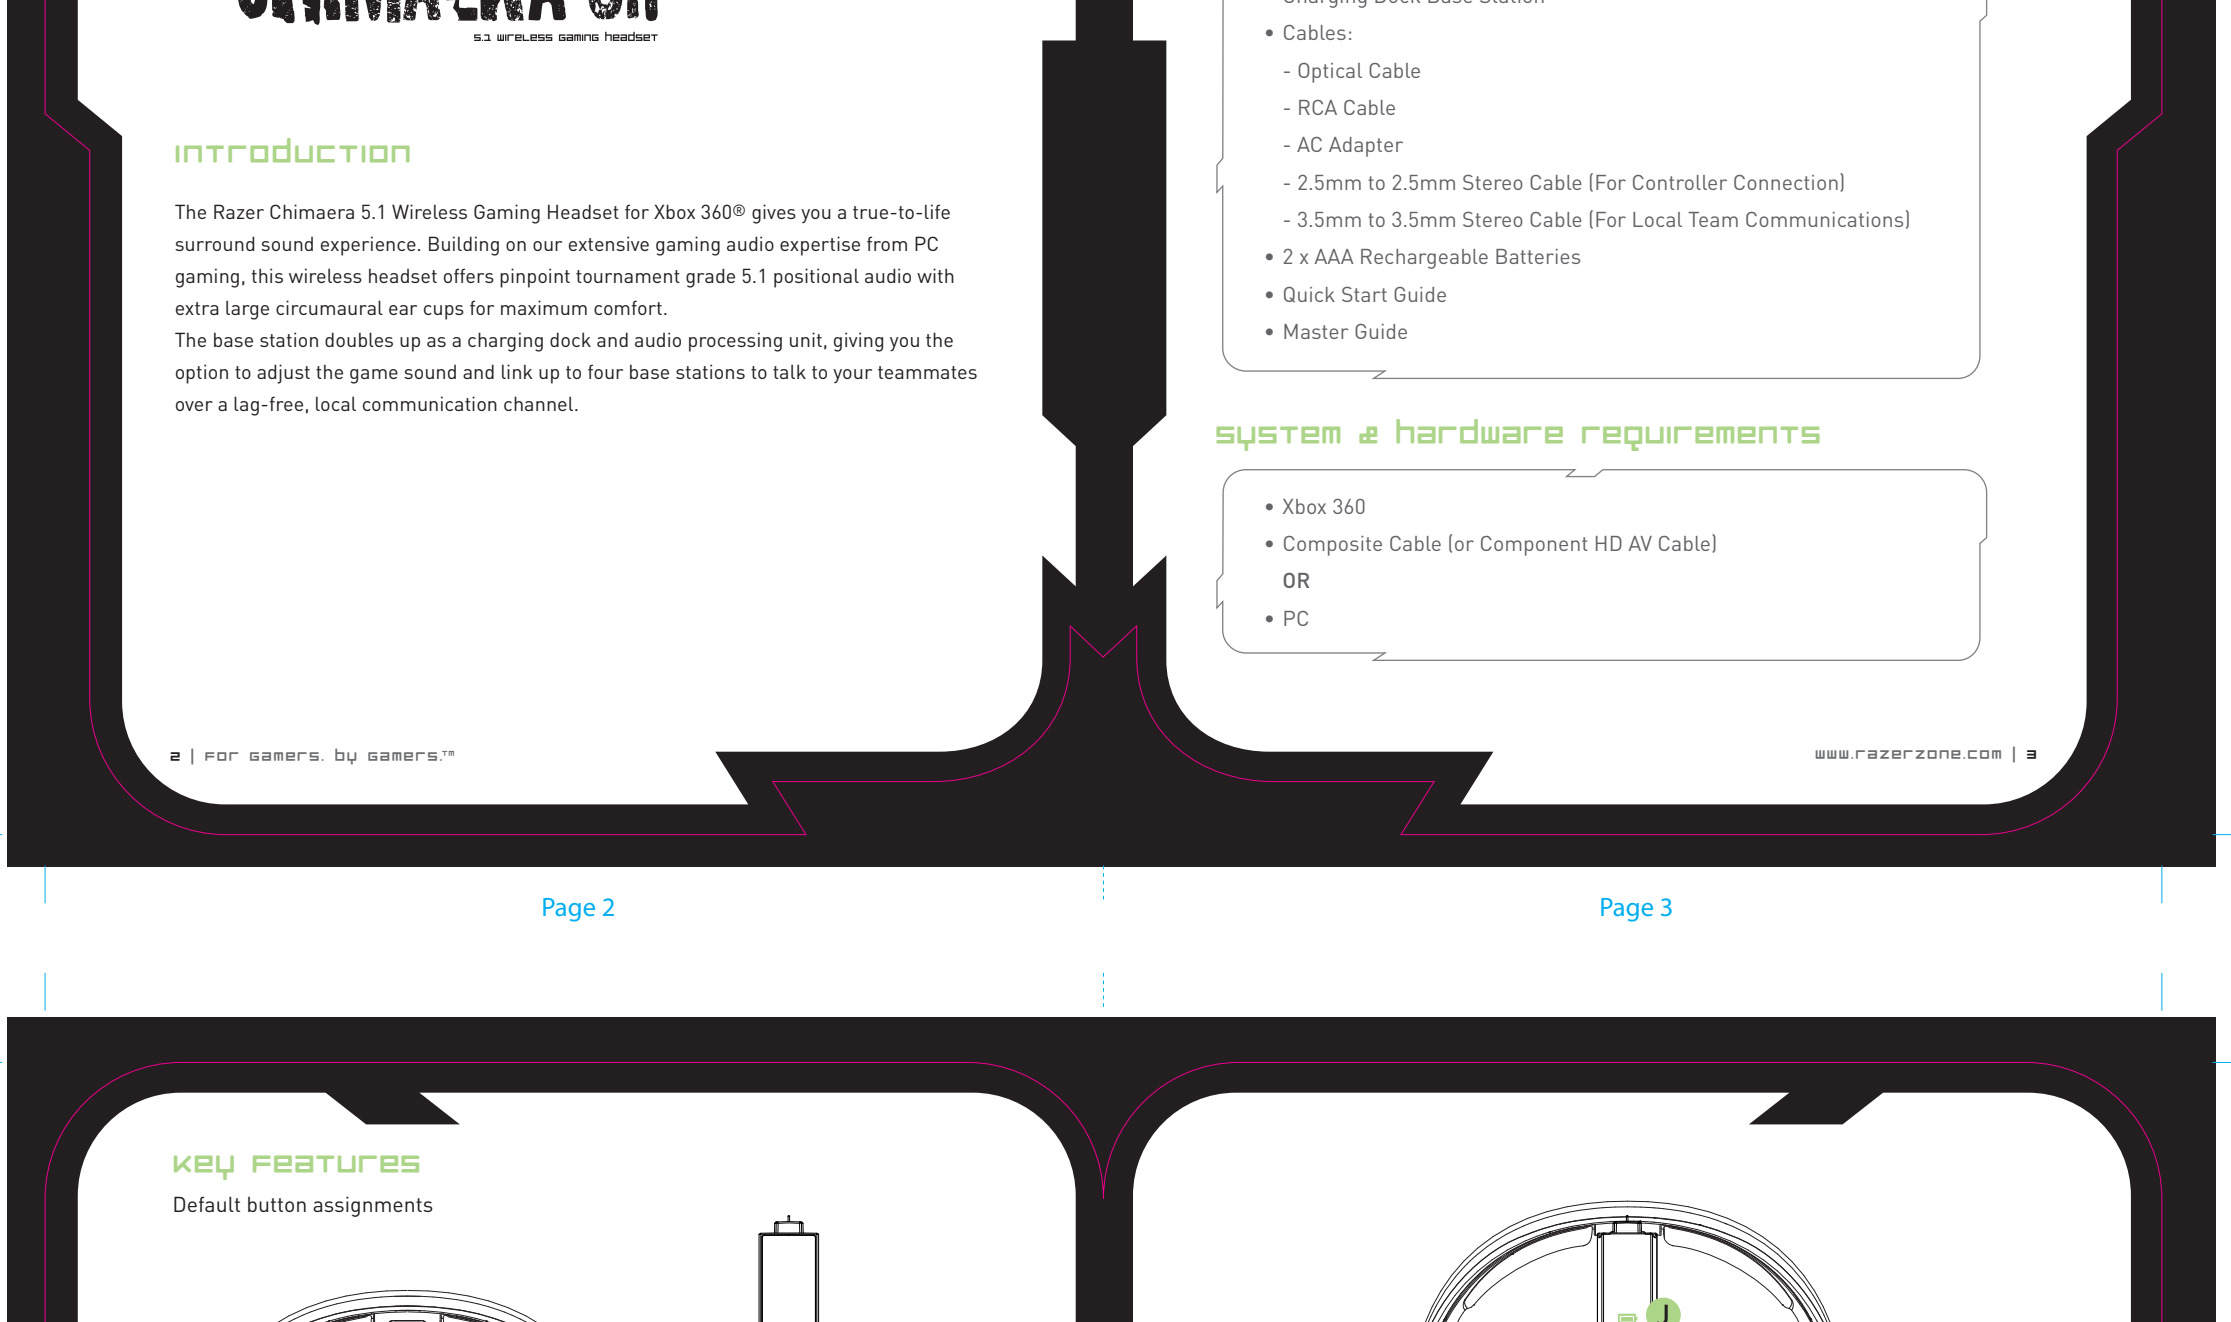

Page 2

Page 3