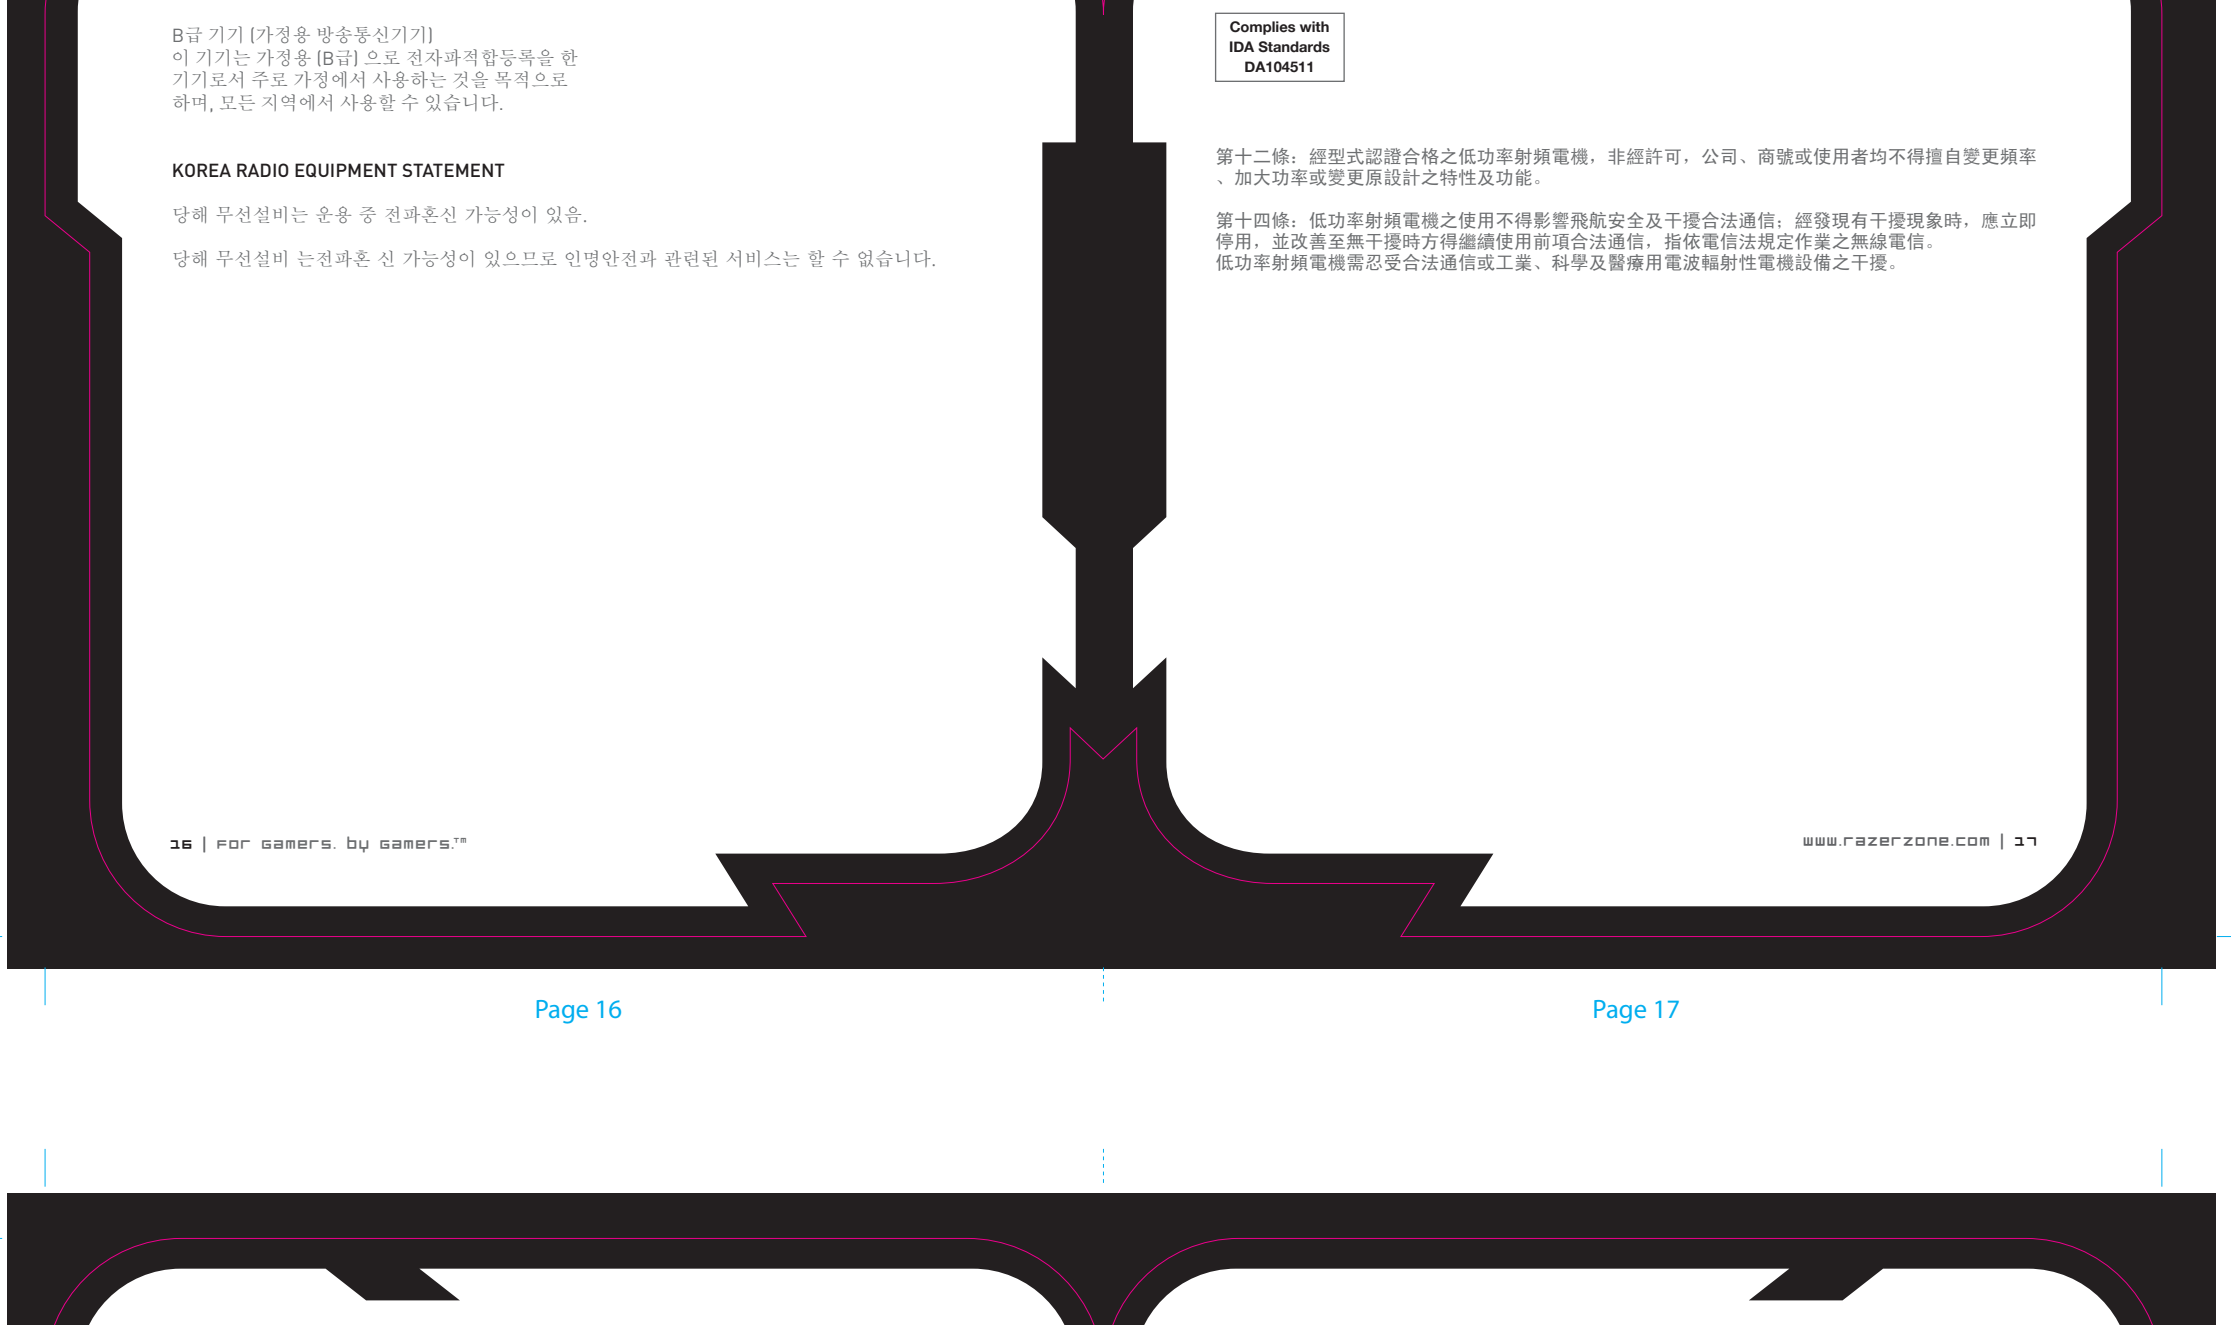

Page 14

Page 15