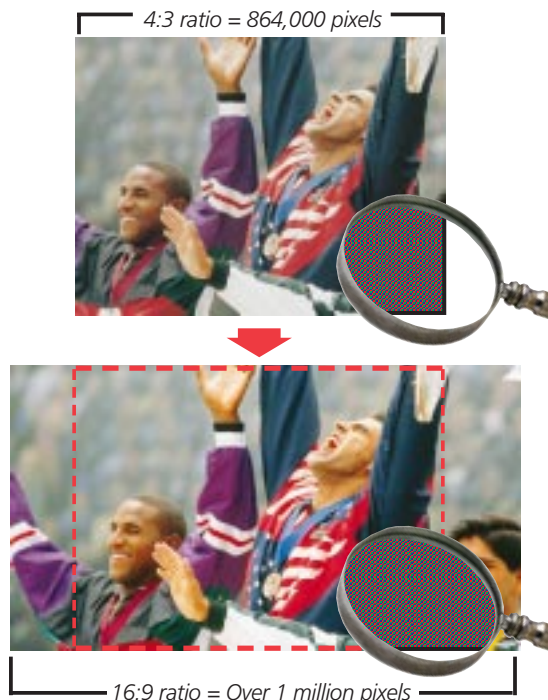

RCA

MM36100

digital | **HI-RES**

TELEVISION

36" ^{diagonal} Stereo Digital High-Resolution Monitor-Receiver

- Digital TV Compatible with:
 - Up to 864,000 Pixels
 - 930 Lines of Horizontal Resolution¹
- SVGA Progressive Scan Compatible (Multiscan/Multisync)
- DPP–Digital Precision Pitch Picture Tube (0.78mm Center Screen Pitch)
- 3-Line Digital Comb Filter
- 40 Multiple Inputs Including:
 - 3 A/V, Each with Auto Detectible S-Video
 - 2 SVGA / VGA
 - Component Video Input (Y, Pr, Pb)
 - Front A/V with USB Port
- Picture-In-Picture² (NTSC Tuning)
- Master Touch[®] Universal Remote

RCA

Changing Entertainment. Again.

The RCA High-Resolution Digital Monitor is our most versatile TV ever.

The RCA brand has always offered innovative technologies to enhance your home entertainment experience. The RCA Digital High-Resolution Digital Monitor lives up to this commitment by offering outstanding picture performance and multiple connectivity options. This is the perfect vehicle to help you make the transition into the world of HDTV. The RCA Digital High-Resolution Monitor can display 1080 *i* (interlaced)

RCA Model DTC100

Combining the Digital High-Resolution Monitor with a DTC100 High-Definition Digital Receiver will provide you an HDTV quality picture.

Within the monitor's 4:3 aspect ratio viewing area, you receive the same pixel resolution inch for inch as with an HDTV picture. It is the 30% wider 16:9 aspect ratio screen that defines HDTV resolution.

television signals when you combine this television with an RCA HD/Digital Receiver. In addition, with its 40 audio and video inputs the RCA High-Resolution Monitor has much more to offer outside the world of HDTV. It's the perfect display for your computer, VCR, standard TV broadcasts, video games and your DVD player—and they can all be connected at the same time!