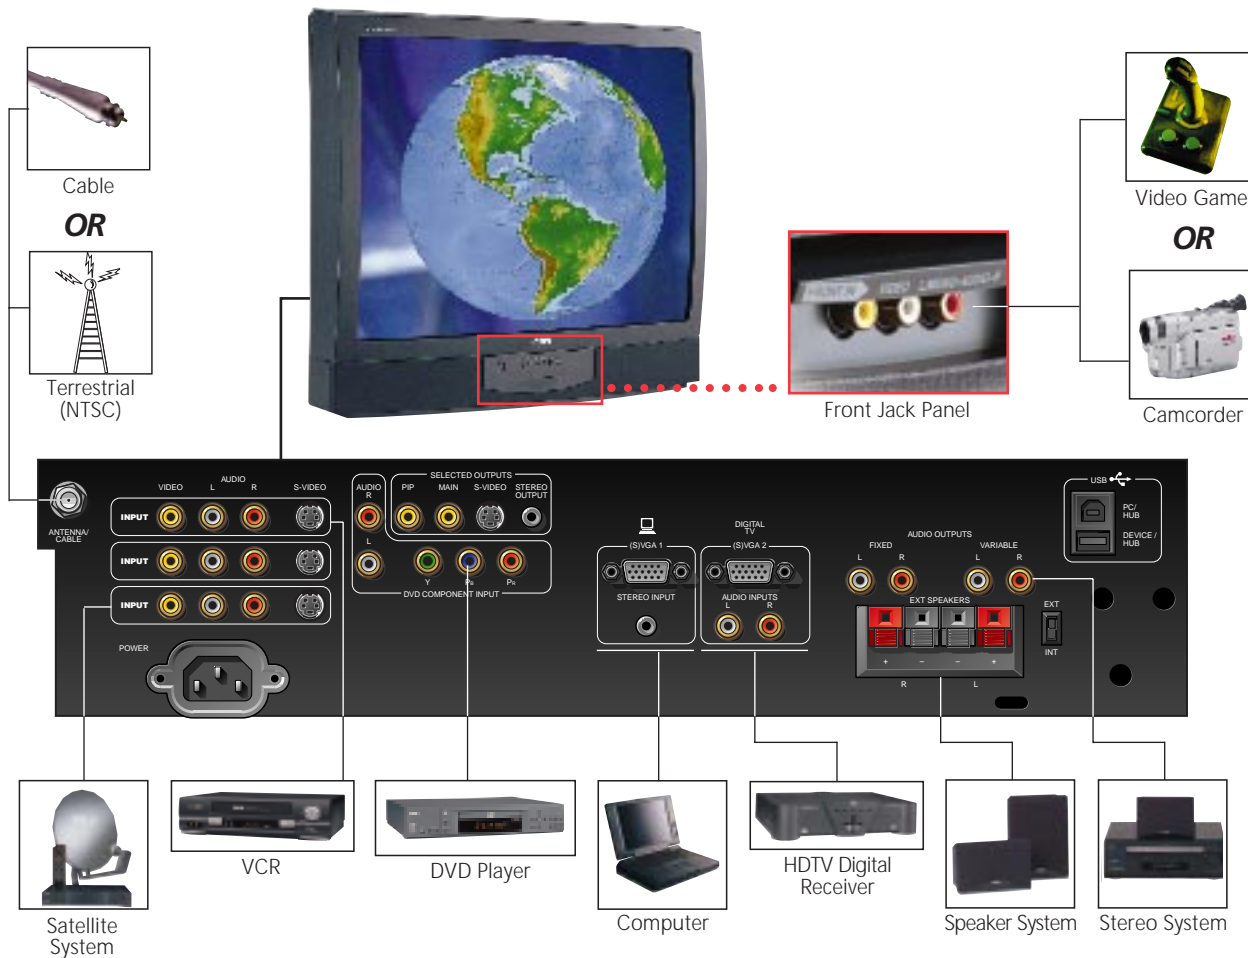

Remote

- **Master Touch[®] Universal Glo-In-The-Dark Remote, CRK76TD3**

Connections

Connects Your World For Today And Tomorrow

To maximize the performance of the Digital High-Resolution Monitor, connect an RCA Satellite System. And the addition of the RCA DTC100 HDTV Digital Receiver provides up to 864,000 pixel capability and will enable reception of high-definition programming when it becomes available.

40 Multiple Inputs/Outputs

- **Audio/Video Monitor Panels**

Feature 35 rear panel and 5 front panel connectors for: Coaxial antenna, three composite/three S-Video A/V inputs, Y-Pr-Pb component video inputs, two D-sub SVGA inputs (one supports PC connection with a mini-plug audio jack for PC

applications, the second SVGA input with RCA-type audio jacks provides connection for an HDTV converter or other high-resolution source component).

Composite outputs with RCA-type jacks provide A/V system connection versatility.

- **USB Connection System**

The monitor/receiver is complete with Universal Serial Bus (USB) Port connection system which provides connection convenience with the latest USB compatible PCs. Front and rear panel USB jacks allow connections up to 127 USB peripherals such as game