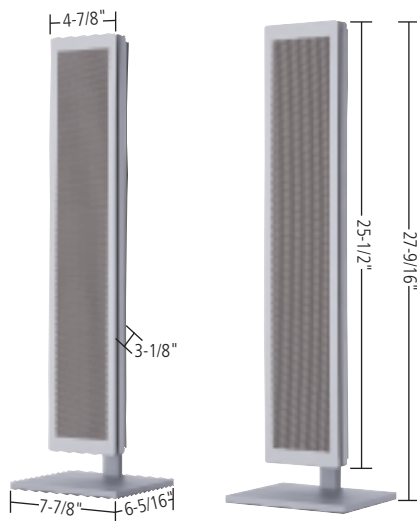

## Optional Attachments

Shown with optional stand and speakers.

Optional Television Stand Model PLB1

Optional Speakers including matching stands (Model SPK42)

• **Speaker Specifications:**

- Passive radiator design
- 2 - 92 mm diameter
- Impedance 6 ohms
- Maximum input rating 10 watts