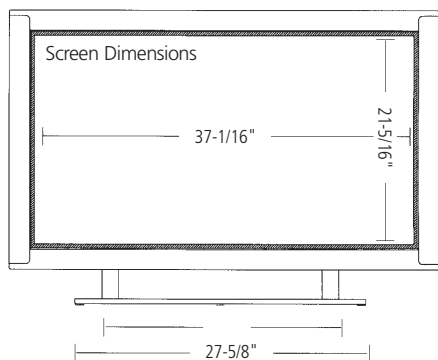

## Optional Attachments

Shown with optional stand and speakers.

Optional Television Stand Model PLB1

Optional Speakers including matching stands (Model SPK42)

• **Speaker Specifications:**

- Passive radiator design
- 2 - 92 mm diameter
- Impedance 6 ohms
- Maximum input rating 10 watts

## Dimensional Drawings

Shown with optional stand.