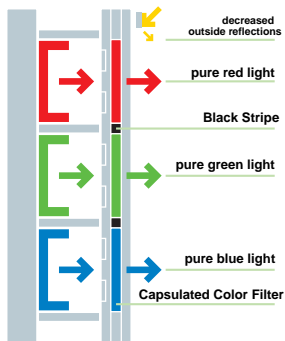

PR42300

Picture

• Understanding Plasma

RCA Plasma is equipped with the ultimate in technology. The use of plasma, a mixture of rare gases that emulate the energy of the sun, makes it possible to achieve an image that is infinite in surface and quality.

Trapped between two glass plates and electronically activated, the plasma produces a controlled energy that is instantaneously transformed into color images by red, green and blue phosphors. The technique is all the more astonishing when you consider that the layer of gas is only 100 microns thick—one-tenth of a millimeter!

RCA combines this technology with the unique Capsulated Color Filter¹ process: a grid of colored micro-filters positioned on the screen. The fidelity of the colors is so high, they are virtually identical to the colors in nature. In fact, they are indistinguishable.

Capsulated Color Filter CCF Technology¹

• 3D Y/C Digital Frame Comb Filter

The ultimate in color separation—this three-dimensional filter evaluates both current and future video information, eliminating dot and edge crawl while providing for better transitions between scene changes—resulting in a dramatically enhanced picture.

• CinemaScreen™ PR42300

The monitor is a high-performance XGA-compatible 42" plasma monitor designed for corporate applications including conference room meeting support, boardroom presentations, video conferencing and dynamic signage in building lobbies and shared areas. The CinemaScreen™ monitor includes SYNCROSCAN™ conversion technology for sharp, stable images up to XGA resolution and realistic color reproduction.

• Capsulated Color Filter¹ Technology Provides Realistic Color

Capsulated Color Filter¹ (CCF) technology improves color response to provide the most realistic color rendering available in plasma monitors. CCF technology is a series of red, green and blue filters bonded within the panel's front glass substrate. CCF optimizes the color spectrum of visible light emitted from the panel by attenuating unwanted spectral emissions associated with the ionization of gas within the individual pixels. CCF also incorporates a black matrix that helps the panel absorb external light, cuts down on reflections and improves the reproduction of black. The result is color that is more true to life, enhanced contrast and a screen image that is perceptibly superior to other plasma monitors.

• Professional Color Management Control

The CinemaScreen™ monitor's control system complements Capsulated Color Filter¹ technology by allowing simple and accurate adjustment of on-screen color temperature settings through the monitor's on-screen user menus. Select one of three preset color temperatures or "Pro Mode." Select PM to set a customized color temperature to suit your specific application requirements or personal preferences.

• SYNCROSCAN™ Conversion Technology Delivers High-Resolution Image Quality

The SYNCROSCAN™ system of the CinemaScreen™ monitor automatically delivers high-resolution pixel mapping from sources up to XGA resolution. This high-performance system displays computer graphics with superior accuracy and stability. This results in a screen image with excellent clarity from the highest resolution sources.

Sound

• Stereo Amplifier

Built-in amplifier enhances stereo performance and can power optional left/right or surround speakers.

Convenience

• Advanced On-Screen Menu System

On-screen displays make it easy to adjust most picture, sound, and convenience features from either the remote control or the TV front-panel buttons.

Remote

• Universal Remote Control CRK76TUL1/CRK76TQL1