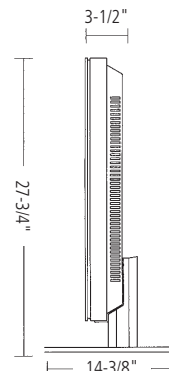

## Optional Attachments

Shown with optional stand and speakers.

Optional Television Stand Model PLB1

Optional Speakers including matching stands (Model SPK42)

• **Speaker Specifications:**

- Passive radiator design
- 2 - 92 mm diameter
- Impedance 6 ohms
- Maximum input rating 10 watts

## Dimensional Drawings

Shown with optional stand.