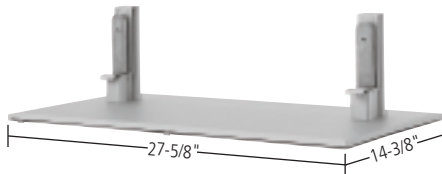

## Optional Attachments

Shown with optional stand and speakers.

Optional Television Stand Model PLB1

Optional Speakers including matching stands (Model SPK42)

• **Speaker Specifications:**

- Passive radiator design
- 2 - 92 mm diameter
- Impedance 6 ohms
- Maximum input rating 10 watts