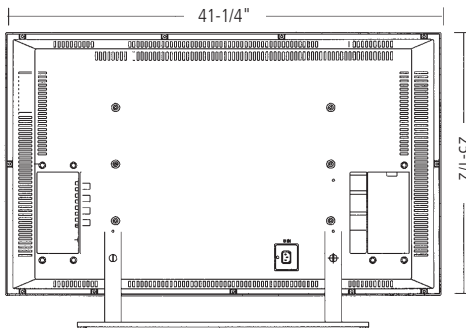

## Optional Attachments

Shown with optional stand and speakers.

Optional Television Stand Model PLB1

Optional Speakers including matching stands (Model SPK42)

• **Speaker Specifications:**

- Passive radiator design
- 2 - 92 mm diameter
- Impedance 6 ohms
- Maximum input rating 10 watts

## Dimensional Drawings

Shown with optional stand.