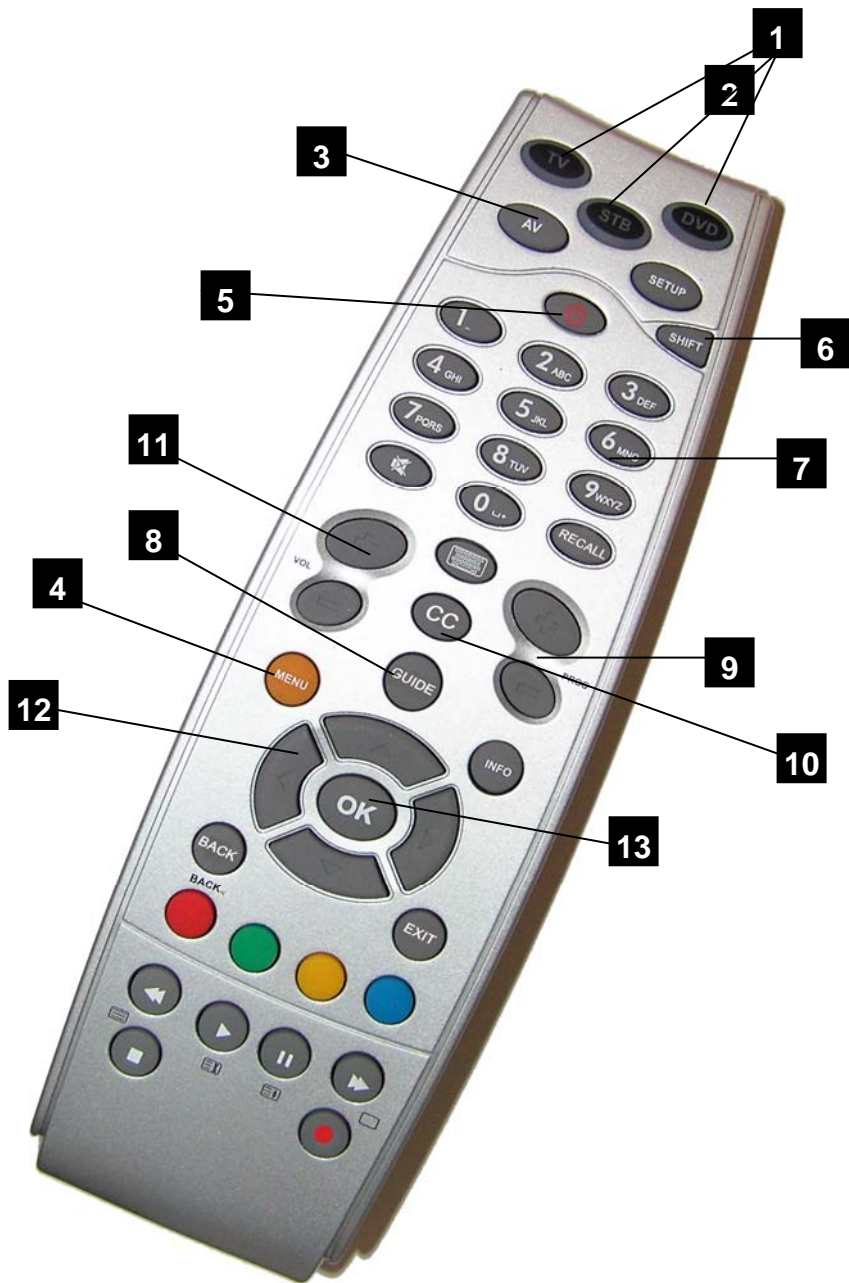

7. Number Keys:

The Number keys (0-9) provide the functions just like your original remote, such as the direct access to program/channel selection.

8. Guide Key:

After pressing the STB device key, the Guide key brings up the on-screen TV Guide.

9. Channel Up / Down Control:

These keys will allow you to move through the channels.

10. CC

The Closed Caption key mutes the volume and allows for closed captioning.

11. Volume Up / Down Control:

These keys will adjust the volume level of your device.

12. Directional Keys

These keys will allow you to navigate through the menu of your device.

13. OK key

This key can be used to verify any Menu operation.

Remote Control Programming Instructions

Setting up the FOCUS 3-MODE (Example: To set up the FOCUS 3-MODE for your television)

1. **Make sure your device (television) you wish to operate is switched on** (not in standby).
2. **Find the code for your device in the Code List (page 6-23).** The device codes are listed per device type and brand name. Also the most popular code for each brand is listed first (*Note: If your brand is not listed at all, try the Search Method below*)
3. **Press the device mode key (e.g. TV)** on the Focus remote for the device you wish to set up.
4. **Press and hold down SHIFT** until the red light blinks twice (the red light will blink once then twice).
5. **Enter your four-digit device code** using the number keys. The red light will blink twice.
6. **Aim the FOCUS 3-MODE remote at your device (television) and press POWER.** If your device switched off, the FOCUS 3-MODE is ready to operate your device.