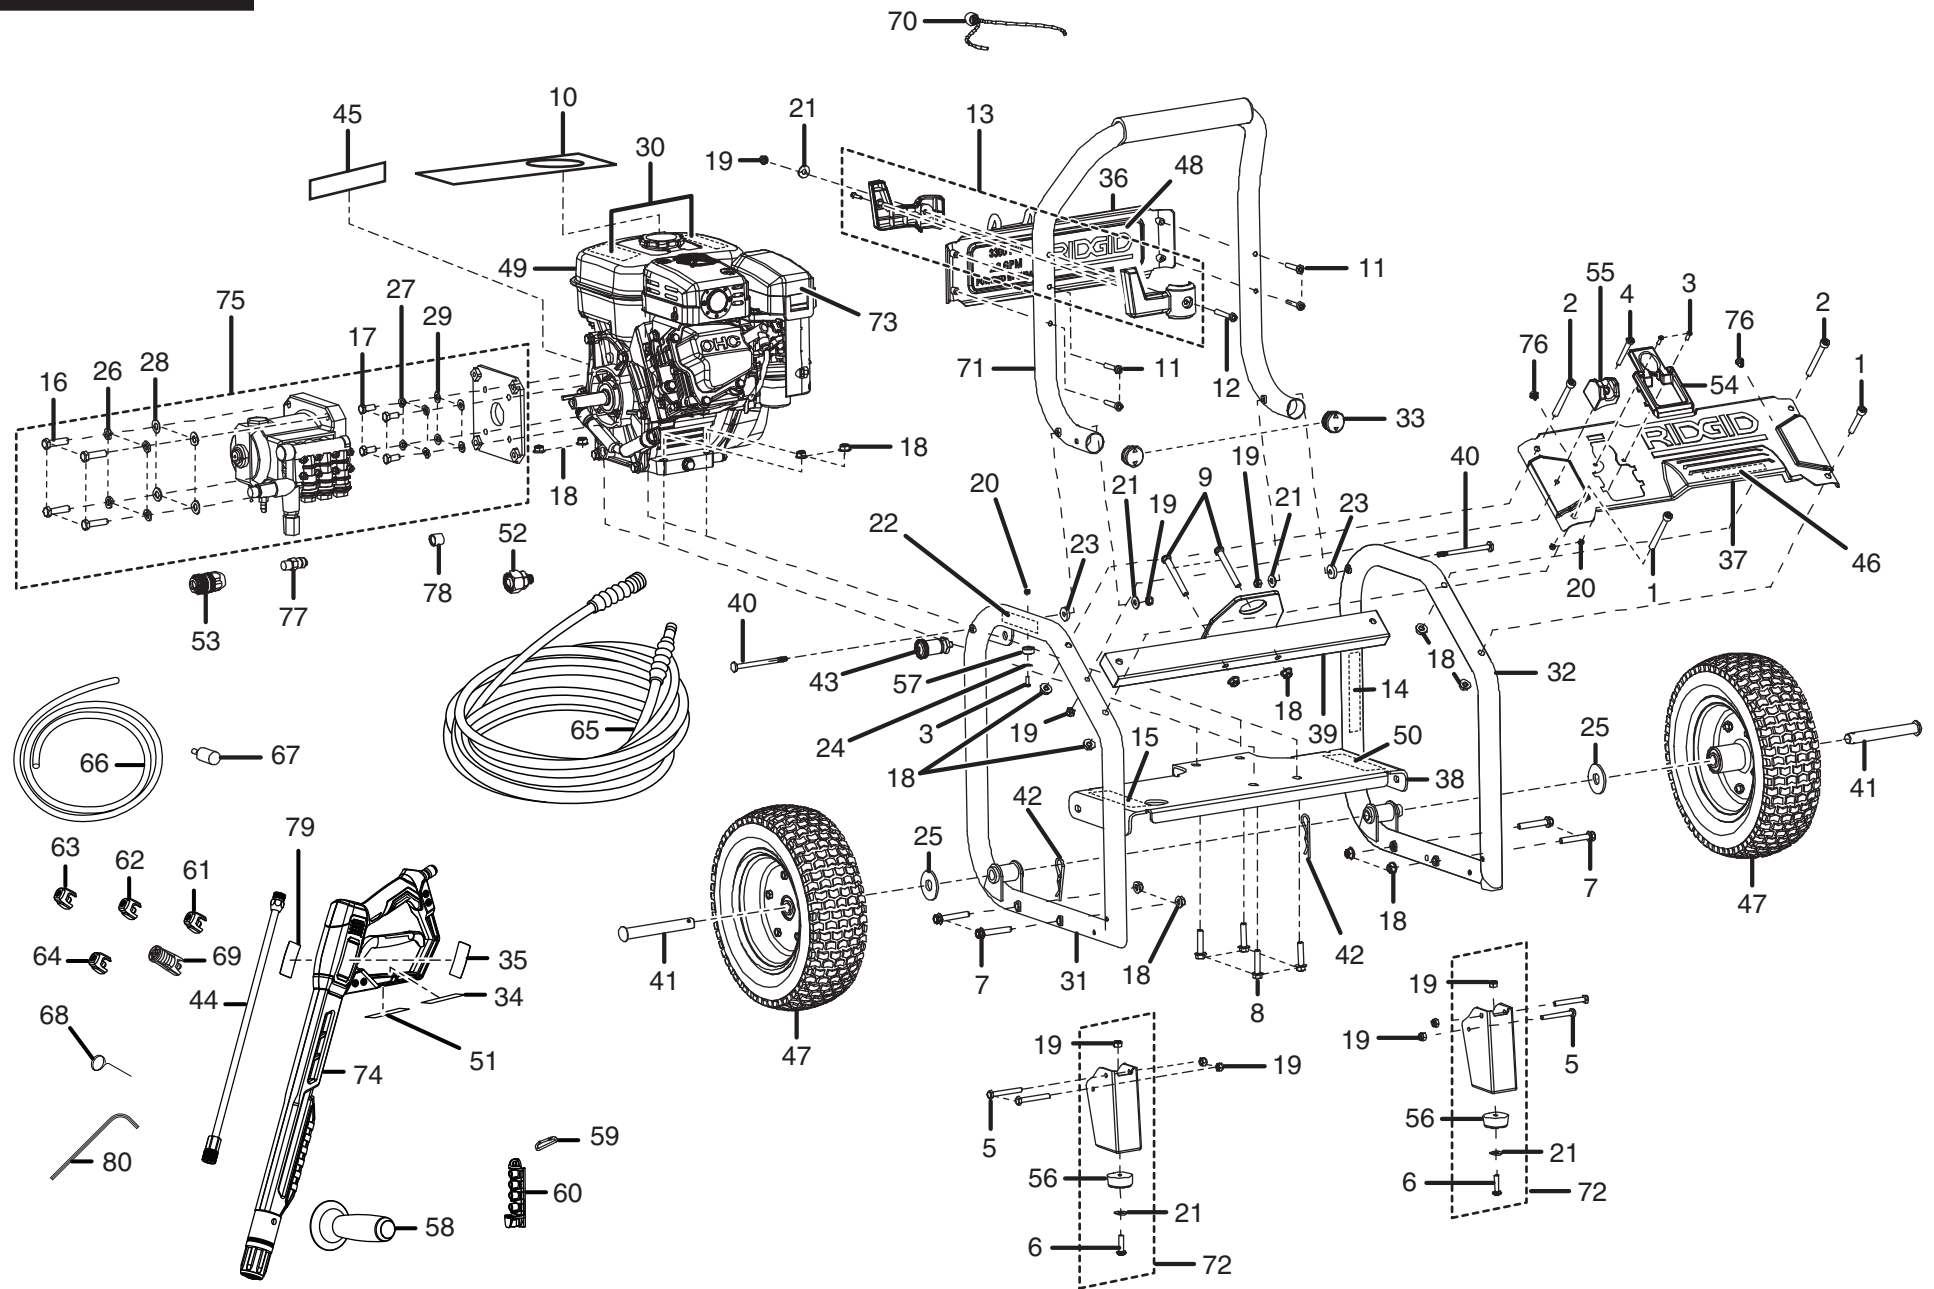

# RD80763/RD80964 Gasoline Pressure Washer

KEY	P/N	DESCRIPTION	QTY	KEY	P/N	DESCRIPTION	QTY	KEY	P/N	DESCRIPTION	QTY
1	661554001	* Bolt (M8 x 46 mm, Hex Hd.).....	2	31	308938005	Right Frame Assembly (Inc. Key Nos. 3, 20, 24 and 57).....	1	58	513122001	Auxiliary Handle Assembly.....	1
2	661554002	* Bolt (M8 x 70 mm, Hex Hd.).....	2					59	638637002	Spring Clip.....	1
3	661555001	* Screw (M4 x 12 mm, Button Hd.).....	3	32	308937002	Left Frame.....	1	60	570727002	Storage Holder.....	1
4	661555002	* Screw (1/4-20 x 2.1 in., Torx Hd.).....	1	33	518932001	Handle Tube Cap.....	2	61	308697007	Nozzle, 0° (Red).....	1
5	660869005	* Bolt (1/4-20 x 52 mm, Hex Hd.).....	4	34	940687002	Trigger Handle Max Pressure Label.....	1	62	308698007	Nozzle, 15° (Yellow).....	1
6	661503001	* Bolt (1/4-20 x 1 in.).....	2					63	308699007	Nozzle, 25° (Green).....	1
7	661505003	* Bolt (M8 x 50 mm).....	4	35	940726009	Trigger Handle Label.....	1	64	308700007	Nozzle, 40° (White).....	1
8	661505005	* Bolt (M8 x 36 mm, Hex Hd.).....	4	36	638680001	Logo Plate.....	1	65	308835002	High Pressure Hose.....	1
9	660973013	* Bolt (M8 x 67.15 mm, Hex Hd.).....	2	37	638677001	Face Plate.....	1	66	561399003	Injection Hose.....	1
10	940971011	Hang Tag (Engine).....	1	38	638385005	Engine Plate.....	1	67	518391001	Injection Hose Filter.....	1
11	661556001	* Screw (1/4-20 x 1.77 in., Torx Truss Hd.).....	4	39	308936003	Hook Assembly (Inc. Key Nos. 9 and 18).....	1	68	678148002	Nozzle Cleaning Tool.....	1
12	661501001	* Screw (1/4-20 x 1.85 in., Torx Hd.).....	1	40	678406004	Connector Pin (1/4 in.).....	2	69	310660002	Dual Power Soap Nozzle.....	1
13	120900031	Wand Holder Kit.....	1	41	620505001	Axle.....	2	70	310664001	Bungee Cord and Bead Assembly.....	1
14	940617012	Quick Start Label (Engine).....	1	42	678146002	Hitch Pin.....	2	71	308940001	Handle Assembly (Inc. Key No. 33).....	1
15	940780001	Pump Quick Start Label.....	1	43	308910001	Release Pin.....	1	72	308909002	Foot Assembly.....	2
16	661558001	* Bolt (3/8-16 x 1-3/8 in., Hex Hd.).....	4	44	308494004	Spray Wand.....	1	73	940778005	Hot Muffler Label.....	1
17	661557001	* Bolt (5/16-24 x 3/4 in., Hex Hd.).....	4	45	940654059	Low Oil Warning Label.....	1	74	308760003	Trigger Handle Assembly.....	1
18	678774001	* Lock Nut (M8 x 1-1/4 in., Hex Hd.).....	14	46	940778004	Hot Surface Label.....	1	75	308694002	Pump.....	1
19	678016006	* Lock Nut (1/4-20).....	10	47	308710004	Wheel.....	2	76	570733002	Handle Bumper.....	2
20	678610002	* Lock Nut (M4).....	3	48	940726010	Performance Label.....	1	77	678169002	Thermal Relief Valve.....	1
21	638128004	* Washer (1/4 in.).....	5	49	308235001	** EX21 Engine (RD80763).....	1	78	518470001	TRV Spout.....	1
22	940693003	Handle Release Label.....	1		308235002	** EX21 Engine (RD80964).....	1	79	940654061	Trigger Guard Warning Label (English).....	1
23	518724002	* Washer (D20 x D8 x 4.5t).....	2	50	940678016	Data Label.....	1				
24	678600002	* Washer (M4).....	1	51	940654058	Trigger Guard Warning Label (French/Spanish).....	1	80	678024002	Wrench (T30 Torx).....	1
25	638128001	* Washer (5/8 in.).....	2	52	308692003	Garden Hose Coupler w/Filter.....	1	<b>Not Shown:</b>			
26	638679001	* Lock Washer (3/8 in.).....	4	53	308988001	Quick Disconnect (Female 3/8 in.).....	1	81	N/A	* Oil (SAE 30 or SAE 10W30).....	1
27	638678001	* Lock Washer (5/16 in.).....	4	54	518954001	Trigger Handle Storage.....	1	82	987000256	Operator's Manual.....	1
28	638386002	* Washer (3/8 in.).....	4	55	518955001	Wand Holder.....	1	83	987000257	Replacement Parts List.....	1
29	638675002	* Washer (5/16 in.).....	4	56	570554001	Wear Pad.....	2	84	987000263	Assembly Guide.....	1
30	940654053	WarningLabels.....	1	57	570712001	Rubber Bumper.....	1		12-19-07 (Rev:00)		