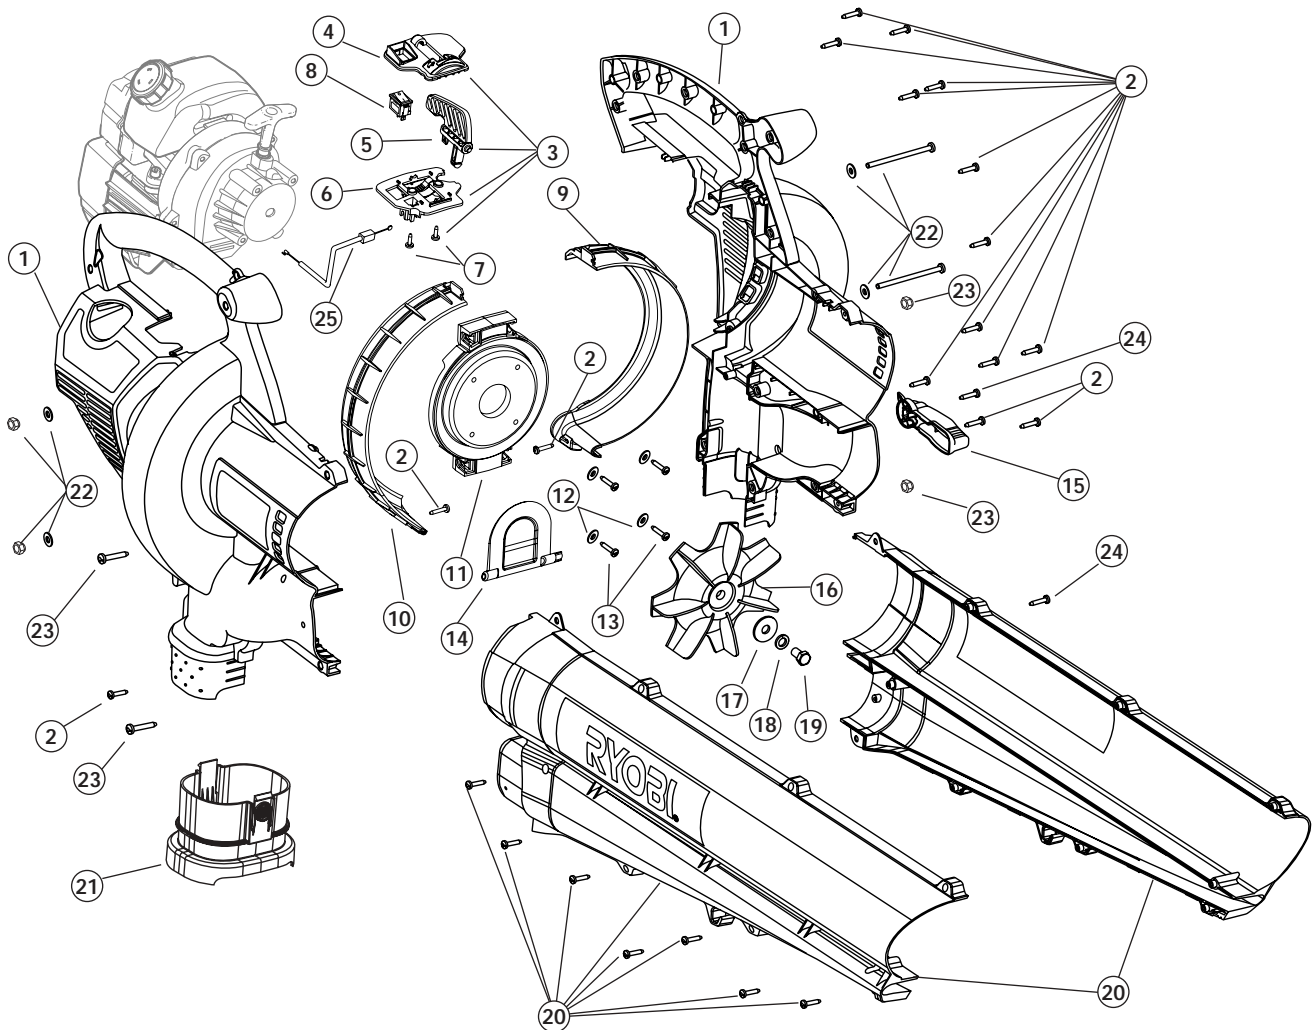

HOUSING PARTS - MODEL RGBV3100

2-CYCLE GAS MULCHING BLOWER VACUUM

PPN- 41ASGBPG734

Item	Part No.	Description
1	753-04138	Engine Cover Assembly (includes 2)
2	791-181345	Cover Screw
3	791-182419	Throttle Control Assembly (includes 4-8)
4	791-182420	Upper Throttle Control Plate
5	791-00048	Throttle Control Lever
6	791-182422	Lower Throttle Control Plate
7	791-182423	Screw, Plastic
8	791-182405	Rocker Switch Assembly
9	753-04140	Left Side Liner
10	753-04139	Right Side Liner
11	791-182408	Engine Mounting Plate (includes 12 & 13)
12	791-182409	Washer
13	791-181903	Screw
14	791-182410	Mode Control Flapper
15	791-182411	Mode Control Lever (includes 24)

Item	Part No.	Description
16	791-147353	Impeller Blade
17	791-182412	Washer
18	791-182413	Lock Washer
19	791-182414	Bolt
20	791-182415	Blower/Vac Tube Assembly (includes 2)
21	791-182417	Vacumm Bag Adapter
22	791-182424	Mounting Plate Hardware
23	791-182425	Blower/Vac Tube Mounting Hardware
24	791-181482	Screw
25	791-00049	Throttle Cable
*	791-612930	Cable Tie
*	753-04143	Vacuum Bag Assembly (includes 21, Vacuum Bag & Cable Tie)
*	753-04325	Patio Head
*		Items Not Shown