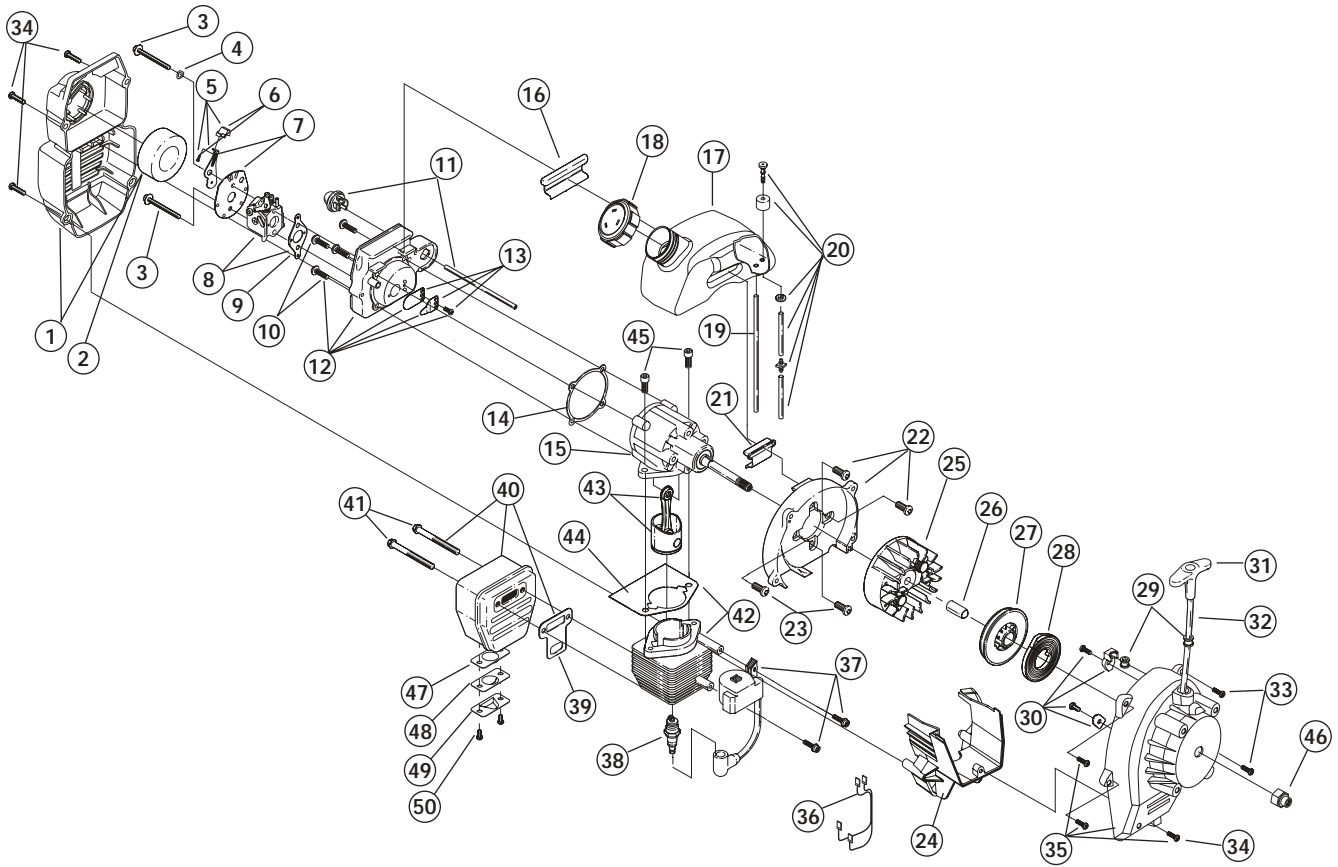

ENGINE PARTS - MODEL RGBV3100 2-CYCLE GAS MULCHING BLOWER VACUUM

PPN- 41ASBPG734

Item	Part No.	Description	Item	Part No.	Description
1	753-04105	Air Cleaner/Muffler Cover Assembly (includes 2 & 34)	29	791-611061	Rope Guide
2	791-180350B	Air Cleaner Filter	30	791-180930	Pulley Retainer Assembly
3	791-180351	Carburetor Mounting Screw	31	791-181079	Pull Handle
4	791-180226	Wavey Washer	32	791-613103	Rope
5	791-182061	Choke Lever Assembly (includes 6)	33	791-181862	Housing Screw
6	791-182070	Choke Knob and Screw	34	791-181345	Cover Screw
7	791-182060	Choke Lever and Plate (includes 5)	35	791-181931	Starter Housing Assembly (includes 28-34)
8	753-04255	Carburetor Assembly (includes 9 & 20)	36	791-182402	Wire Lead Assembly
9	791-610675	Carburetor Gasket	37	753-04109	Module Assembly
10	791-181860	Carb Mount Screw	38	791-147095	Spark Plug
11	791-181558	Primer and Hose Assembly	39	791-182065	Exhaust Gasket
12	753-1196	Carb Mount Assembly (includes 10 & 14)	40	753-04110	Muffler Assembly (includes 39, 41 & 47-50)
13	791-684451	Reed Assembly	41	791-147575	Muffler Mounting Bolts
14	753-1208	Carburetor Mount Gasket	42	753-04111	Cylinder Assembly (includes 44 & 45)
15	753-04328	Crank Case Service Assembly (includes 10 & 23)	43	753-1207	Piston and Rod Assembly
16	791-612134	Rear Mounting Pad	44	753-04182	Cylinder Gasket
17	753-04310	Fuel Tank Assembly (includes 18-20)	45	791-182723	Cylinder Bolt
18	791-182438	Fuel Cap Assembly	46	791-181524	Crankshaft Extension
19	791-181168	Fuel Return Line	47	753-04121	Spark Arrestor
20	791-682039	Fuel Line Assembly	48	753-04122	Spark Arrestor Plate
21	791-145308	Front Mounting Pad	49	753-04123	Spark Arrestor Hood
22	791-153520	Shroud Assembly	50	753-04124	Spark Arrestor Screws
23	791-181861	Shroud Screw	*	791-182067	Engine Gasket Kit
24	791-182401	Shroud Extension (includes 34)	*	791-181069	O.E.M. Carburetor Repair Kit (Zama)
25	791-182736	Flywheel Assembly	*	791-180091	Gasket Diaphragm Repair Kit (Zama)
26	791-181525	Spacer	*	753-1209	Piston Ring
27	753-04232	Recoil Pulley Assembly	*	753-04181	Short Block Assembly (includes 10, 15, 23, 38, 42 - 45)
28	791-613102	Recoil Spring			

* Items Not Shown