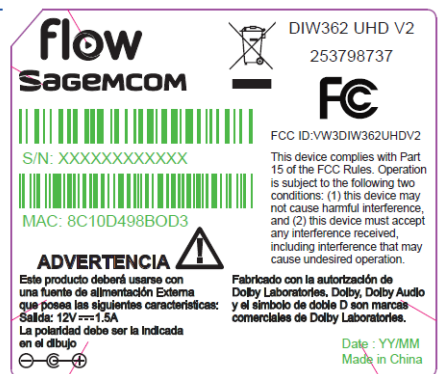

(Product Specification Description)

1. (Product Overview)

The DIW362 UHD V2 is cablevision next generation Full IP product

2. (Product Type/Name)

Set Top Box /DIW362 UHD V2

3. (FCC)

FCC ID: VW3DIW362-V2

4. (Brand)

SAGEMCOM

5. (Function)

The image input method uses the Ethernet cable to receive signals, and can also receive via WiFi.

6. (Main function & work way)

Function: mainly for the interface device between the TV and the Ethernet cable. After the received signal is decoded, it is displayed on the TV.

7. (Material)

Top cover: plastic parts & lower cover: plastic parts

Size range (Dimension)

Length 150mm width 130mm height 35.60mm

8. (Label)

9. (Photos)

8. Accessories

Adapter 、 HDMI cable