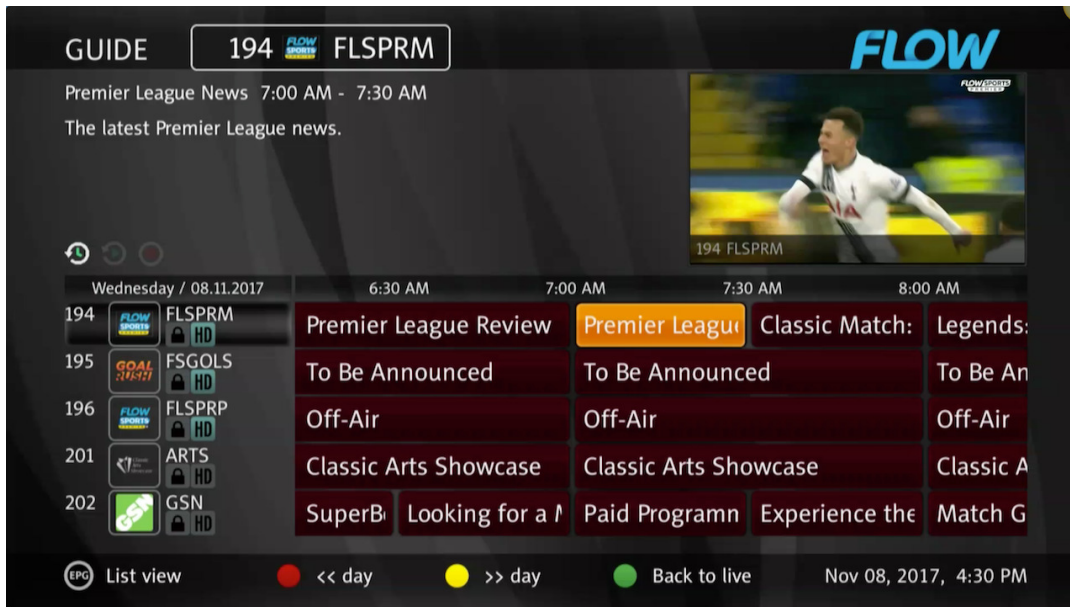

Know your remote

Finally, no need to play the guessing game. We've added a short description of each button to your TV guide; so, you'll know how every button can help you.

WITHIN FLOW ON DEMAND, FIND WHAT YOU WANT FASTER!