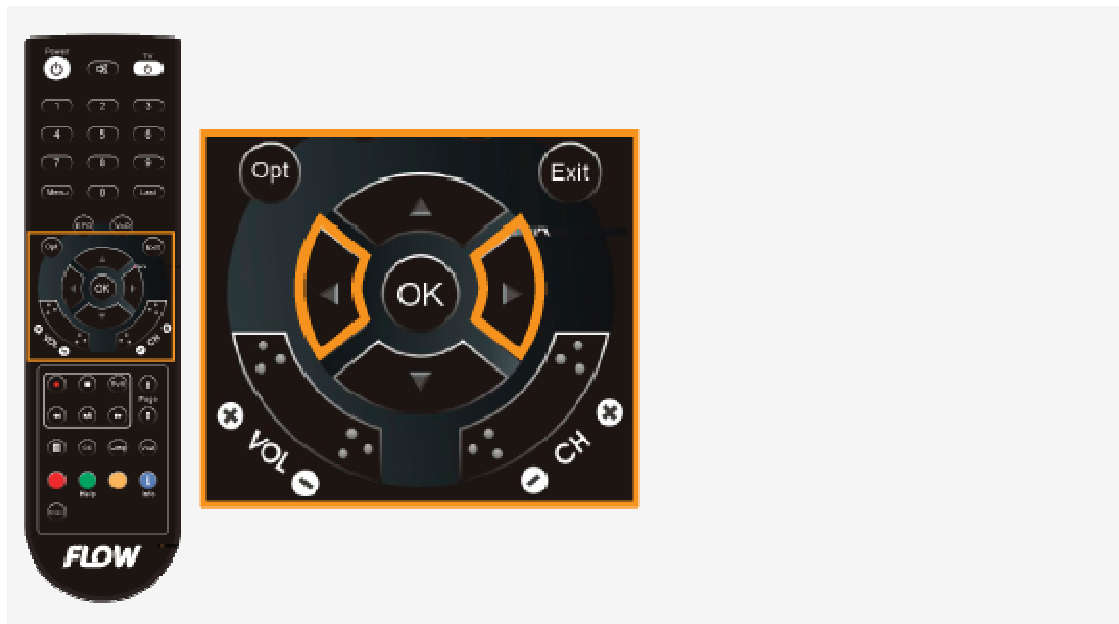

With the new extended programming bar at the bottom of your screen, all you need to know about the next show is one glance away.

Stay in control

Missed a key scene or simply want to pick up where you left off? Now you can easily rewind or fast-forward 30 seconds by using your remote's left or right buttons. This feature works for on demand, live TV and recordings. (Please note you cannot fast-forward live TV.)