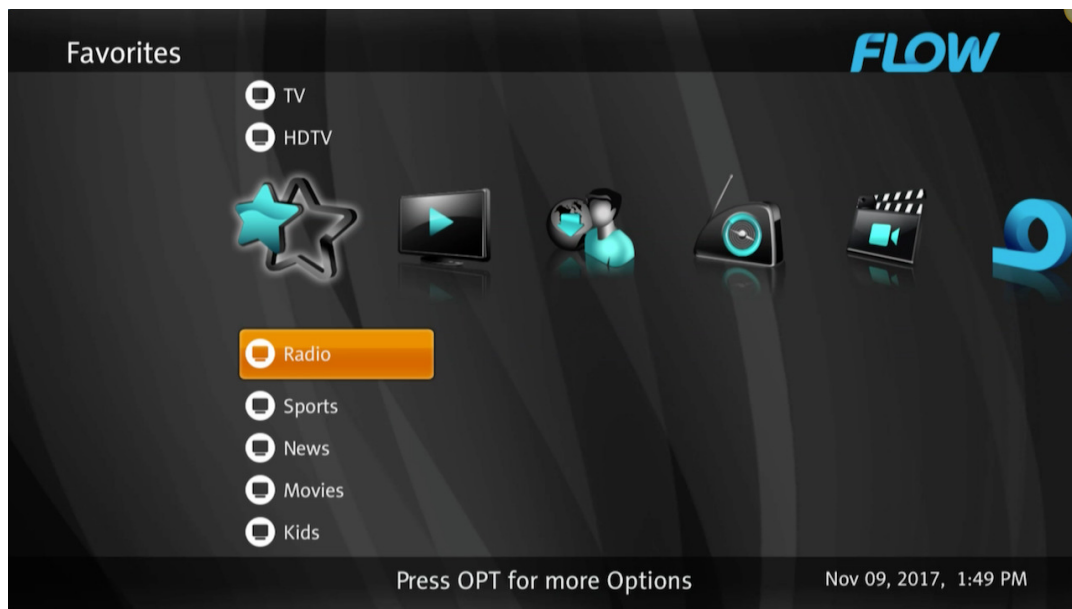

With the new extended programming bar at the bottom of your screen, all you need to know about the next show is one glance away.

Stay in control

Missed a key scene or simply want to pick up where you left off? Now you can easily rewind or fast-forward 30 seconds by using your remote's left or right buttons. This feature works for on demand, live TV and recordings. (Please note you cannot fast-forward live TV.)

With improvements to its unique user-interface, Flow on Demand is destined to keep you easily entertained!

We've moved 'recently watched' to the first selected folder. Divided 'TV series' into 'TV channels' and 'TV shows'; and even given HBO and FOX their own individual folders.