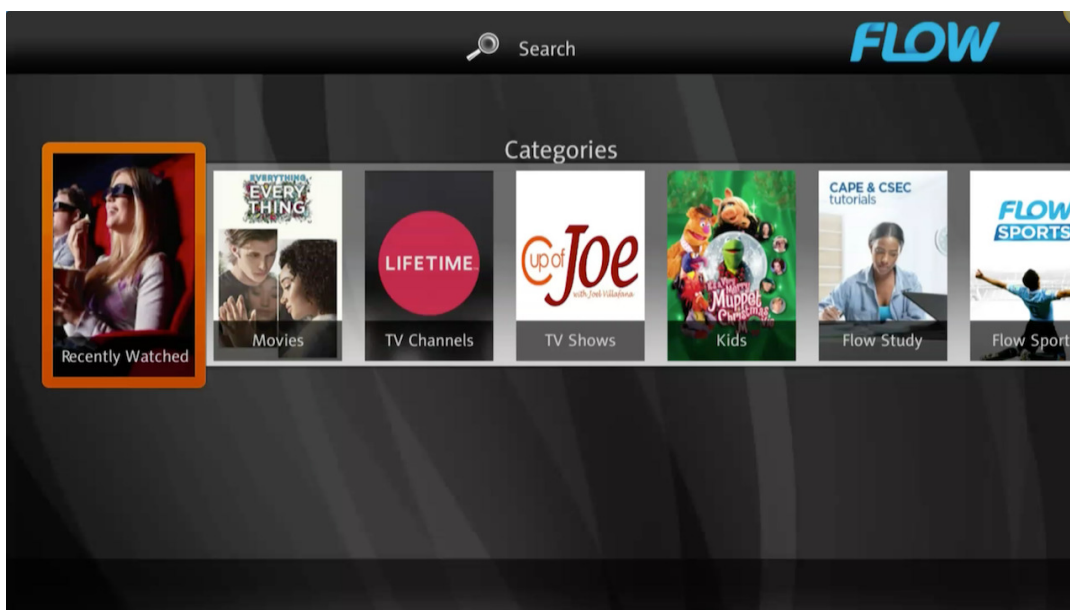

New categories added to Favorites

Find everything much faster with our new 'favorites' list. It helps you locate the type of entertainment you want to watch with ease. Plus, you can still make selections from other categories, even if you're browsing another list.

With improvements to its unique user-interface, Flow on Demand is destined to keep you easily entertained!

We've moved 'recently watched' to the first selected folder. Divided 'TV series' into 'TV channels' and 'TV shows'; and even given HBO and FOX their own individual folders.