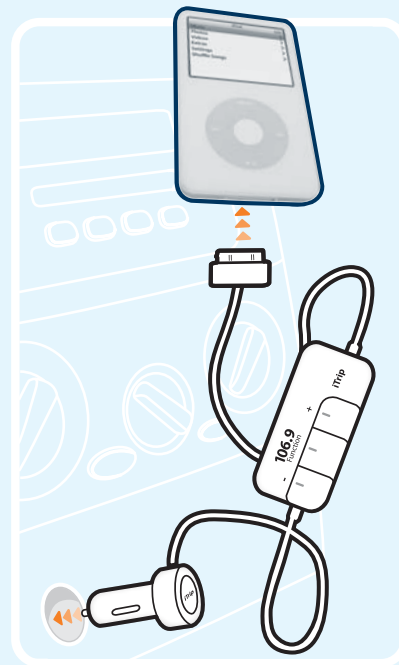

p662_itripauto_iphoneipod2blue3.ai
8/14/07, 1230pm
SD

iTrip Auto

SMARTSCAN
TECHNOLOGY

The easiest way to charge and play in your car.
SmartScan finds and saves the best frequencies to play your iPod on your car's FM stereo.

- Play your iPod using any clear frequency on your car's FM stereo
- SmartScan does all the work—finds the 3 clearest frequencies, saves them to preset buttons in one step
- High-contrast display is easy to read in any light
- Light ring changes color to indicate charging status

WORKS WITH:
iPod nano (1st, 2nd generation), iPod with video, iPod with Color Display, iPod mini

PACKAGE CONTAINS:
iTrip Auto with SmartScan
Quick Start Guide

GRIFFIN
griffintechnology.com

130 Width X 185 Height
(w/ hangtag 200mm)

GRIFFIN

GRIFFIN

GRIFFIN