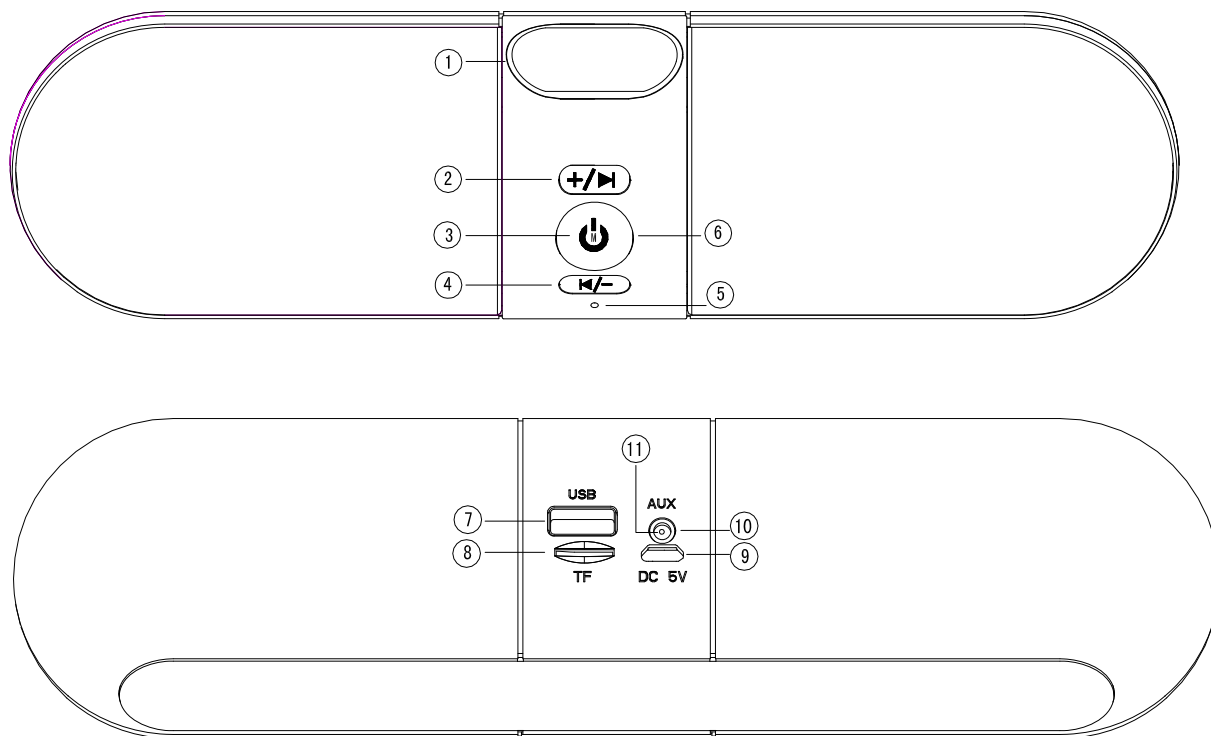

## SPBT3 User Manual

Please read the user manual carefully before using .

Enjoy your music everywhere.

This is fashion ,unique design fully upgraded digital MINI bluetooth speaker.

Clear treble, pure bass, Special design makes the sound quality is much better.