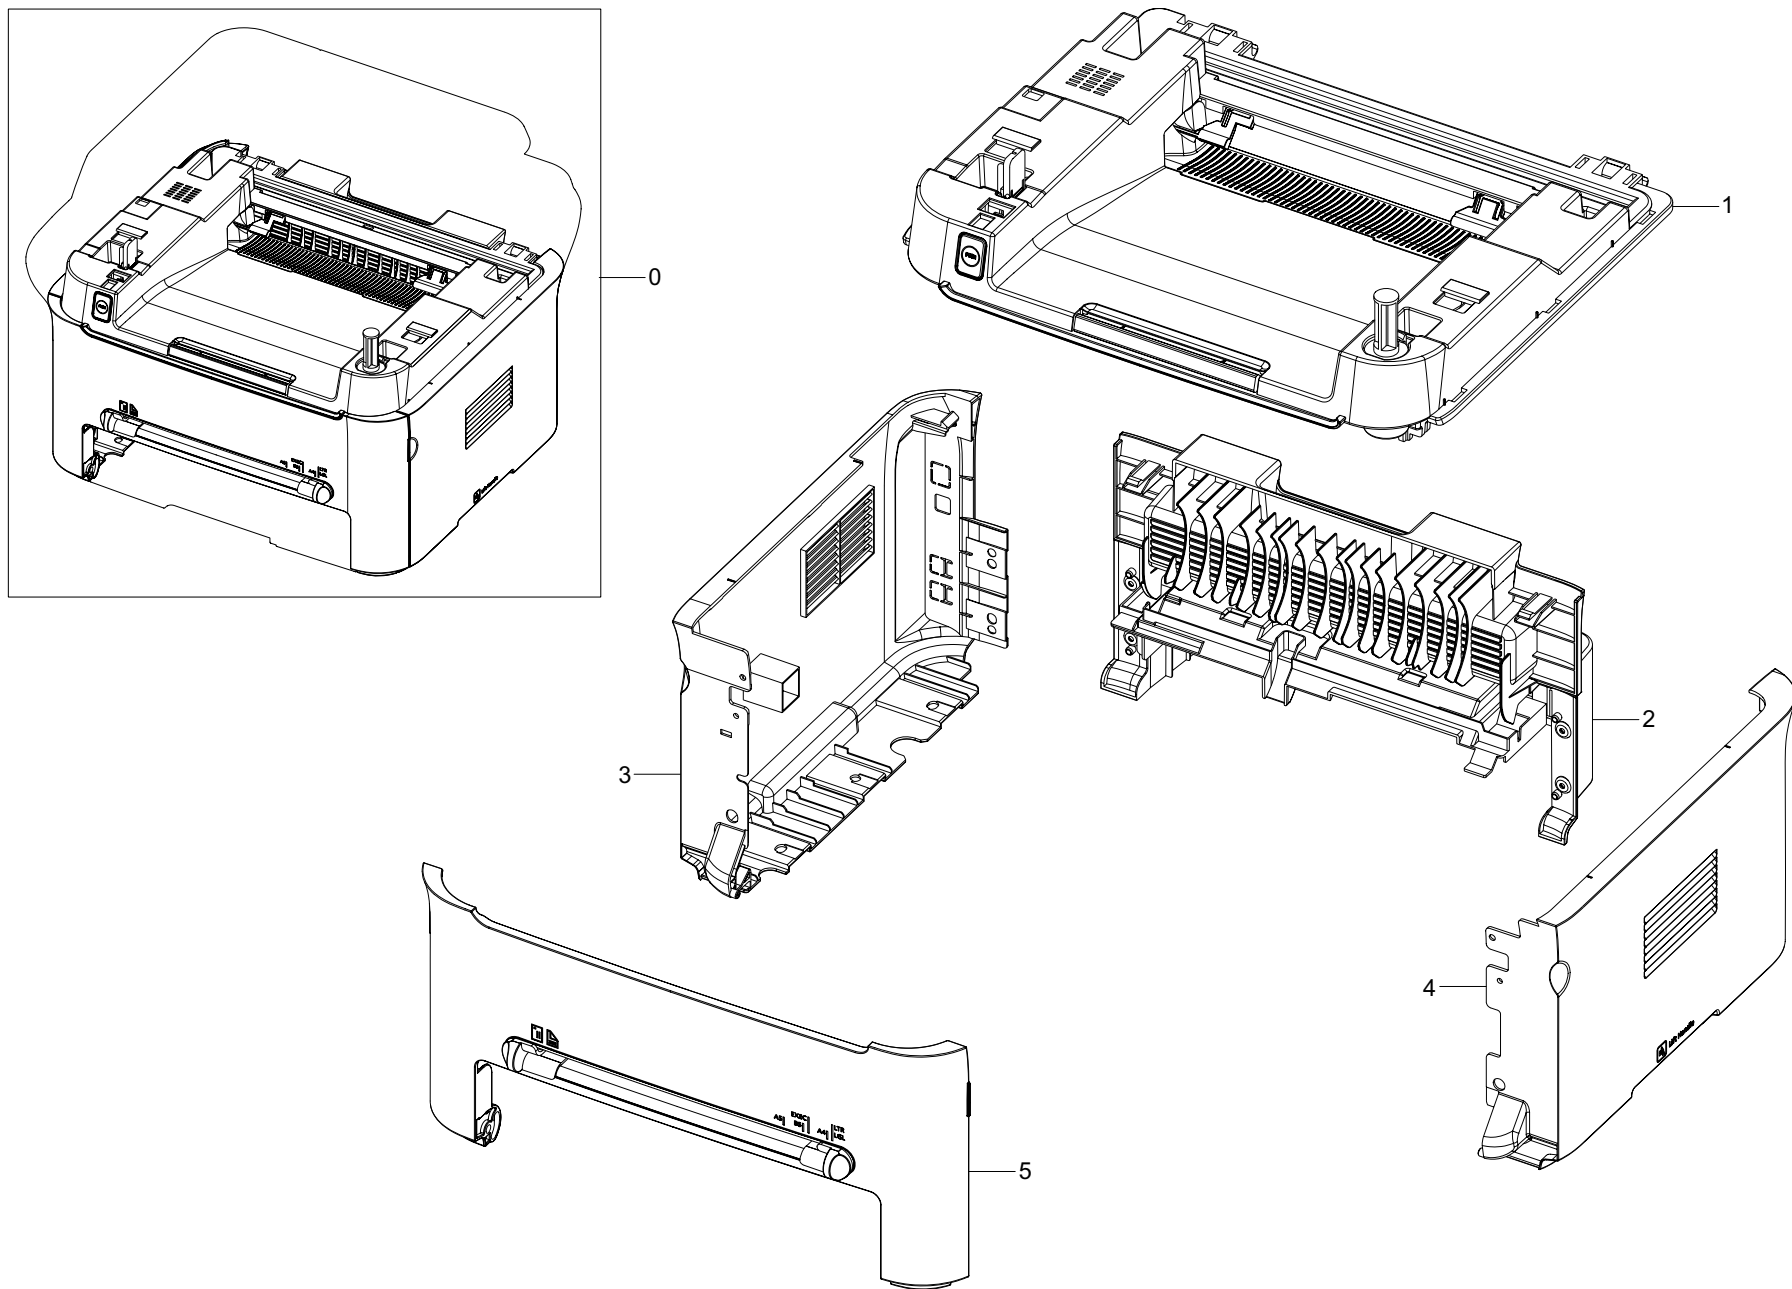

2. COVER

COVER Parts List

SA : SERVICE AVAILABLE, SNA : SERVICE not AVAILABLE

Drawer#	SEC_Code	Description	QT'y	Service	Remark
0	JC95-01080A	COVER	1	SNA	4623FN
0	JC95-01080B	COVER	1	SNA	4623F
0	JC95-01080C	COVER	1	SNA	4600
1	JC95-01075A	COVER-MIDDLE ASSY	1	SA	4623F/FN
1	JC95-01075B	COVER-MIDDLE ASSY	1	SA	4600
2	JC95-01078A	COVER-REAR ASSY	1	SA	

Drawer#	SEC_Code	Description	QT'y	Service	Remark
3	JC63-02461A	COVER-LEFT	1	SNA	4623FN
3	JC63-02461B	COVER-LEFT	1	SNA	4623F
3	JC63-02461C	COVER-LEFT	1	SNA	4600
4	JC63-02460A	COVER-RIGHT	1	SNA	
5	JC95-01079A	COVER-FRONT ASSY	1	SA