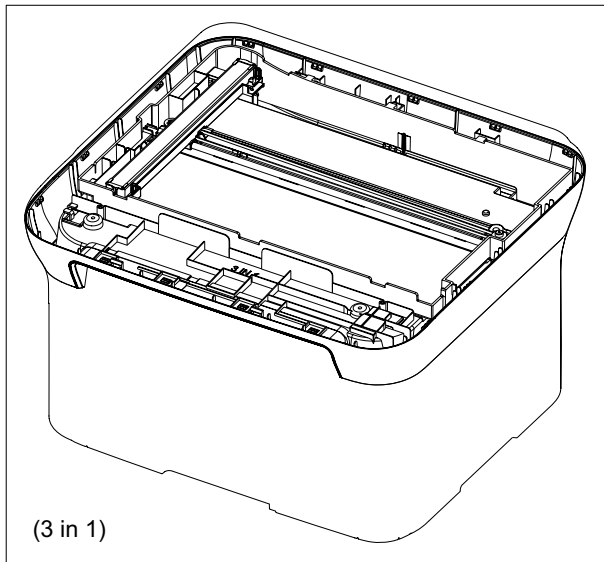

18. PLATEN-LOWER_3 in 1

PLATEN-LOWER_3 in 1 Parts List

SA : SERVICE AVAILABLE, SNA : SERVICE not AVAILABLE

Drawer#	SEC_Code	Description	QT'y	Service	Remark
0	JC97-03682A	PLATEN-LOWER	1		3 in 1
1	JC63-02465A	COVER-SCAN LOWER	1		
2	JC63-02466A	COVER-OPE DECO	1		

Drawer#	SEC_Code	Description	QT'y	Service	Remark
3	JC97-03686A	PLATEN-LOW END	1		
4	6003-000196	SCREW-TAPTYPE	4