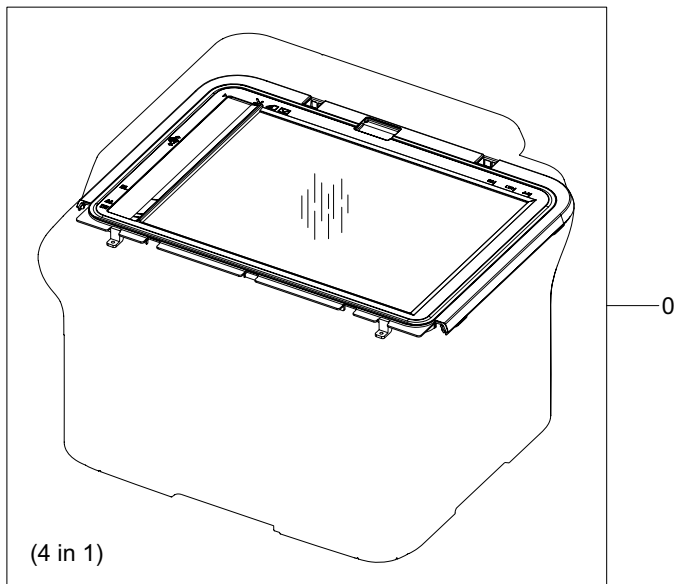

19. PLATEN-UPPER_4 in 1

PLATEN-UPPER_4 in 1 Parts List

SA : SERVICE AVAILABLE, SNA : SERVICE not AVAILABLE

Drawer#	SEC_Code	Description	QT'y	Service	Remark
0	JC97-03678A	PLATEN-UPPER	1	SNA	4 in 1
1	JC63-02456A	COVER-SCAN UPPER	1	SNA	
2	0203-001267	TAPE-DOUBLE FACE	3	SNA	

Drawer#	SEC_Code	Description	QT'y	Service	Remark
3	JC63-01906A	SHEET-SHADING	1	SNA	
4	JC01-00002A	GLASS-SCAN MONTBLANC	1	SC