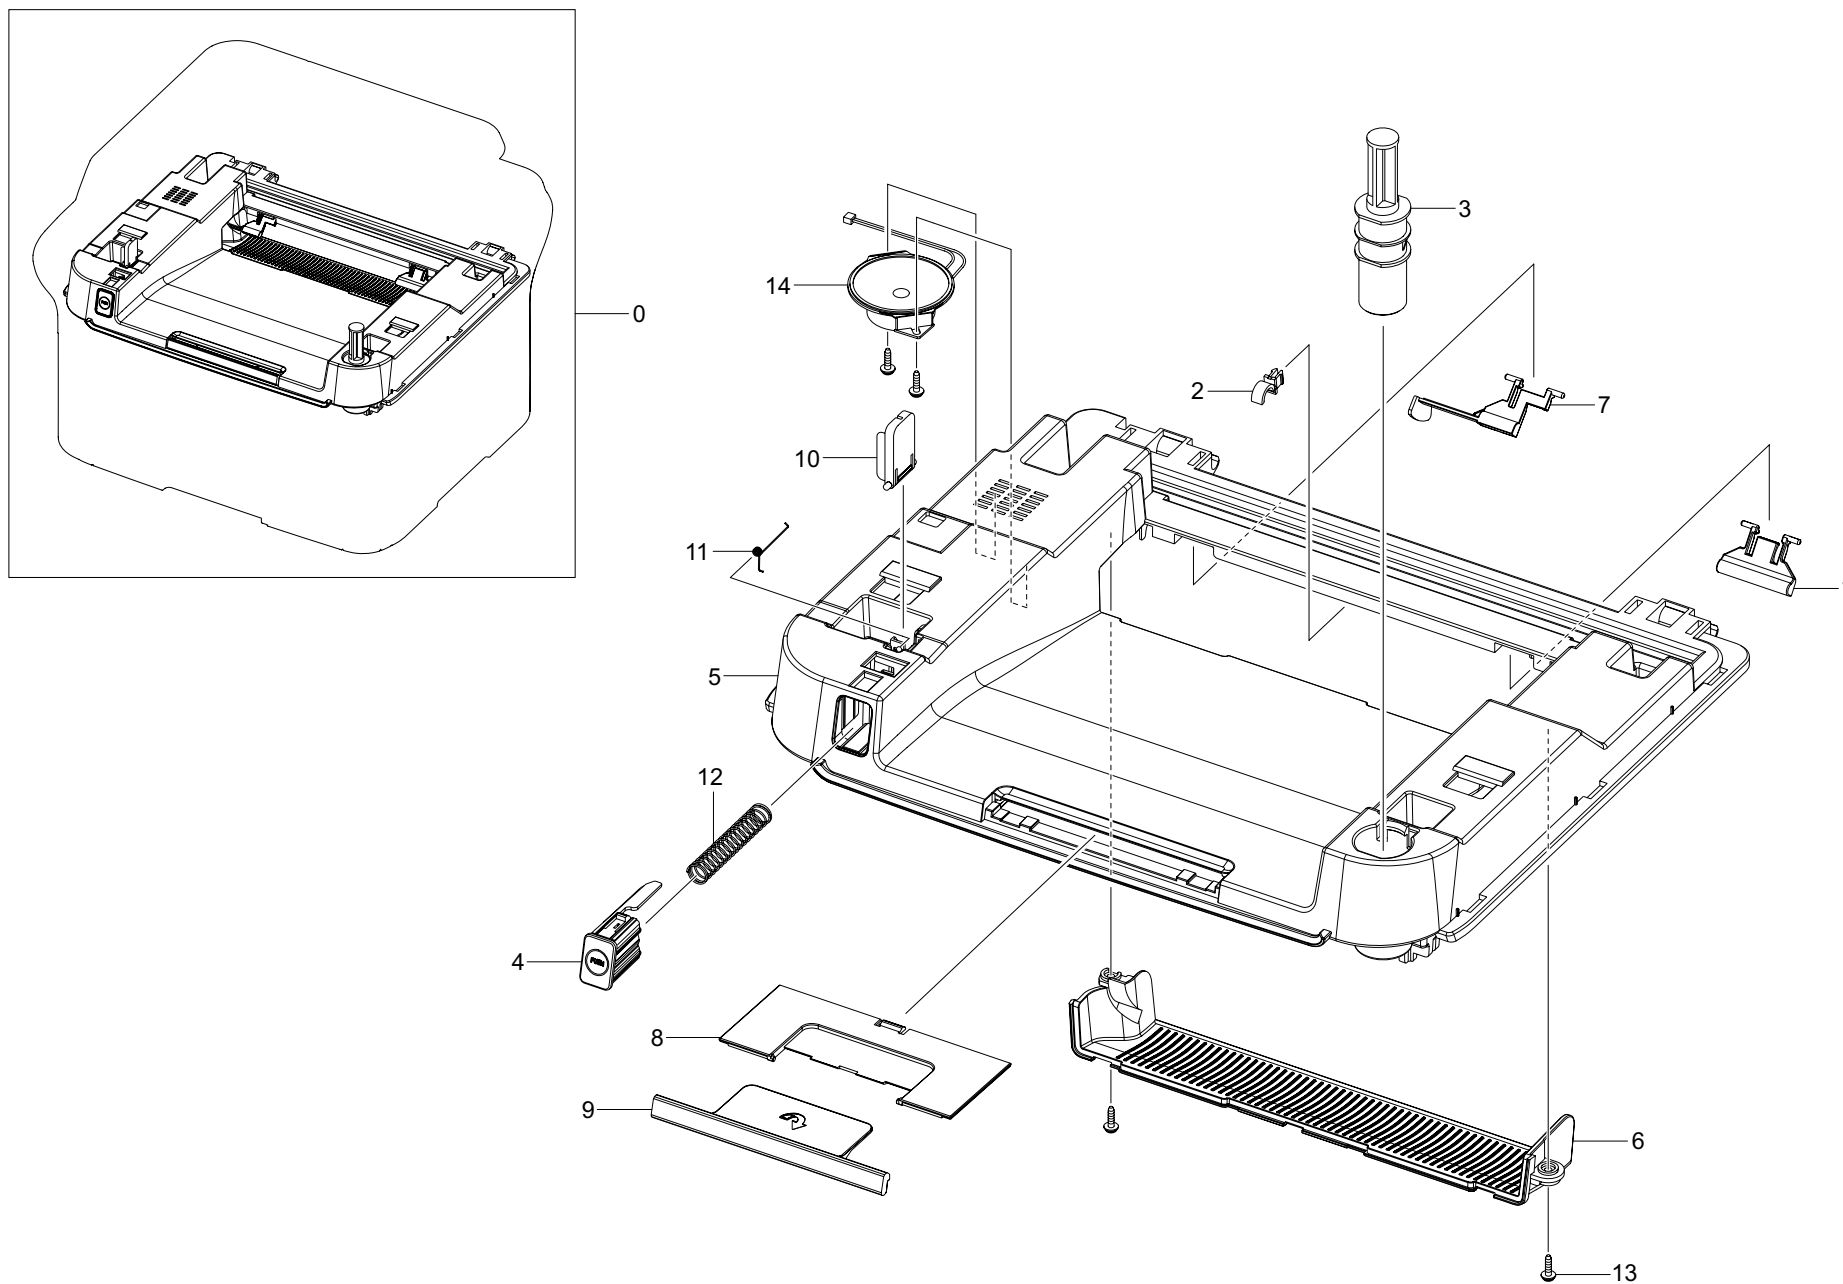

3. COVER-MIDDLE ASSY

COVER-MIDDLE ASSY Parts List

SA : SERVICE AVAILABLE, SNA : SERVICE not AVAILABLE

Drawer#	SEC_Code	Description	QT'y	Service	Remark
0	JC95-01075A	COVER-MIDDLE ASSY	1	SA	4623F/FN
0	JC95-01075B	COVER-MIDDLE ASSY	1	SA	4600
1	JC72-01343A	PMO-SUB_M_STACKER	1	SC	
2	JC72-00387A	PMO-BUSHING_F/DOWN	1	SA	
3	JC66-01932A	DAMPER-OPEN	1	SNA	
4	JC64-00523A	BUTTON-SCAN DOWN	1	SNA	
5	JC63-02458A	COVER-MIDDLE	1	SNA	
6	JC63-02390B	COVER-EXIT	1	SNA	
7	JC61-03446A	STACKER-BIN_FULL	1	SNA	

Drawer#	SEC_Code	Description	QT'y	Service	Remark
8	JC61-02583B	STACKER-RX LARGE	1	SA	
9	JC61-02582A	STACKER-SMALL	1	SA	
10	JC61-00949A	STOPPER-M-LEVER	1	SA	
11	JC61-00026A	SPRING ETC-TS-CHARGE APOLLO	1	SNA	
12	6107-001345	SPRING-CS	1	SA	
13	6003-000196	SCREW-TAPTYPE	4	SA	4623F/FN
13	6003-000196	SCREW-TAPTYPE	2	SA	4600
14	3001-002262	SPEAKER	1	SA	4623F/FN