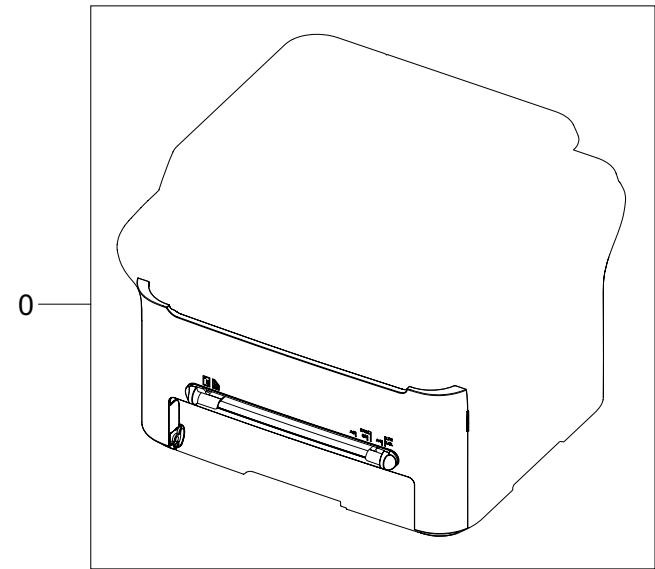

4. COVER FRONT

COVER FRONT Parts List

SA : SERVICE AVAILABLE, SNA : SERVICE not AVAILABLE

Drawer#	SEC_Code	Description	QT'y	Service	Remark
0	JC95-01079A	COVER-FRONT ASSY	1	SA	
1	JC70-00477F	ADJUST-MANUAL R	1	SA	
2	JC70-00476F	ADJUST-MANUAL L	1	SA	
3	JC70-00304A	ADJUST RACK-M-MANUAL	2	SA	

Drawer#	SEC_Code	Description	QT'y	Service	Remark
4	JC66-00387A	GEAR-RACK_PINION	1	SA	
5	JC63-02464A	COVER-FRONT	1	SNA	
6	6003-000264	SCREW-TAPTYPE	3	SNA