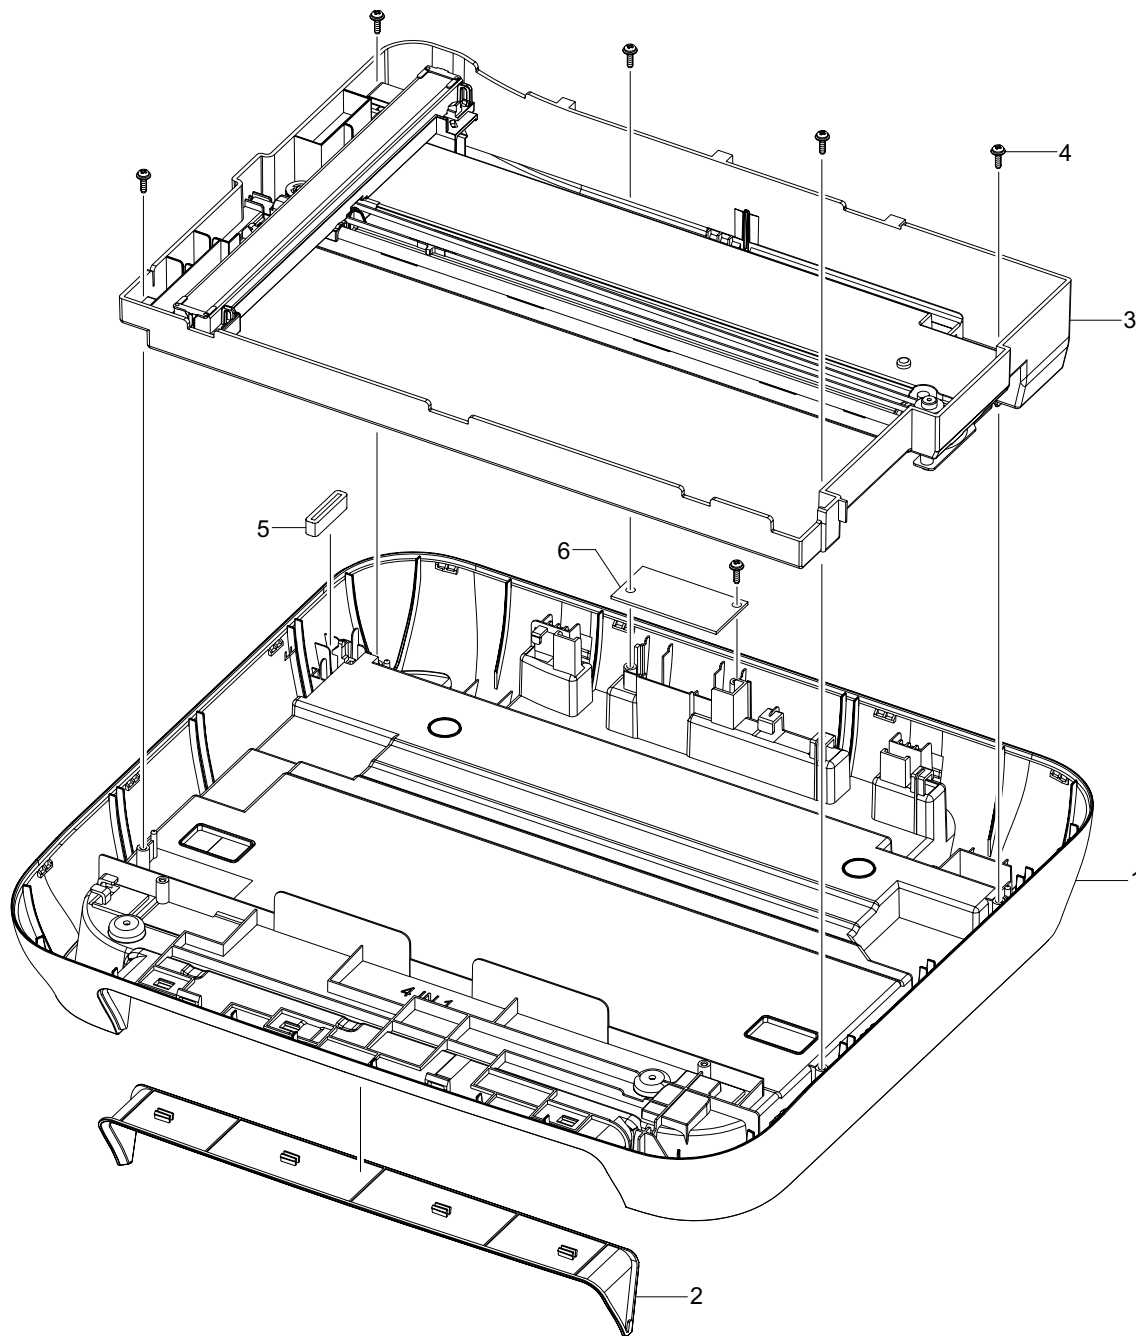

17. PLATEN-LOWER_4 in 1

PLATEN-LOWER_4 in 1 Parts List

SA : SERVICE AVAILABLE, SNA : SERVICE not AVAILABLE

Drawer#	SEC_Code	Description	QT'y	Service	Remark
0	JC97-03679A	PLATEN-LOWER	1	SNA	4 in 1
1	JC63-02455A	COVER-SCAN LOWER	1	SNA	
2	JC63-02457A	COVER-OPE DECO	1	SNA	

Drawer#	SEC_Code	Description	QT'y	Service	Remark
3	JC97-03686A	PLATEN-LOW END	1	SNA	
4	6003-000196	SCREW-TAPTYPE	6	SA