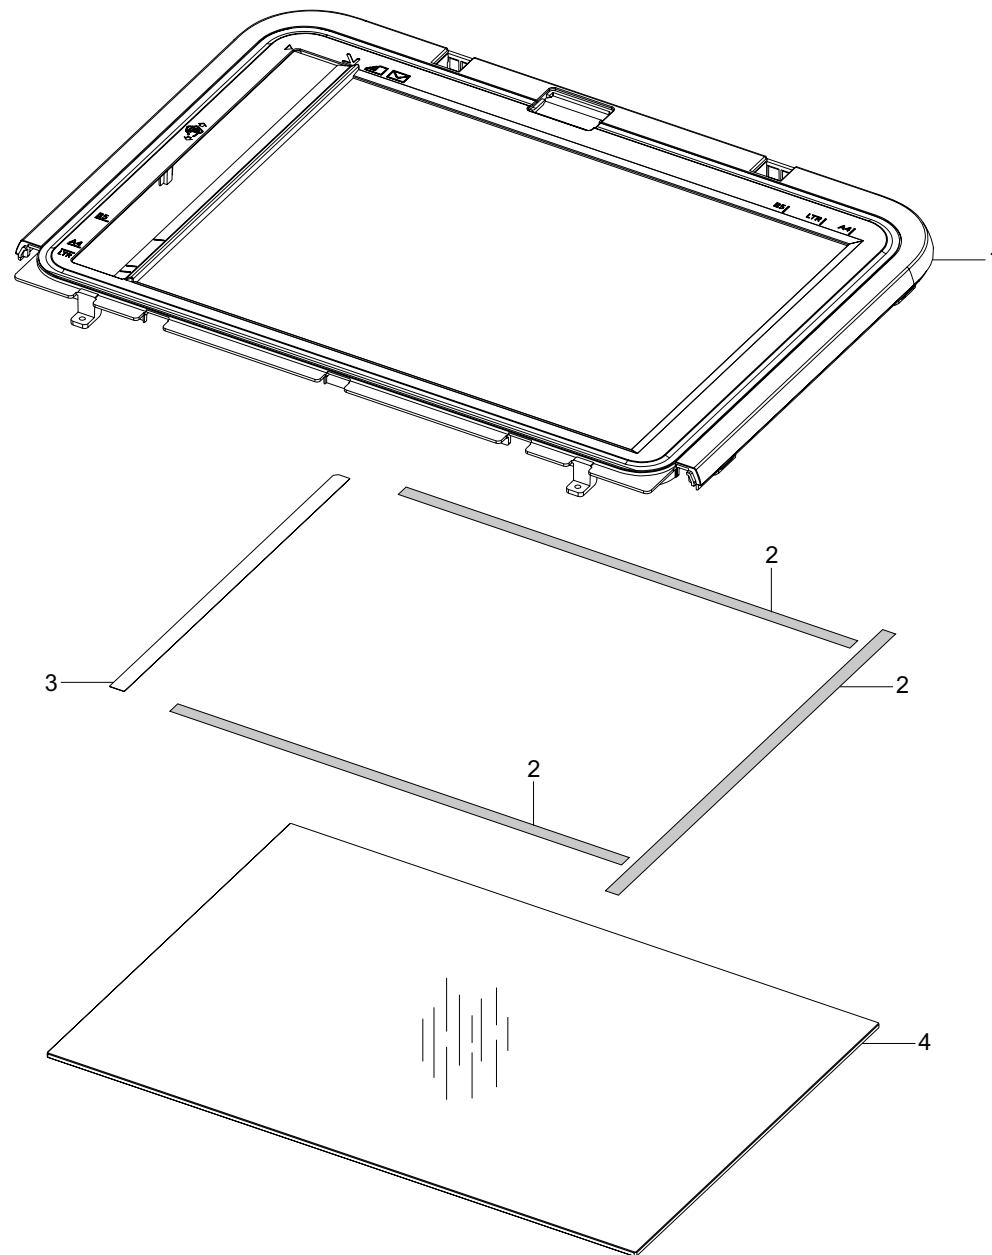

19. PLATEN-UPPER_4 in 1

PLATEN-UPPER_4 in 1 Parts List

SA : SERVICE AVAILABLE, SNA : SERVICE not AVAILABLE

Drawer#	SEC_Code	Description	QT'y	Service	Remark
0	JC97-03678A	PLATEN-UPPER	1	SNA	4 in 1
1	JC63-02456A	COVER-SCAN UPPER	1	SNA	
2	0203-001267	TAPE-DOUBLE FACE	3	SNA	

Drawer#	SEC_Code	Description	QT'y	Service	Remark
3	JC63-01906A	SHEET-SHADING	1	SNA	
4	JC01-00002A	GLASS-SCAN MONTBLANC	1	SC