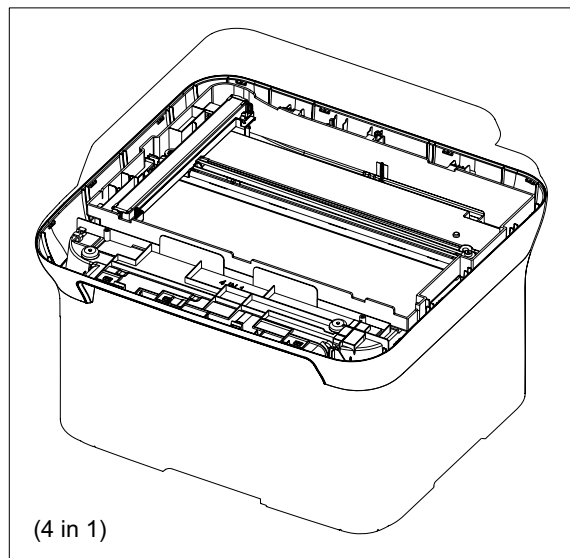

17. PLATEN-LOWER_4 in 1

PLATEN-LOWER_4 in 1 Parts List

SA : SERVICE AVAILABLE, SNA : SERVICE not AVAILABLE

Drawer#	SEC_Code	Description	QT'y	Service	Remark
0	JC97-03679A	PLATEN-LOWER	1	SNA	4 in 1
1	JC63-02455A	COVER-SCAN LOWER	1	SNA	
2	JC63-02457A	COVER-OPE DECO	1	SNA	

Drawer#	SEC_Code	Description	QT'y	Service	Remark
3	JC97-03686A	PLATEN-LOW END	1	SNA	
4	6003-000196	SCREW-TAPTYPE	6	SA