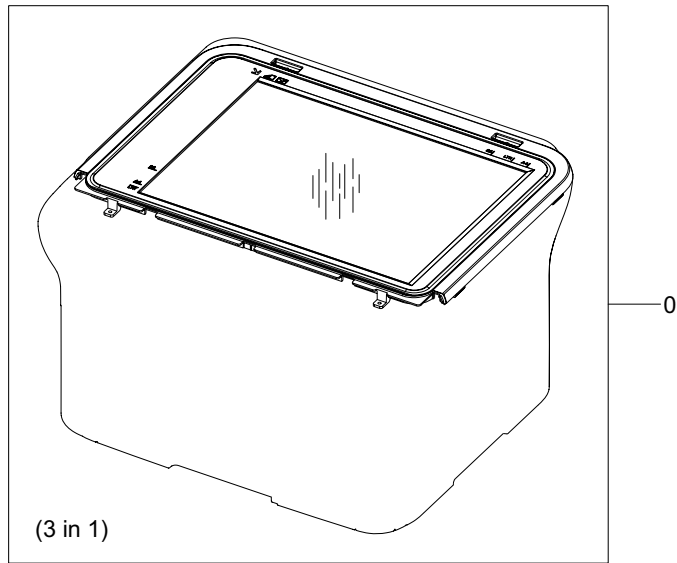

20. PLATEN-UPPER_3 in 1

PLATEN-UPPER_3 in 1 Parts List

SA : SERVICE AVAILABLE, SNA : SERVICE not AVAILABLE

Drawer#	SEC_Code	Description	QT'y	Service	Remark
0	JC97-03681A	PLATEN-UPPER	1	SNA	3 in 1
1	JC63-02467A	COVER-SCAN UPPER	1	SNA	
2	JC63-01906A	SHEET-SHADING	1	SNA	

Drawer#	SEC_Code	Description	QT'y	Service	Remark
3	0203-001267	TAPE-DOUBLE FACE	4	SNA	
4	JC01-00002A	GLASS-SCAN MONTBLANC	1	SC