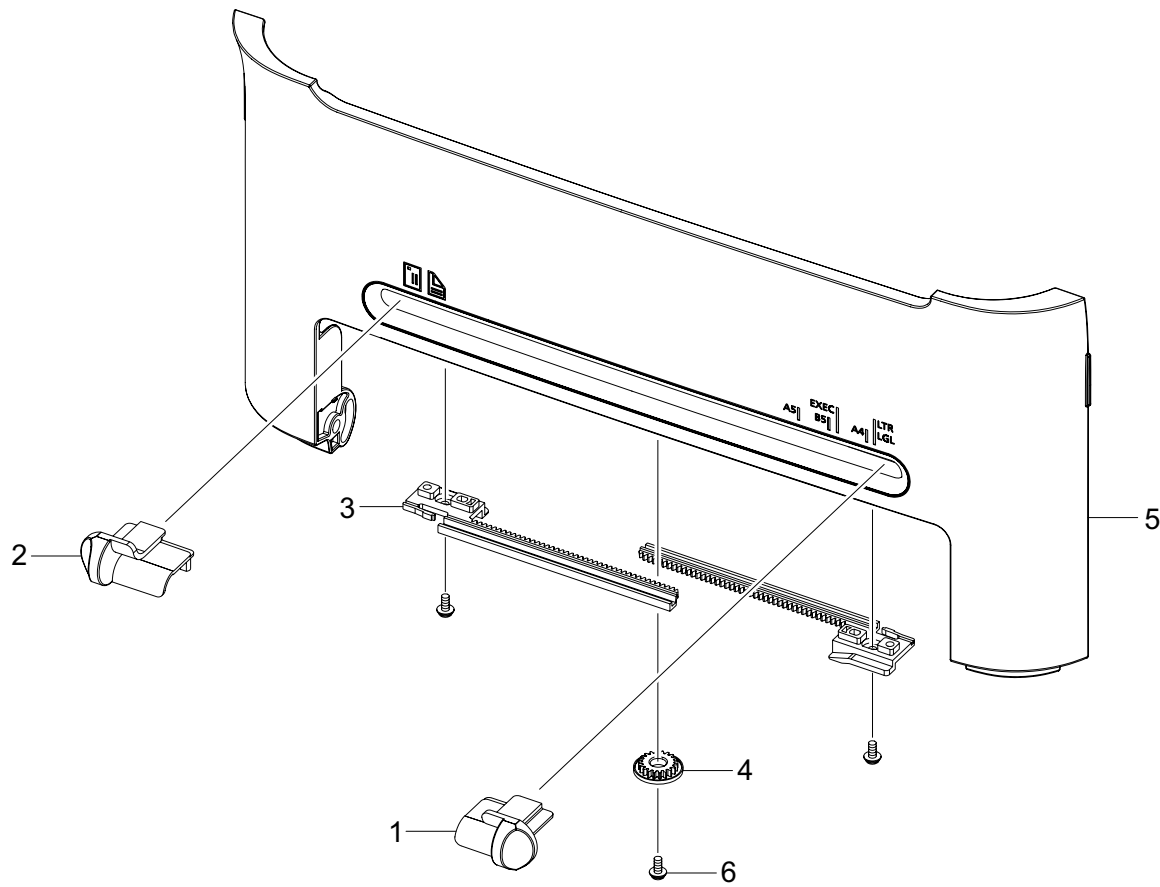

4. COVER FRONT

COVER FRONT Parts List

SA : SERVICE AVAILABLE, SNA : SERVICE not AVAILABLE

Drawer#	SEC_Code	Description	QT'y	Service	Remark
0	JC95-01079A	COVER-FRONT ASSY	1	SA	
1	JC70-00477F	ADJUST-MANUAL R	1	SA	
2	JC70-00476F	ADJUST-MANUAL L	1	SA	
3	JC70-00304A	ADJUST RACK-M-MANUAL	2	SA	

Drawer#	SEC_Code	Description	QT'y	Service	Remark
4	JC66-00387A	GEAR-RACK_PINION	1	SA	
5	JC63-02464A	COVER-FRONT	1	SNA	
6	6003-000264	SCREW-TAPTYPE	3	SNA