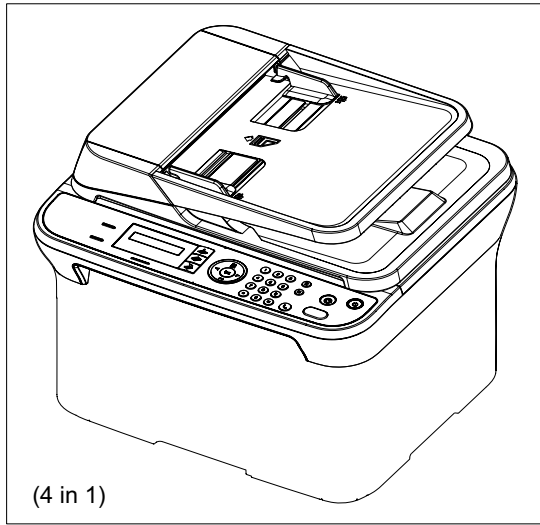

11. SCANNER_4 in 1

SCANNER_4 in 1 Parts List

SA : SERVICE AVAILABLE, SNA : SERVICE not AVAILABLE

Drawer#	SEC_Code	Description	QT'y	Service	Remark
0	JC97-03685A	SCANNER	1	SNA	4623FN/Others
0	JC97-03685B	SCANNER	1	SNA	4623FN/SEE/XEC
0	JC97-03685C	SCANNER	1	SNA	4623F/Others
0	JC97-03685D	SCANNER	1	SNA	4623F/SEE/XEC
0	JC97-03685F	SCANNER	1	SNA	4623FN/XAX/XBH
0	JC97-03685G	SCANNER	1	SNA	4623FN/XEV
0	JC97-03685H	SCANNER	1	SNA	4623FN/STS
0	JC97-03685J	SCANNER	1	SNA	4623FN/ETS
0	JC97-03685M	SCANNER	1	SNA	4623F/XAX/XBH
0	JC97-03685N	SCANNER	1	SNA	4623F/XEV

Drawer#	SEC_Code	Description	QT'y	Service	Remark
0	JC97-03685P	SCANNER	1	SNA	4623F/STS
0	JC97-03685R	SCANNER	1	SNA	4623F/ETS
1	JC97-03677A	PLATEN	1	SNA	
2	-	OPE	1	SA	Refer to 14.OPE
3	6003-000196	SCREW-TAPTYPE	4	SA	
4	JC97-03191A	MEA UNIT-HINGE L	1	SA	
5	JC97-03190A	MEA UNIT-HINGE R	1	SA	
6	JC63-02454A	COVER-CONNECTOR	1	SNA	
7	JC97-03694A	ADF	1	SA	
8	JC63-02569A	SHEET-WHITE	1	SA