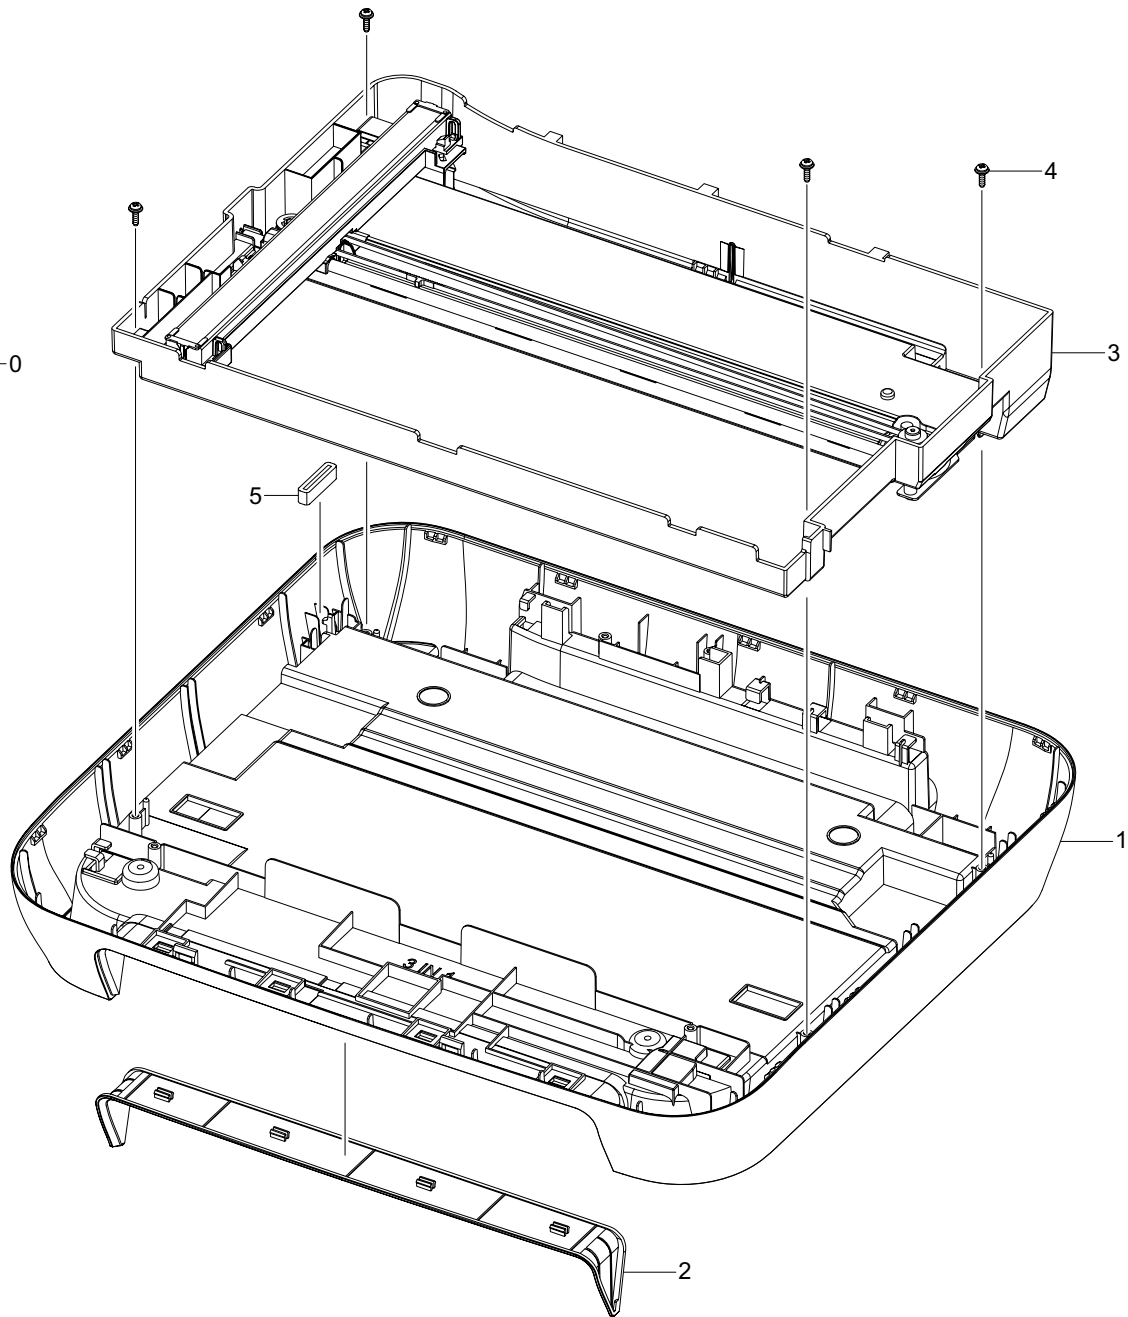

18. PLATEN-LOWER_3 in 1

PLATEN-LOWER_3 in 1 Parts List

SA : SERVICE AVAILABLE, SNA : SERVICE not AVAILABLE

Drawer#	SEC_Code	Description	QT'y	Service	Remark
0	JC97-03682A	PLATEN-LOWER	1		3 in 1
1	JC63-02465A	COVER-SCAN LOWER	1		
2	JC63-02466A	COVER-OPE DECO	1		

Drawer#	SEC_Code	Description	QT'y	Service	Remark
3	JC97-03686A	PLATEN-LOW END	1		
4	6003-000196	SCREW-TAPTYPE	4