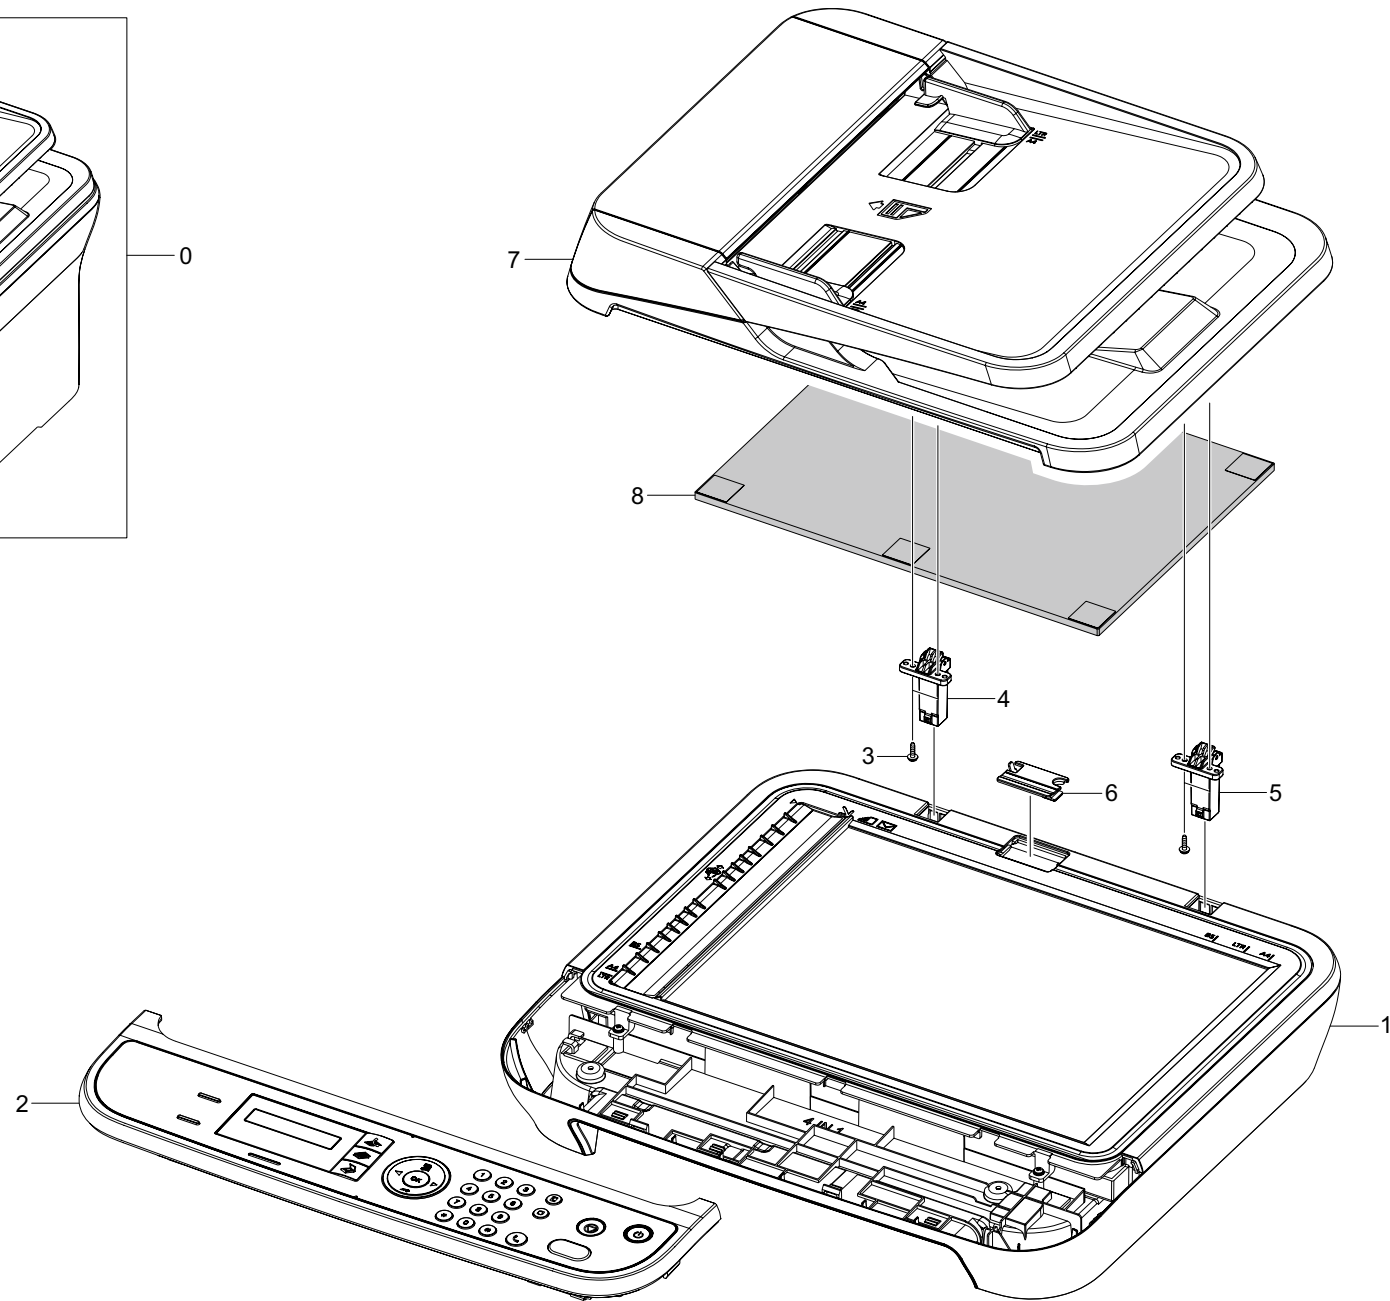

11. SCANNER_4 in 1

SCANNER_4 in 1 Parts List

SA : SERVICE AVAILABLE, SNA : SERVICE not AVAILABLE

Drawer#	SEC_Code	Description	QT'y	Service	Remark
0	JC97-03685A	SCANNER	1	SNA	4623FN/Others
0	JC97-03685B	SCANNER	1	SNA	4623FN/SEE/XEC
0	JC97-03685C	SCANNER	1	SNA	4623F/Others
0	JC97-03685D	SCANNER	1	SNA	4623F/SEE/XEC
0	JC97-03685F	SCANNER	1	SNA	4623FN/XAX/XBH
0	JC97-03685G	SCANNER	1	SNA	4623FN/XEV
0	JC97-03685H	SCANNER	1	SNA	4623FN/STS
0	JC97-03685J	SCANNER	1	SNA	4623FN/ETS
0	JC97-03685M	SCANNER	1	SNA	4623F/XAX/XBH
0	JC97-03685N	SCANNER	1	SNA	4623F/XEV

Drawer#	SEC_Code	Description	QT'y	Service	Remark
0	JC97-03685P	SCANNER	1	SNA	4623F/STS
0	JC97-03685R	SCANNER	1	SNA	4623F/ETS
1	JC97-03677A	PLATEN	1	SNA	
2	-	OPE	1	SA	Refer to 14.OPE
3	6003-000196	SCREW-TAPTYPE	4	SA	
4	JC97-03191A	MEA UNIT-HINGE L	1	SA	
5	JC97-03190A	MEA UNIT-HINGE R	1	SA	
6	JC63-02454A	COVER-CONNECTOR	1	SNA	
7	JC97-03694A	ADF	1	SA	
8	JC63-02569A	SHEET-WHITE	1	SA